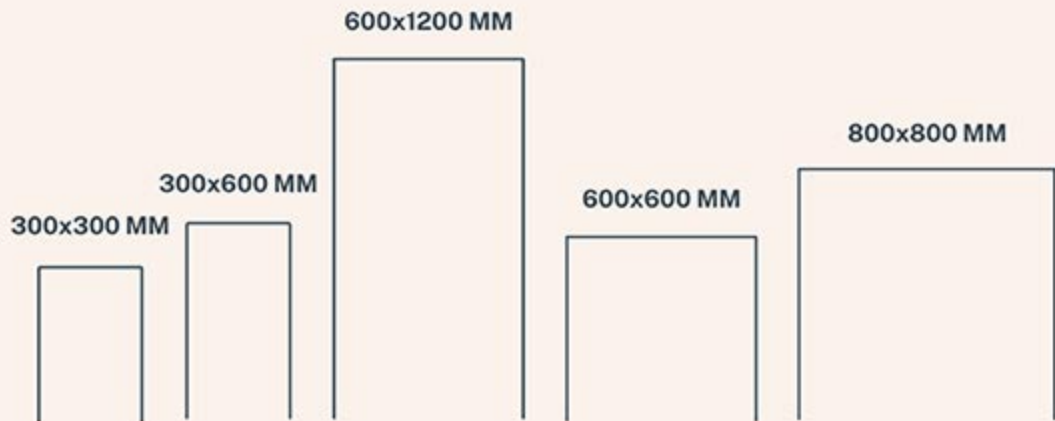

Emotions for your  
home...

Design No :- 1401

375mm x 250mm

LIGHT ▾

HL1 ▾

DARK ▾

Design No :- 1401

375mm x 250mm