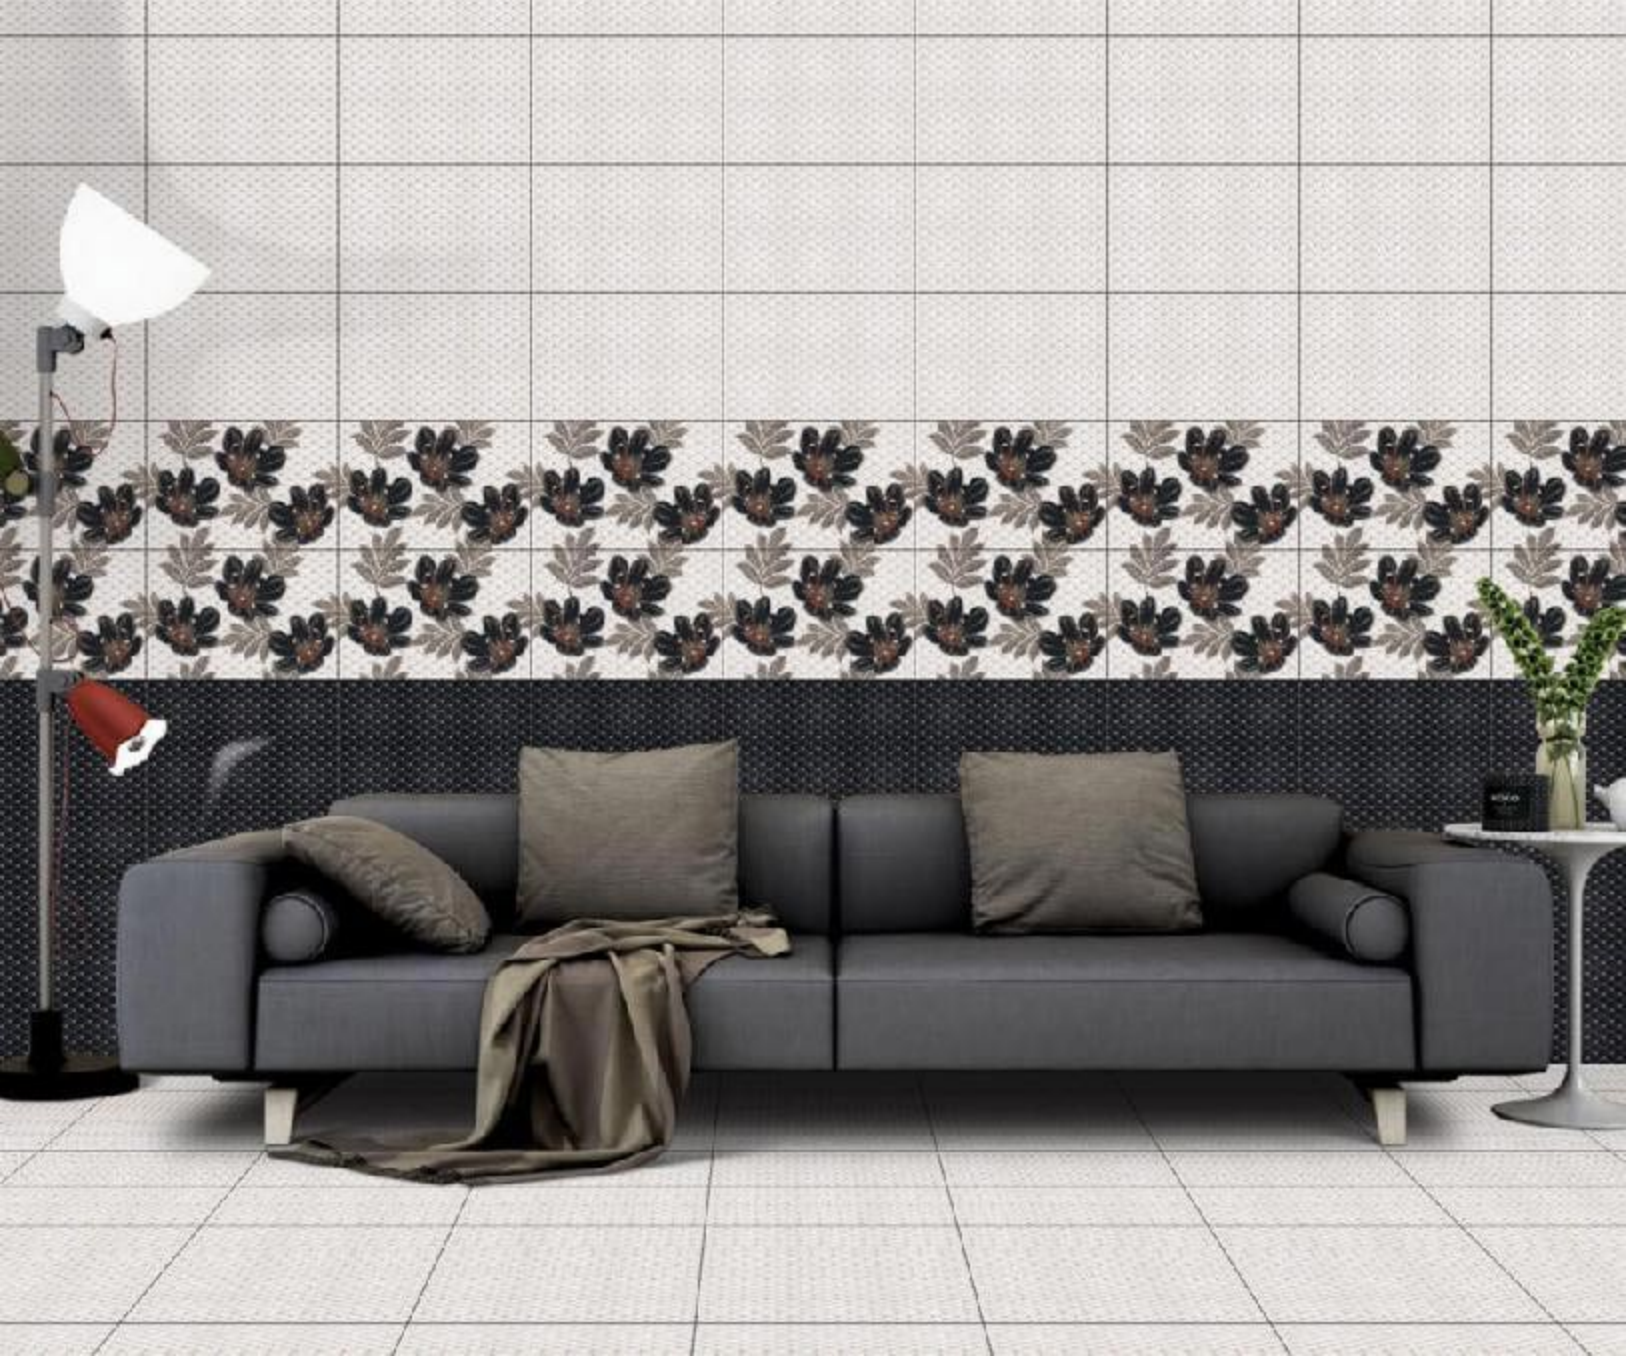

Advoc
ceramic

D. NO. :- 1573

LT

HL-1

DK

375 X 250 MM

GLOSSY FINISH

Advoc
ceramic