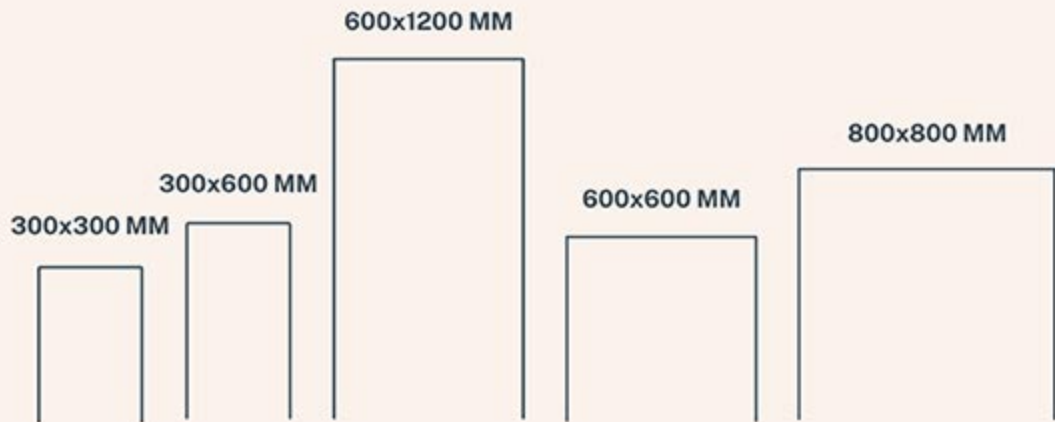

Emotions for your
home...

Design No :- 3548

375 X 250 MM

HL 5 ▷

◁ HL 6

HL 4 ▷

LIGHT ▷

GLOSSY FINISH

 **Advoc**
ceramic

Design No :- 3549

375 X 250 MM

LIGHT ▷

▷ HL 2

HL 1 ▷

▷ HL 3

GLOSSY FINISH

 **Advoc**
ceramic

Design No :- 3549

375 X 250 MM

HL 5 ▷

HL 4 ▷

LIGHT ▷

GLOSSY FINISH

 **Advoc**
ceramic