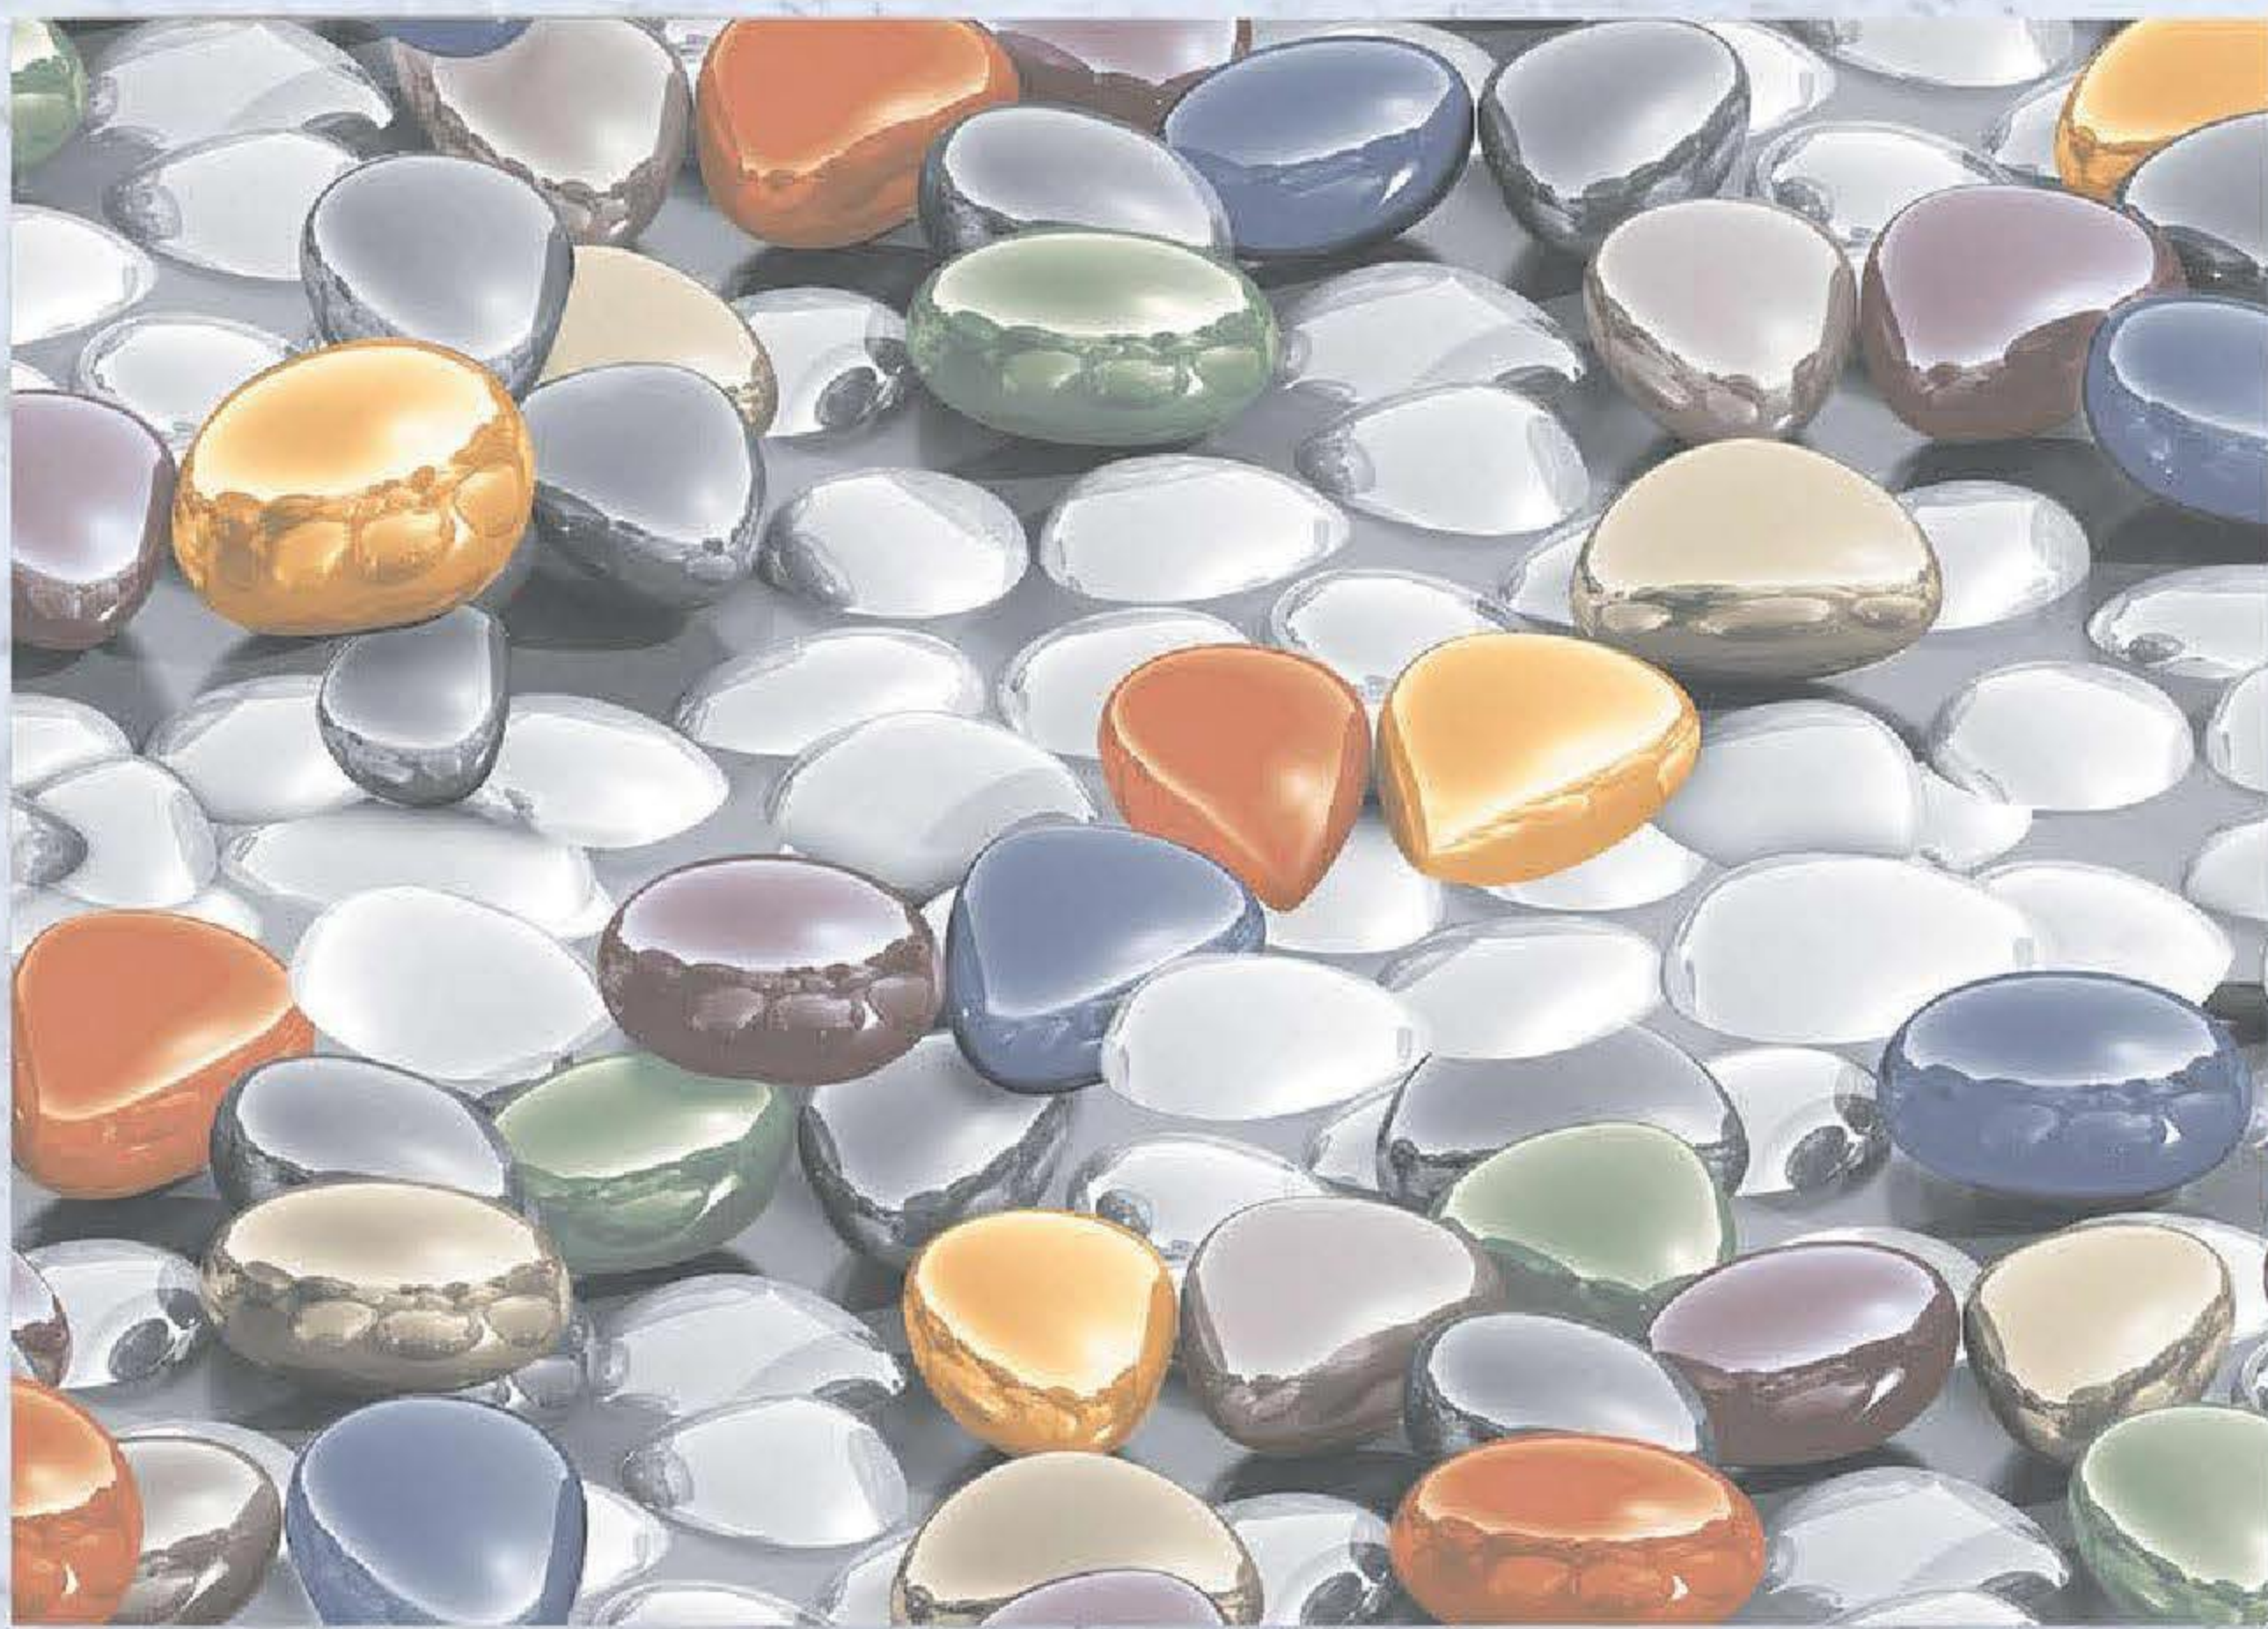

FISH

concept

300x450 mm

Resistance to uv rays

Resistance to stain

Resistance to frost

Resistance to chemical

YOUR HAPPY PLACE