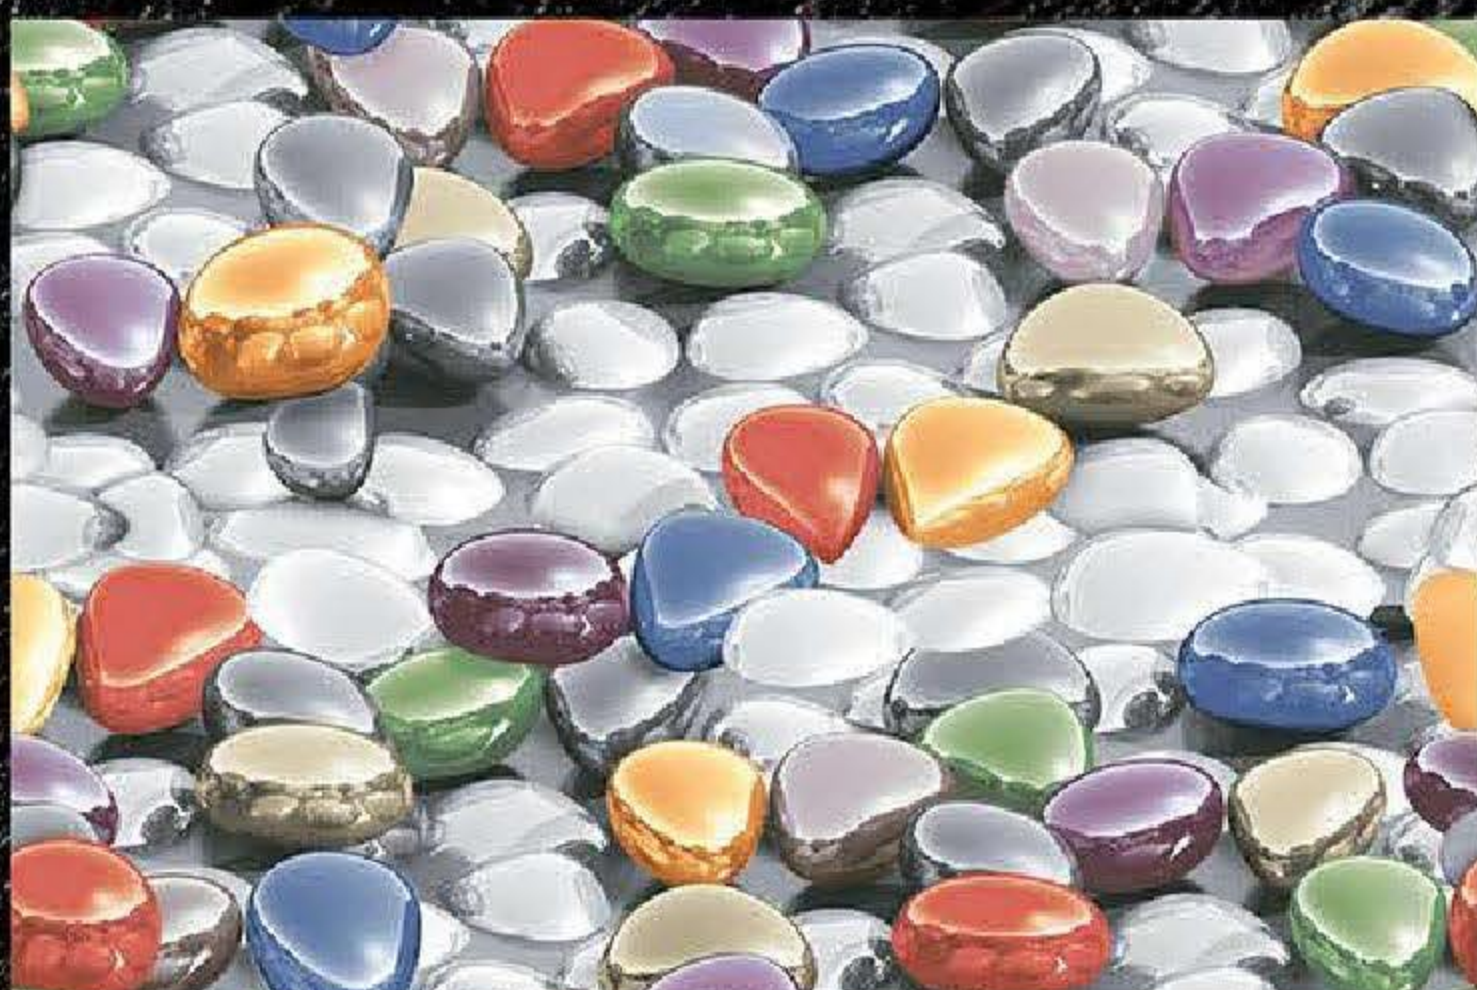

GLOSSY
Collection

300 x 450 mm
DIGITAL WALL TILES

8002-D