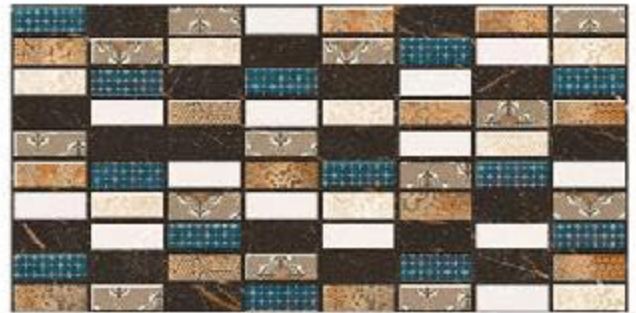

100% Water
Proof

300 X 600 MM

The beauty of ancient style

GLOSSY
SERIES

Wall Tiles 300X600 MM

1-1001_LT
2-1001_HL_1
3-1001_HL_1
4-1001_LT

1-1002_LT
2-1002_HL_1
3-1002_HL_1
4-1002_DK

Glossy Finish...!!