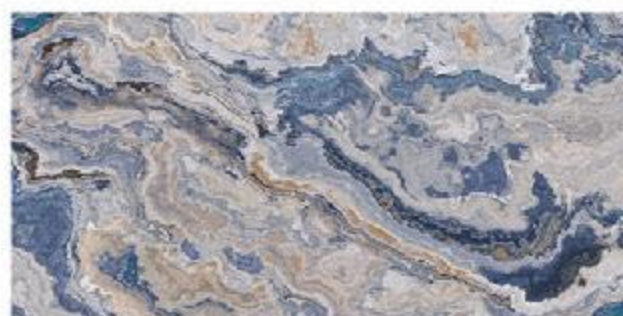

FROST RESISTANCE

FIRE RESISTANCE

Glossy Finish...!!

Wall Tiles 300X600 MM

 **Advoc**
c e r a m i c

1-1041_LT
2-1041_HL_1
3-1041_HL_2
4-1041_DK

1-1042_LT
2-1042_HL_1
3-1042_HL_1
4-1042_DK

WATERPROOF SURFACE