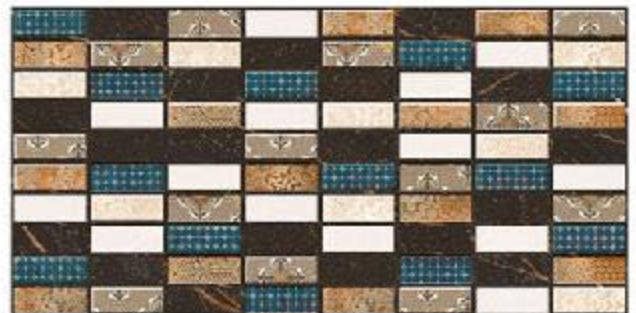

100% Water
Proof

300 X 600 MM

The beauty of ancient style

GLOSSY
SERIES

Wall Tiles 300X600 MM

1-1001_LT
2-1001_HL_1
3-1001_HL_1
4-1001_LT

1-1002_LT
2-1002_HL_1
3-1002_HL_1
4-1002_DK

Glossy Finish...!!