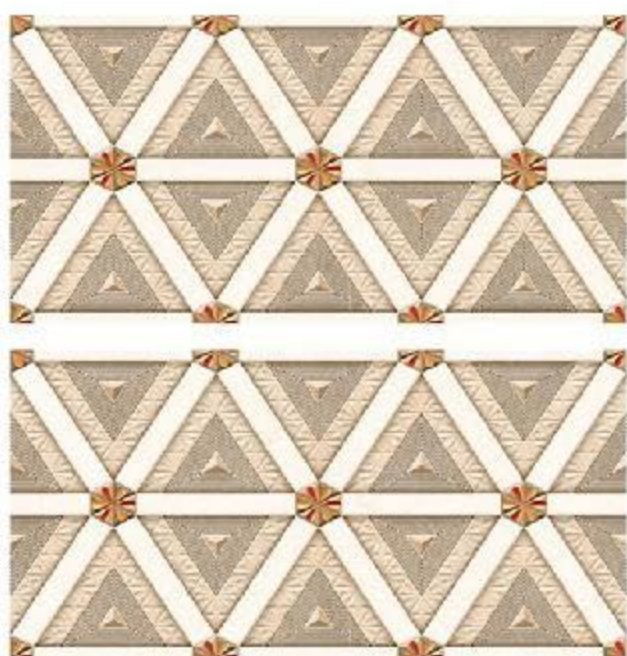

Wall Tiles 300X600 MM

1-1033_LT
2-1033_HL_1
3-1033_HL_1
4-1033_DK

1-1034_LT
2-1034_HL_1
3-1034_HL_1
4-1034_LT

Glossy Finish...!!