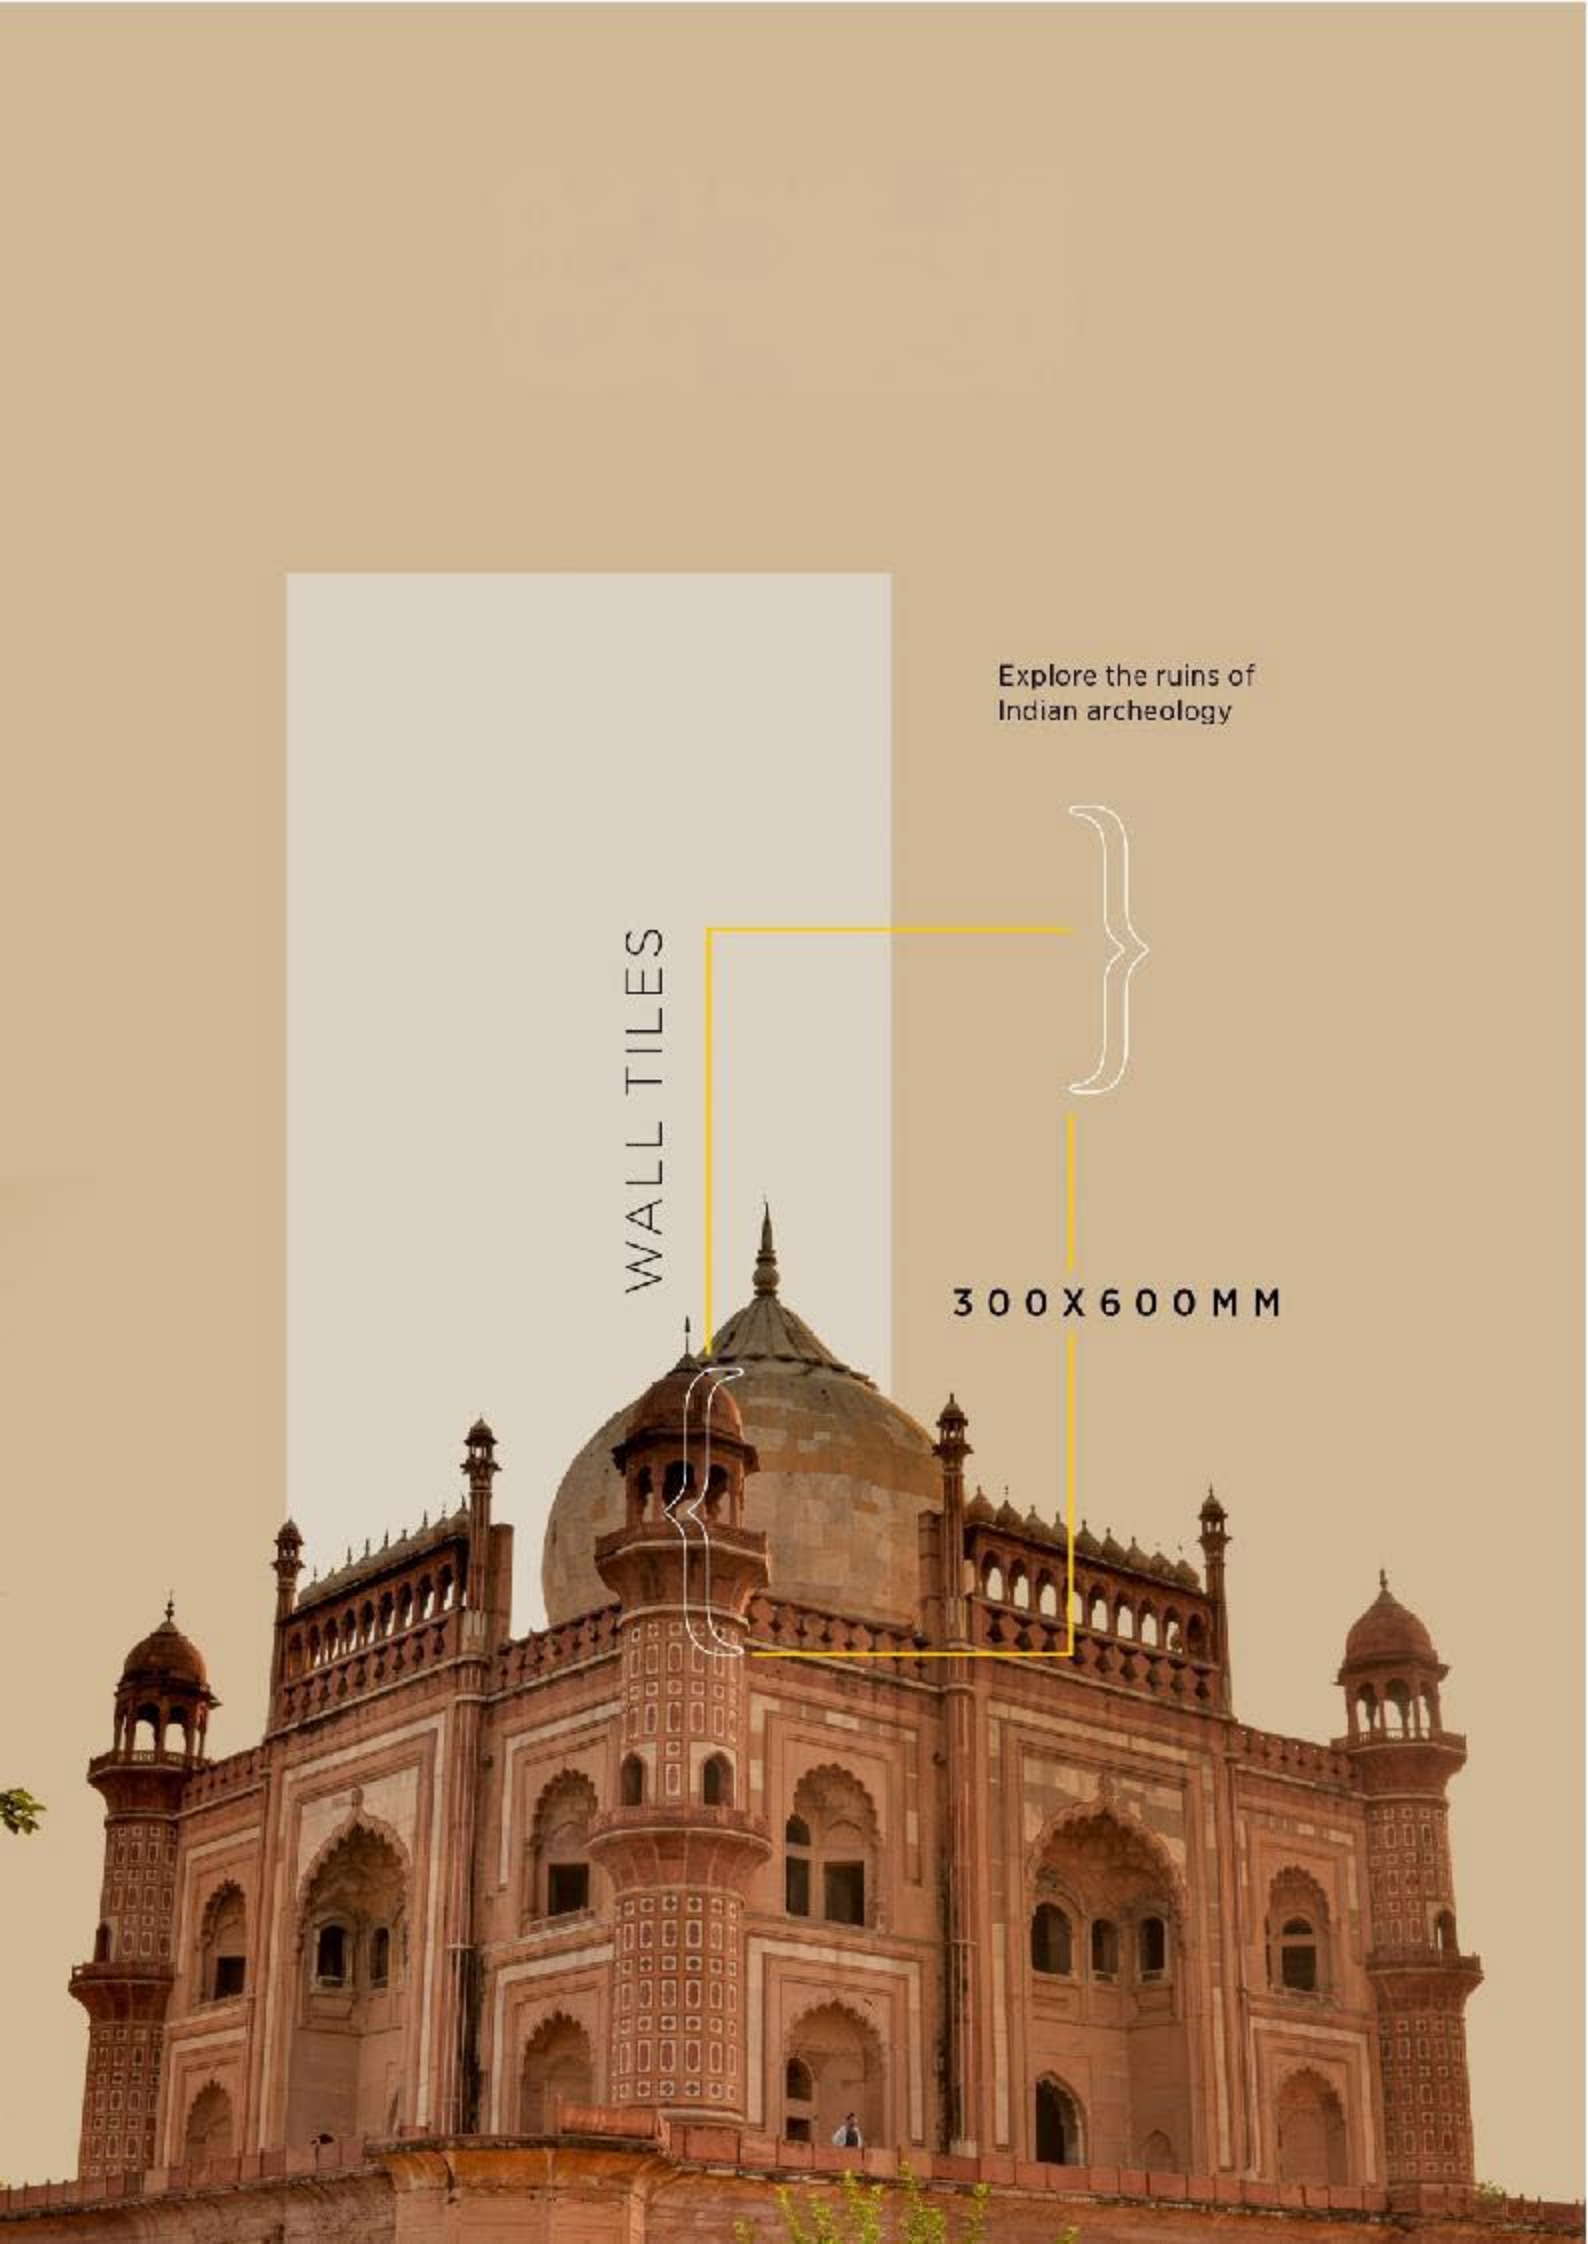

Explore the ruins of
Indian archeology

WALL TILES

300 X 600 MM