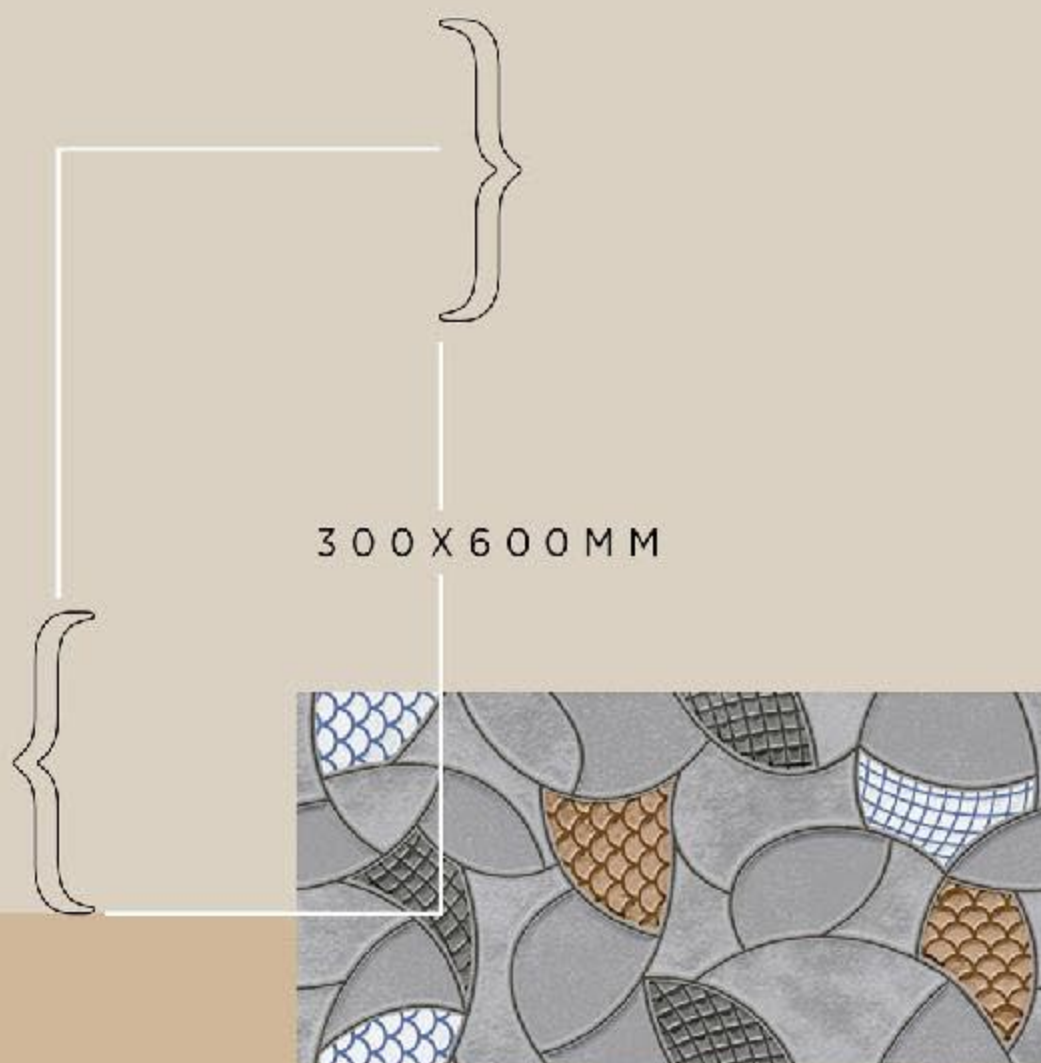

WALLI

300X
600MM

S
E
T
T
I
N
G

PRESENT THE ICONIC DESIGN
OF INDIAN WALL **TRADITION**

A decorative tile pattern featuring a central square tile with a blue and gold floral design, surrounded by a grid of smaller square tiles in various shades of gray and white. The pattern is partially visible within a white arched frame.

We are just call / mail away.....

Explore the ruins of
Indian archeology

WALL TILES

300 X 600 MM

Resistance to
UV Rays

Resistance
to Stain

Resistance
to Frost

Resistance to
Chemicals

100% Water
Proof

The beauty of ancient style

MATT
S E R I E S

Wall Tiles 300X600 MM

1-6001_LT
2-6001_HL_1
3-6001_HL_2
4-6001_DK

1-6002_LT
2-6002_HL_1
3-6002_HL_2
4-6002_DK

Matt Finish...!!

Wall Tiles 300X600 MM