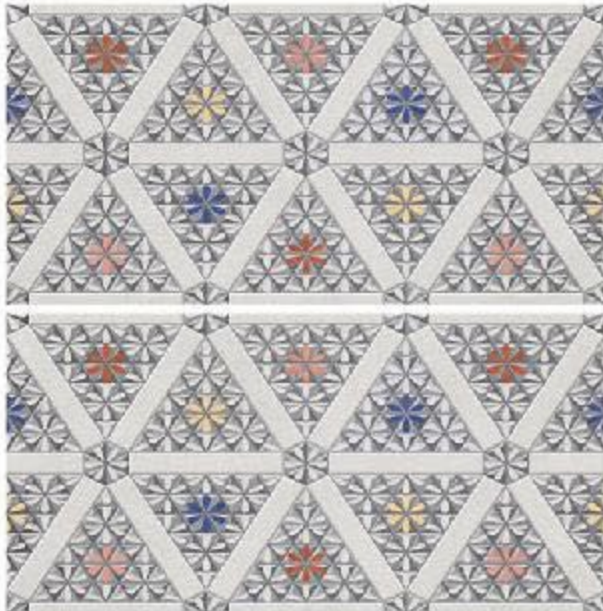

Wall Tiles
300X600 MM

5015-HL

WATERPROOF SURFACE

CHEMICAL RESISTANCE

FROST RESISTANCE

RESISTANCE TO FIRE

Matt Finish...!!