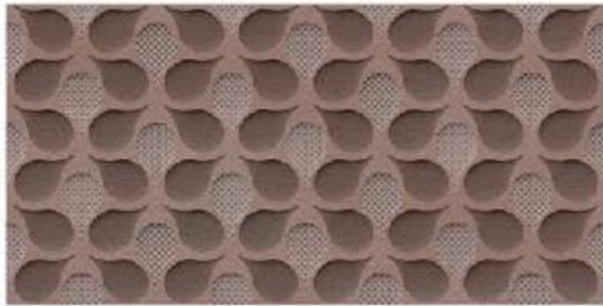

Wall Tiles
300X600 MM

5065-DK

WATERPROOF SURFACE

CHEMICAL RESISTANCE

FROST RESISTANCE

RESISTANCE TO FIRE

Matt Finish...!!