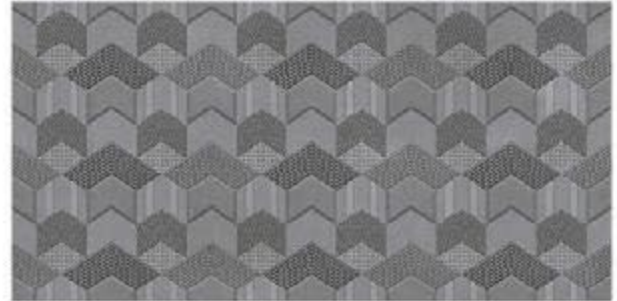

Wall Tiles
300X600 MM

5060-HL

WATERPROOF SURFACE

CHEMICAL RESISTANCE

FROST RESISTANCE

RESISTANCE TO FIRE

Matt Finish...!!