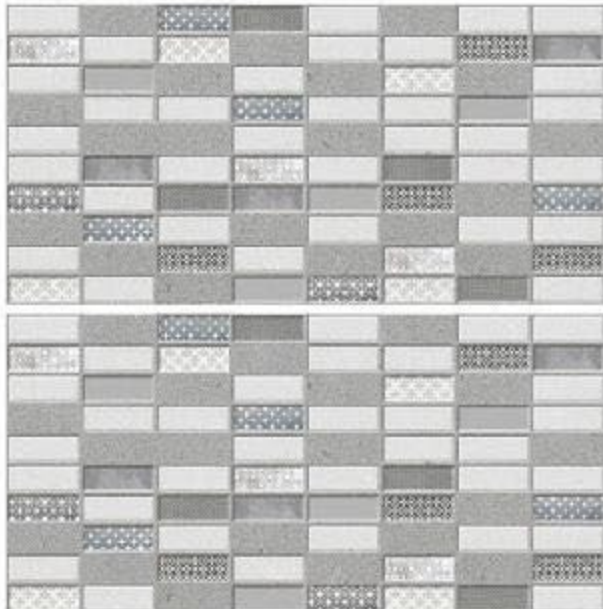

Wall Tiles
300X600 MM

5011-HL

WATERPROOF SURFACE

CHEMICAL RESISTANCE

FROST RESISTANCE

RESISTANCE TO FIRE

Matt Finish...!!