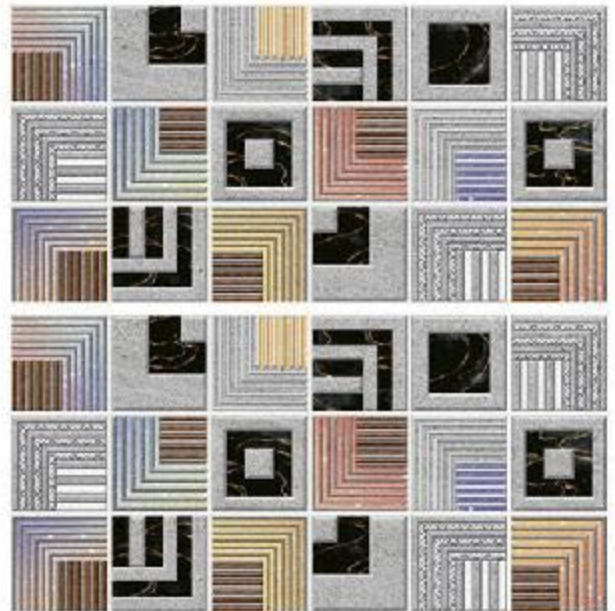

Wall Tiles
300X600 MM

5010-HL

WATERPROOF SURFACE

CHEMICAL RESISTANCE

FROST RESISTANCE

RESISTANCE TO FIRE

Matt Finish...!!