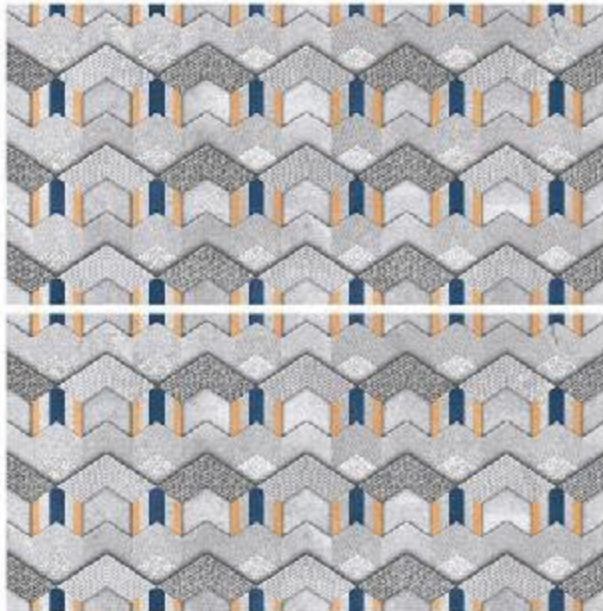

Wall Tiles
300X600 MM

5039-HL

WATERPROOF
SURFACE

CHEMICAL
RESISTANCE

FROST
RESISTANCE

RESISTANCE
TO FIRE

Matt Finish...!!