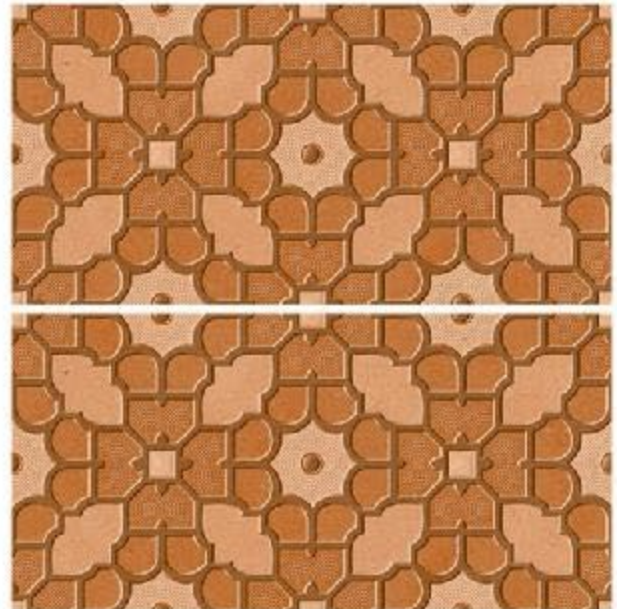

Wall Tiles
300X600 MM

5012-HL

WATERPROOF SURFACE

CHEMICAL RESISTANCE

FROST RESISTANCE

RESISTANCE TO FIRE

Matt Finish...!!