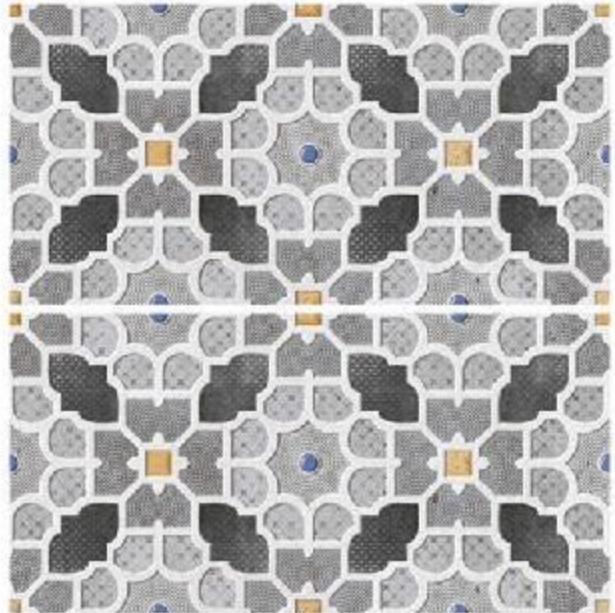

Wall Tiles
300X600 MM

5014-HL

WATERPROOF SURFACE

CHEMICAL RESISTANCE

FROST RESISTANCE

RESISTANCE TO FIRE

Matt Finish...!!