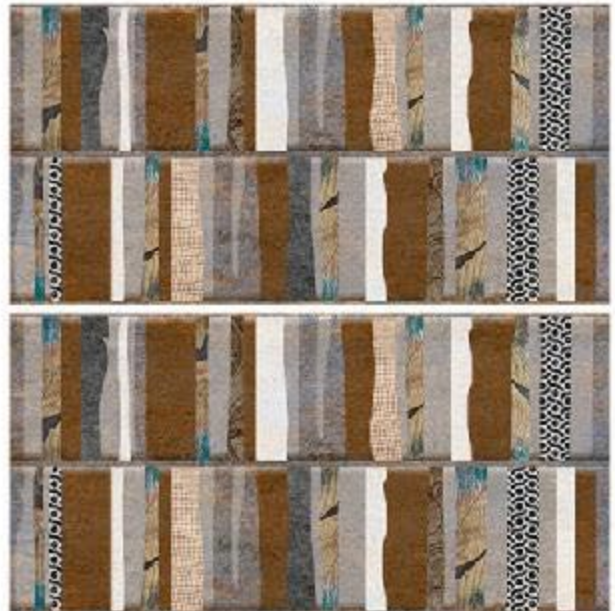

Wall Tiles
300X600 MM

5030-HL

WATERPROOF SURFACE

CHEMICAL RESISTANCE

FROST RESISTANCE

RESISTANCE TO FIRE

Matt Finish...!!