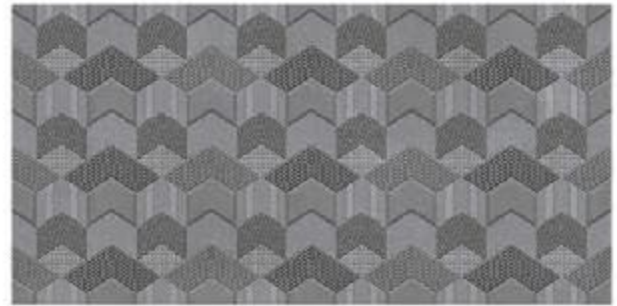

FROST RESISTANCE

RESISTANCE TO FIRE

Matt Finish...!!

Wall Tiles
300X600 MM

5059-DK

5060-DK

5059-HL

5060-HL