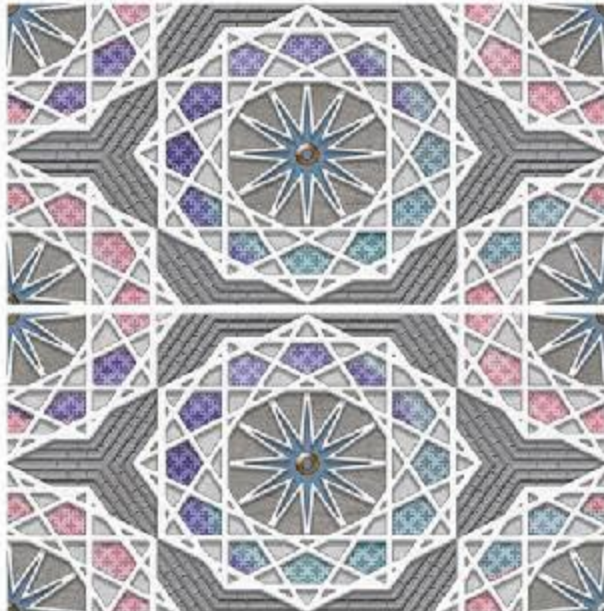

Wall Tiles
300X600 MM

5009-HL

WATERPROOF SURFACE

CHEMICAL RESISTANCE

FROST RESISTANCE

RESISTANCE TO FIRE

Matt Finish...!!