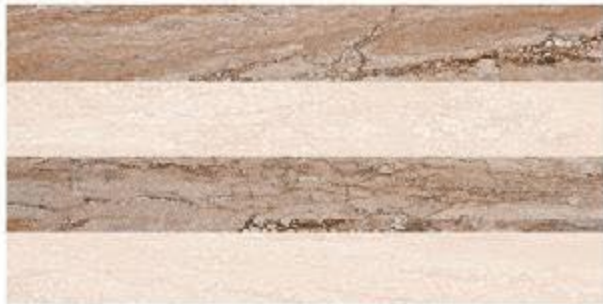

FROST RESISTANCE

RESISTANCE TO FIRE

Matt Finish...!!

Wall Tiles
300X600 MM

5085-LT

5085-HL1/HL2

5085-DK

WATERPROOF SURFACE