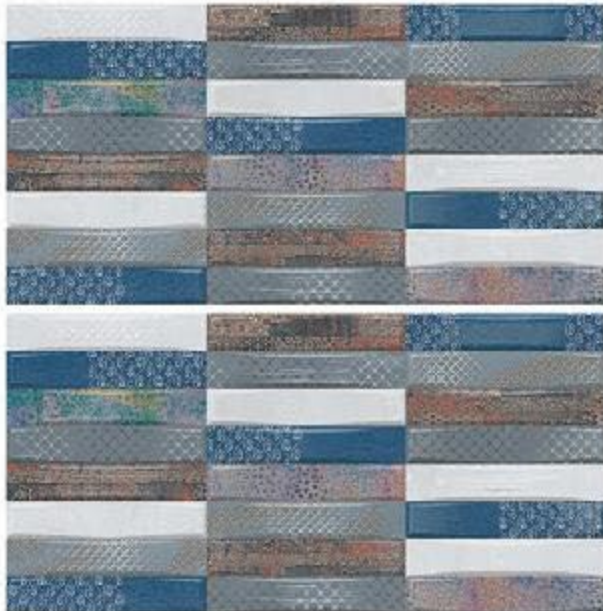

WATERPROOF SURFACE

CHEMICAL RESISTANCE

FROST RESISTANCE

RESISTANCE TO FIRE

Matt Finish...!!

Wall Tiles
300X600 MM

5037-LT

5038-LT