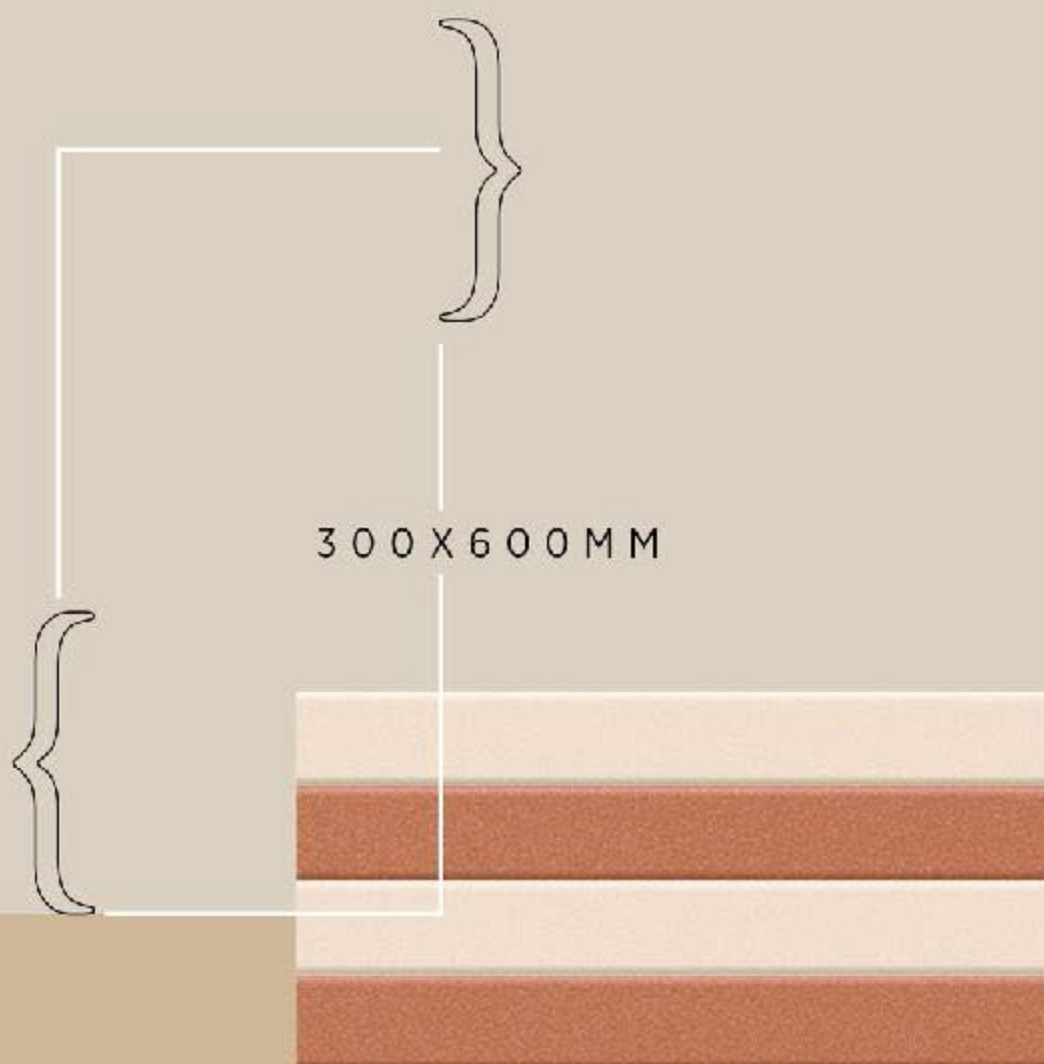

WALLI

300X
600MM

S
E
T
T
I
N
G

PRESENT THE ICONIC DESIGN
OF INDIAN WALL **TRADITION**

A decorative tile pattern featuring a central square tile with a blue and gold floral design, surrounded by a grid of smaller tiles in various shades of gray and white.

We are just call / mail away.....

Explore the ruins of
Indian archeology

WALL TILES

300 X 600 MM

Resistance to
UV Rays

Resistance
to Stain

Resistance
to Frost

Resistance to
Chemicals

100% Water
Proof

The beauty of ancient style

MATT
SERIES

Wall Tiles 300X600 MM

1-6038_LT
2-6038_HL_1
3-6038_HL_1
4-6038_DK

1-6039_LT
2-6039_HL_1
3-6039_HL_1
4-6039_DK

Matt Finish...!!

Wall Tiles
300X600 MM