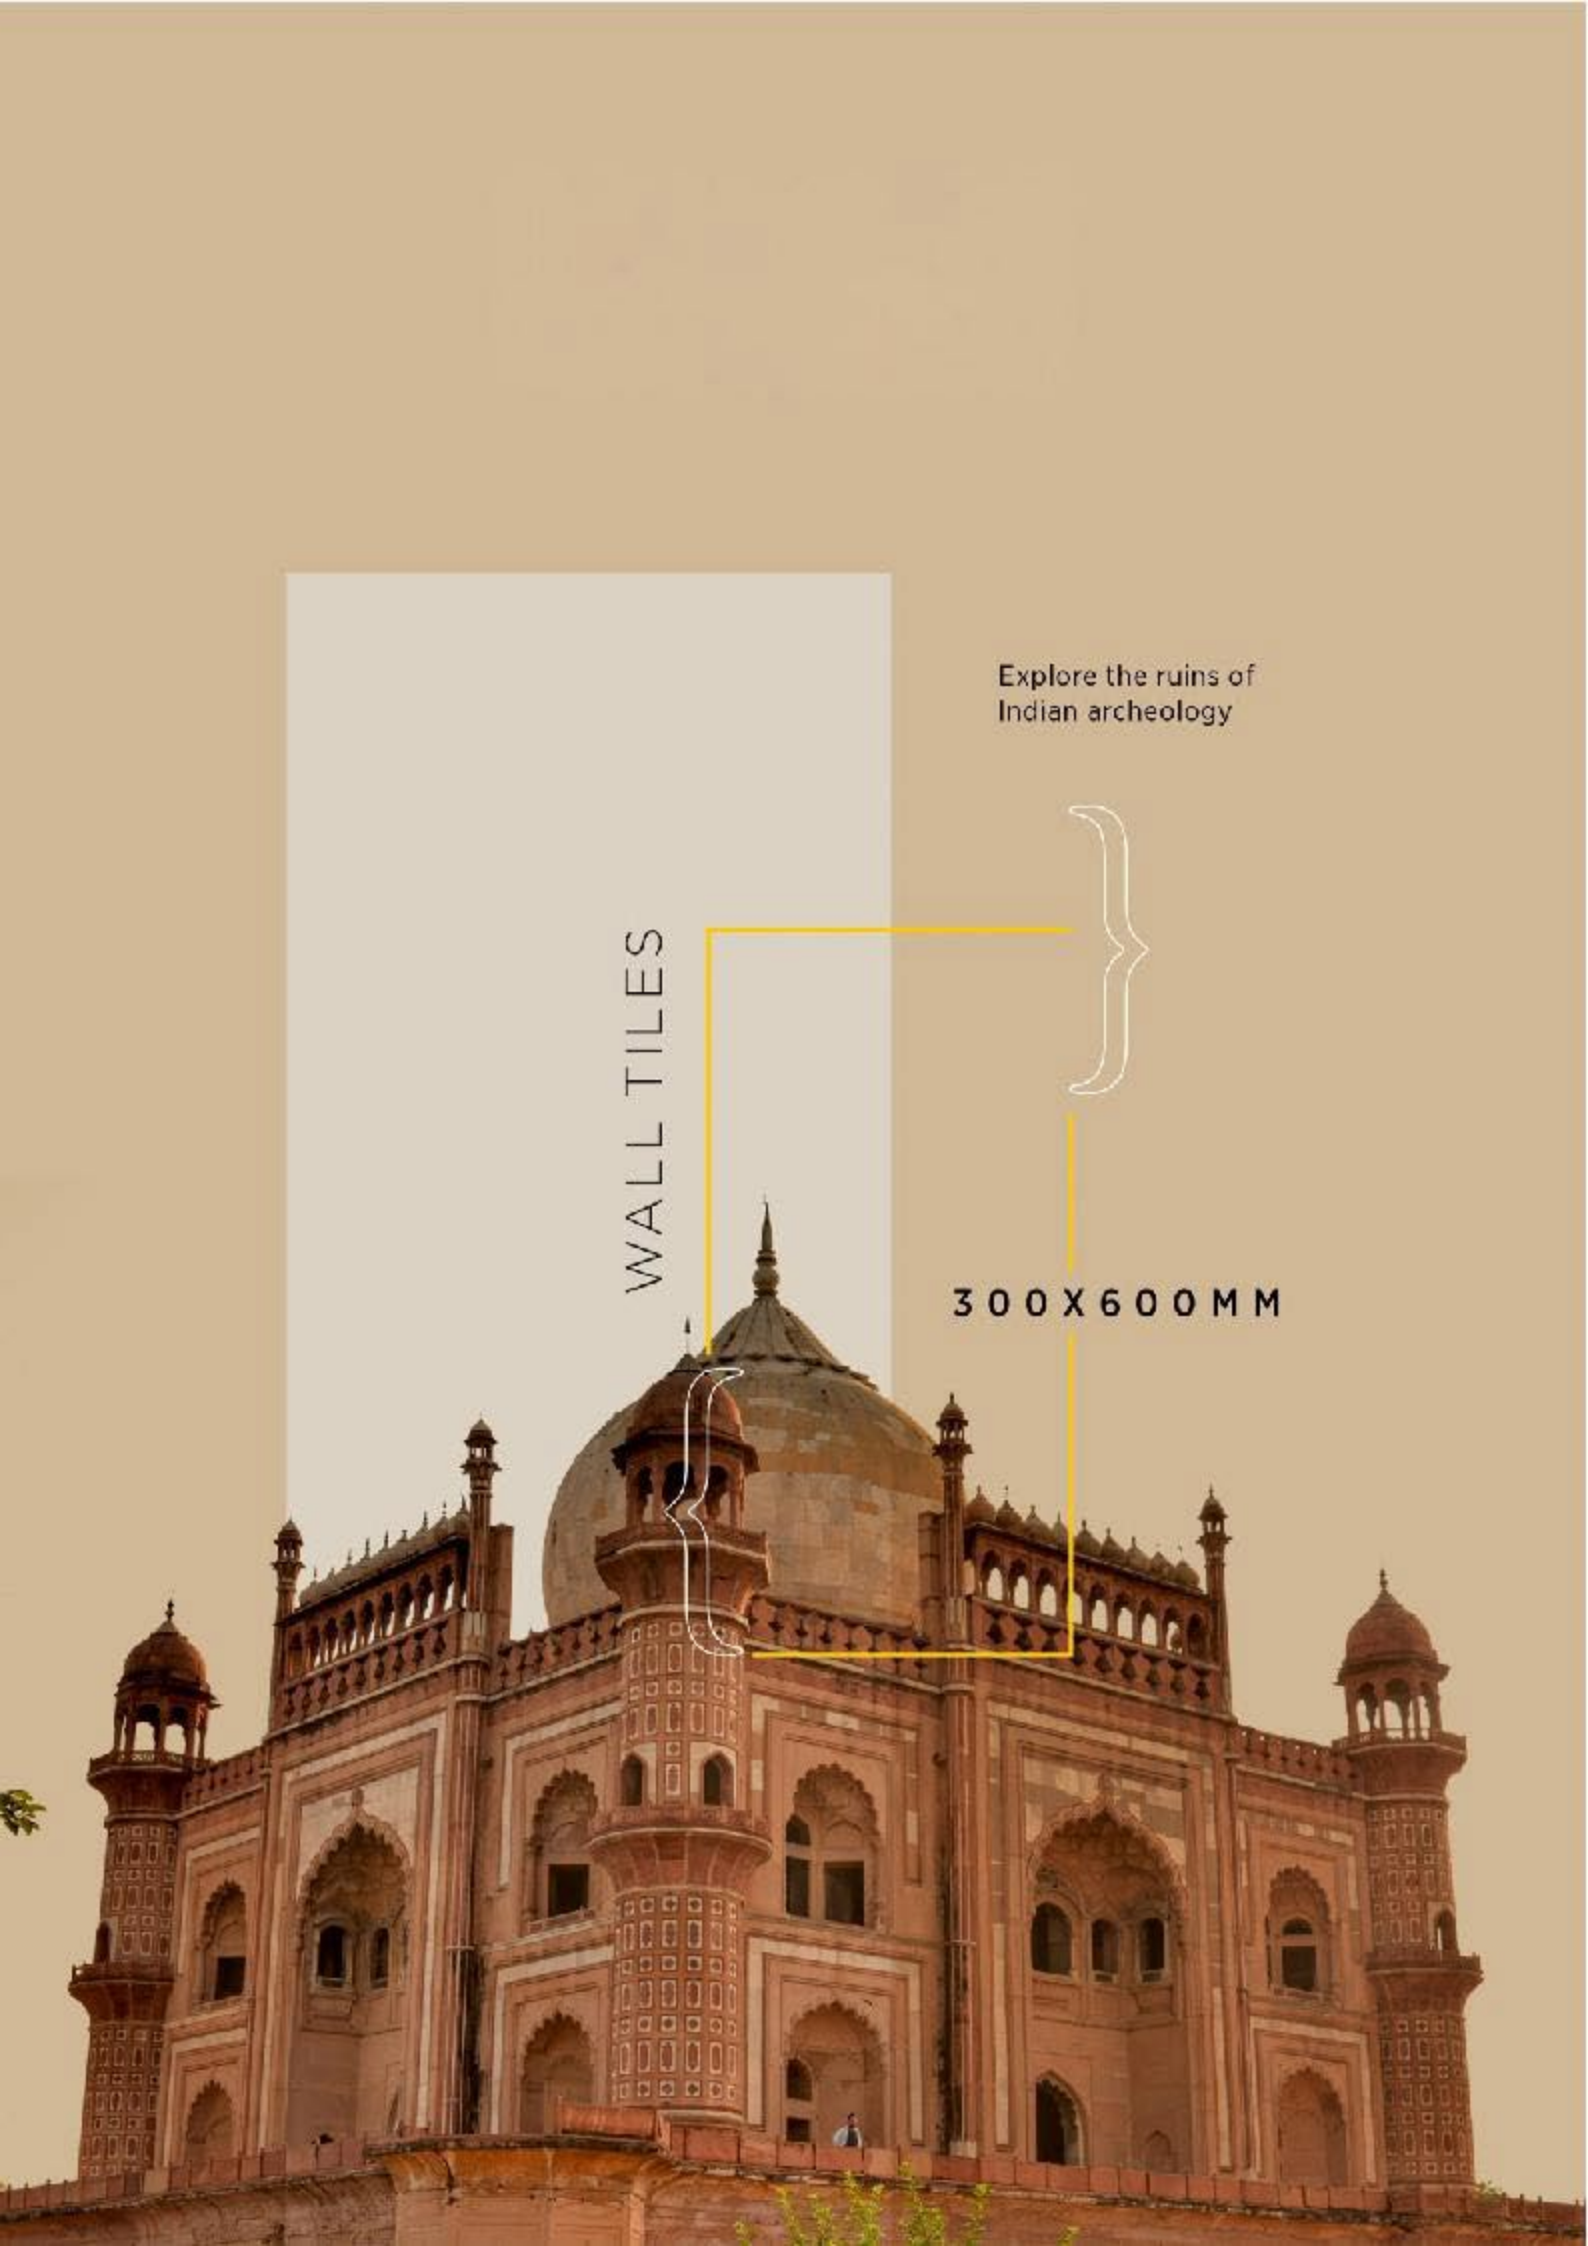

Explore the ruins of
Indian archeology

WALL TILES

300 X 600 MM