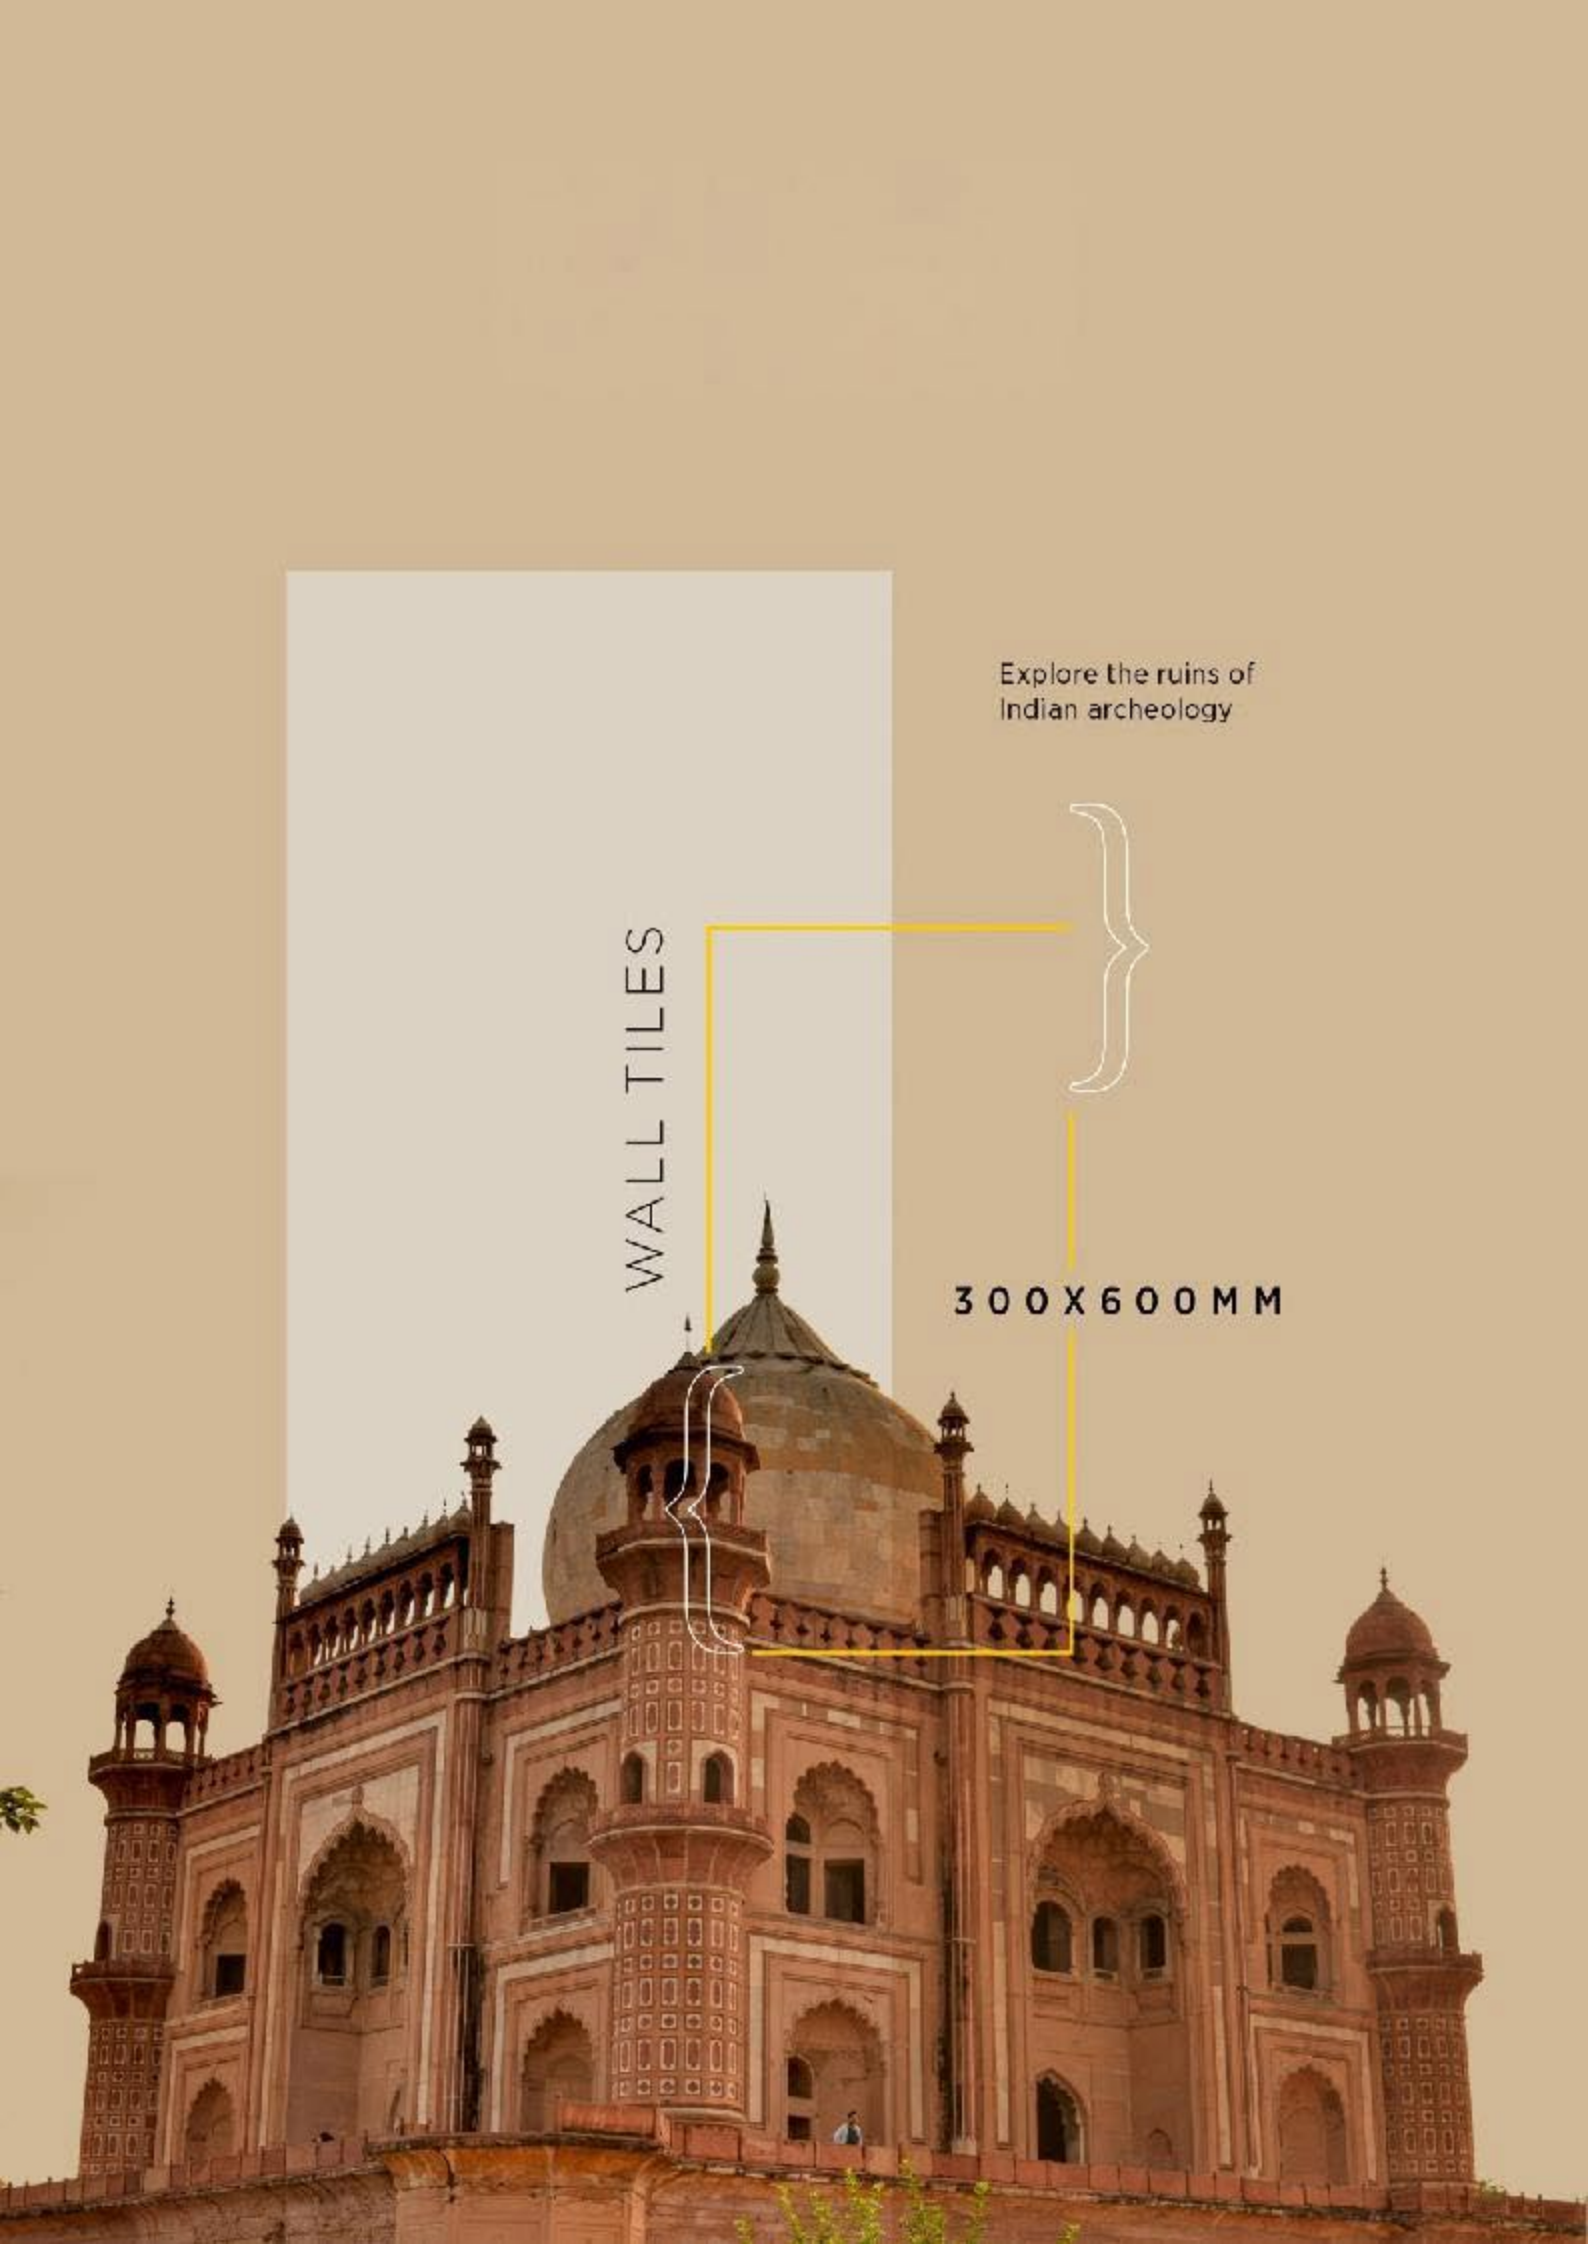

Explore the ruins of
Indian archeology

WALL TILES

300 X 600 MM