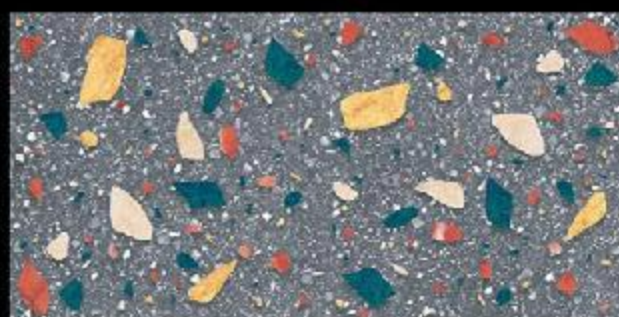

Wall Tiles 300X600 MM

1-4007_LT
2-4007_DK
3-4007_DK
4-4007_LT

1-4008_LT
2-4008_DK
3-4008_DK
4-4008_LT

Glossy Finish...!!