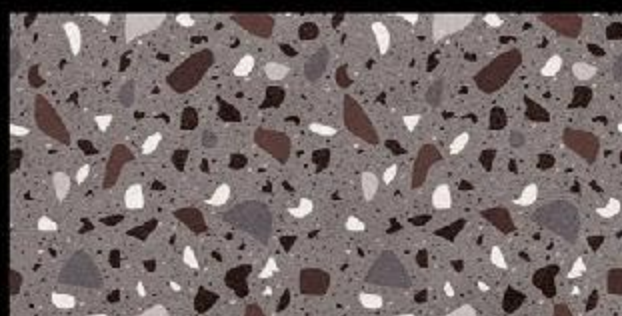

Wall Tiles 300X600 MM

Advoc
c e r a m i c

1-4005_LT
2-4005_DK
3-4005_DK
4-4005_LT

1-4006_LT
2-4006_DK
3-4006_DK
4-4006_LT

WATERPROOF
SURFACE

CHEMICAL
RESISTANCE

FROST
RESISTANCE

FIRE
RESISTANCE
CLASSIFIED

Glossy Finish...!!