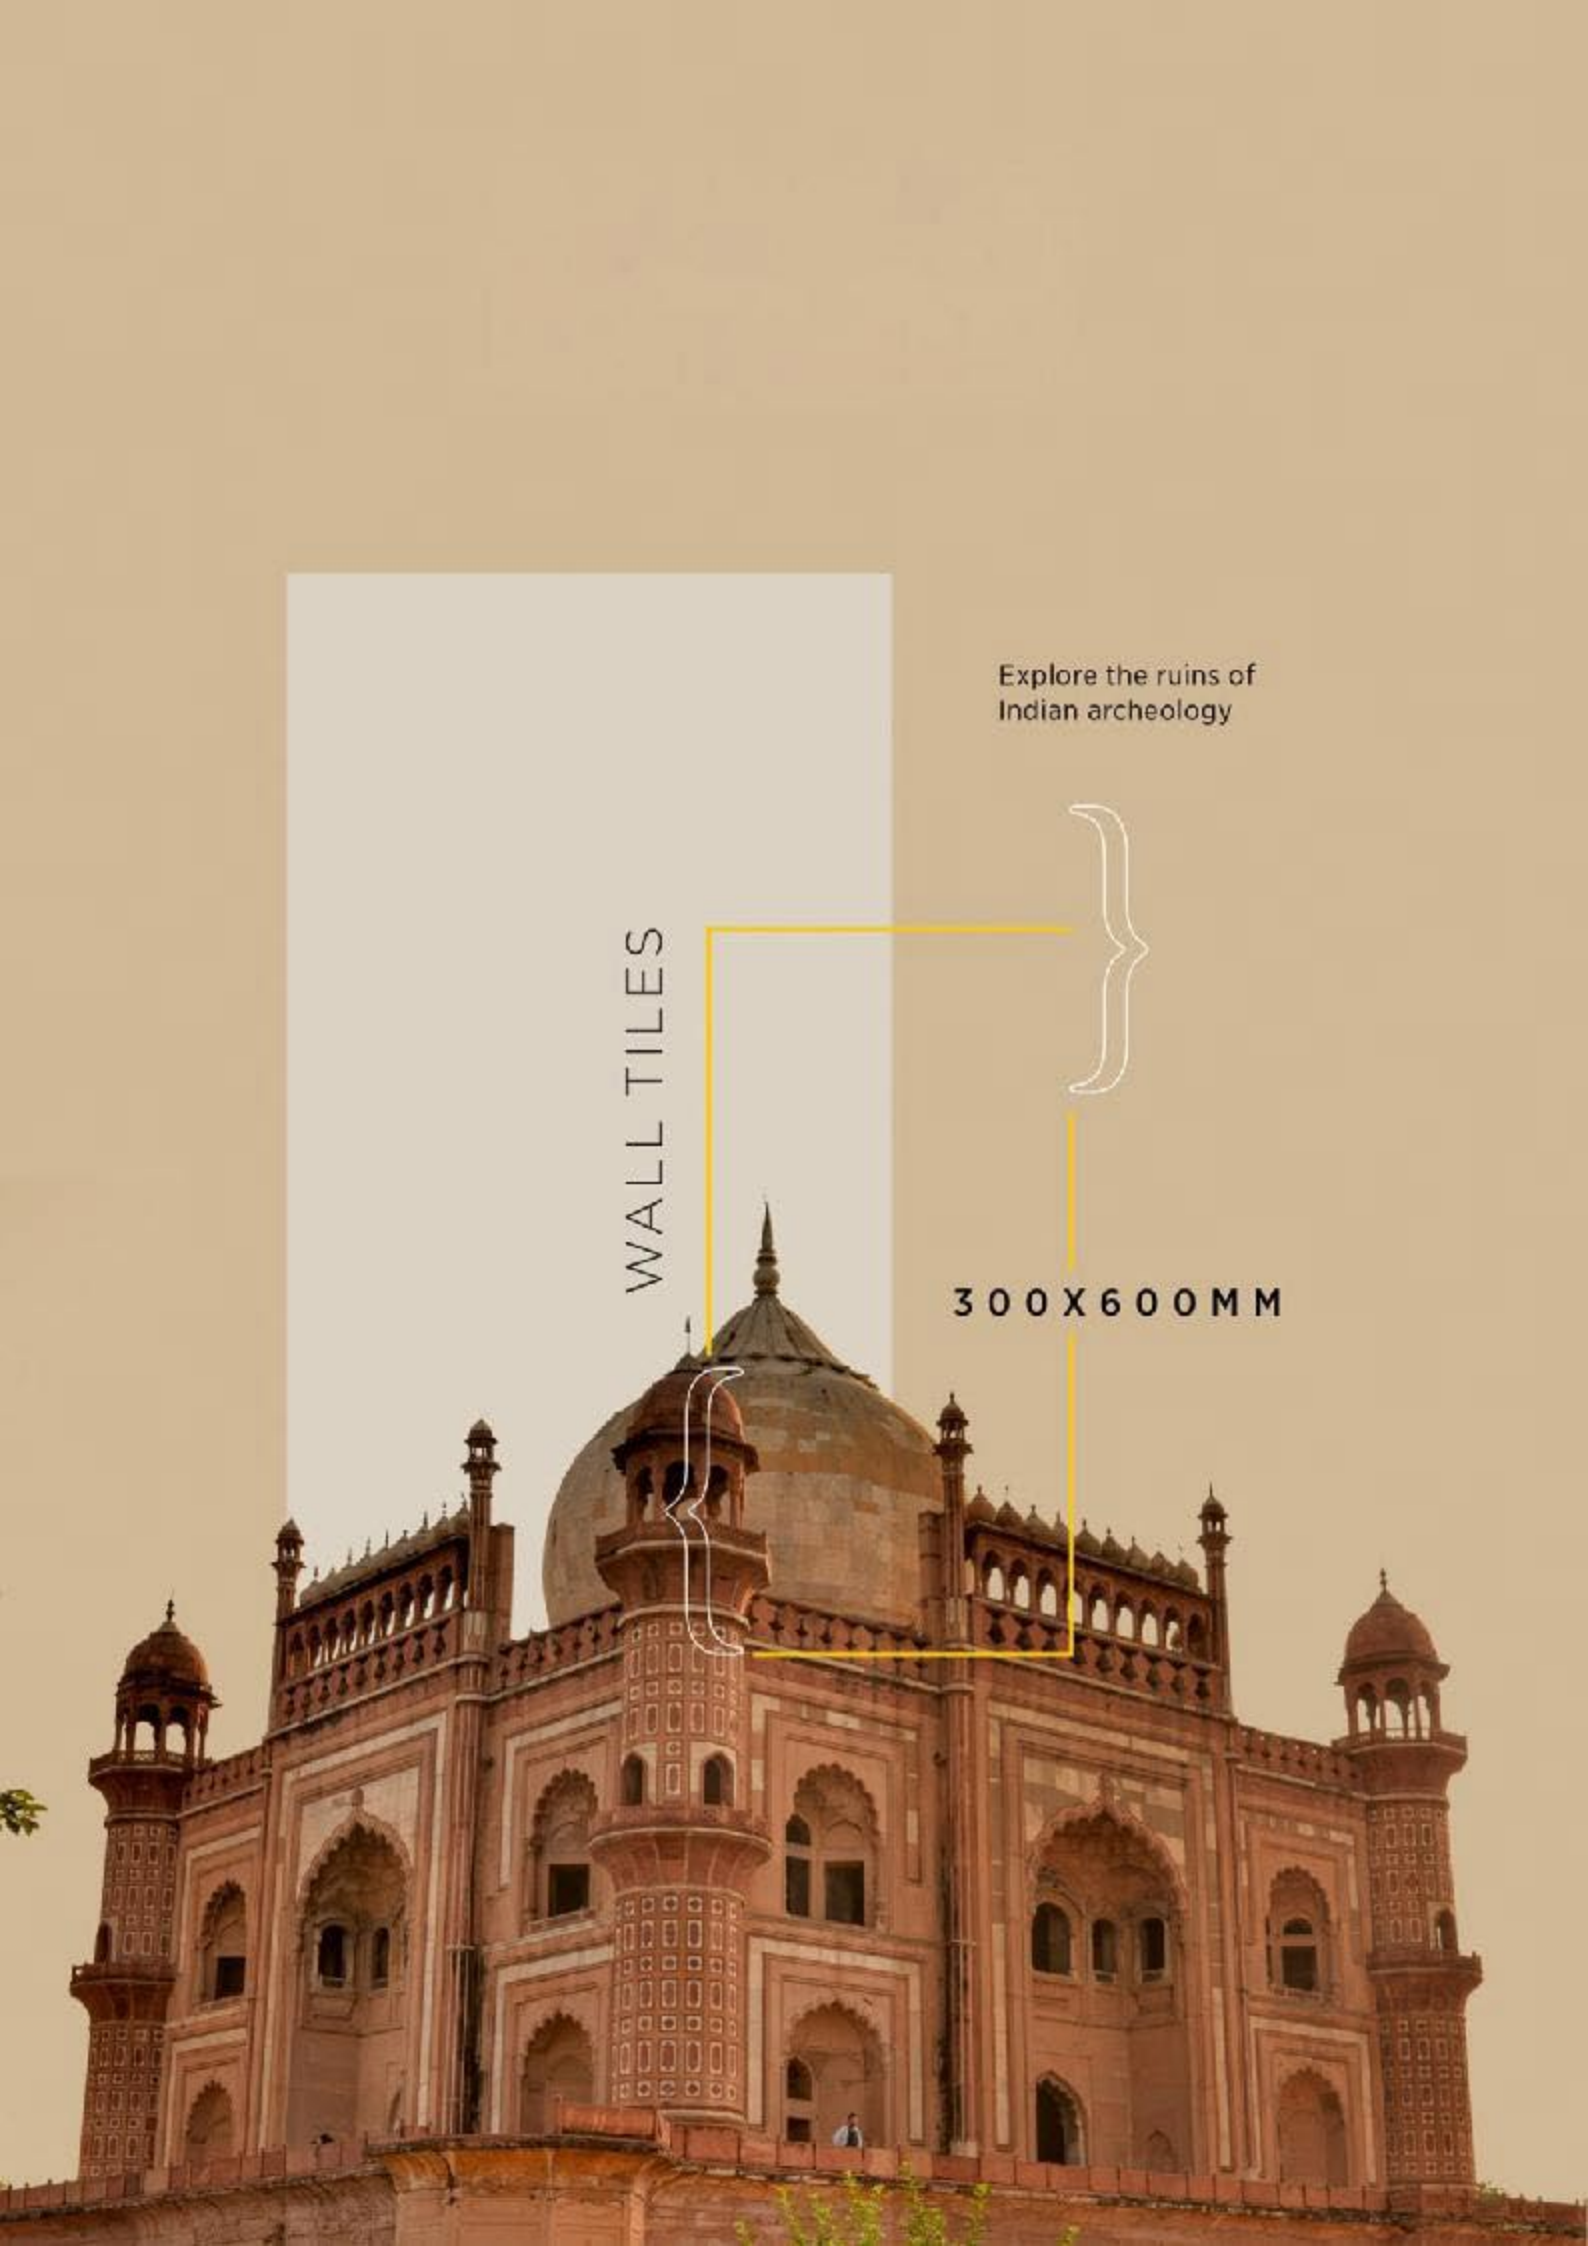

Explore the ruins of
Indian archeology

WALL TILES

300 X 600 MM