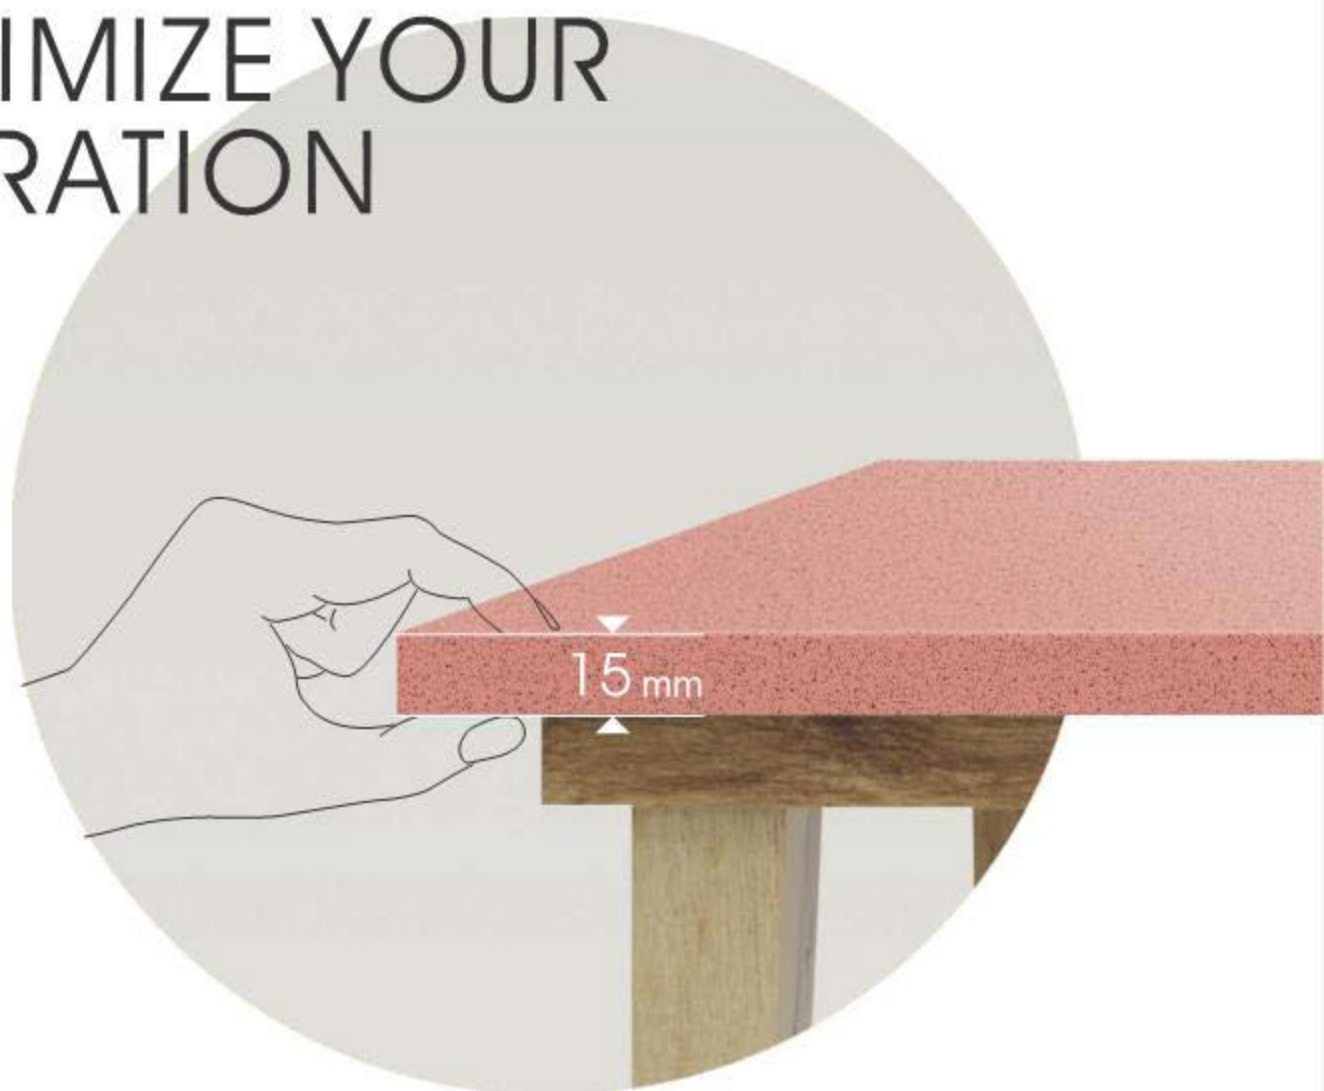

Various Reasons to choose Grandeur

800x
2400mm

FULLBODY
TILES

MODERN INCEPTION FOR UNIQUE PEOPLE

01 SIZE

PERFECT SIZE
THAT
MAXIMIZE YOUR
ASPIRATION

FULLBODY
800x2400mm

02 APPLICATIONS