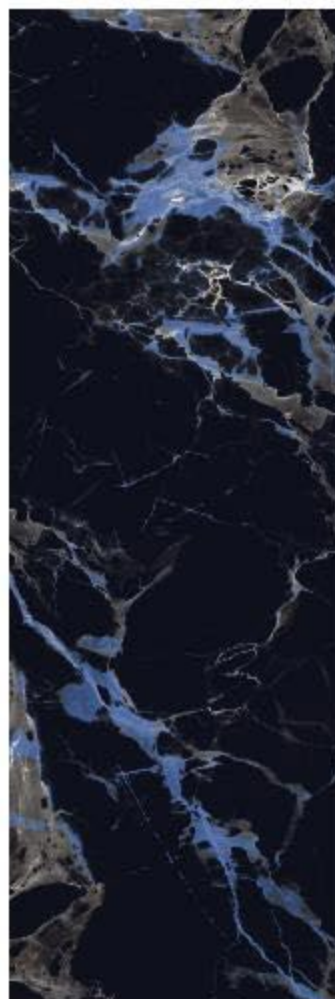

TYPOLOGY - COLOR BODY

THICKNESS - 15mm

FINISH - GLOSSY

FACE 1

**OCEAN
BLUE**

SIZE - 800x2400mm

TYPOLOGY - COLOR BODY

THICKNESS - 15mm