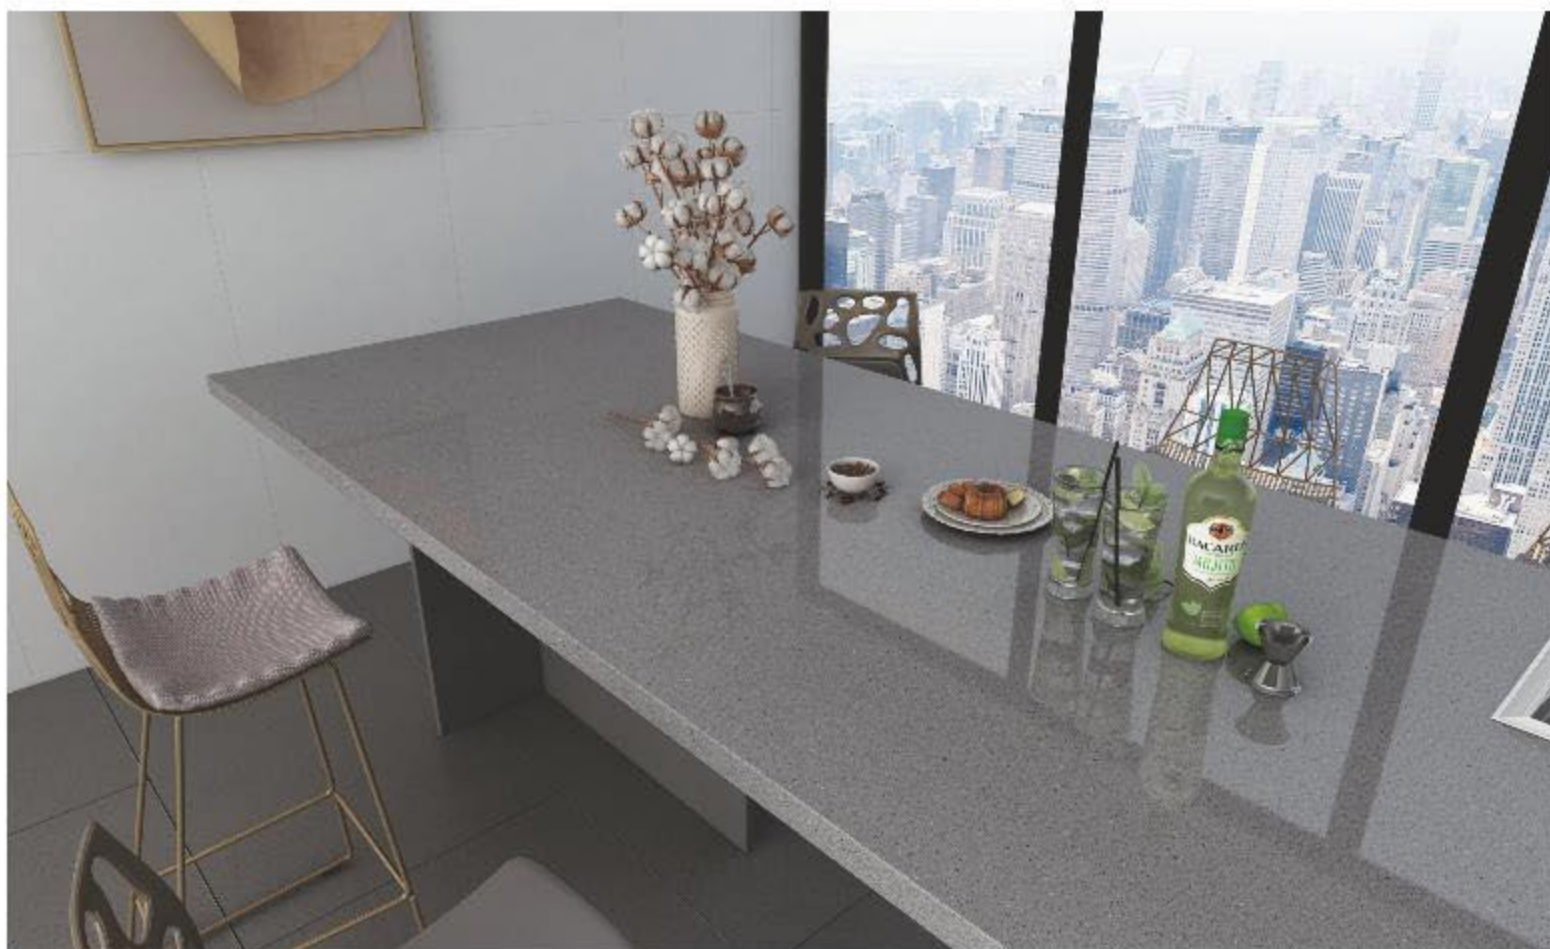

PEARL
GREY

SIZE - 800x2400mm

TYPOLOGY - FULLBODY

THICKNESS - 15mm

FINISH - GLOSSY

P E A R L G R E Y