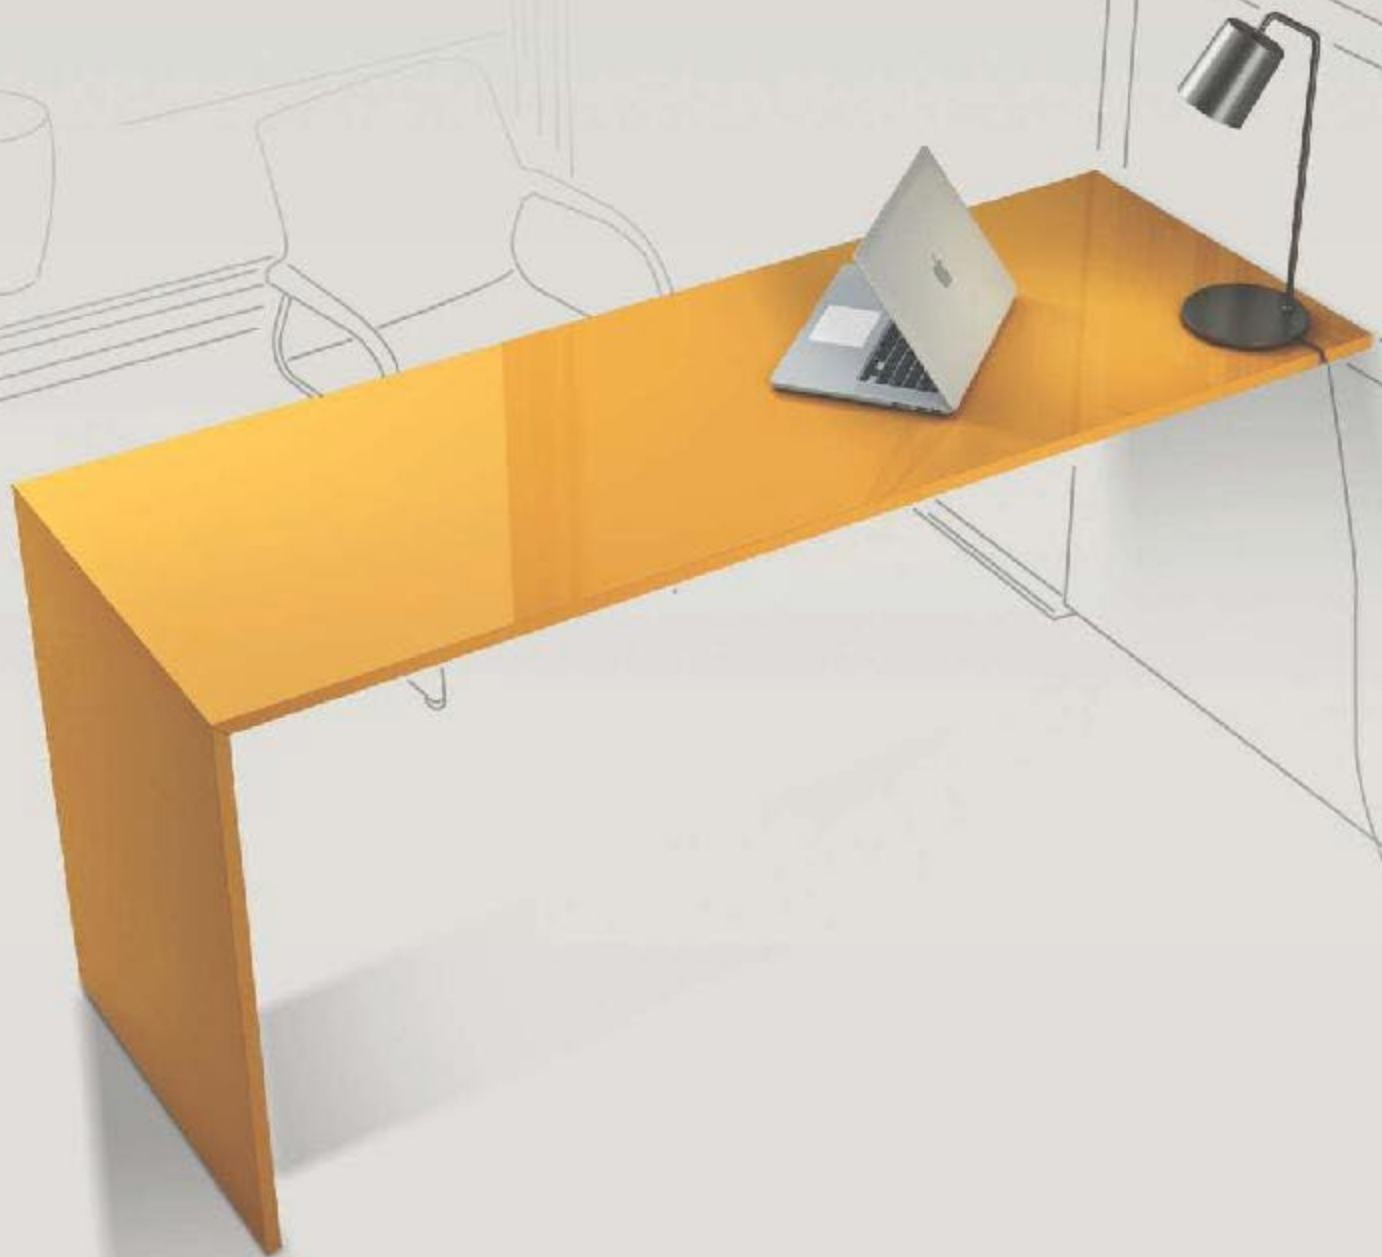

SOLID COLOURS

EXPLORATION OF THE IMPACT OF COLOURS