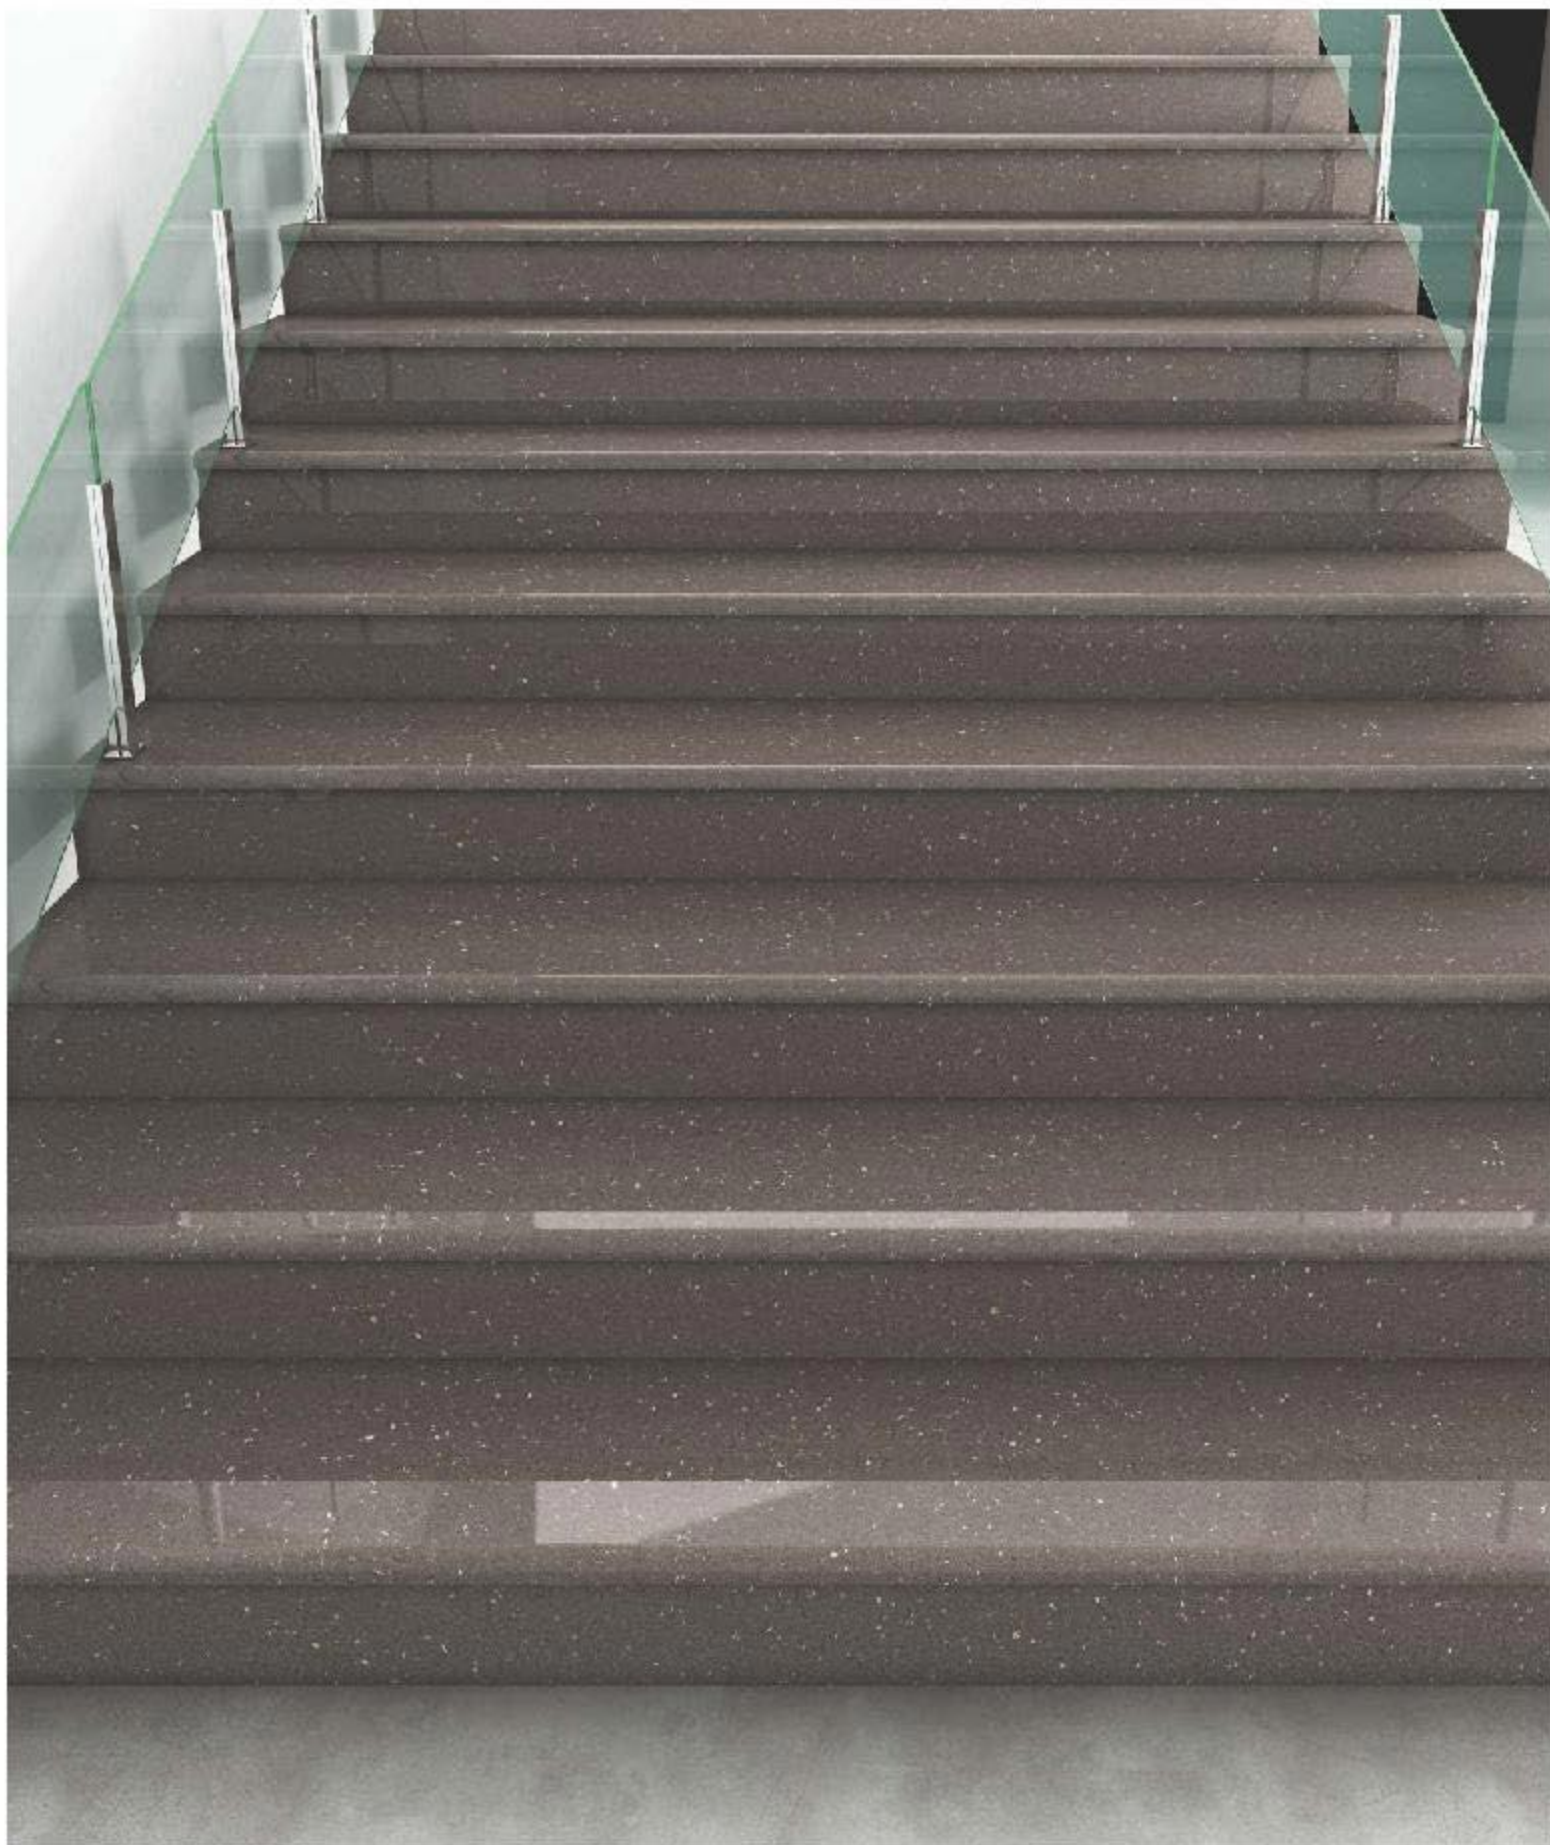

F E R R O C H I P S

<u>TYPOLOGY</u>	<u>THICKNESS</u>	<u>SIZE</u>	<u>FINISH</u>
FULLBODY	15mm	800x2400mm	GLOSSY