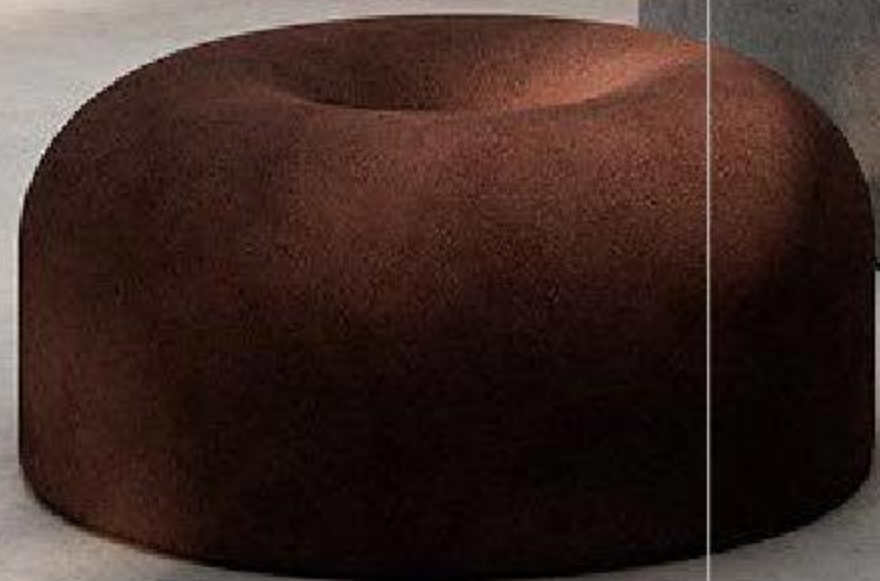

Avorio Tan

2 - Random Faces

Finish: **Carving** | Size: **1200X1800mm** | Thickness: **9mm**

Nova Beige

Mesmerizing
elegance
for every space

Matt

High on
design and
quality

Dover Quilt