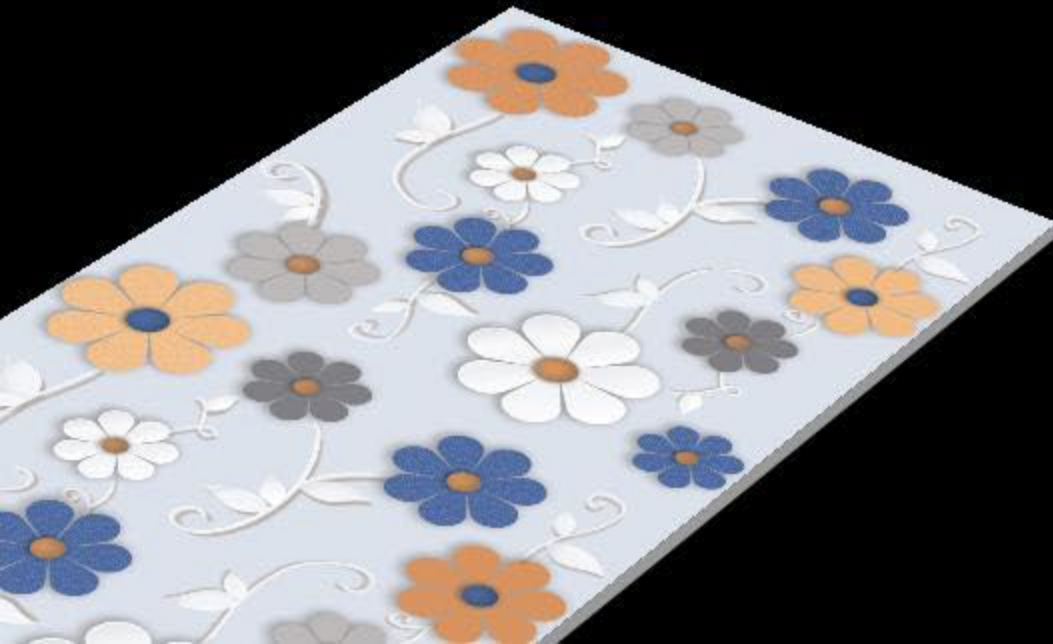

SIZE :
600X1200MM

THICKNESS :
9mm

3D
series

Advoc
ceramic

3D-1004

FINISH :
GLOSSY

SIZE :
600X1200MM

THICKNESS :
9mm