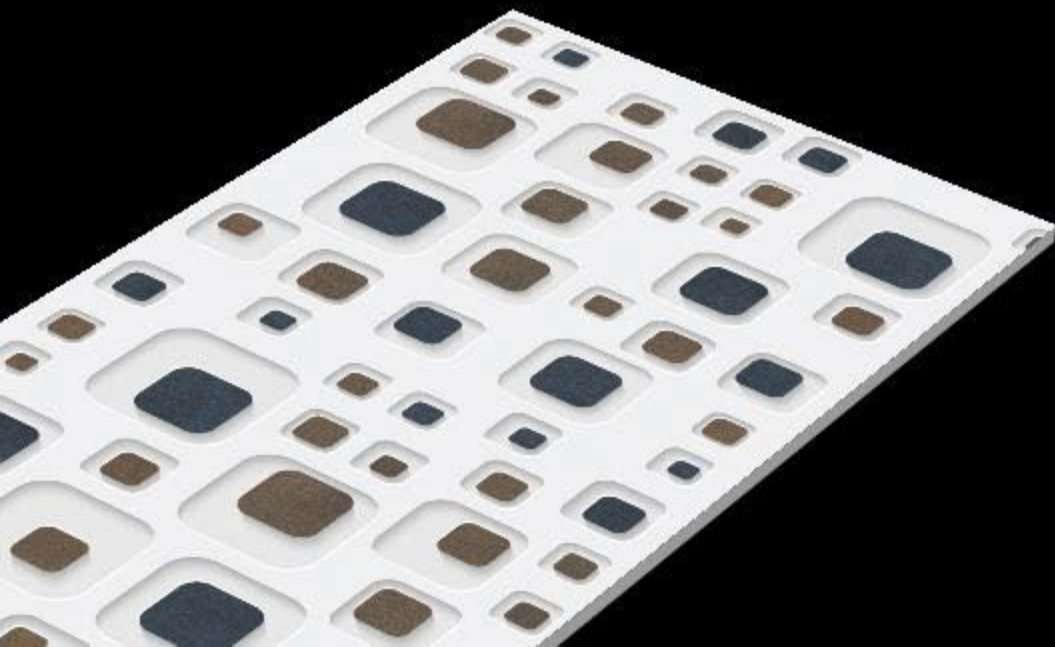

SIZE :
600X1200MM

THICKNESS :
9mm

3D
series

 **Advoc**
ceramic

3D-1016

FINISH :
GLOSSY

SIZE :
600X1200MM

THICKNESS :
9mm

3D
series

 **Advoc**
ceramic

3D-1017

FINISH :
GLOSSY

SIZE :
600X1200MM

THICKNESS :
9mm

3D
series

Advoc
ceramic