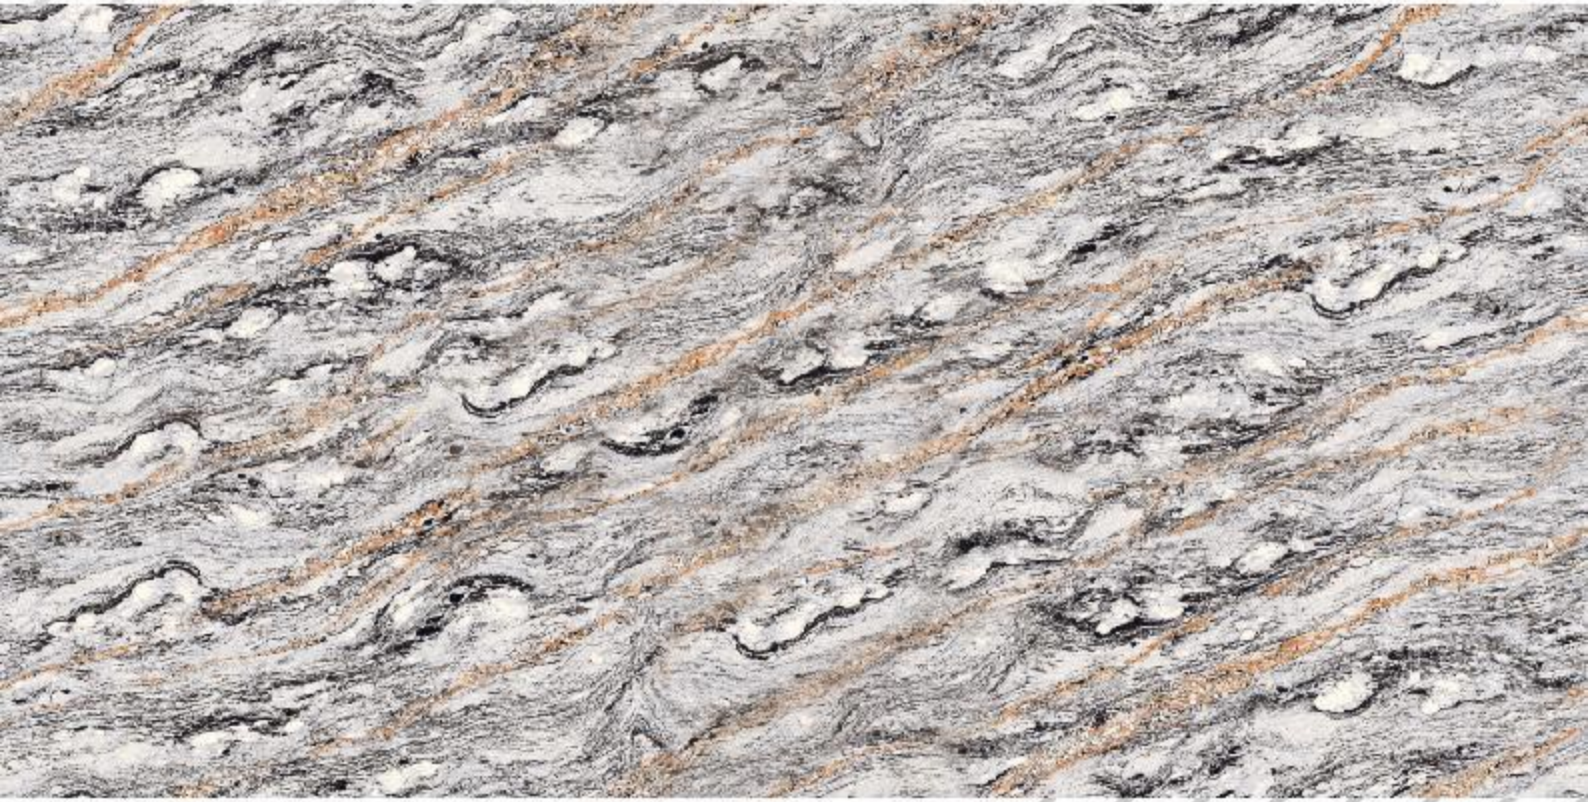

Random :
04

DC-3029

SIZE :
600X1200MM

Finish :
Glossy

Thickness :
9mm

Random :
04

DC
series

Advoc
ceramic