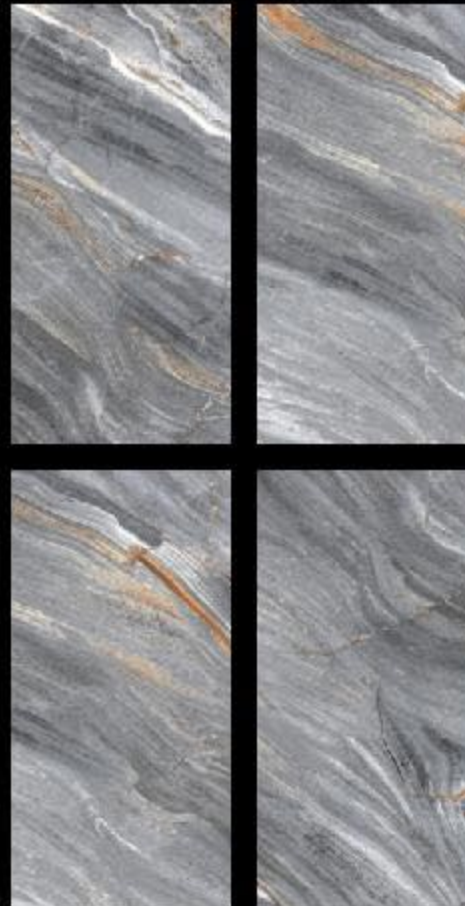

BETHANY BLACK

SIZE :

600X1200MM