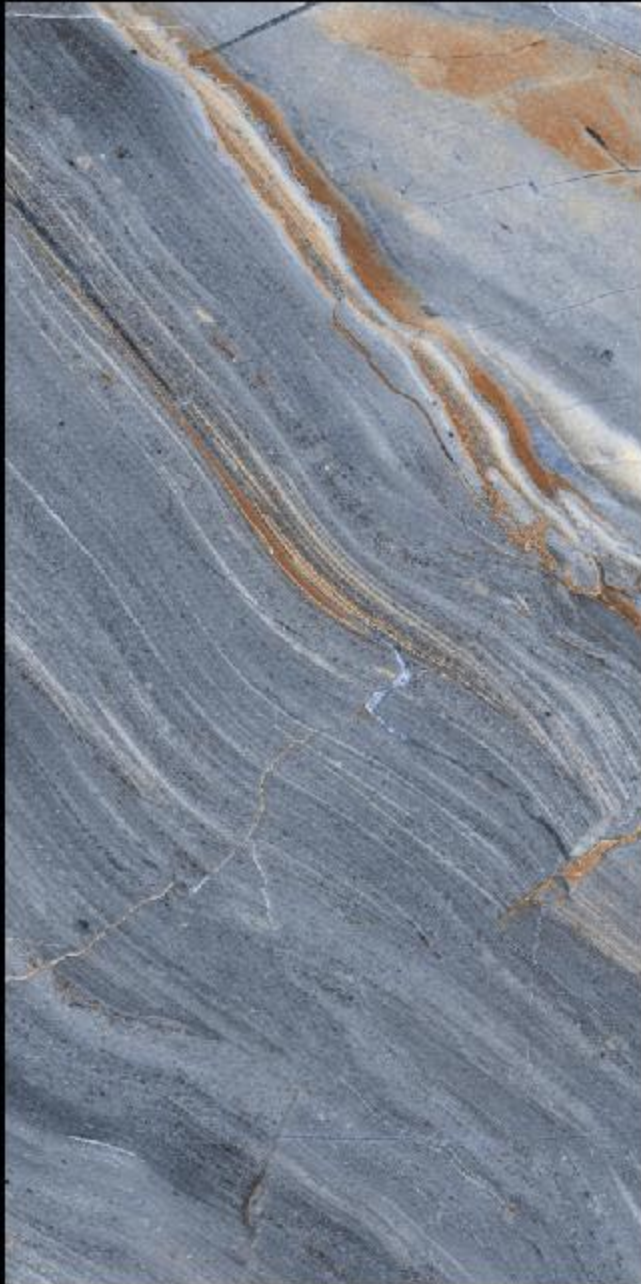

## BETHANY BLACK

SIZE :

600X1200MM

Thickness :  
9mm

RANDOM : 05

Glossy  
series