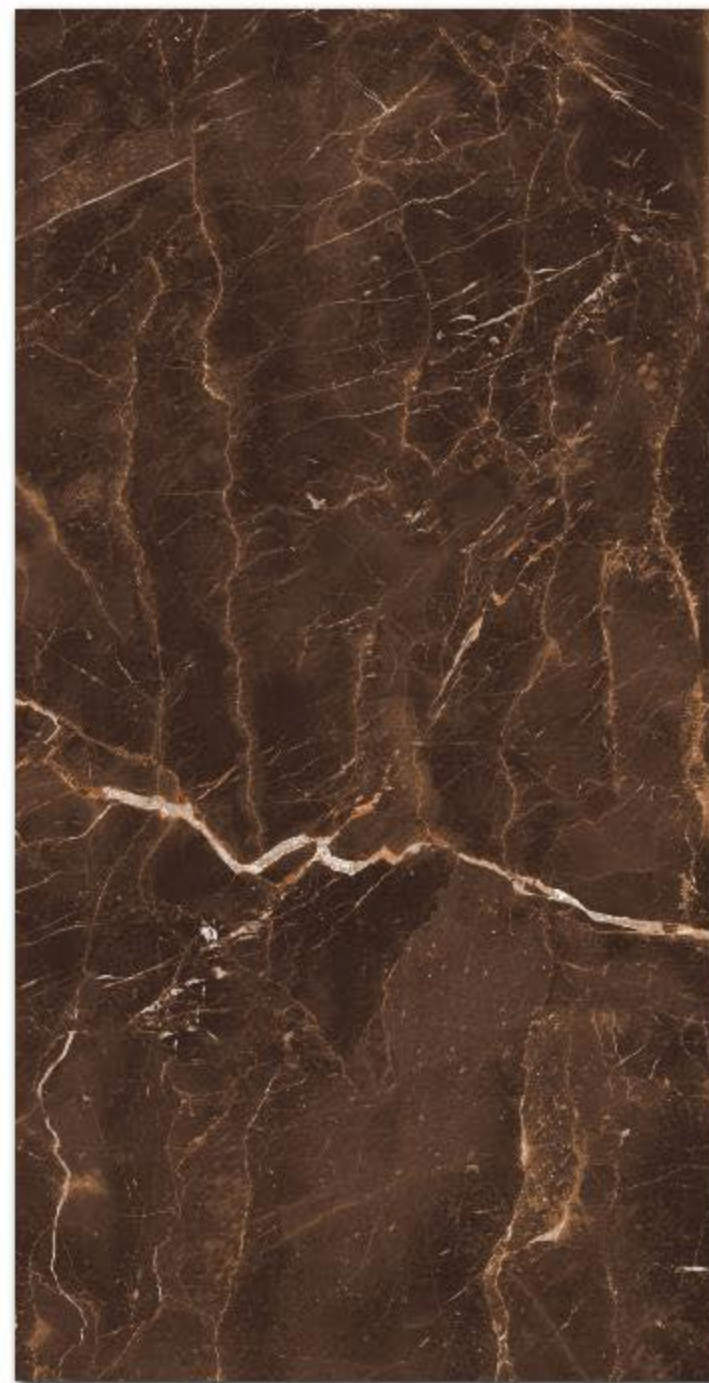

JOGGER COFFEE

Finish :

HIGH GLOSS

Size :

600X1200MM

Thickness :

9MM

**High
Gloss** SERIES

Random : 3