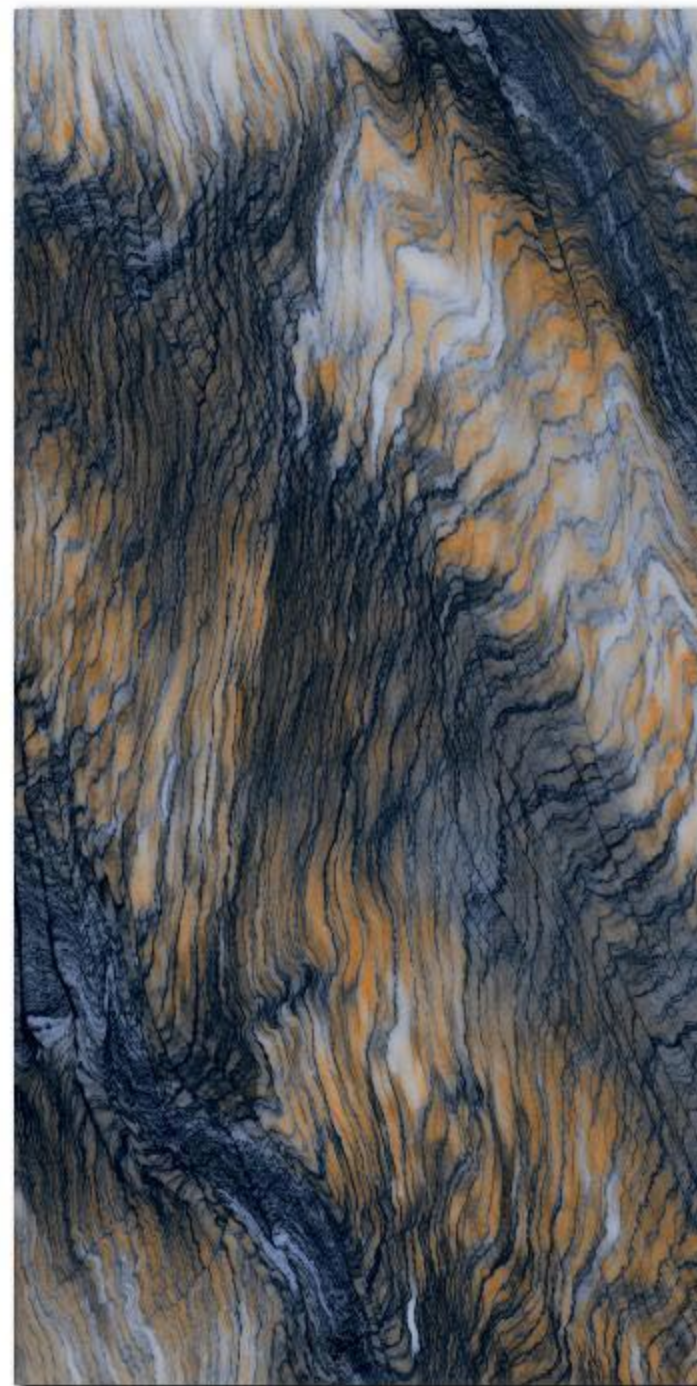

FUSION BLUE

Finish :

HIGH GLOSS

Size :

600X1200MM

Thickness :

9MM

**High
Gloss** SERIES

Random : 4