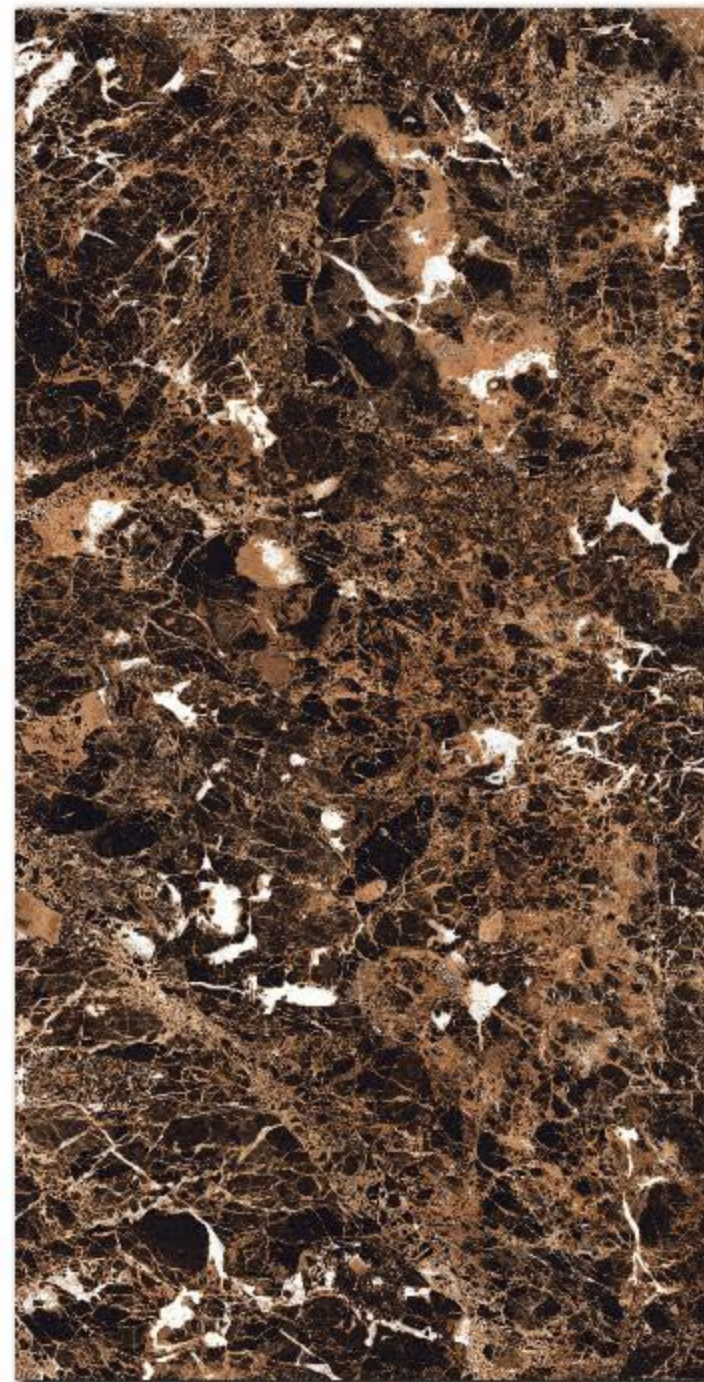

HIGH GLOSS

Size :

600X1200MM

Thickness :

9MM

**High
Gloss** SERIES

Random : 3

EMPRADOR BLUE