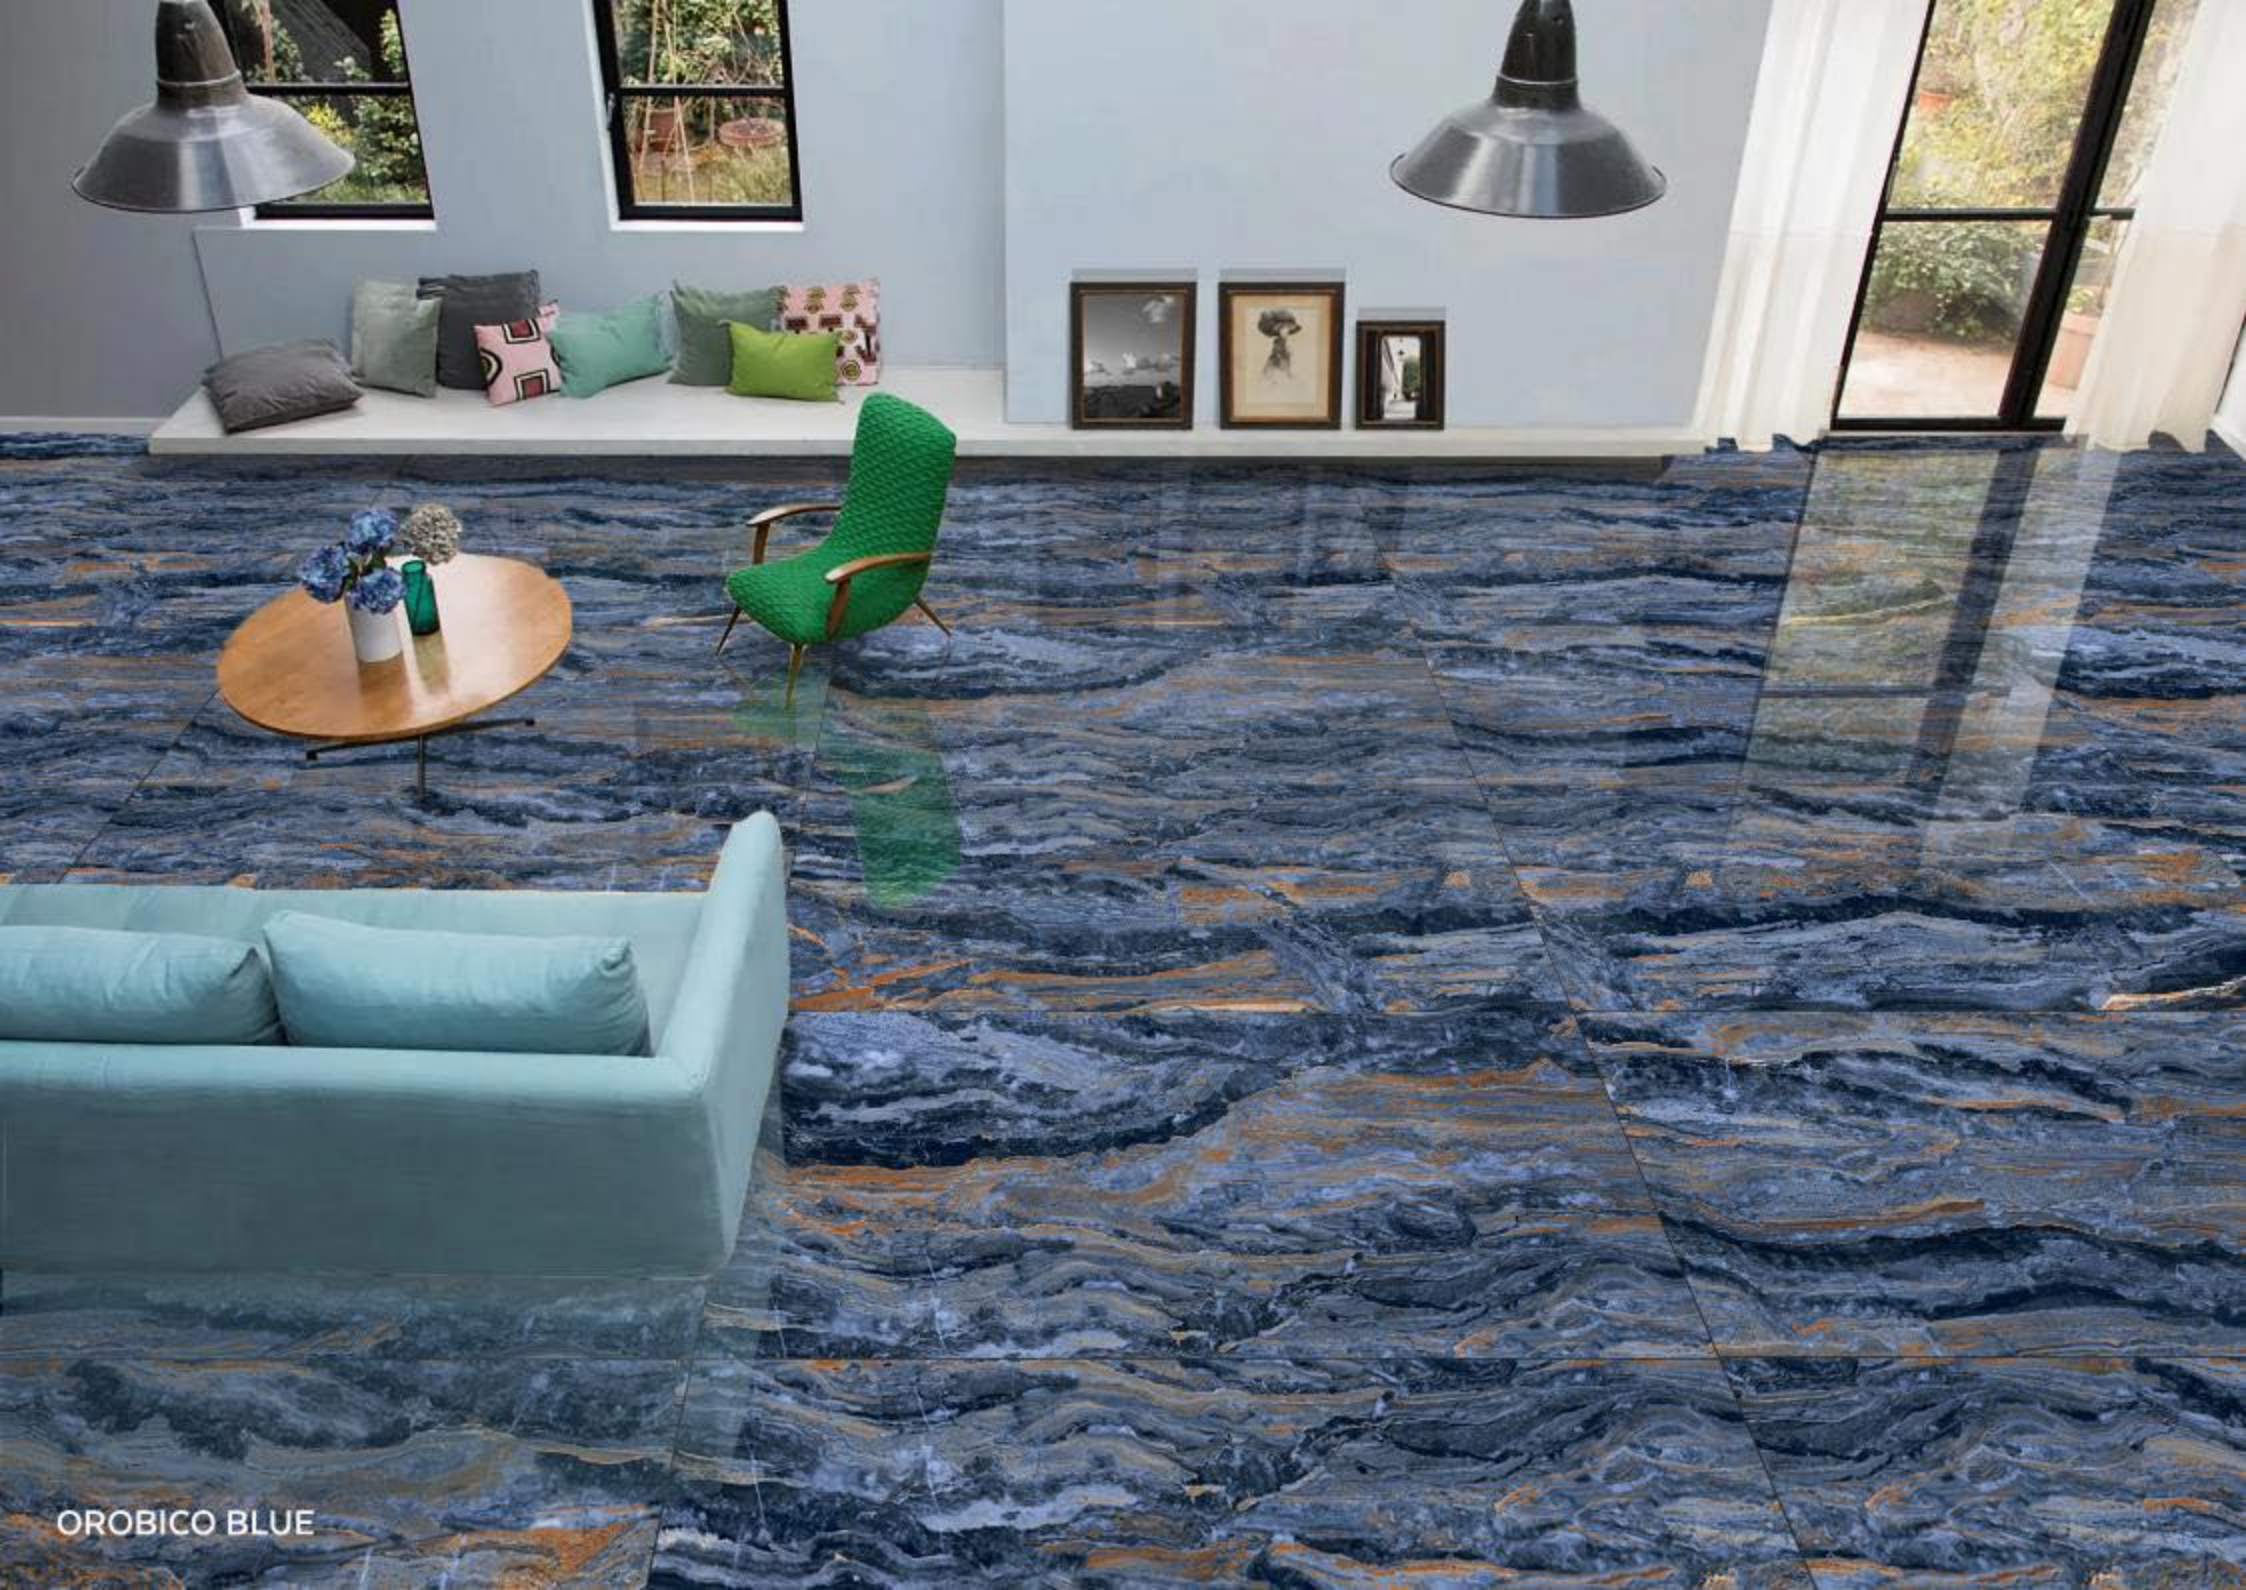

OROBICO BLUE

OROBICO BLUE

Finish :

HIGH GLOSS

Size :

600X1200MM

Thickness :

9MM