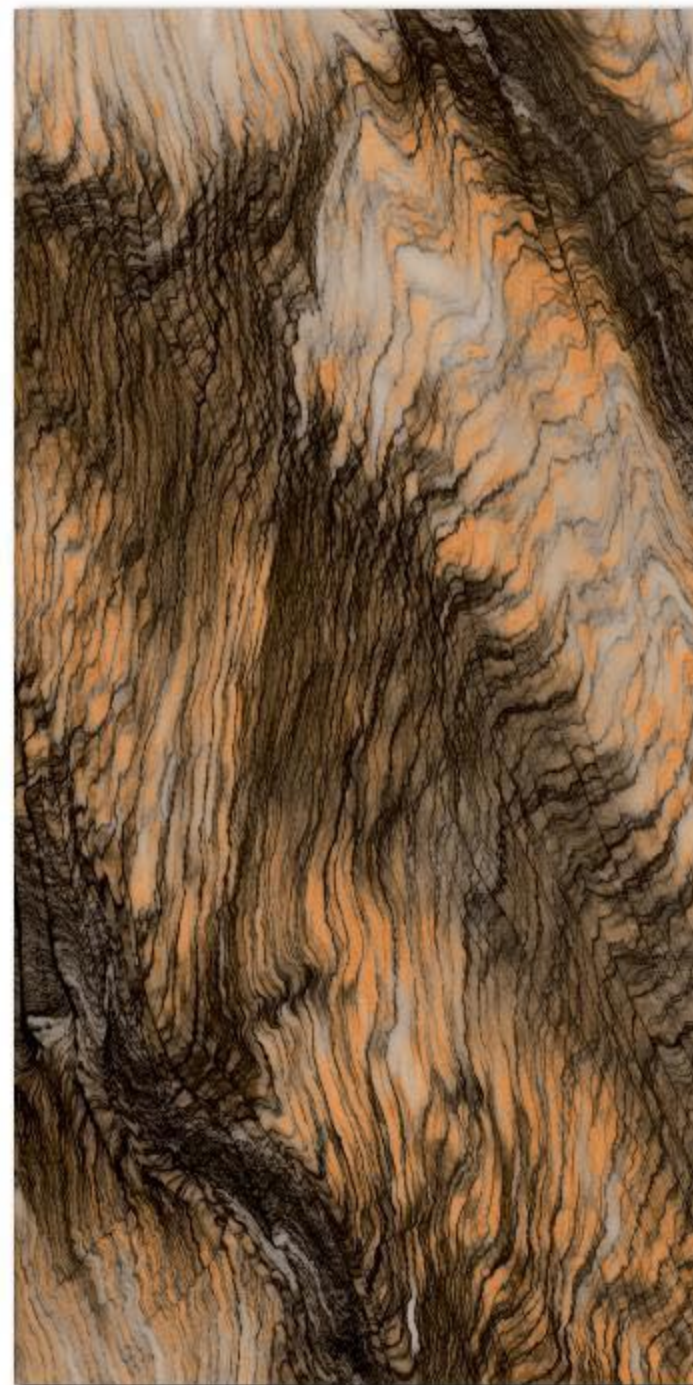

9MM

**High
Gloss** SERIES

Random : 4

FUSION CHARCOL

Finish :

HIGH GLOSS

Size :

600X1200MM