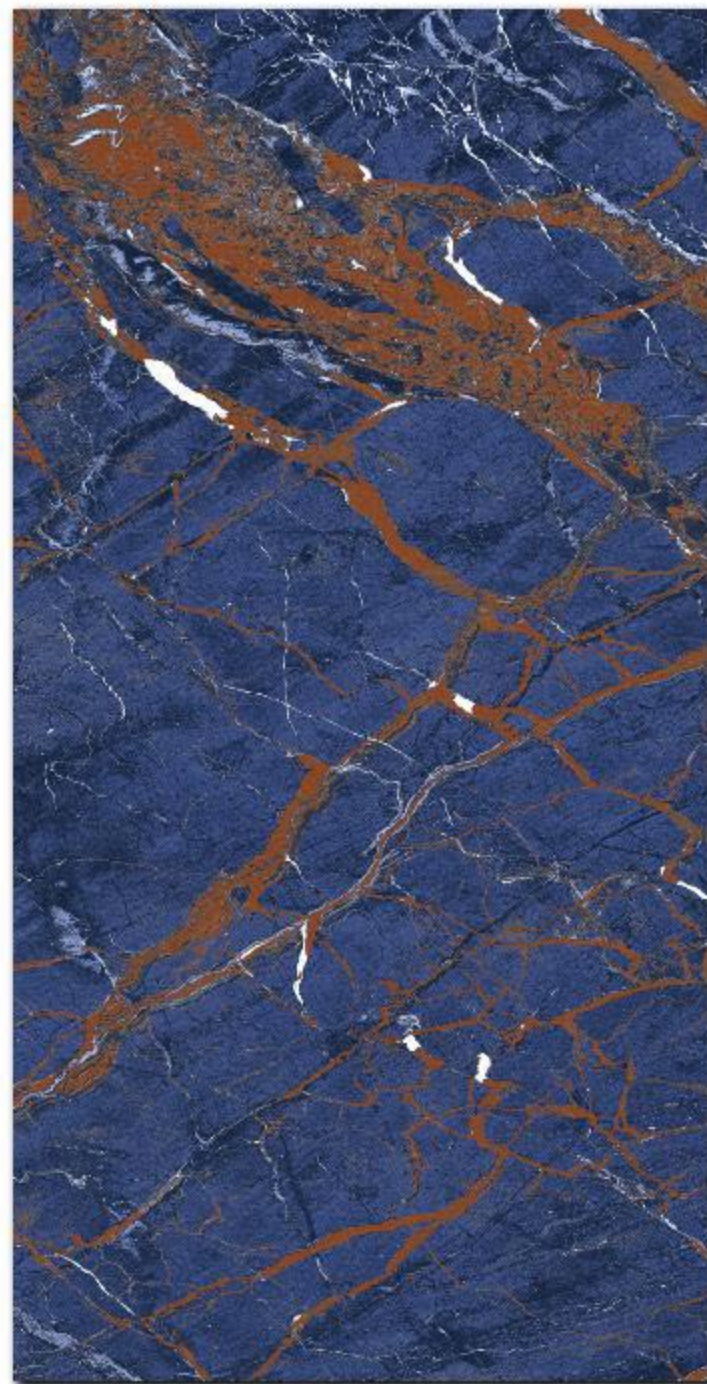

ZOYA BLUE

Finish :

HIGH GLOSS

Size :

600X1200MM

Thickness :

9MM

**High
Gloss** SERIES

Random : 3