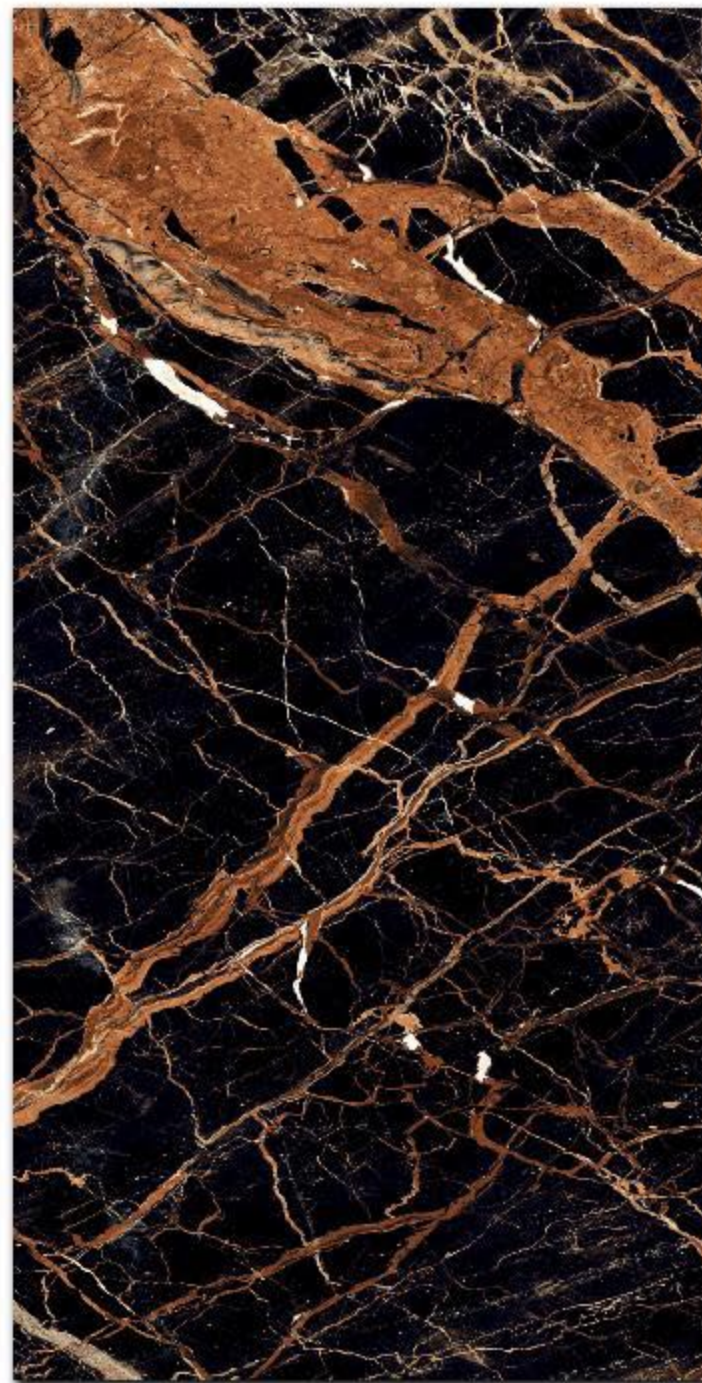

ZOYA BROWN

Finish :

HIGH GLOSS

Size :

600X1200MM

Thickness :

9MM

High
Gloss SERIES

Random : 3