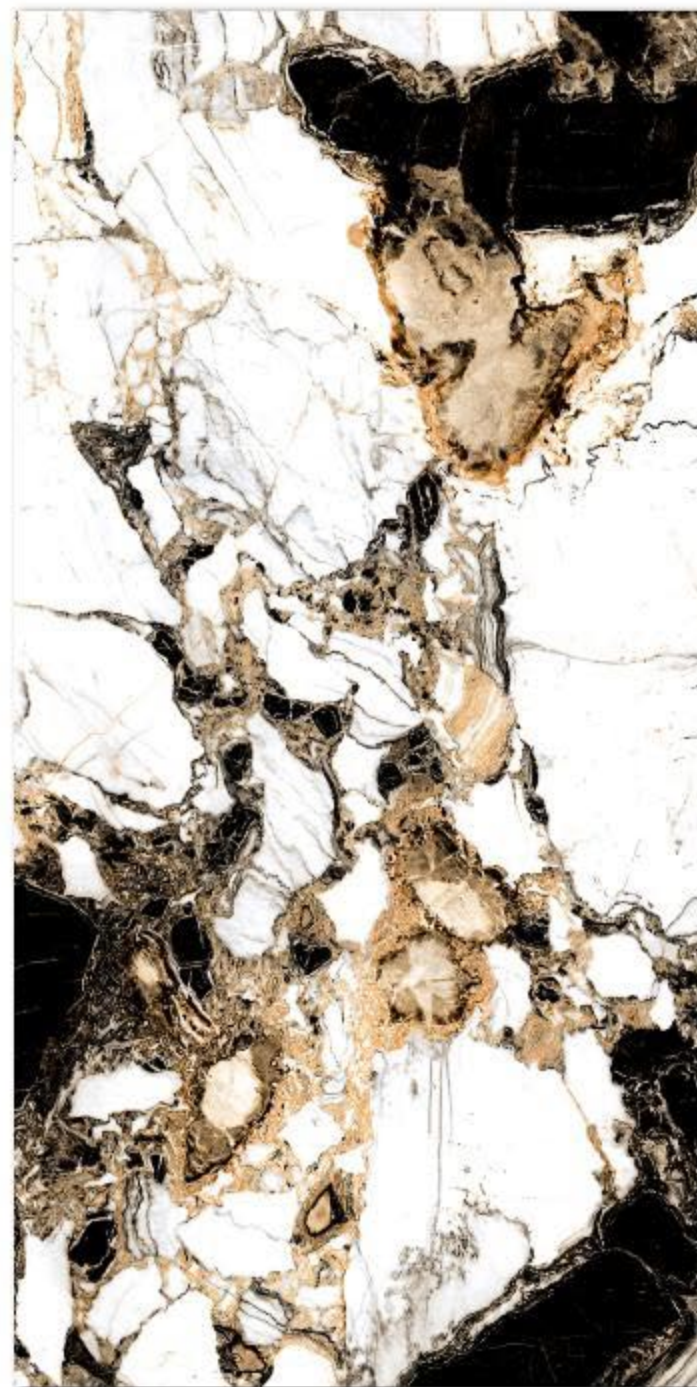

HIGH GLOSS

Size :

600X1200MM

Thickness :

9MM

**High
Gloss** SERIES

Random : 4

MERIDIAN GOLD