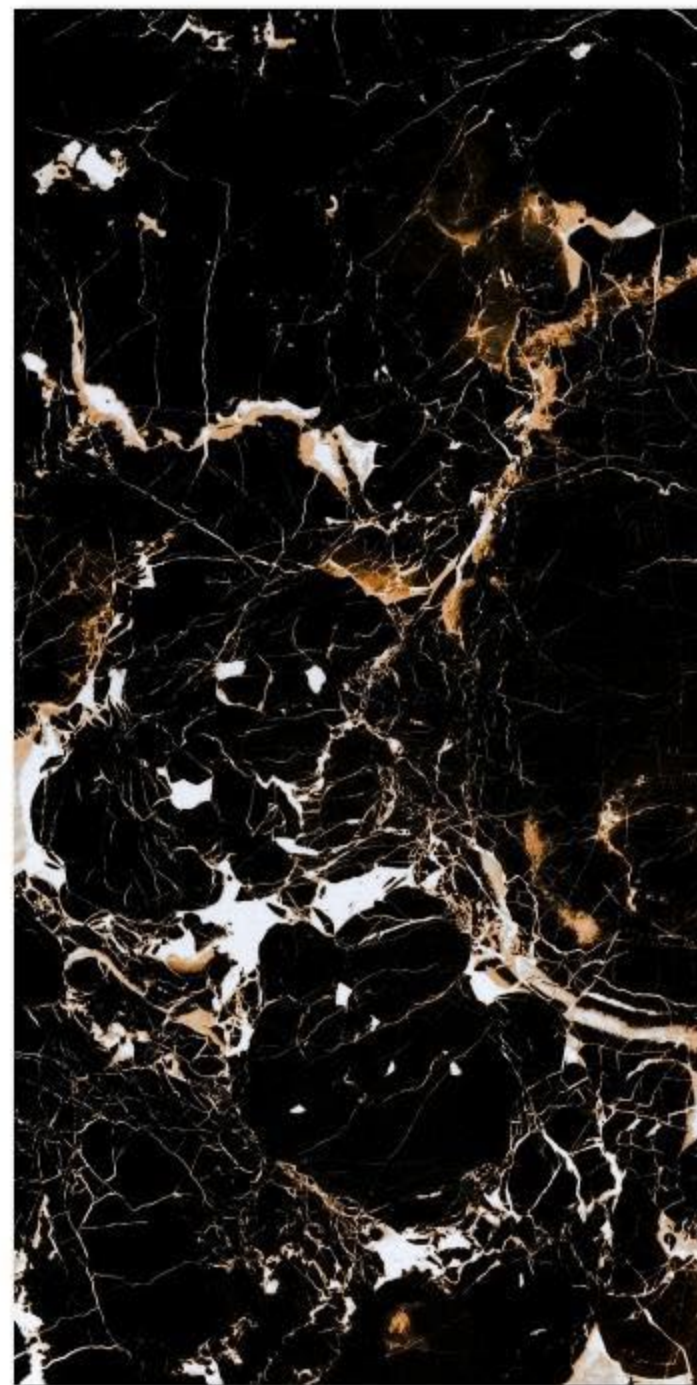

SHADOW BROWN

Finish :

HIGH GLOSS

Size :

600X1200MM

Thickness :

9MM

**High
Gloss** SERIES