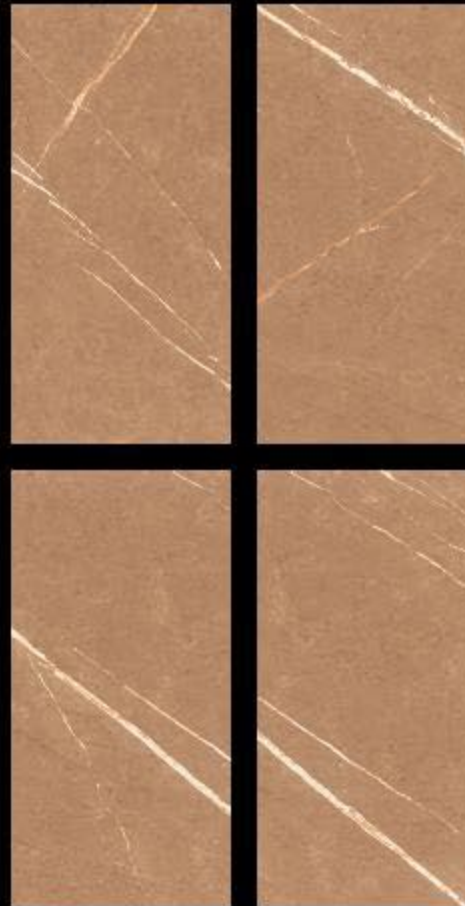

LEVENDER BRONZE

SIZE :

600X1200MM