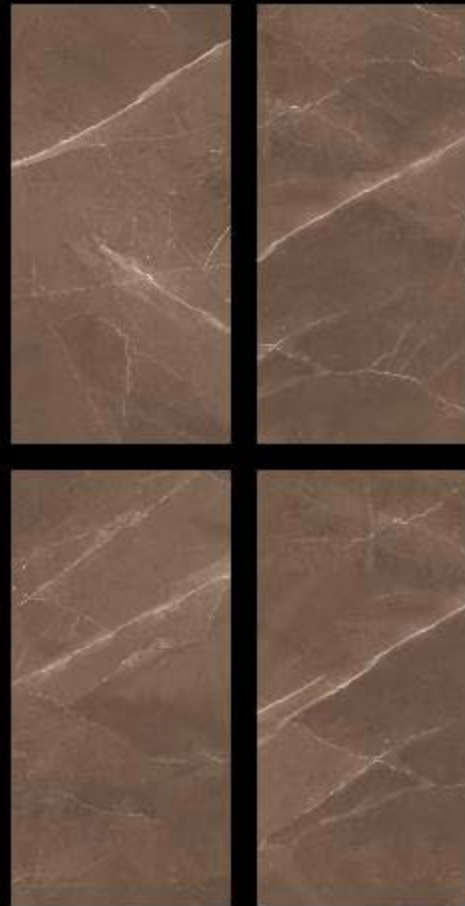

## FLORIS COFFEE

SIZE :

600X1200MM

Thickness :  
9mm

RANDOM : 04

Light  
Dark  
series