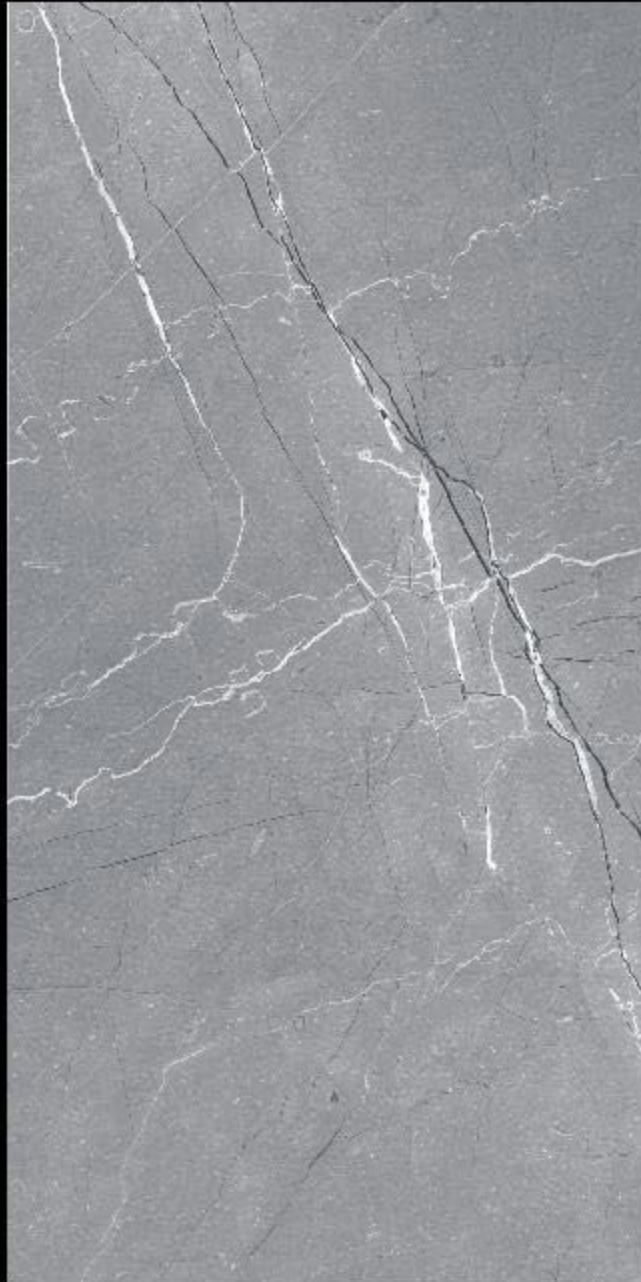

## ARMANO SILVER

SIZE :

**600X1200MM**

Thickness :  
**9mm**

RANDOM : 04

**Light  
Dark**  
series 