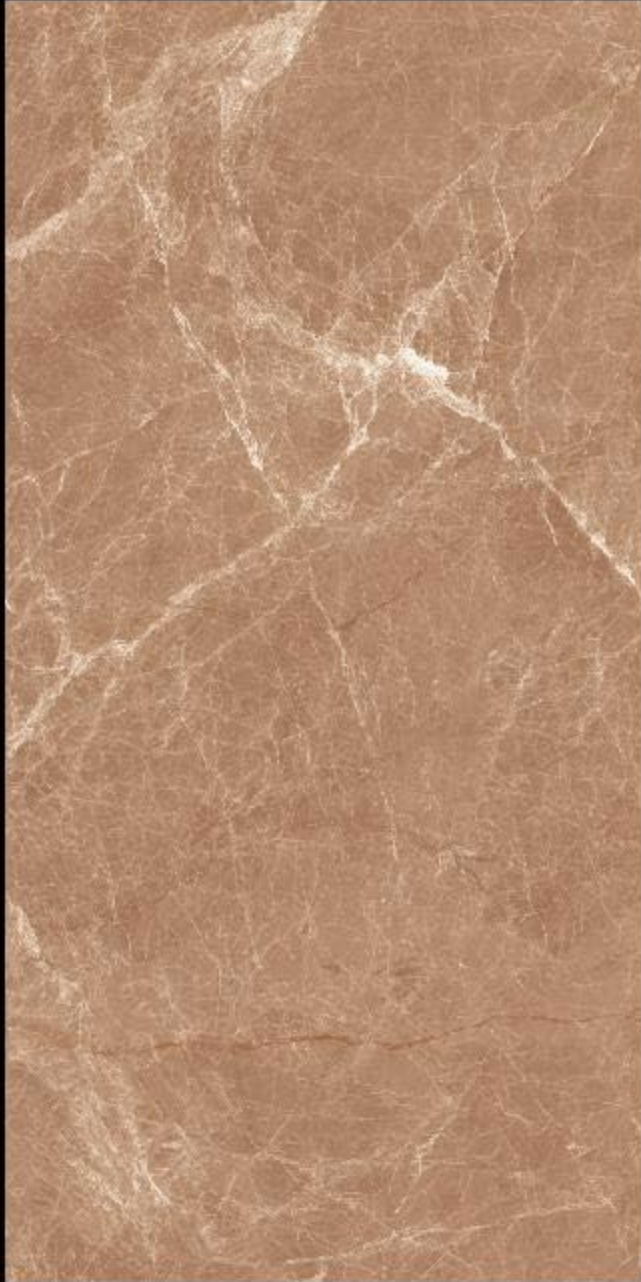

ESSENTIA RED

SIZE :

600X1200MM

Thickness :
9mm

RANDOM : 04

Light
Dark
series