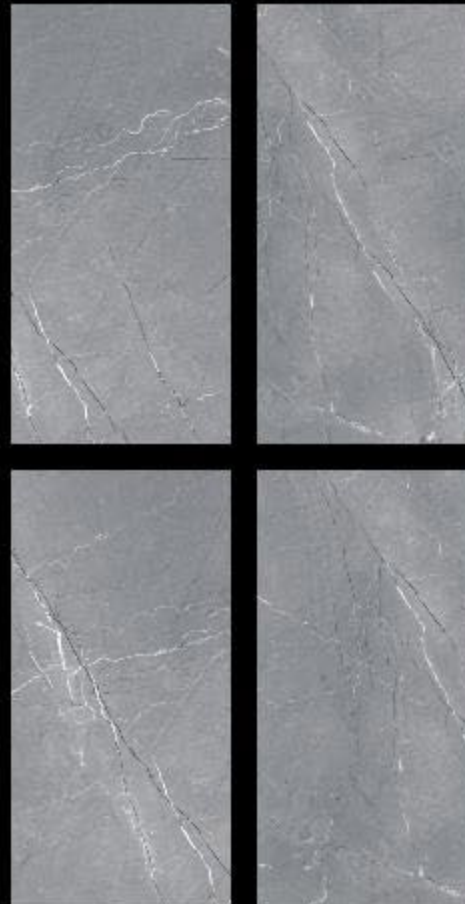

ARMANO GREY

SIZE :

600X1200MM