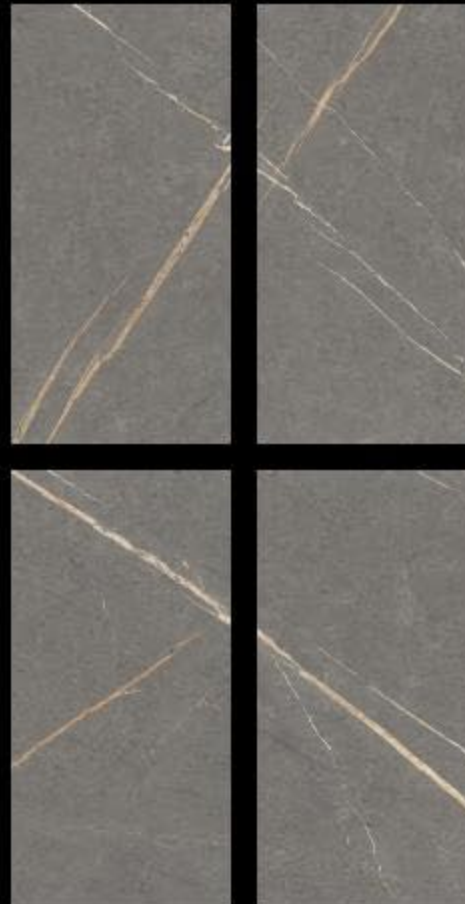

LEVENDER GREY

SIZE :

600X1200MM