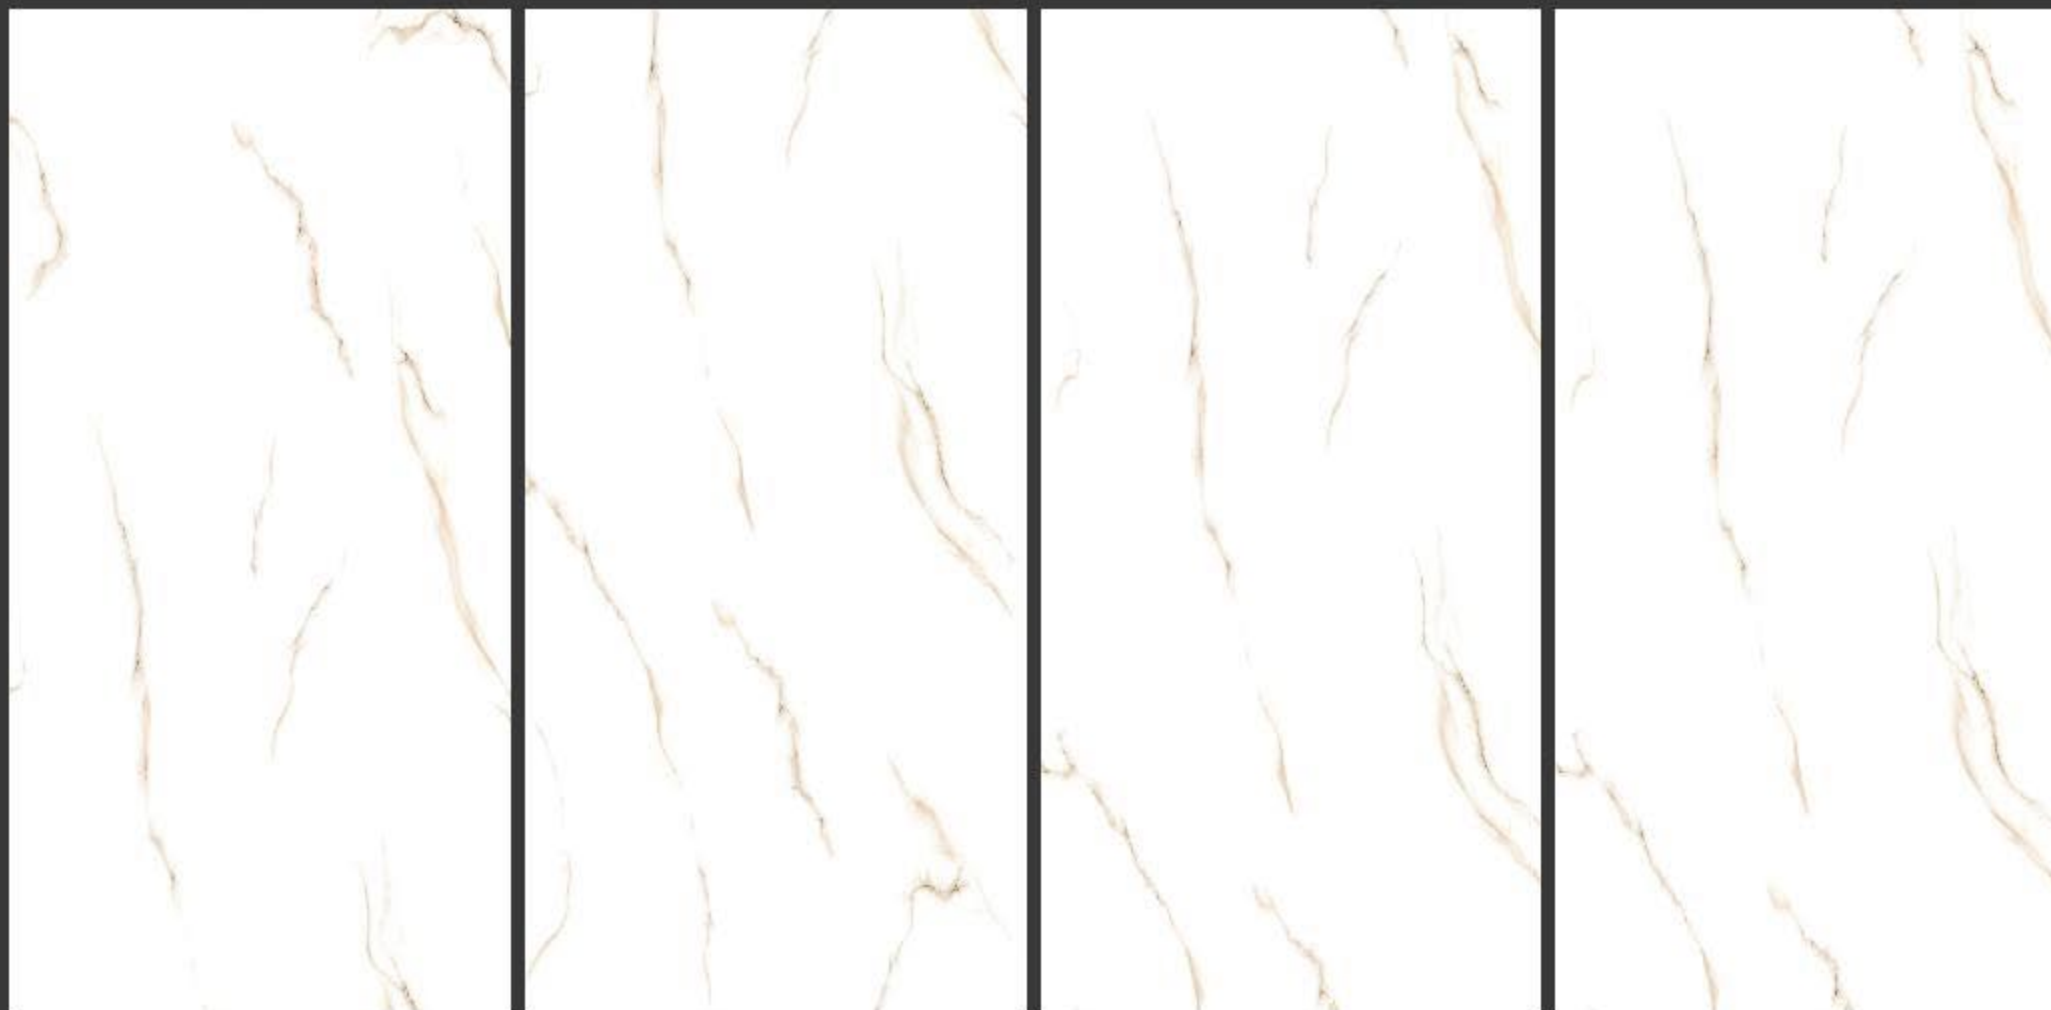

White
series

Advoc
ceramic

STATUARIO GOLD > 600x1200mm > GLOSSY

RANDOM : 3