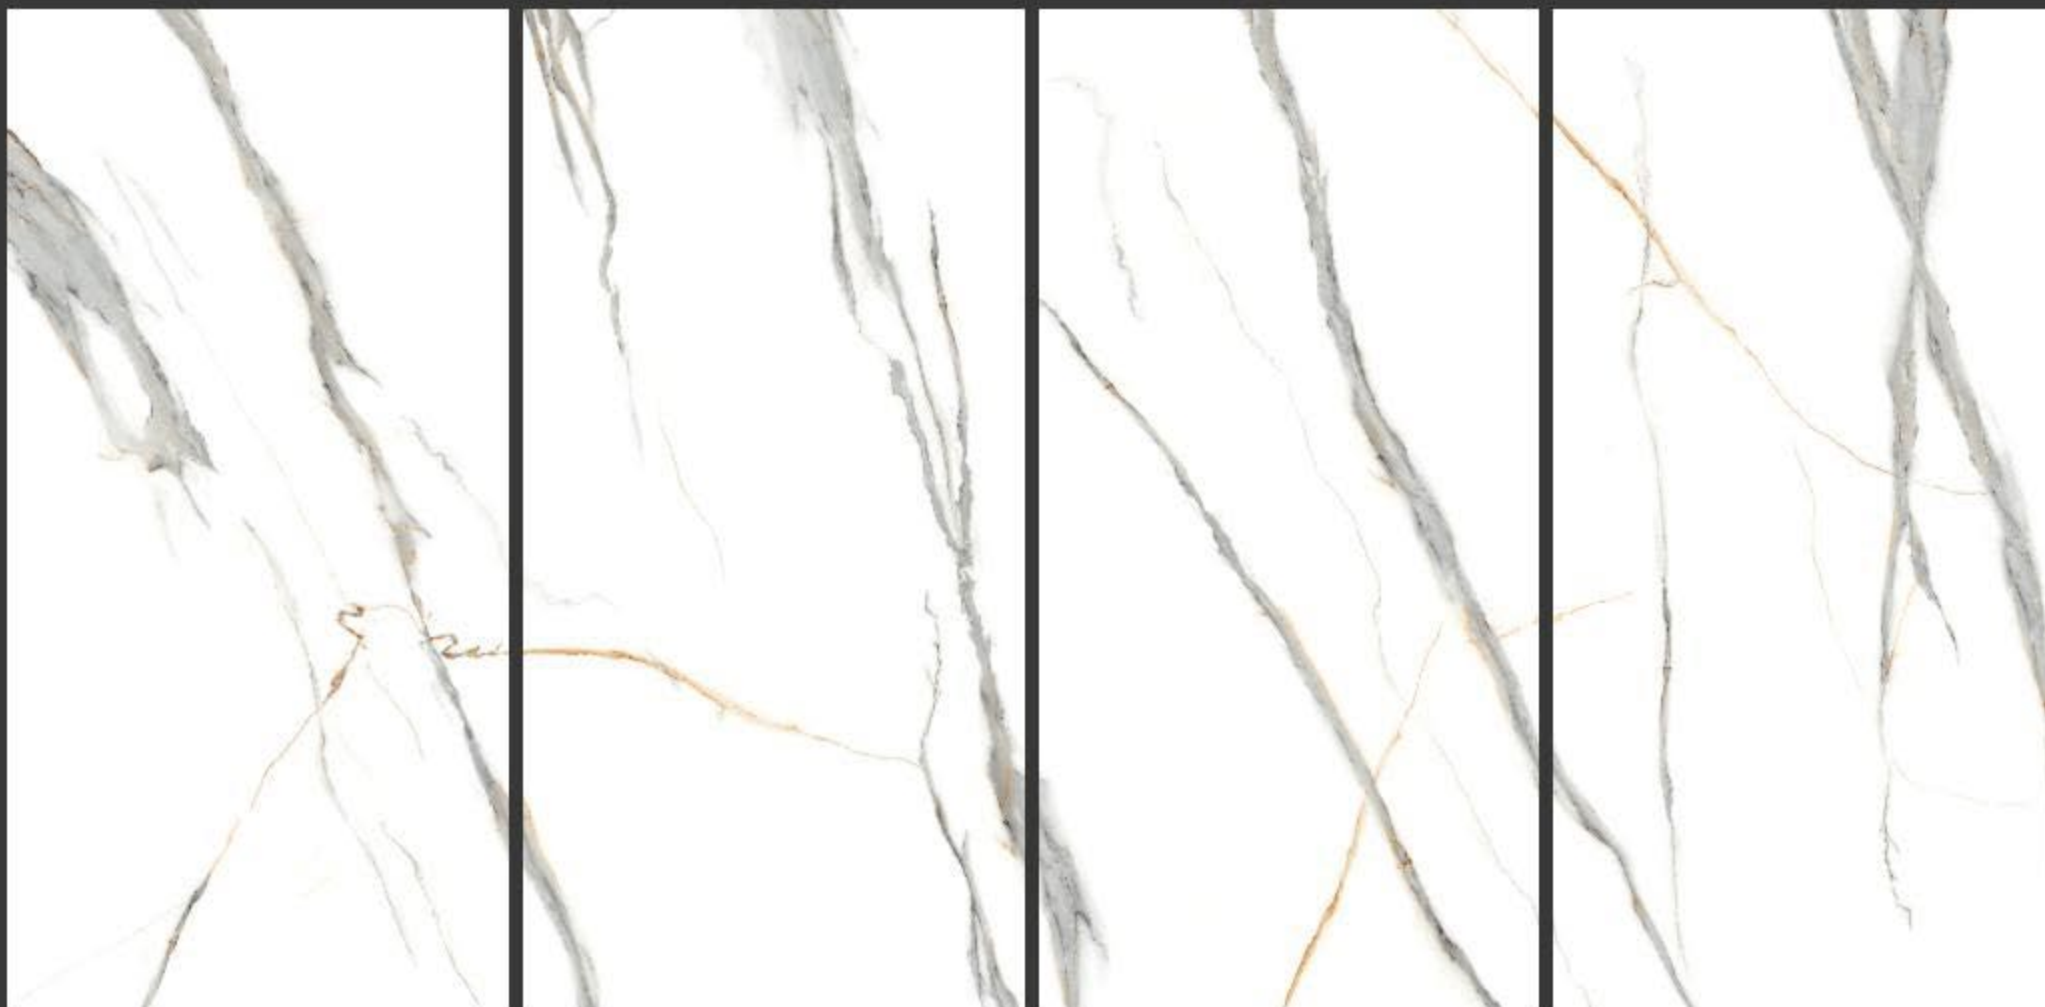

White
series

Advoc
ceramic

AURA WHITE > 600x1200mm > GLOSSY

RANDOM : 5