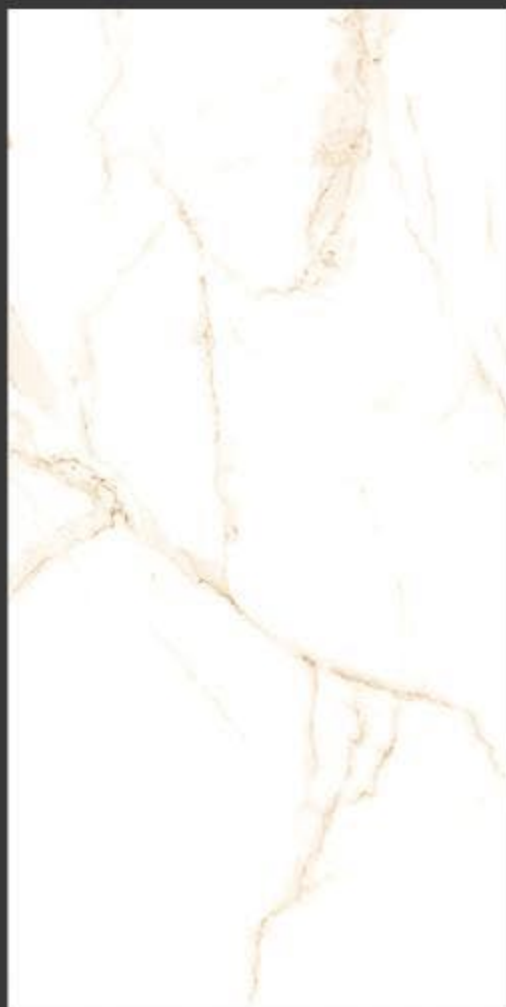

White
series

Advoc
ceramic

SPICE GOLD > 600x1200mm > GLOSSY

RANDOM : 4