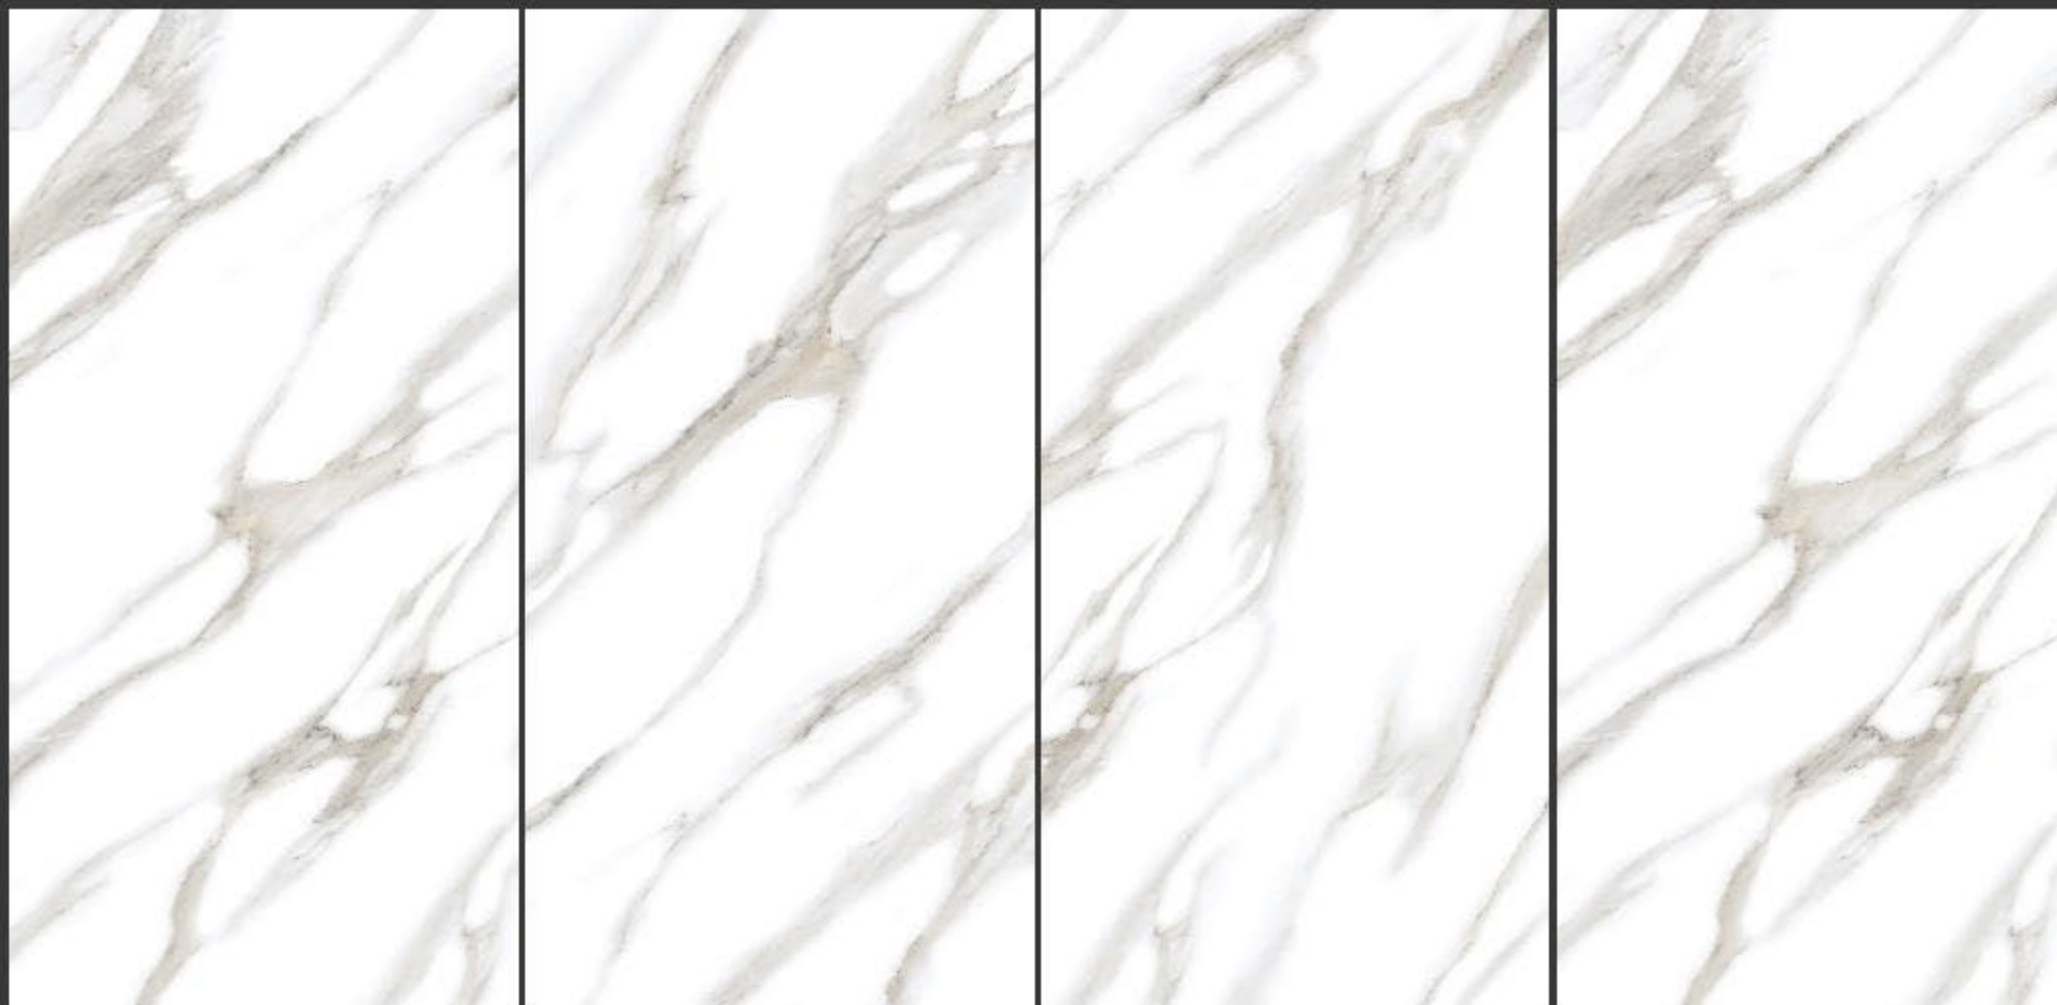

White
series

Advoc
ceramic

MIAMI STATUARIO > 600x1200mm > GLOSSY

RANDOM : 3