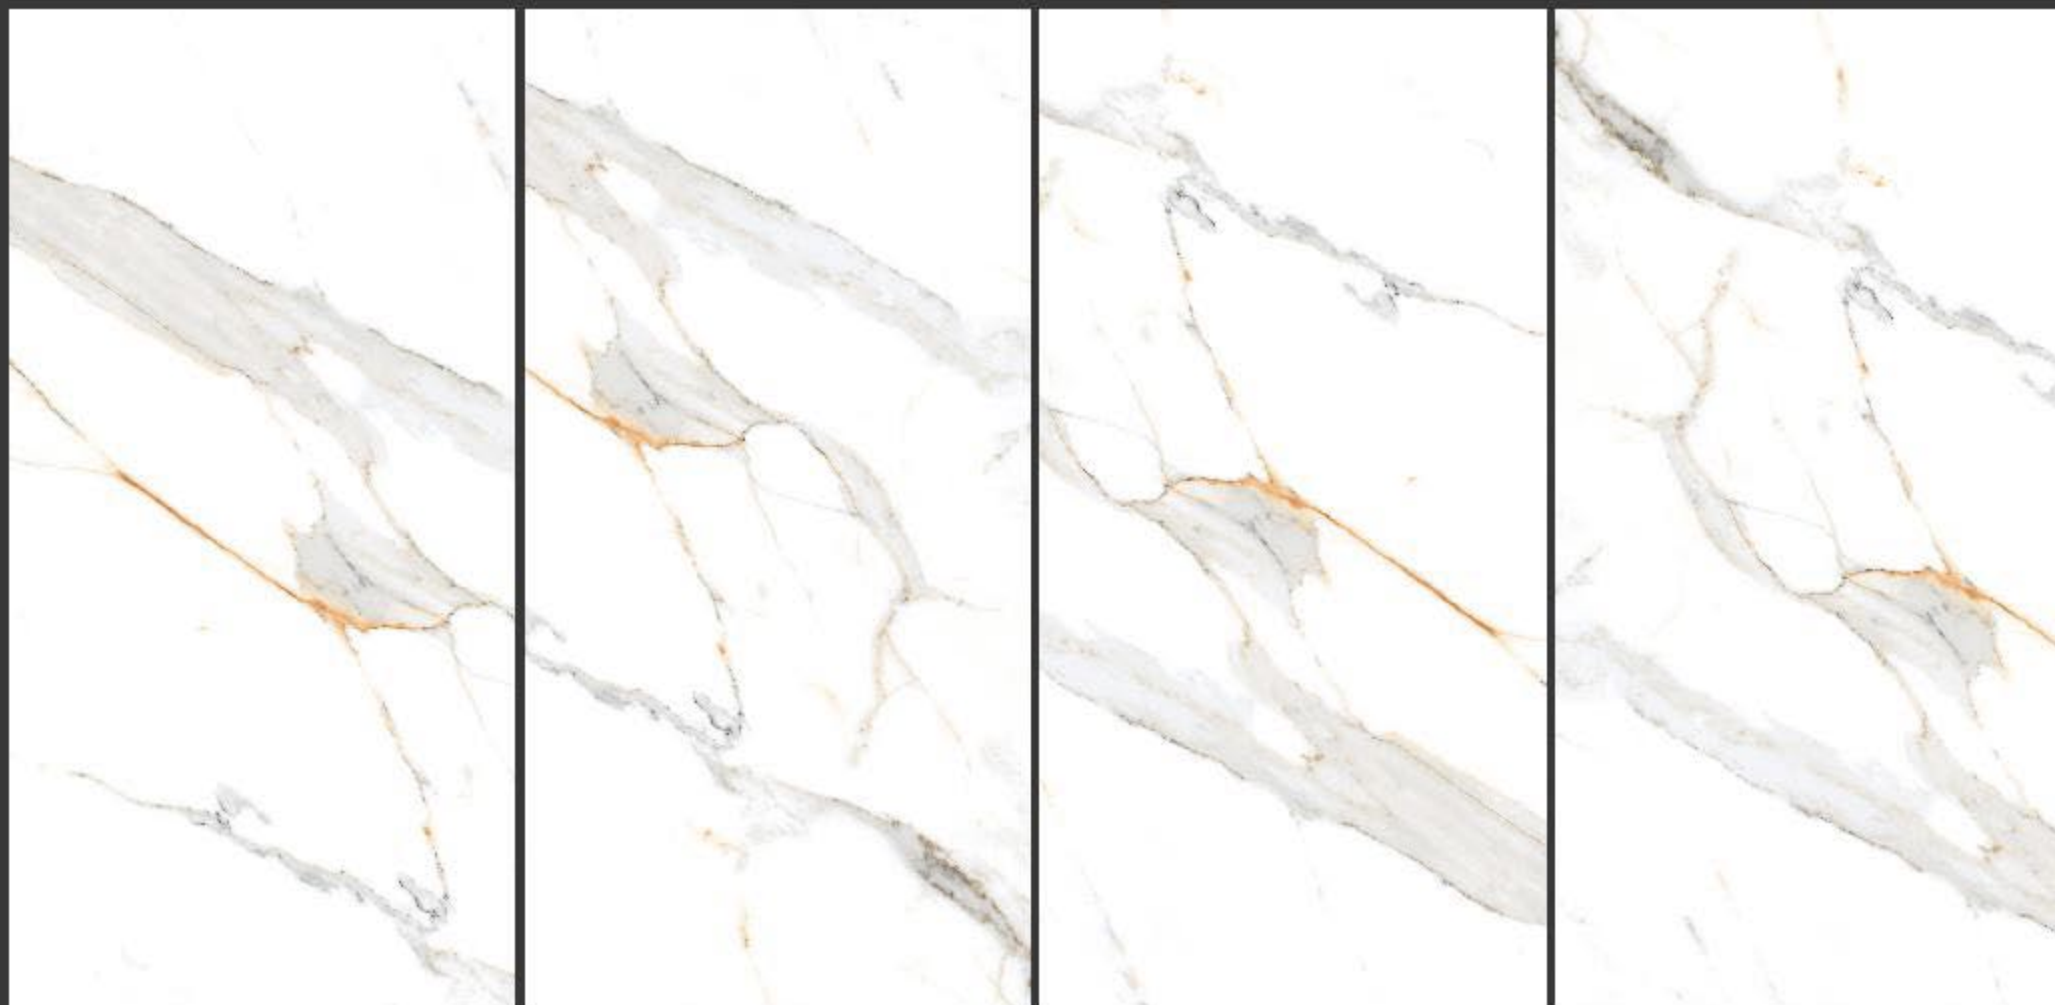

White
series

Advoc
ceramic

ANGEL STATUARIO > 600x1200mm > GLOSSY

RANDOM : 3