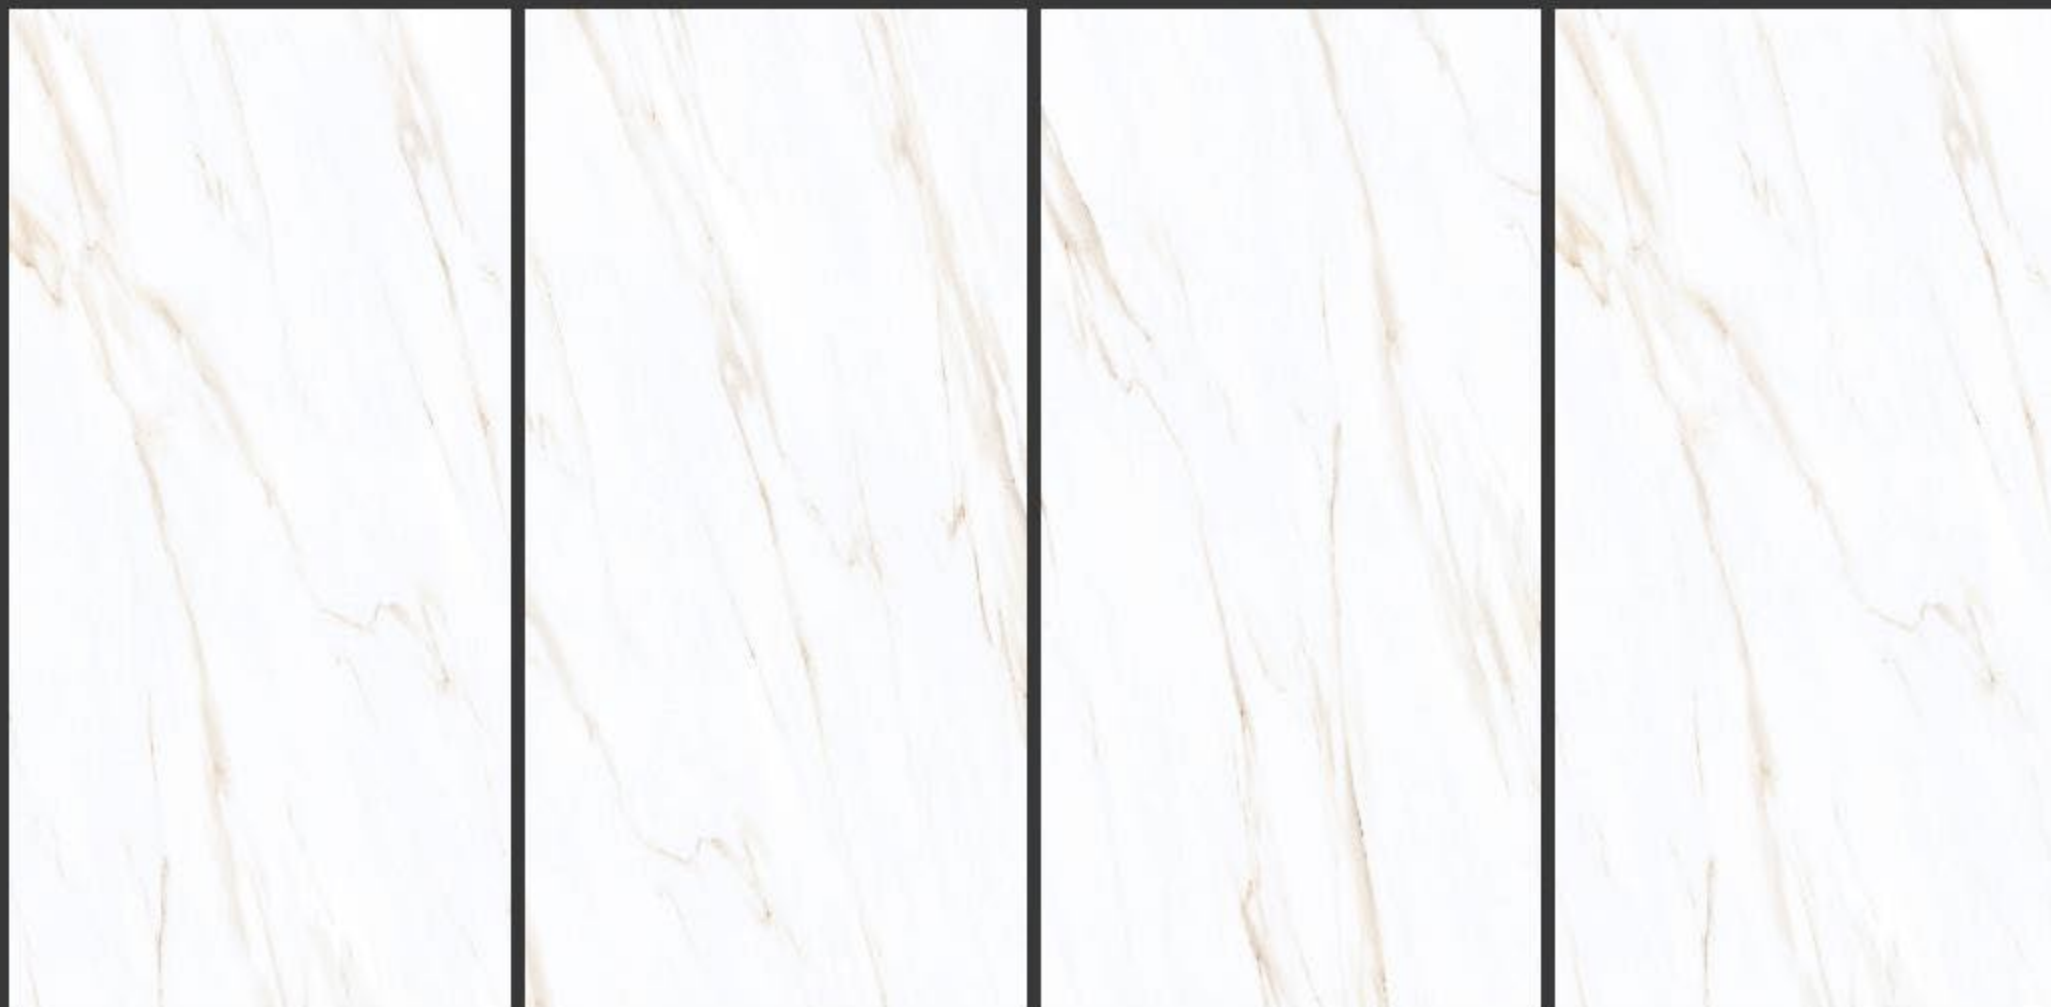

White
series

Advoc
ceramic

VALENCIA WHITE > 600x1200mm > GLOSSY

RANDOM : 6

White
series

Advoc
ceramic

VEGAS STATUARIO > 600x1200mm > GLOSSY

RANDOM : 3