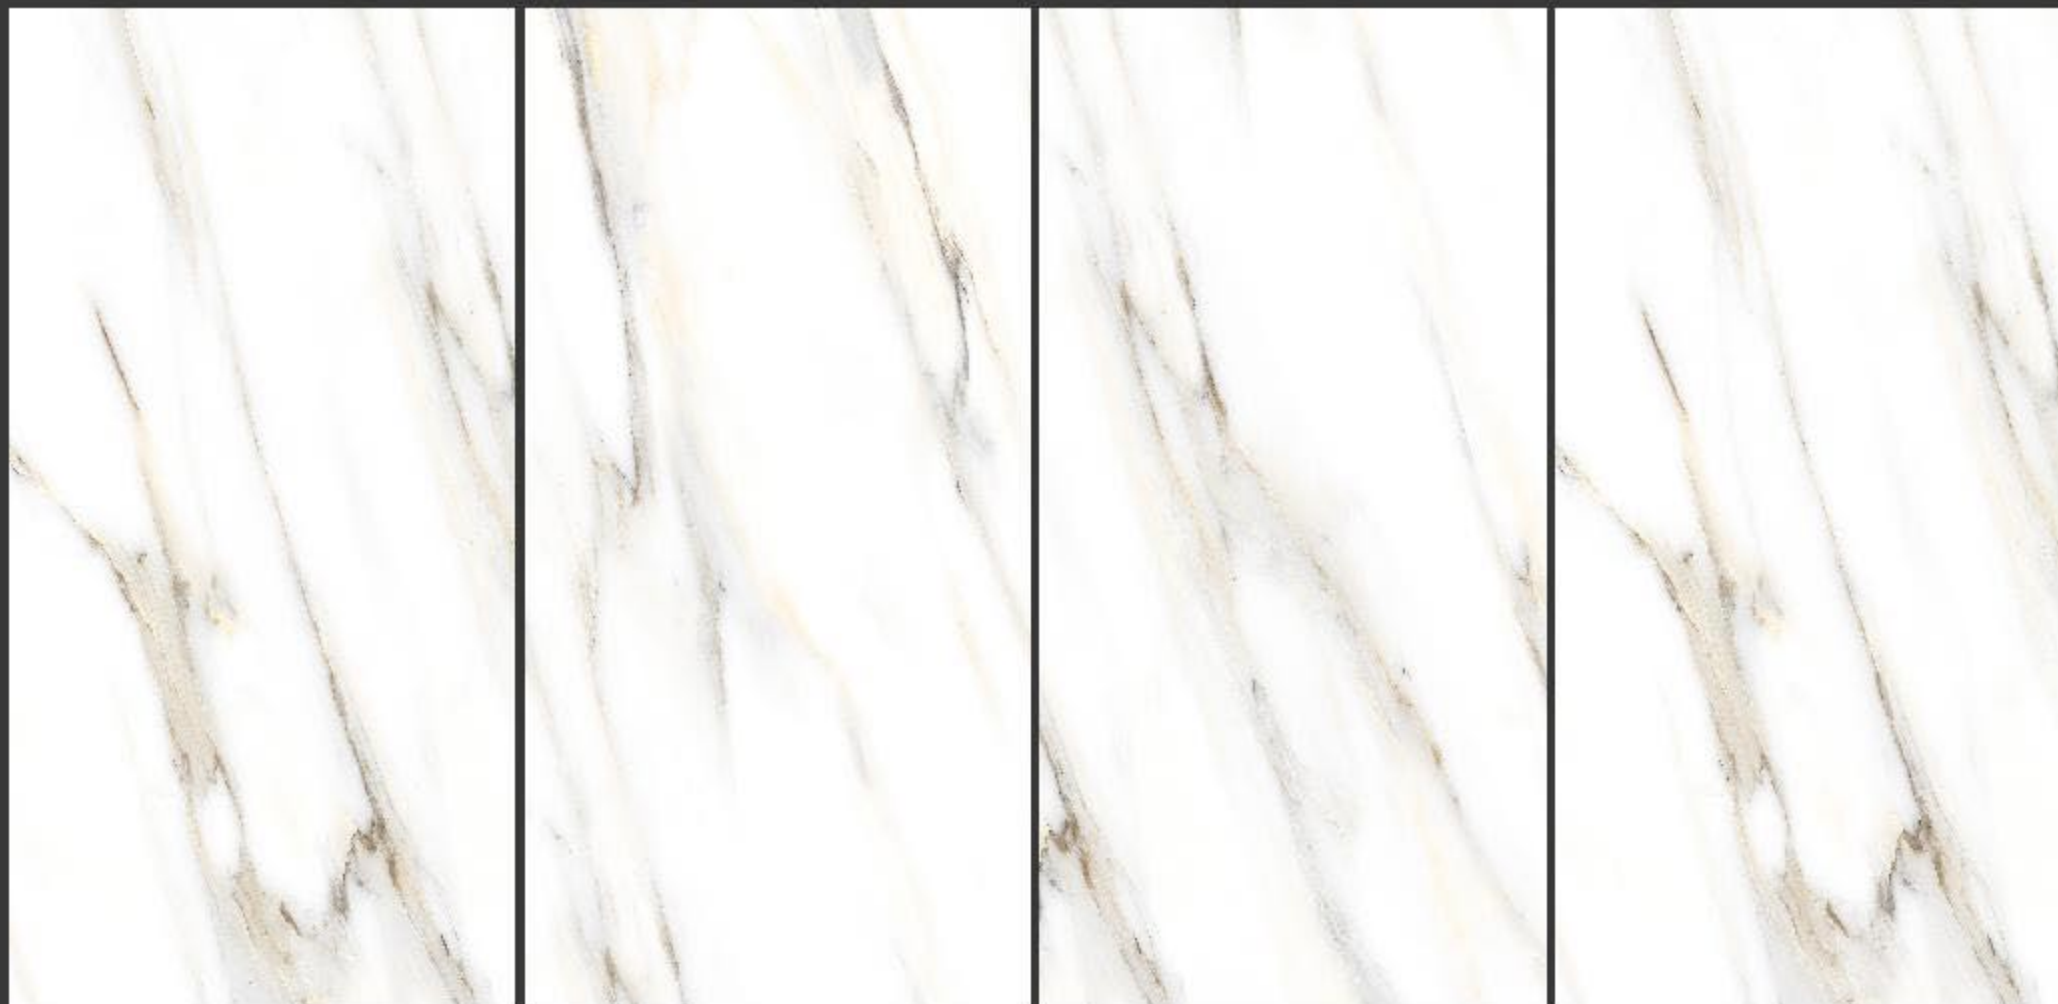

White
series

Advoc
ceramic

LENZ SATUARIO > 600x1200mm > GLOSSY

RANDOM : 3

White
series

Advoc
ceramic

LEVIS SATUARIO > 600x1200mm > GLOSSY

RANDOM : 3