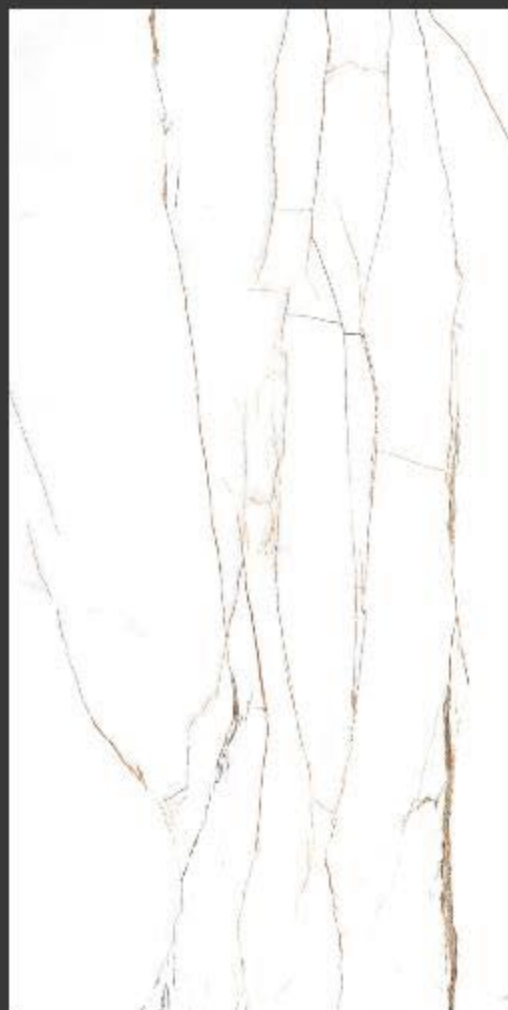

White
series

Advoc
ceramic

GARNET GREY > 600x1200mm > GLOSSY

RANDOM : 5

White
series

Advoc
ceramic

GARNET RED > 600x1200mm > GLOSSY

RANDOM : 5