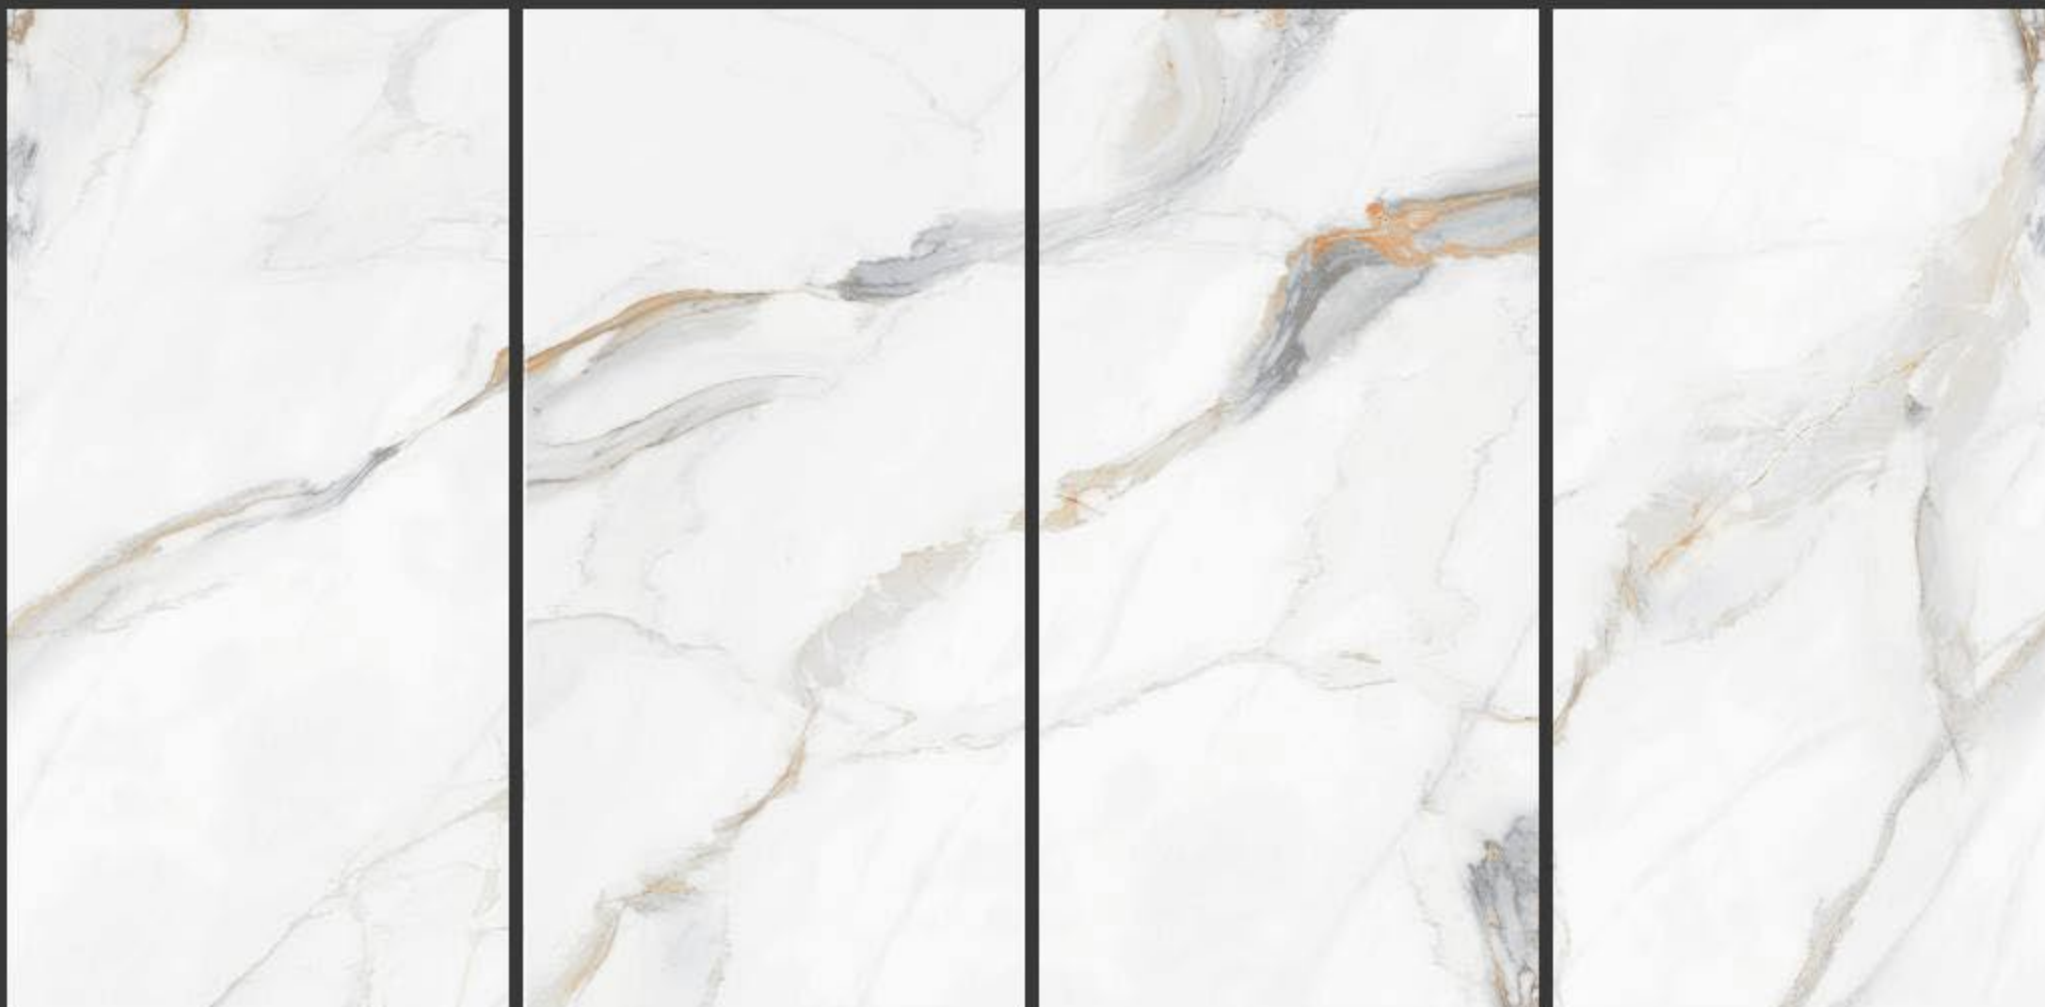

White
series

Advoc
ceramic

DESTON GOLD > 600x1200mm > GLOSSY

RANDOM : 4