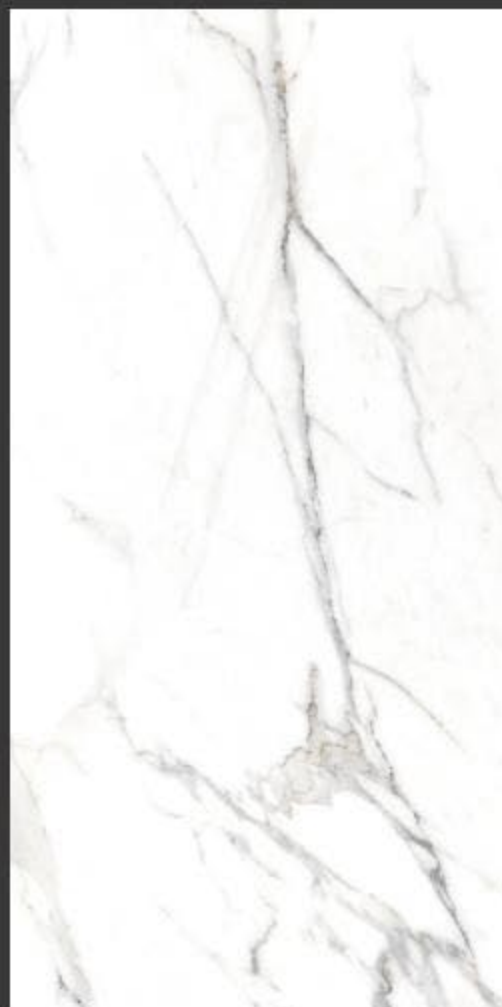

White
series

Advoc
ceramic

CASTLE STATUARIO > 600x1200mm > GLOSSY

RANDOM : 3

White
series

Advoc
ceramic

CITRON BRILLO > 600x1200mm > GLOSSY

RANDOM : 5