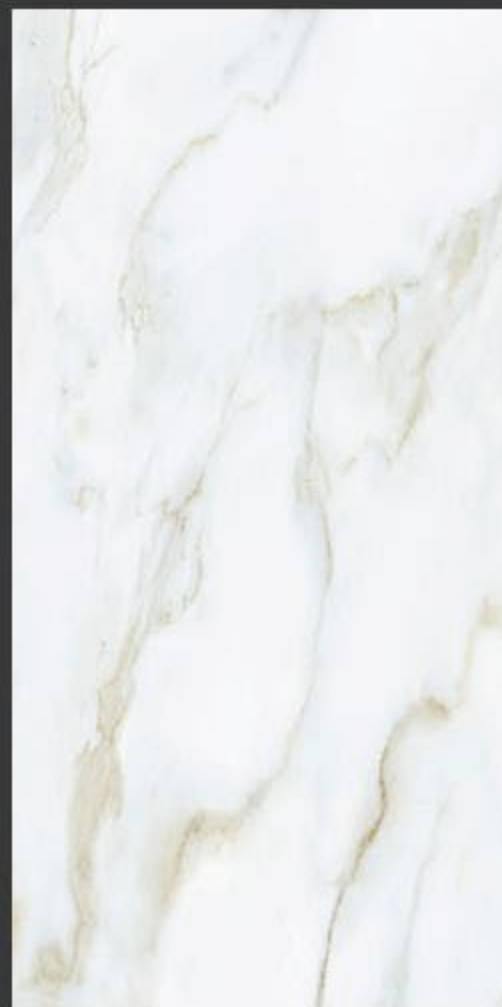

White
series

Advoc
ceramic

SEGESTA GREY > 600x1200mm > GLOSSY

RANDOM : 6

White
series

Advoc
ceramic

SKYRIM WHITE > 600x1200mm > GLOSSY

RANDOM : 4