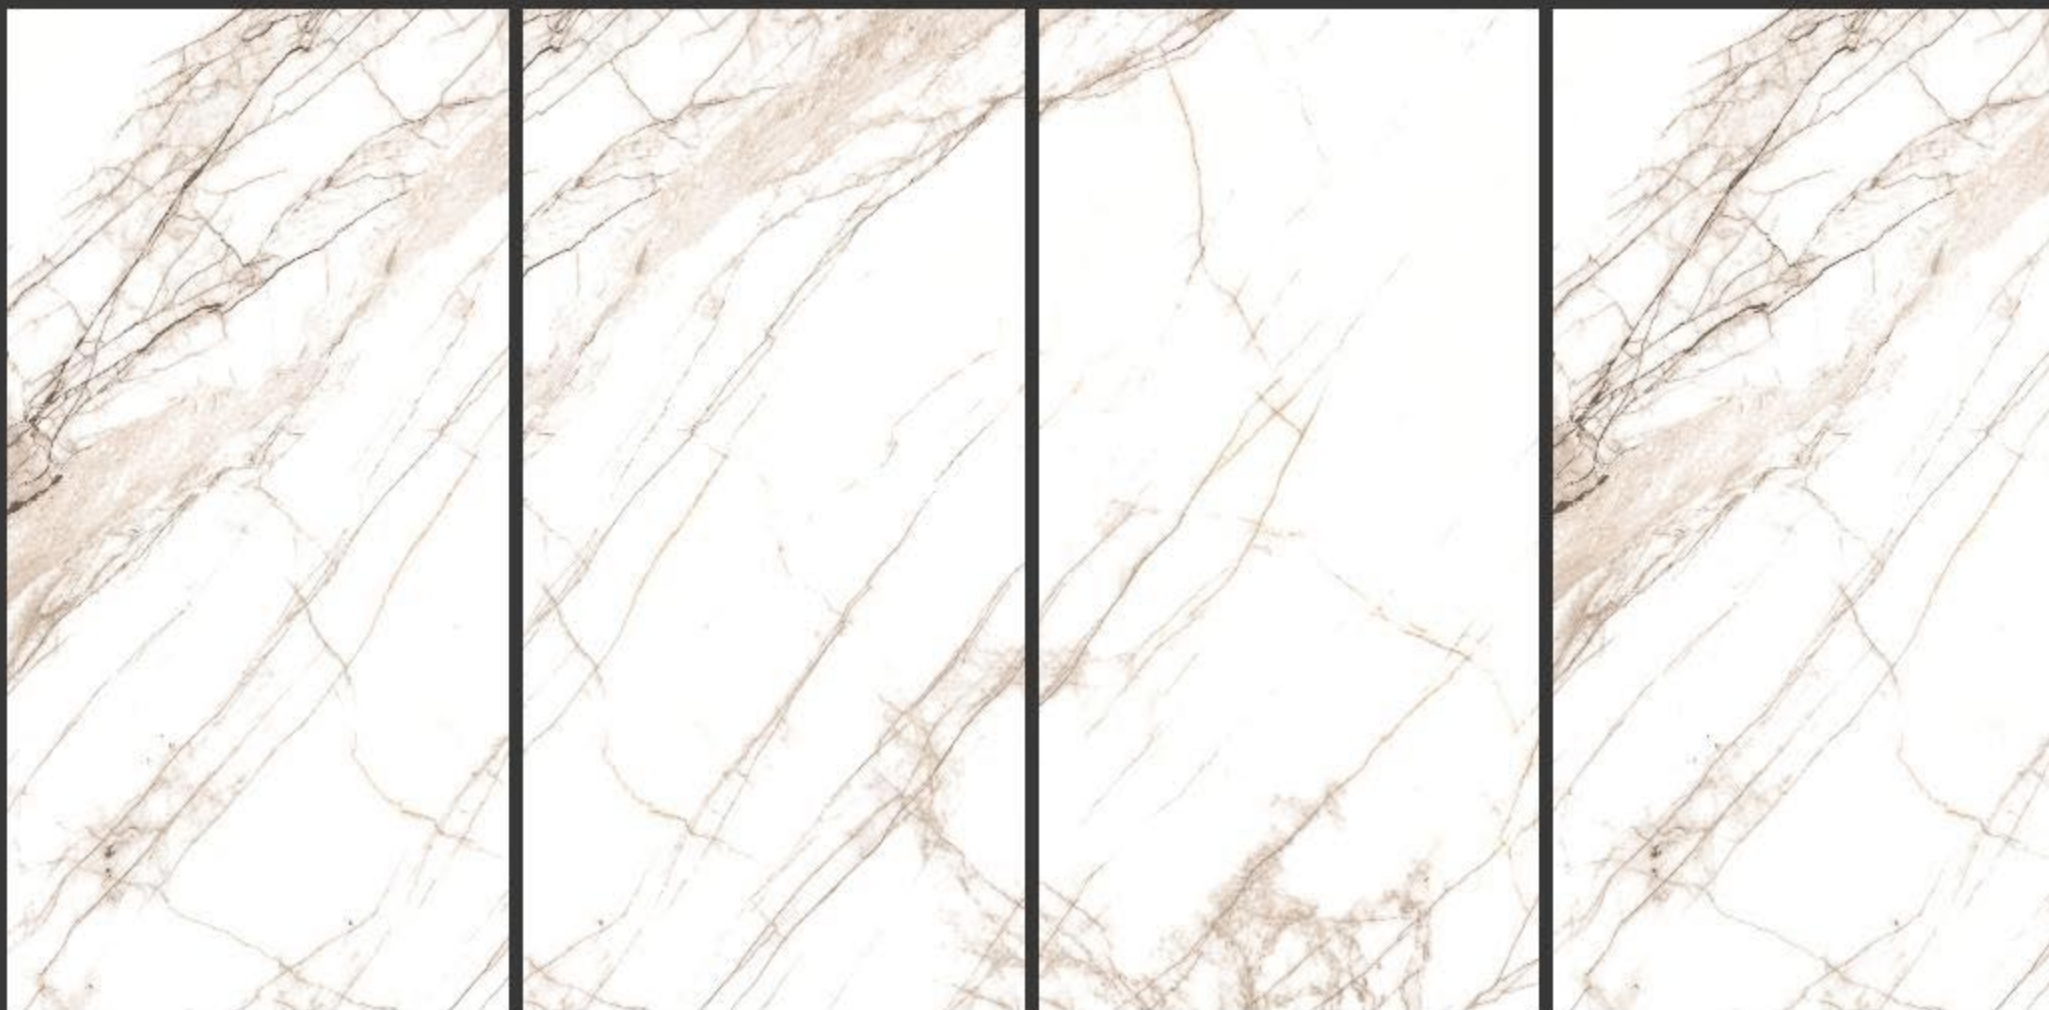

White
series

Advoc
ceramic

DELUXE BROWN > 600x1200mm > GLOSSY

RANDOM : 3