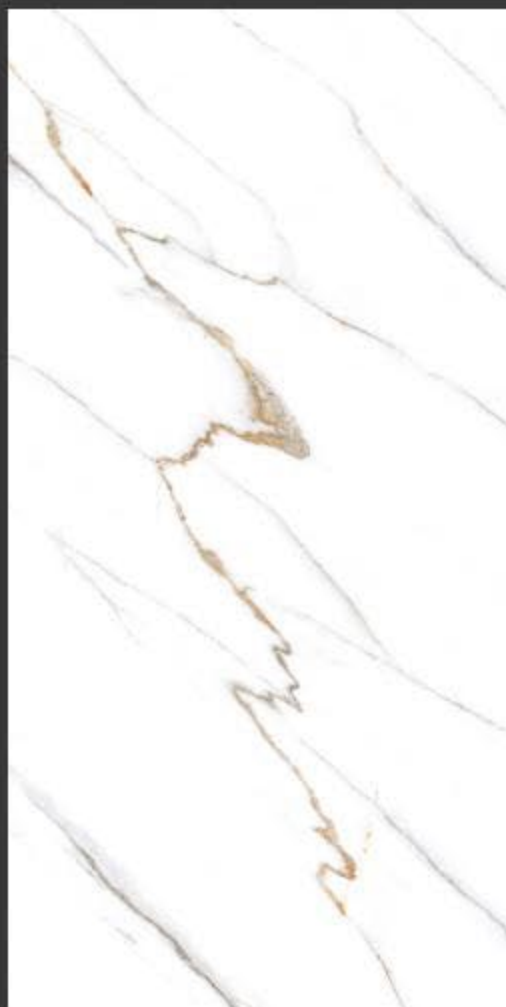

White
series

Advoc
ceramic

VENUS SATUARIO > 600x1200mm > GLOSSY

RANDOM : 3