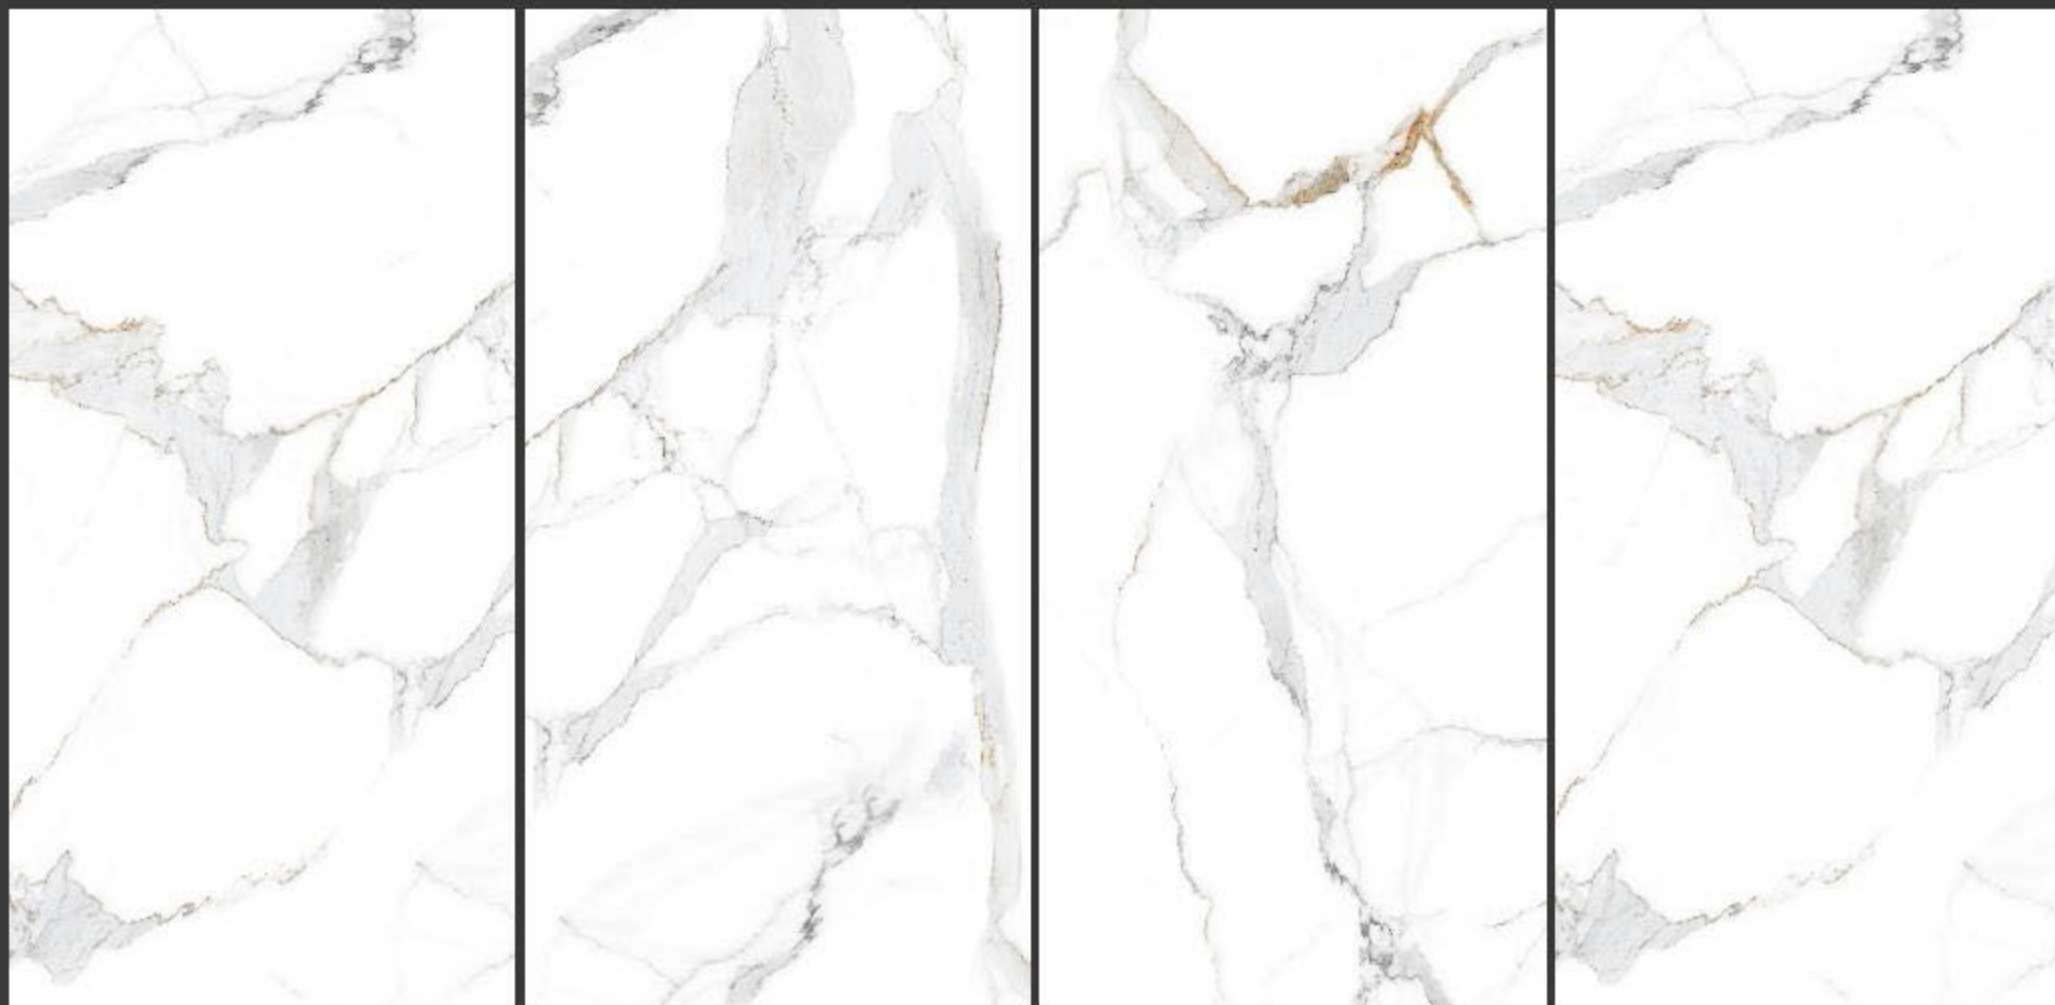

White
series

Advoc
ceramic

CALACATTA STATUARIO > 600x1200mm > GLOSSY

RANDOM : 3

White
series

Advoc
ceramic

CASTILO STATUARIO > 600x1200mm > GLOSSY

RANDOM : 3