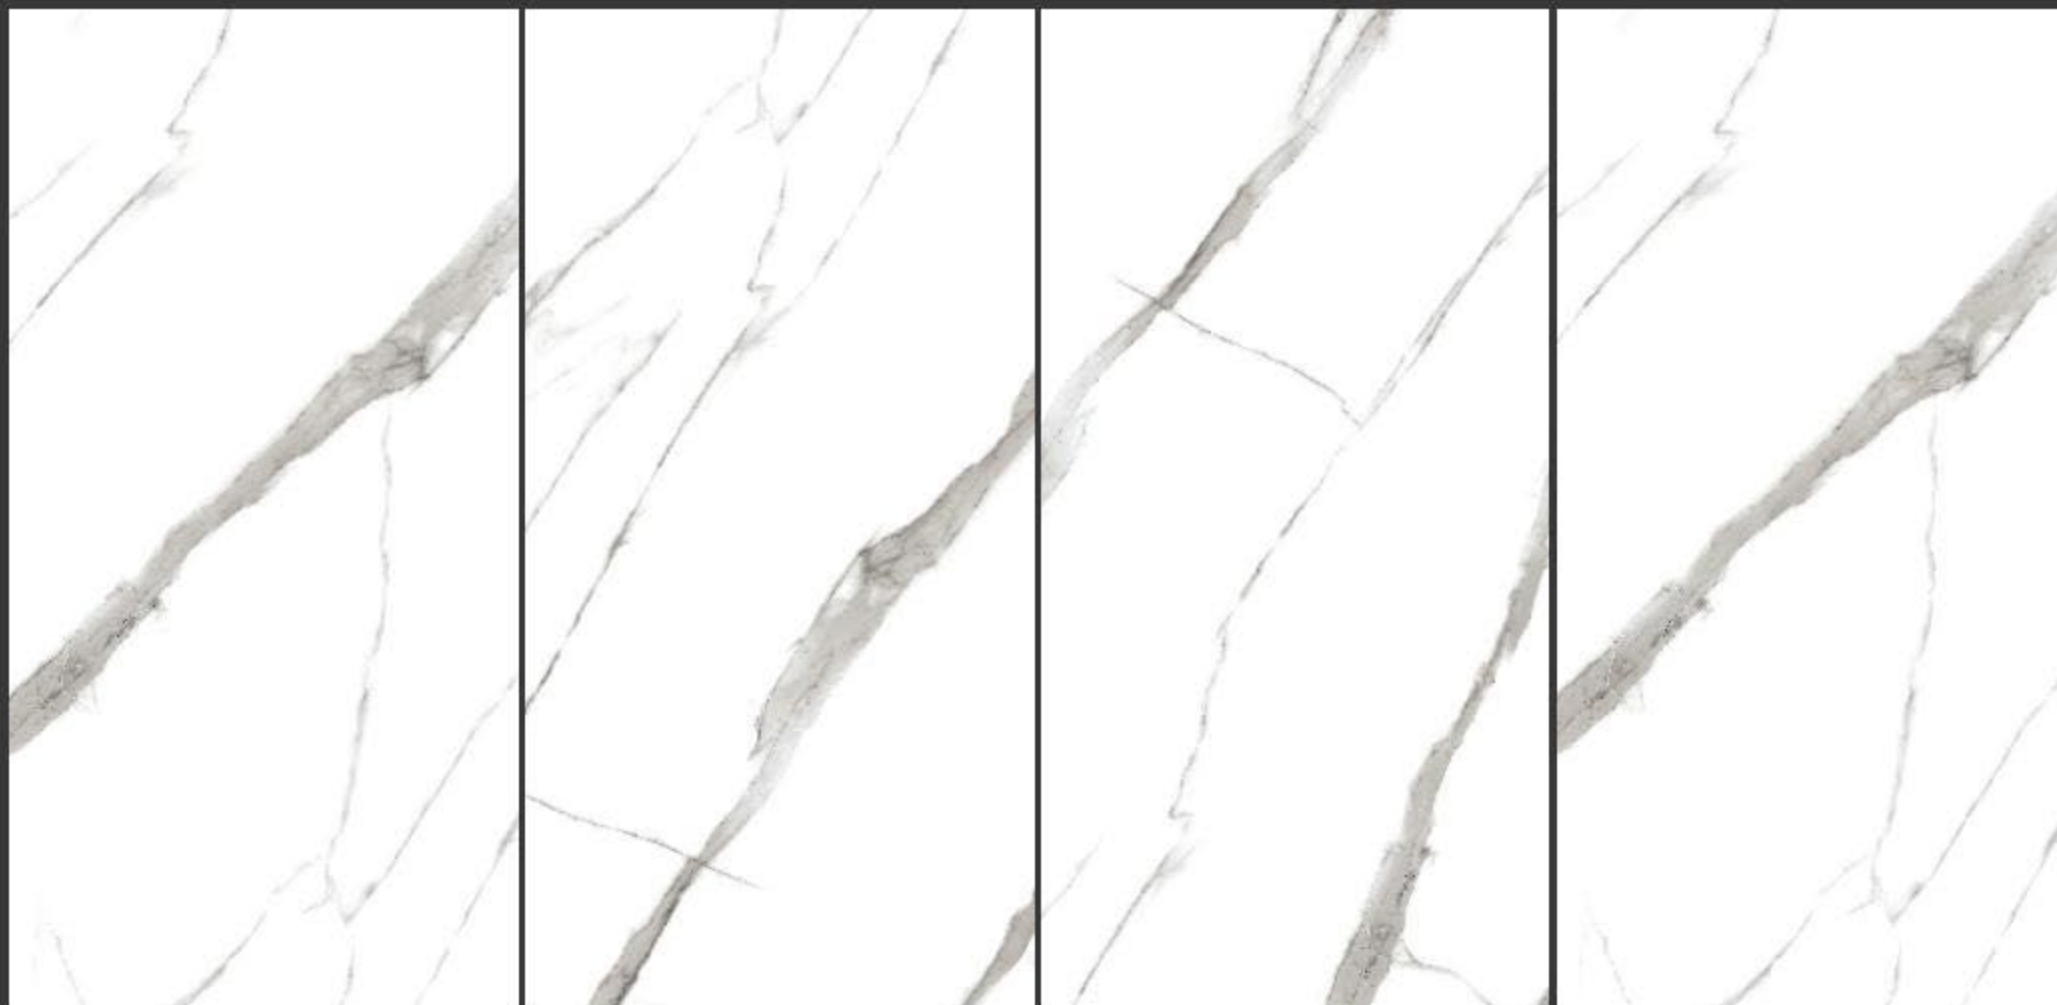

White
series

Advoc
ceramic

LENZ SATUARIO > 600x1200mm > GLOSSY

RANDOM : 3