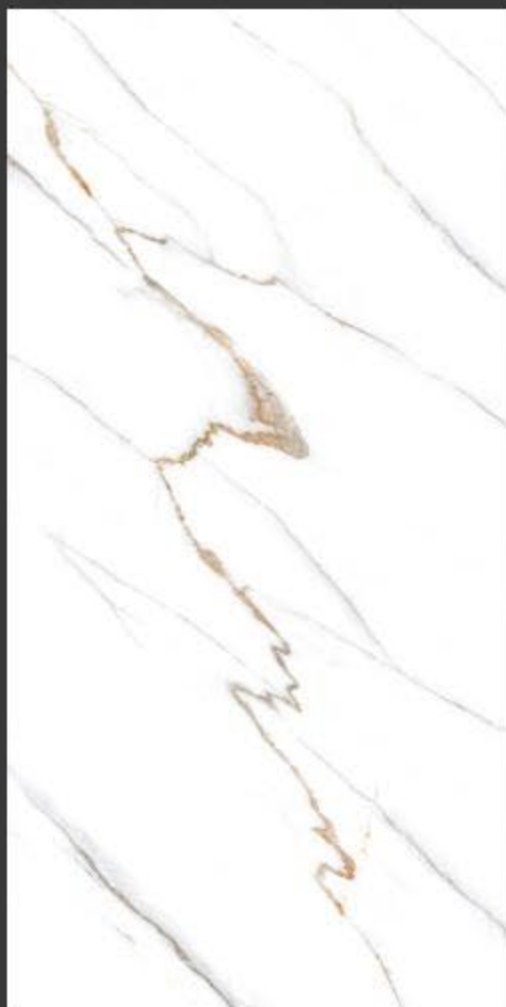

White
series

Advoc
ceramic

VENUS SATUARIO > 600x1200mm > GLOSSY

RANDOM : 3