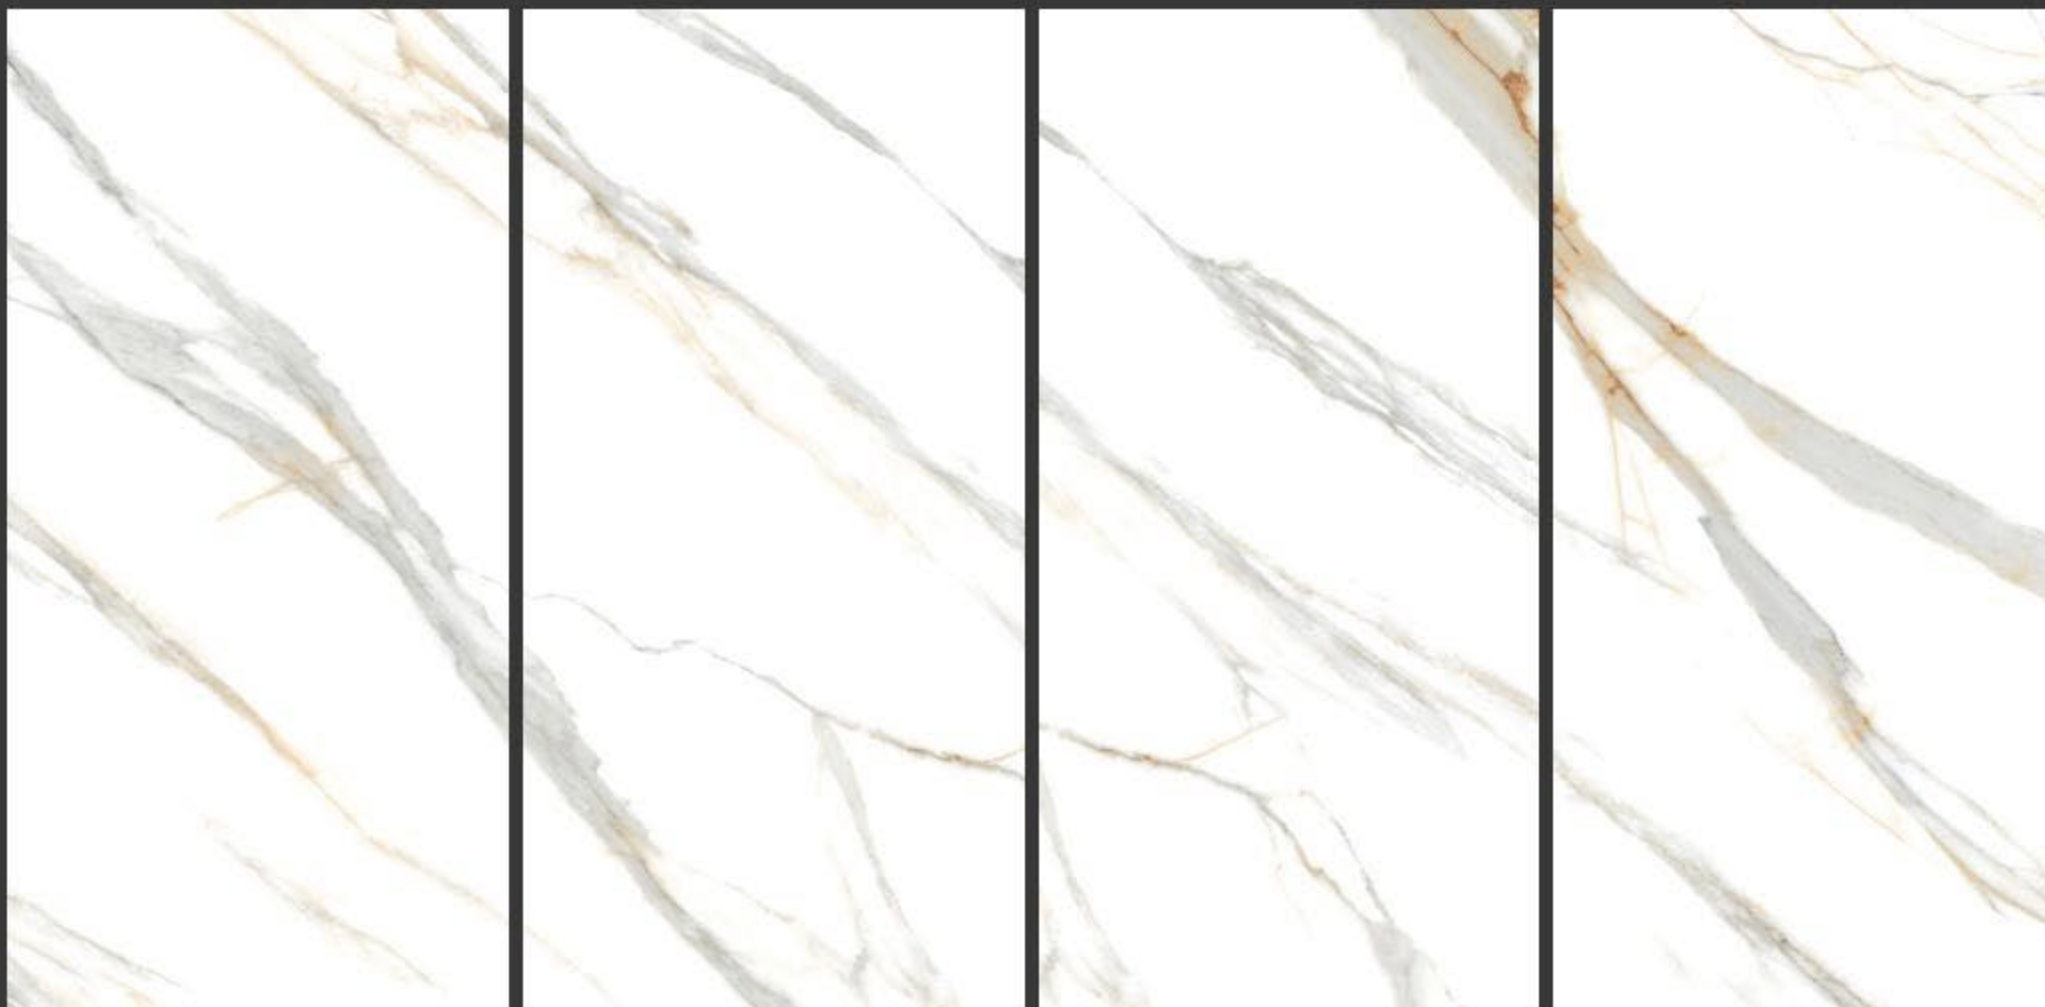

White
series

Advoc
ceramic

ALFA WHITE > 600x1200mm > GLOSSY

RANDOM : 6