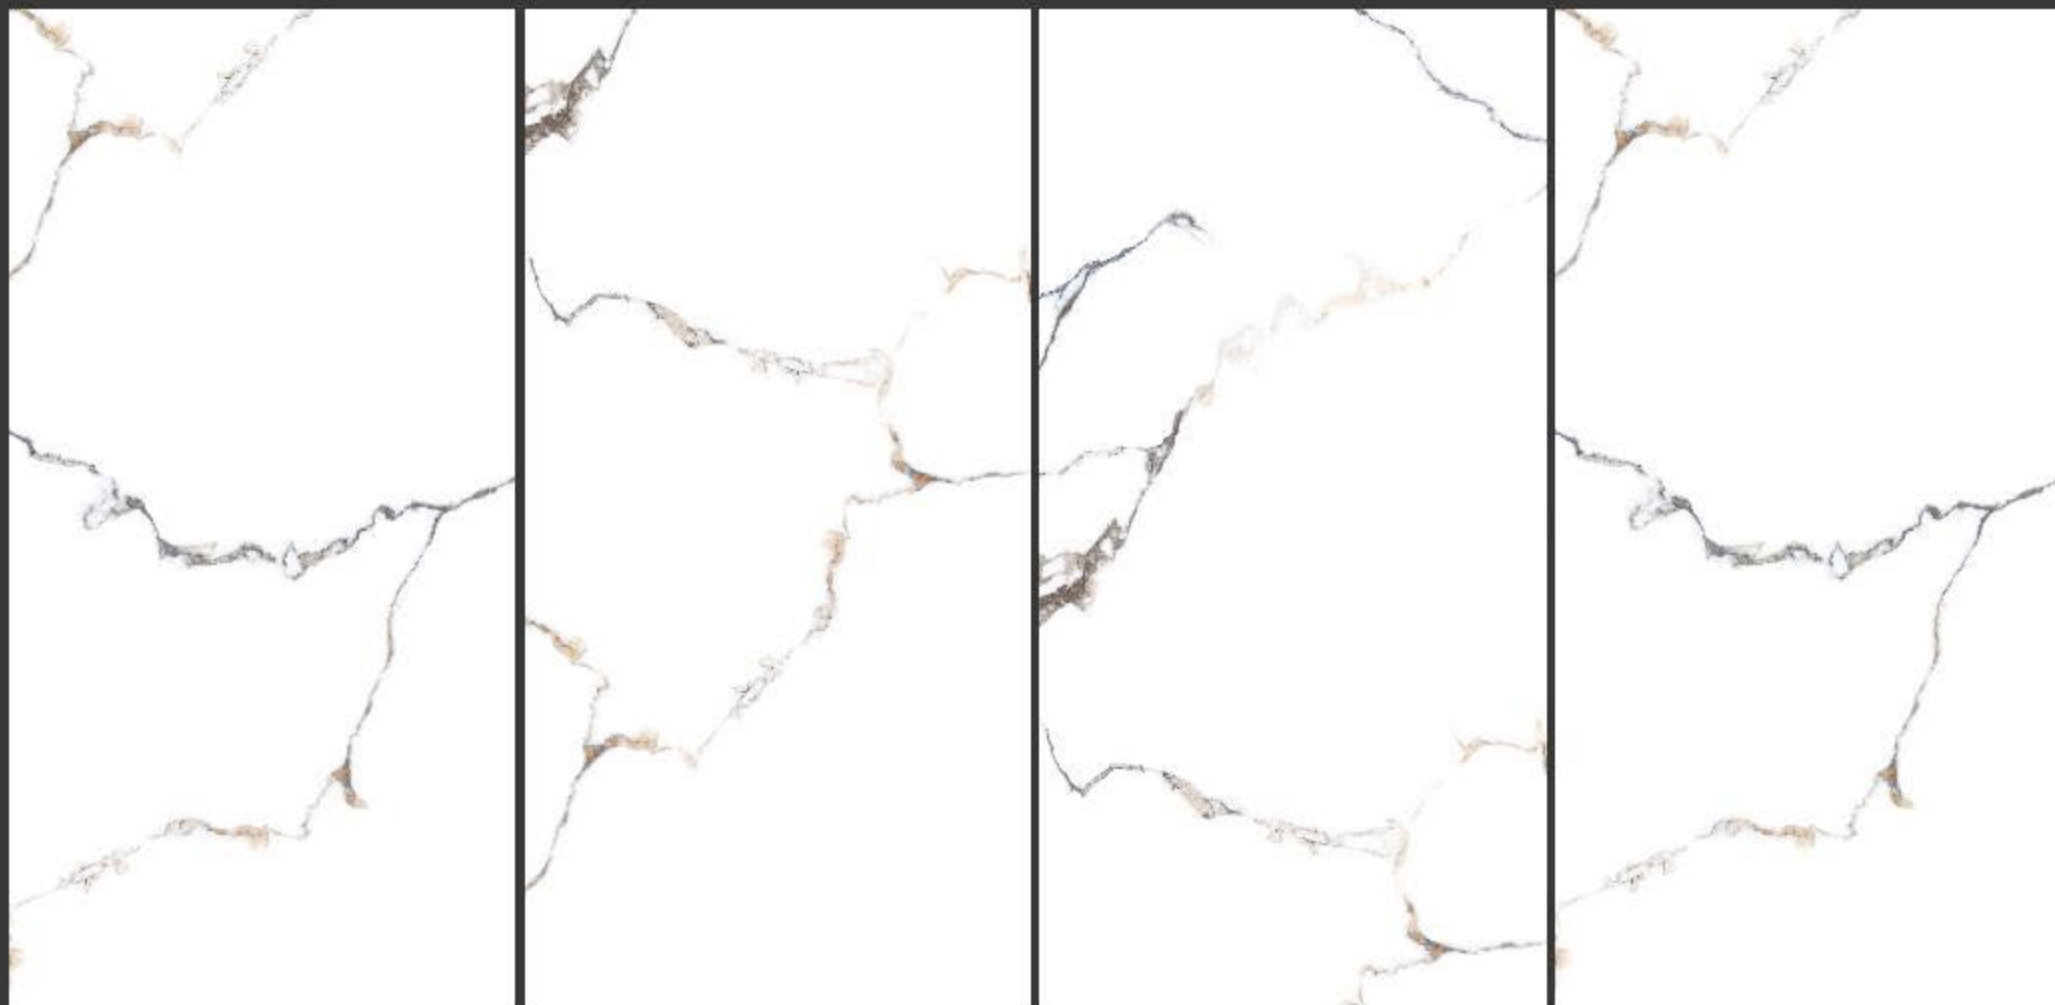

White
series

Advoc
ceramic

NIL BLUE > 600x1200mm > GLOSSY

RANDOM : 3