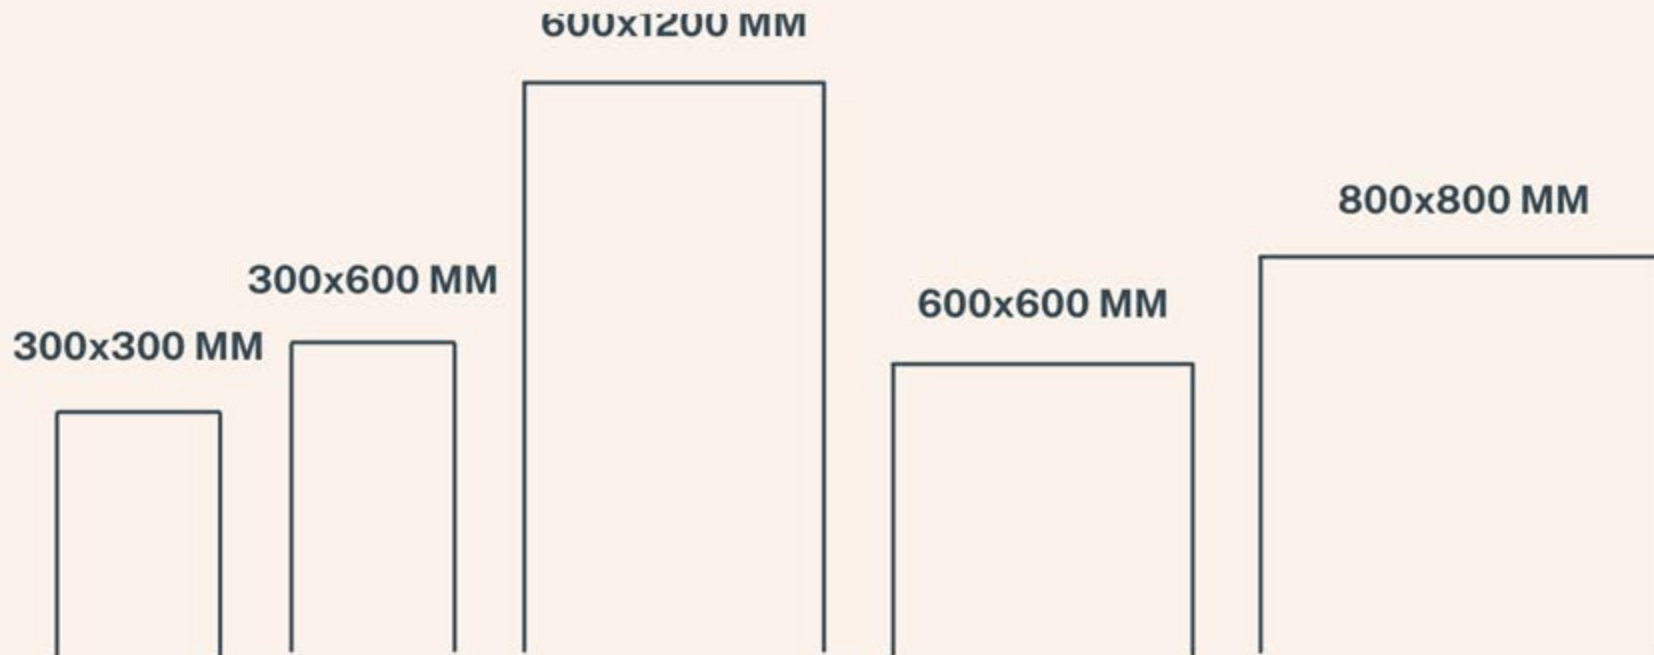

Emotions for your
home...

PRODUCT FORMAT

Size:
600X1200MM

Finish:
GLOSSY

Glossy finish tiles have a
stunning mirror-like sheen.
Their reflective surface
Bounces light all around
The space, making
The room seem
Bigger and brighter.