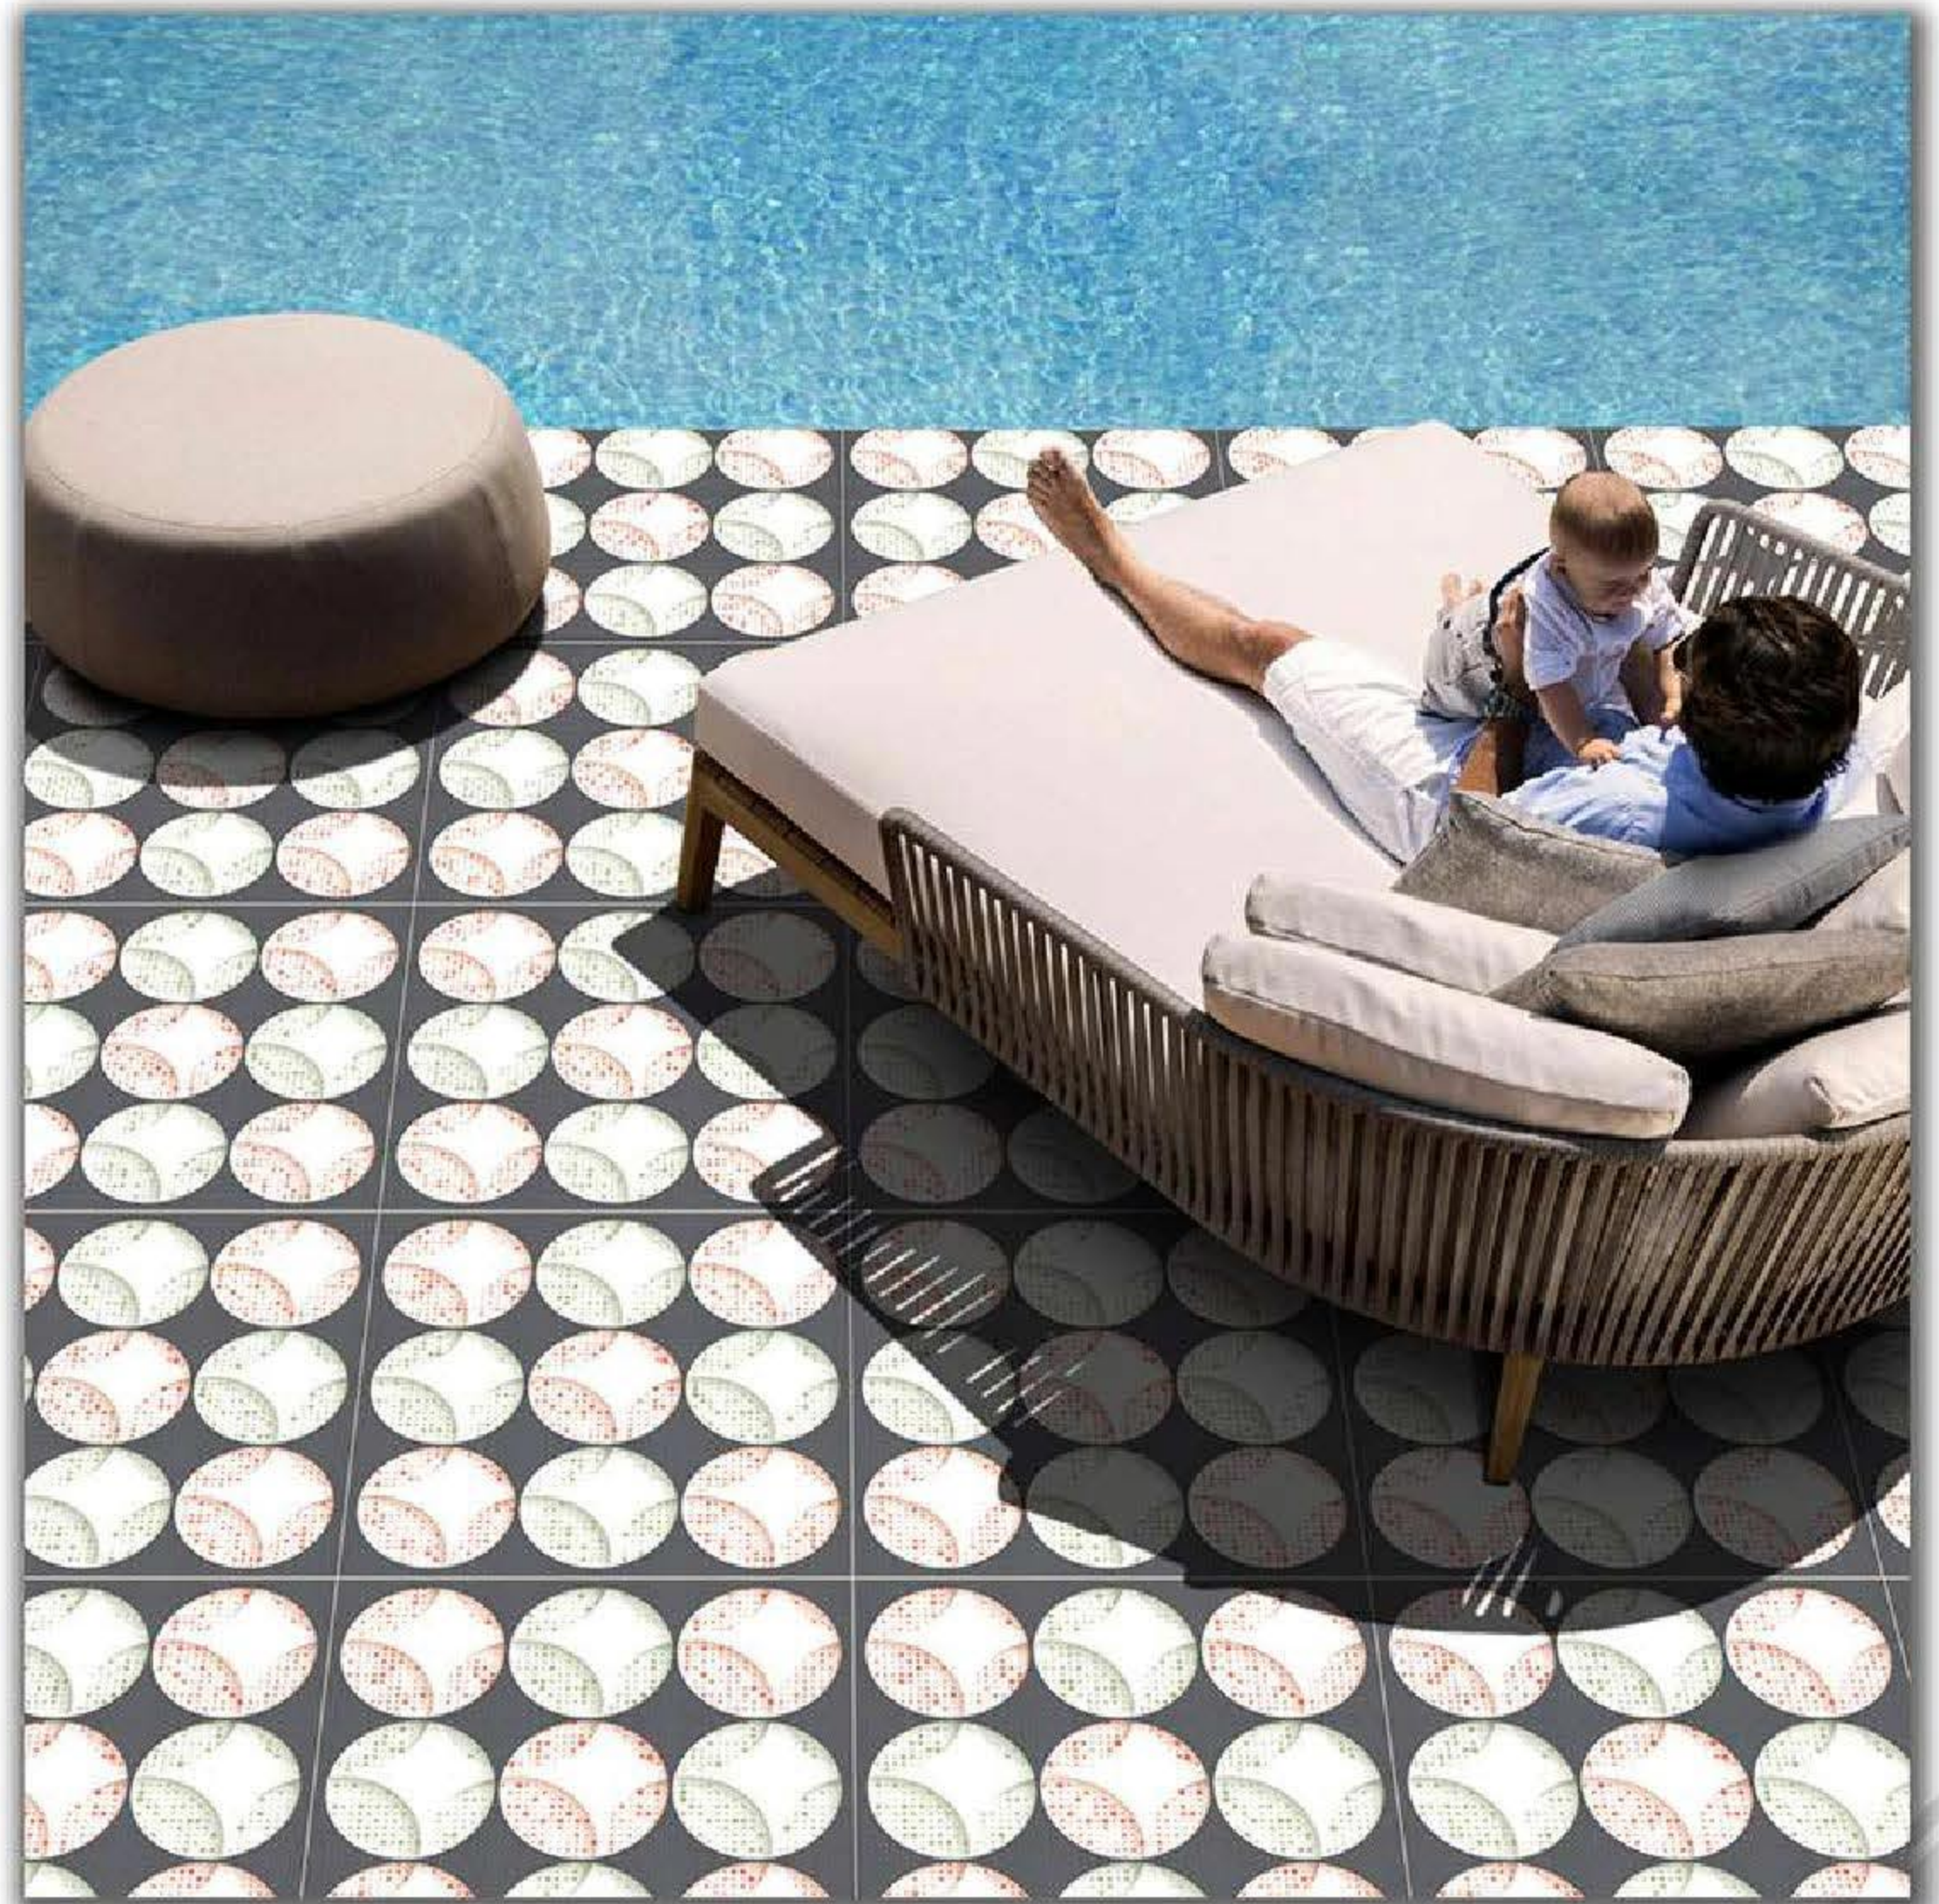

3D-R19

Finish
Glossy

Size
600X600 mm