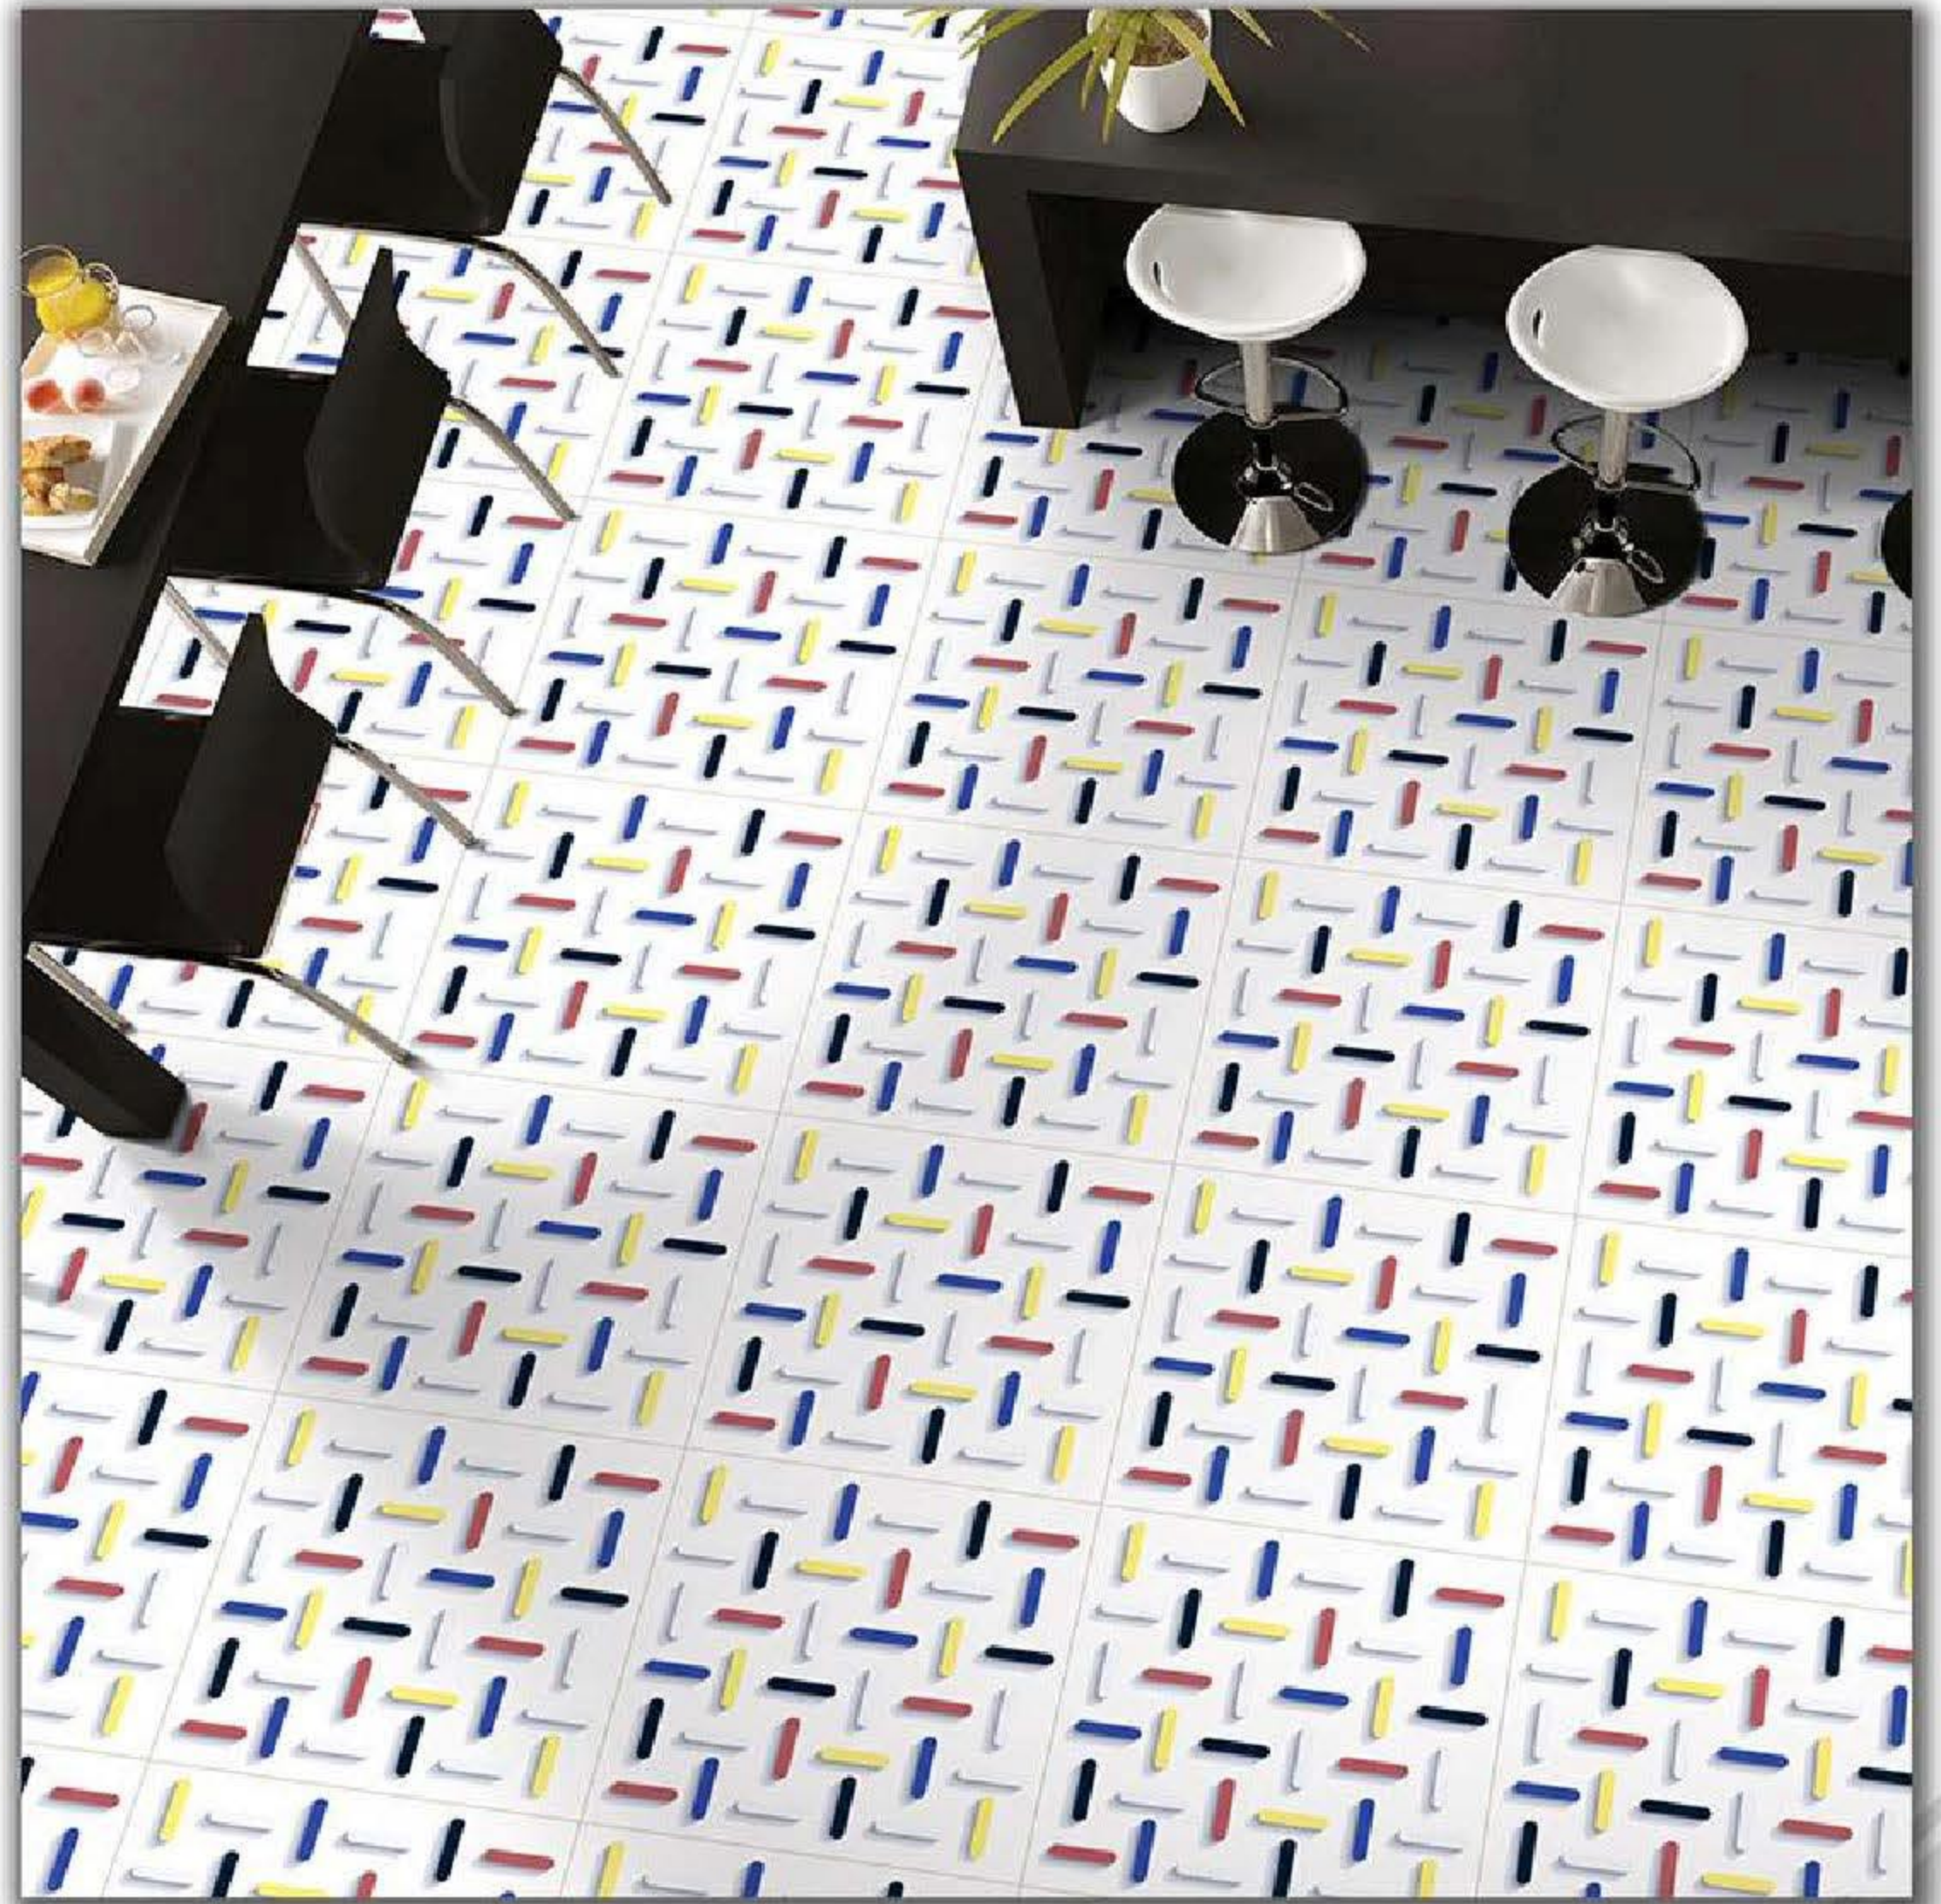

3D-R41

Finish
Glossy

Size
600X600 mm

3D-R42

Finish
Glossy

Size
600X600 mm

3D-R43

Finish
Glossy