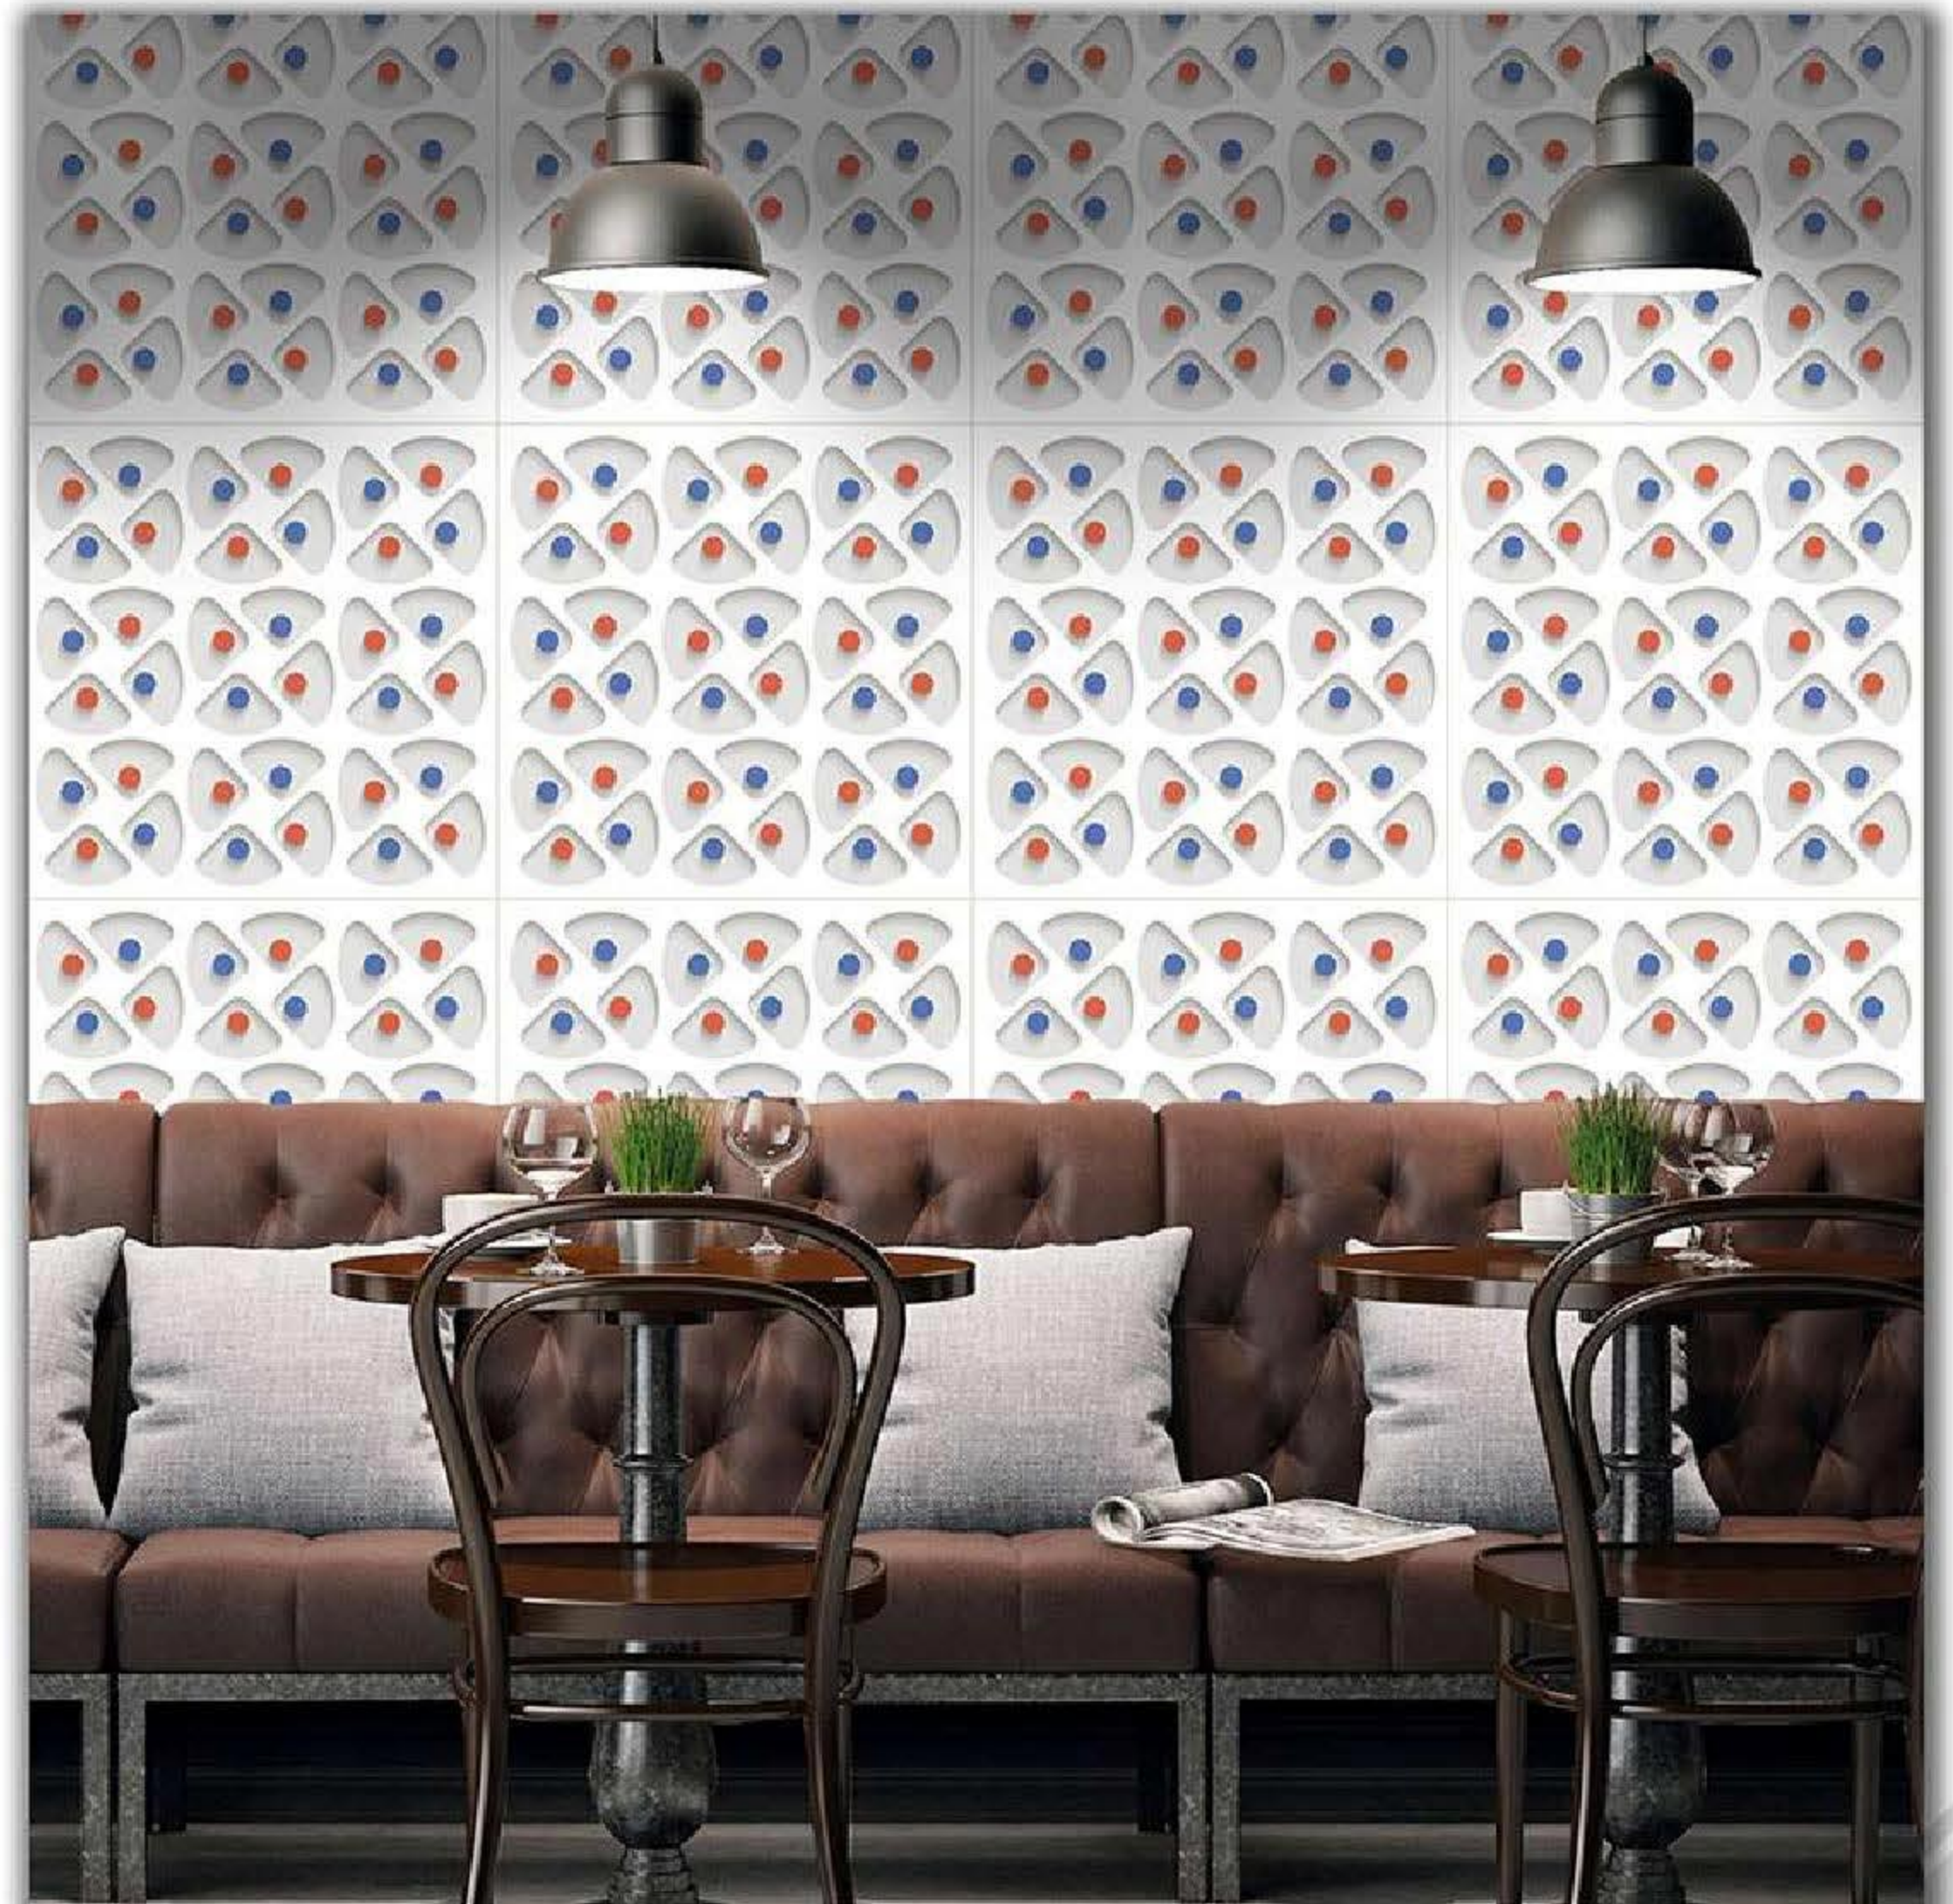

Finish
Glossy

Size
600X600 mm

3D-R23

Finish
Glossy

Size
600X600 mm

3D-R24

Finish
Glossy

Size
600X600 mm