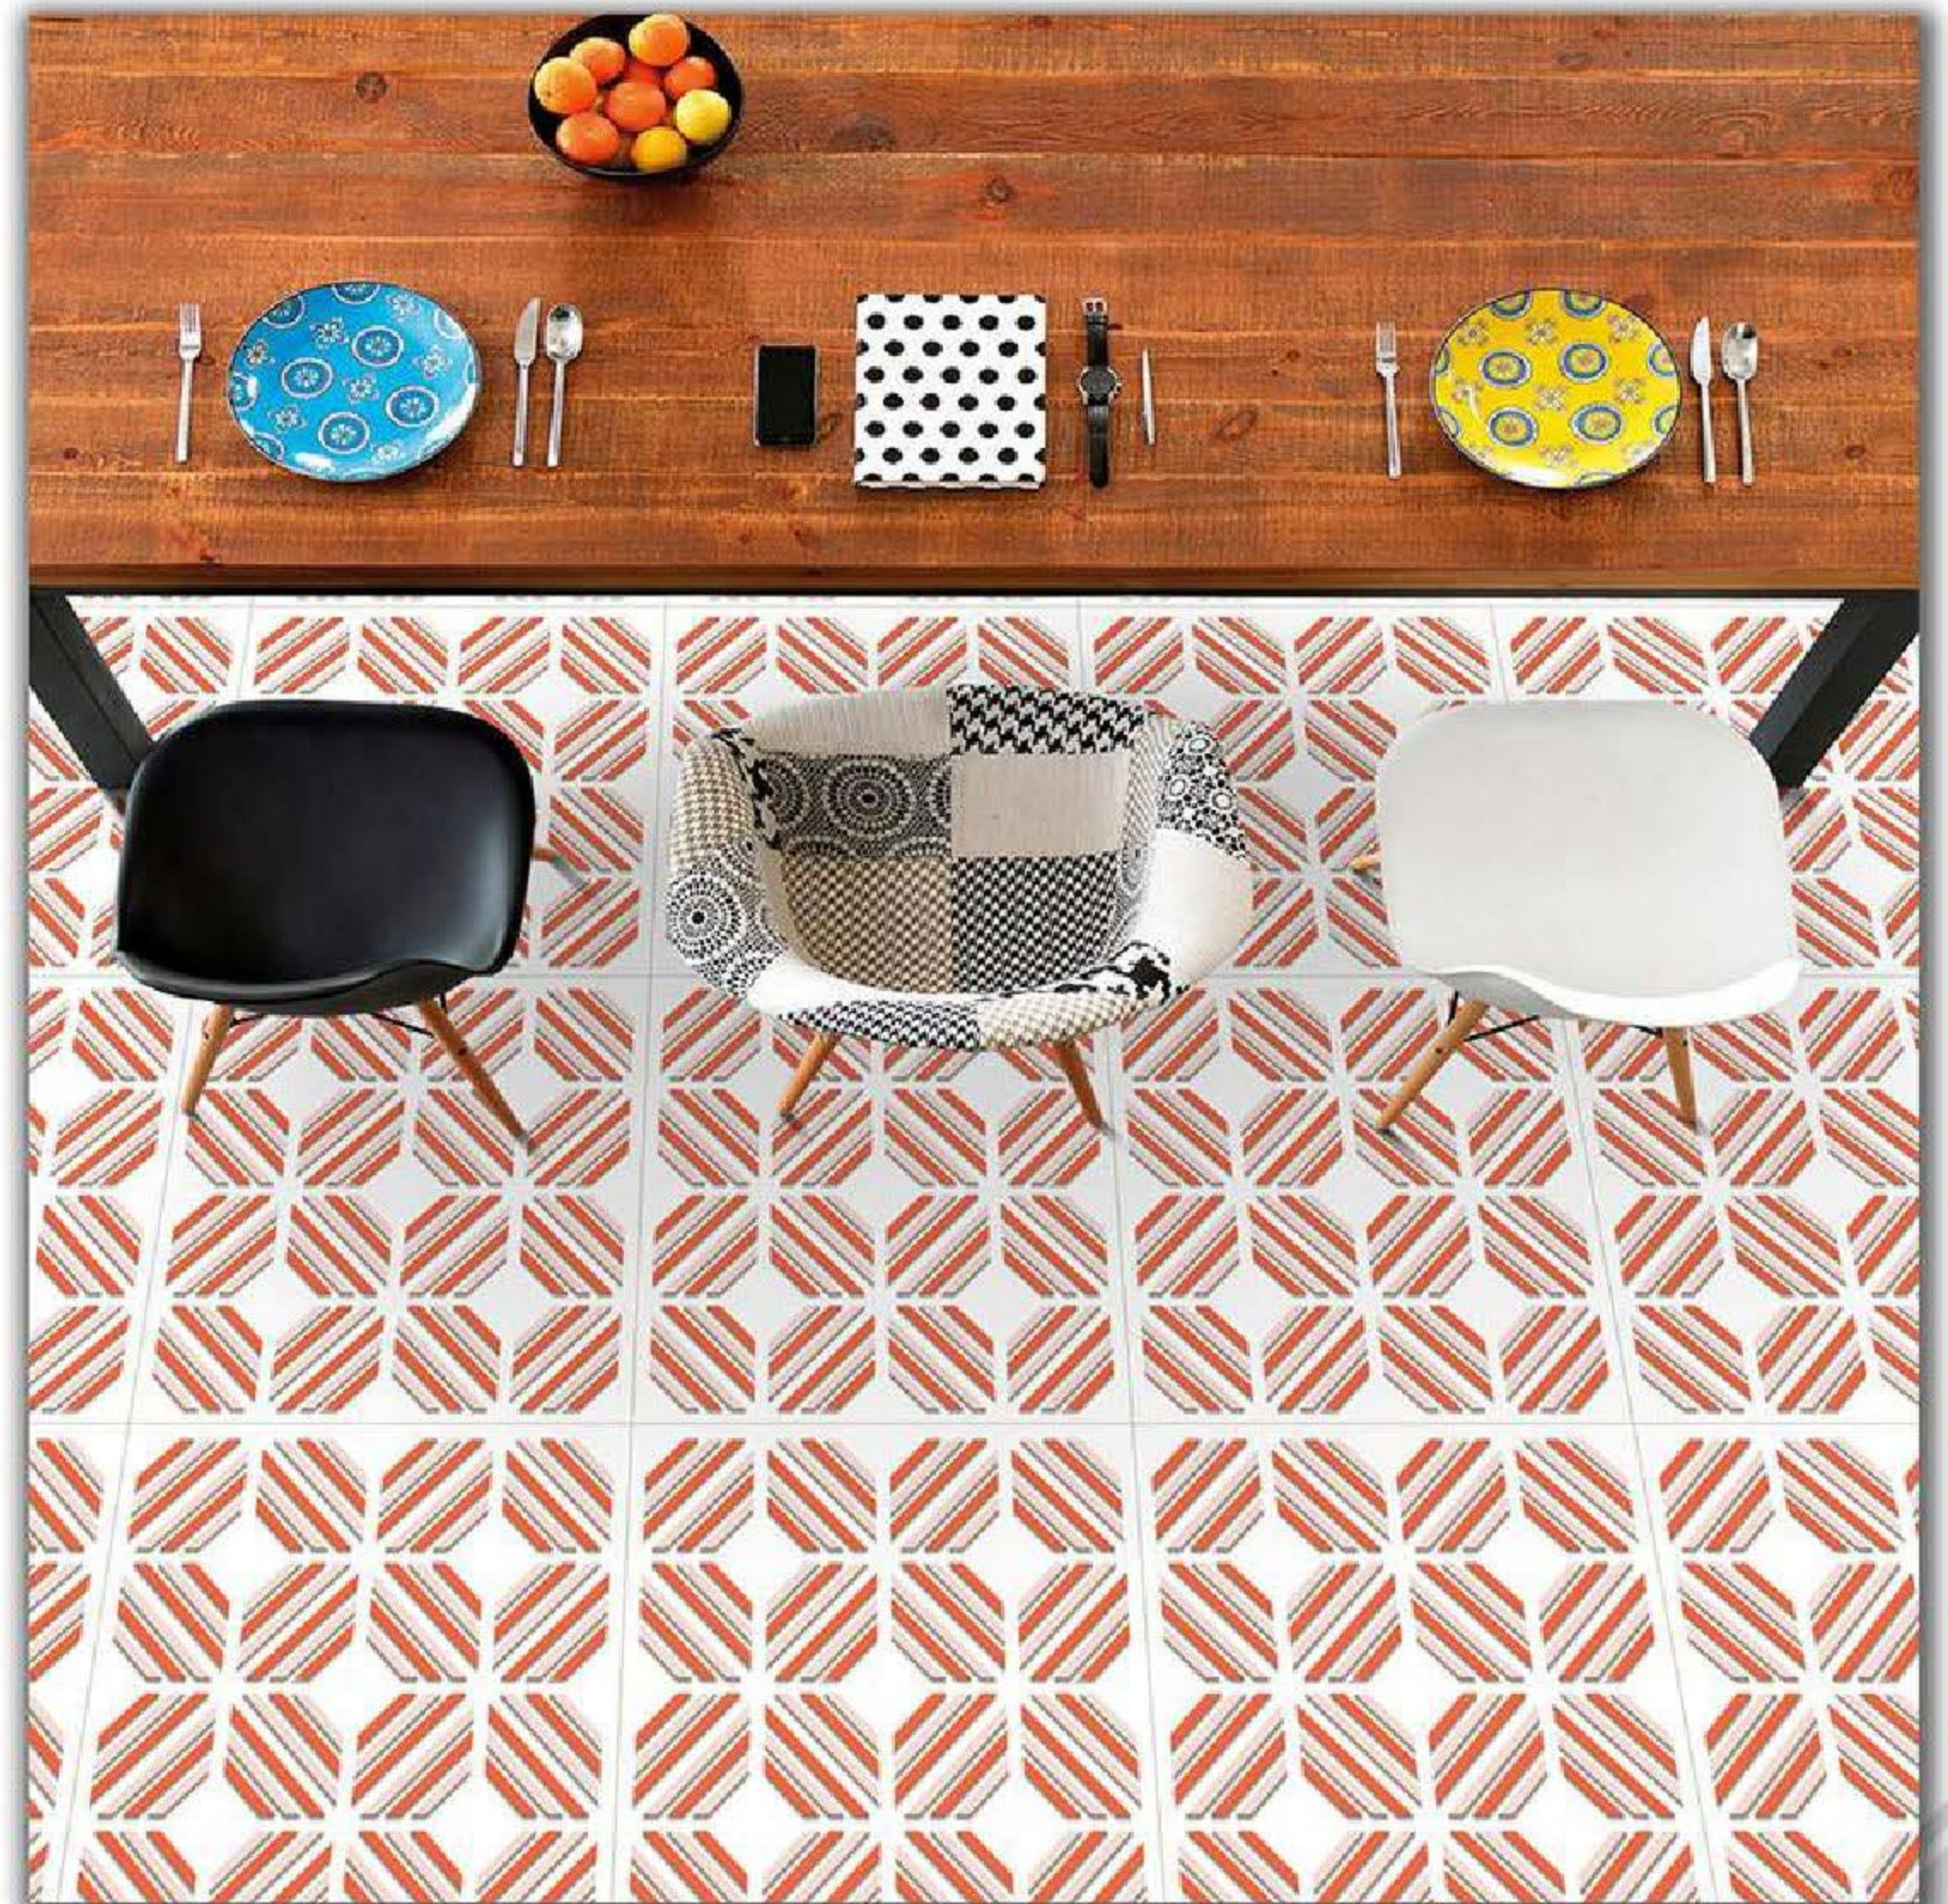

Size
600X600 mm

3D-R44

Finish
Glossy

Size
600X600 mm

ADVOC CERAMIC

8-A National Highway, Sartanpar Road,
At. Ratavirda, Tal : Wankaner, Morbi-363642 (Guj.) India.

 +91 90992 96699  info@advocceramic.com