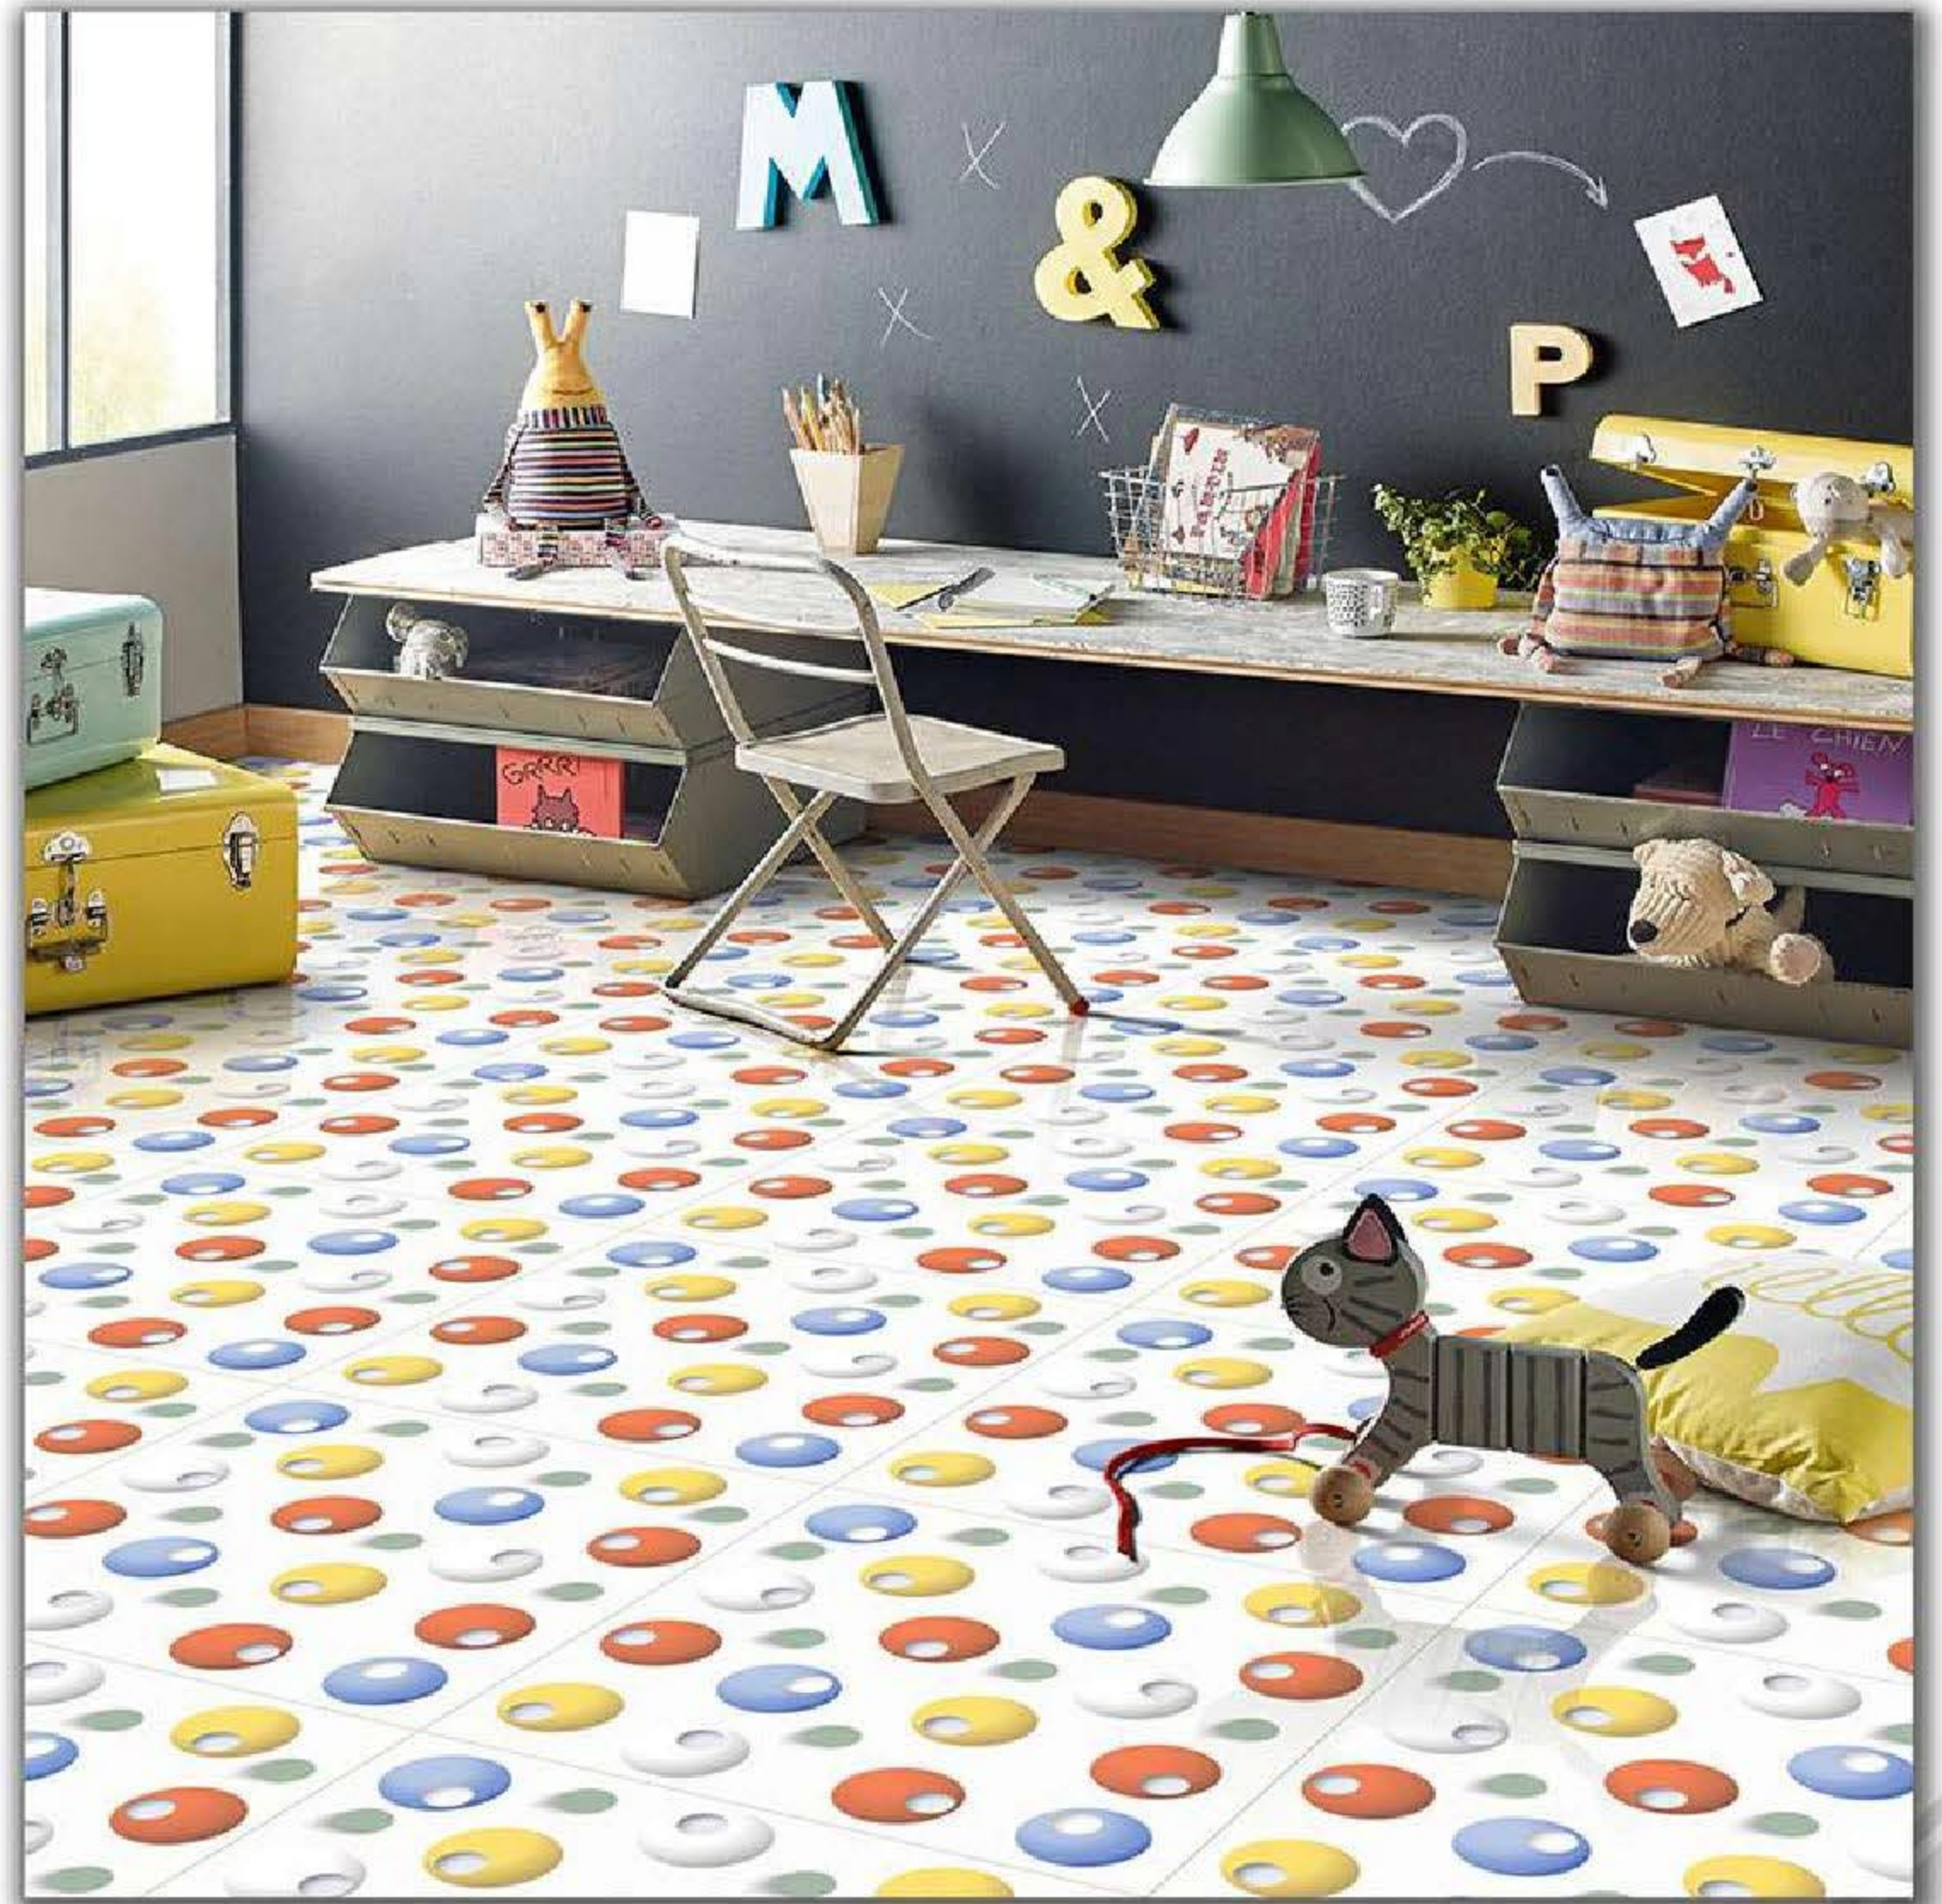

3D-R25

Finish
Glossy

Size
600X600 mm

3D-R26

Finish
Glossy

Size
600X600 mm

3D-R27

Finish
Glossy