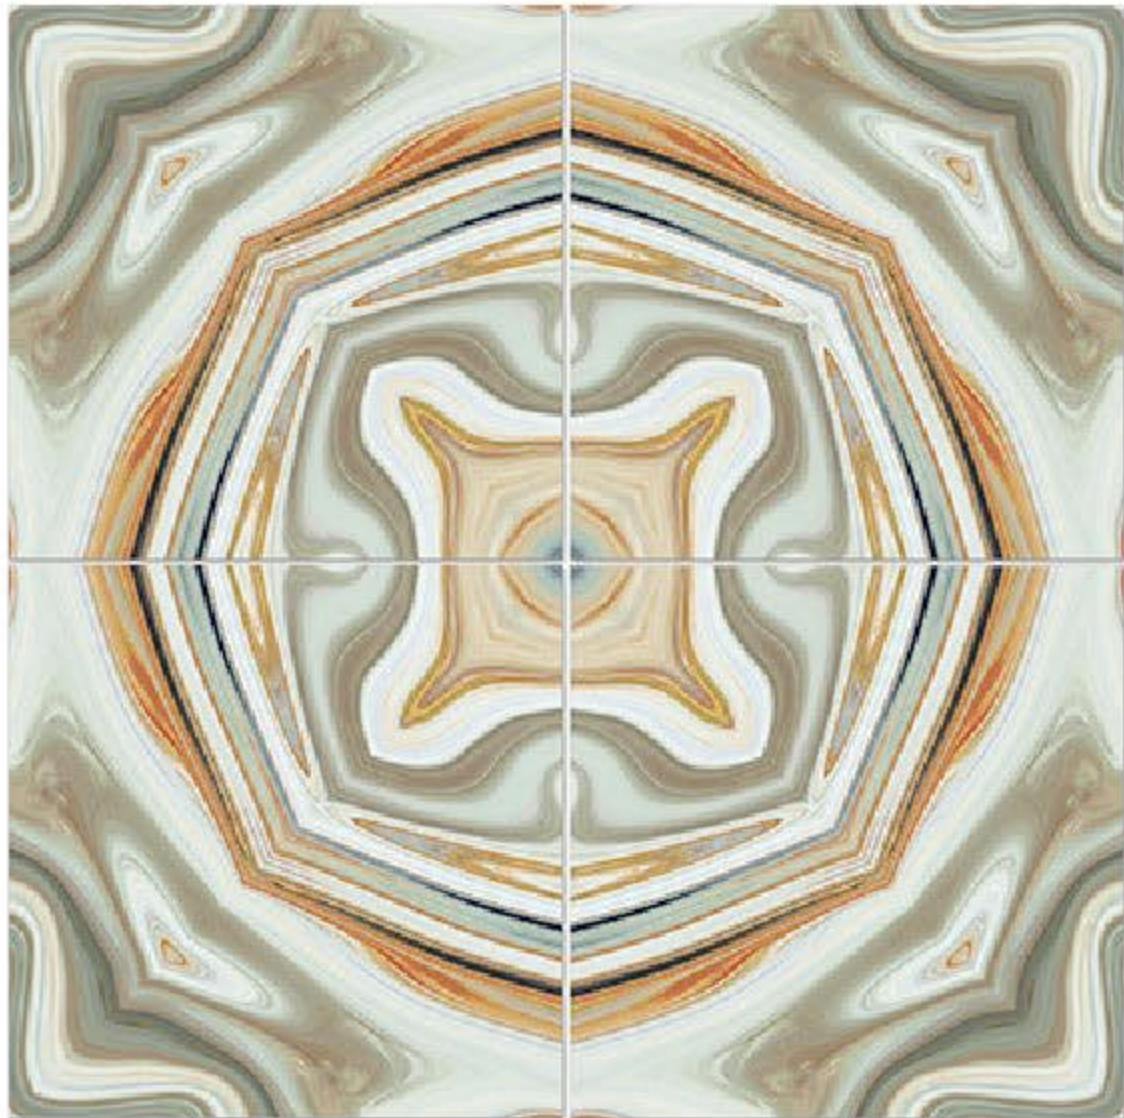

BM-R18

Finish
Glossy

Size
600X600 mm