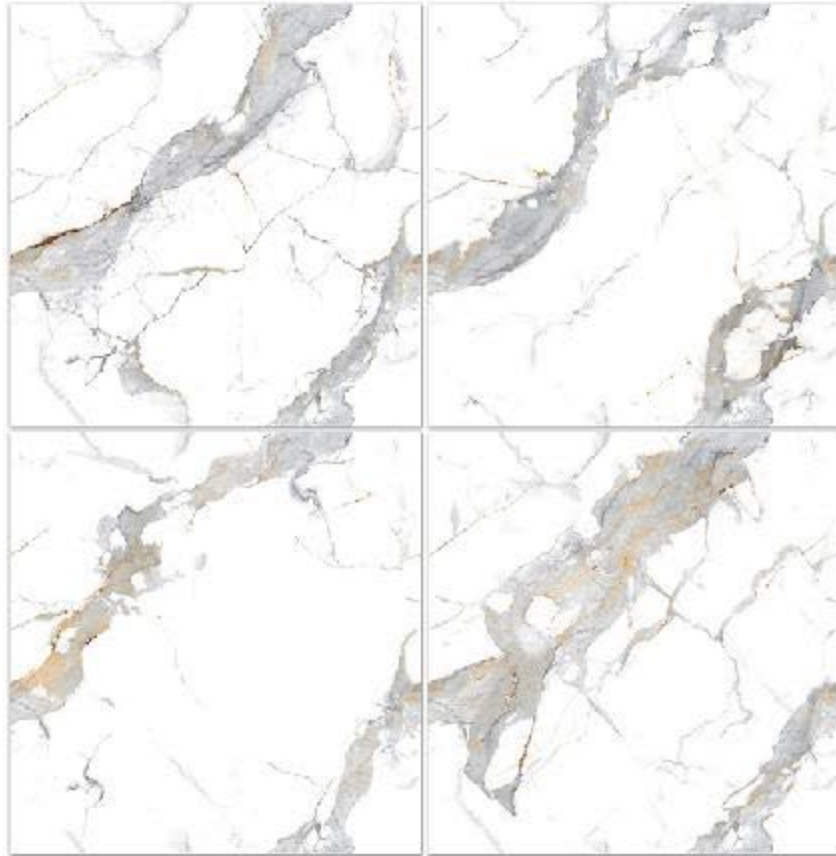

Emotions for your
home...

ENDLESS-01

Finish
GLOSSY

Size
600X600 mm

ENDLESS-02

Finish
GLOSSY

Size
600X600 mm

ENDLESS-03