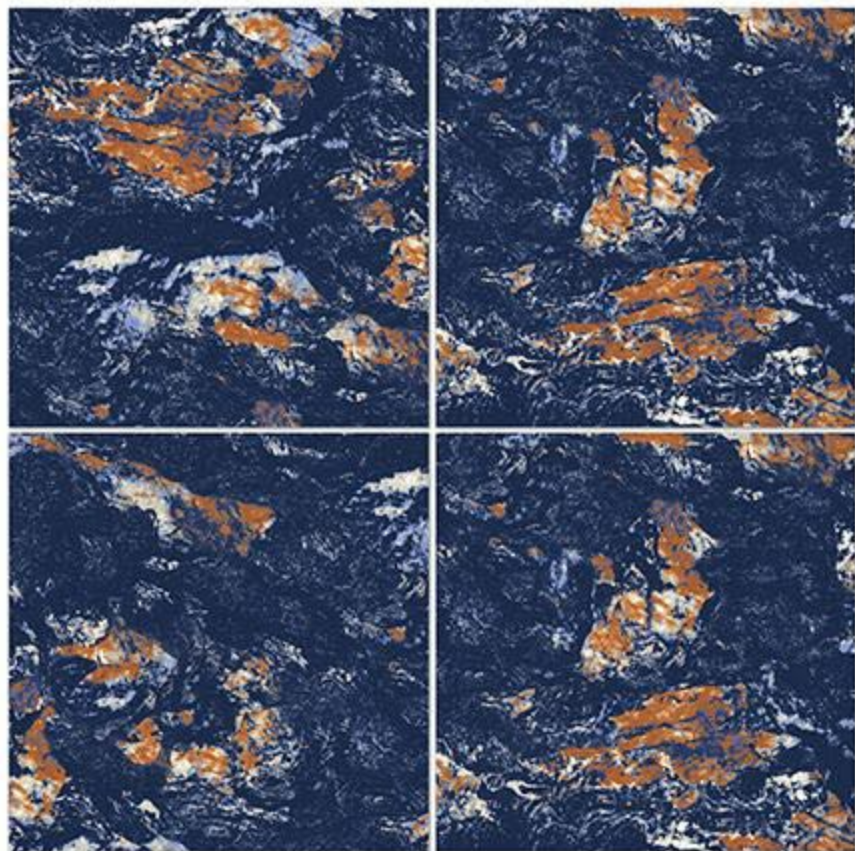


The background of the advertisement is a series of diagonal stripes, each containing a different cosmic image. From left to right, the stripes show: a colorful nebula with red and blue; a blue and white nebula; a red and purple nebula; a starry field with a bright blue star; a grey, cratered planetary surface; and a yellowish-brown nebula with a bright central star.

Size  
600X600 mm

**BOULDER PEAR**

Finish  
HIGH GLOSSY

Size  
600X600 mm

**BRAZIL BLACK**

Finish  
HIGH GLOSSY

Size  
600X600 mm

**BRAZIL BLUE**