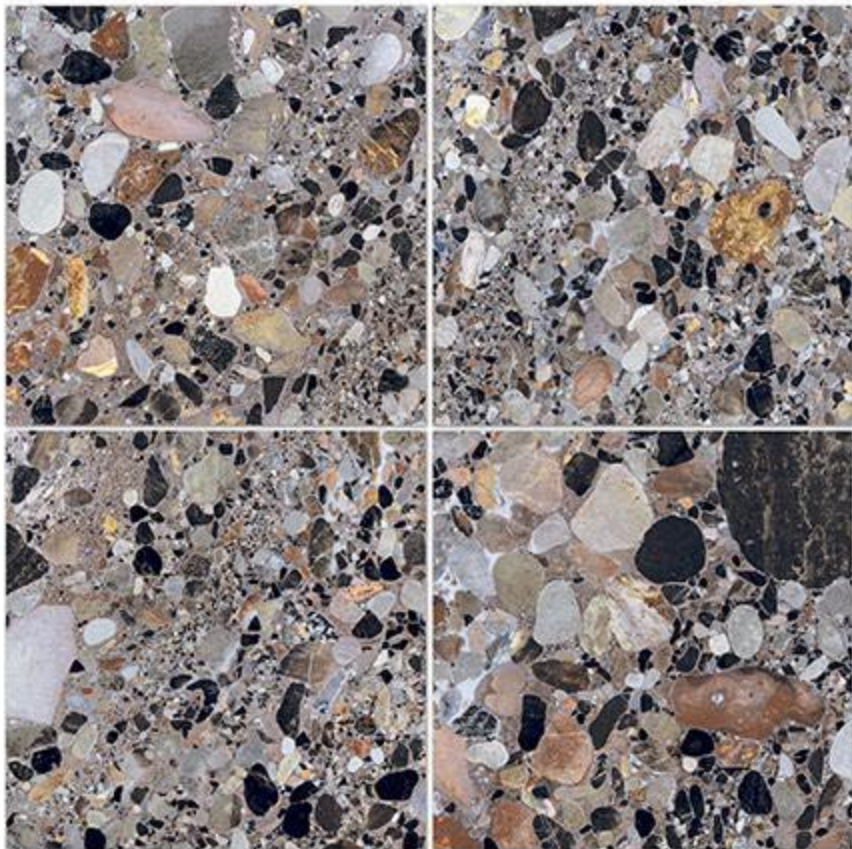


The background of the advertisement is a series of diagonal stripes, each containing a different cosmic image. From left to right, the stripes show: a colorful nebula with red and blue; a blue and white nebula; a red and purple nebula; a starry field with a bright blue star; a grey, cratered planetary surface; and a yellowish-brown nebula with a bright central star.

## COBBLESTONE JADE

**Finish**  
HIGH GLOSSY

**Size**  
600X600 mm

## COBBLESTONE MAROON

**Finish**  
HIGH GLOSSY

**Size**  
600X600 mm

**COBBLESTONE NATURAL**

**Finish**  
HIGH GLOSSY

**Size**  
600X600 mm

**AUTUMN CHERRY**

**Finish**  
HIGH GLOSSY