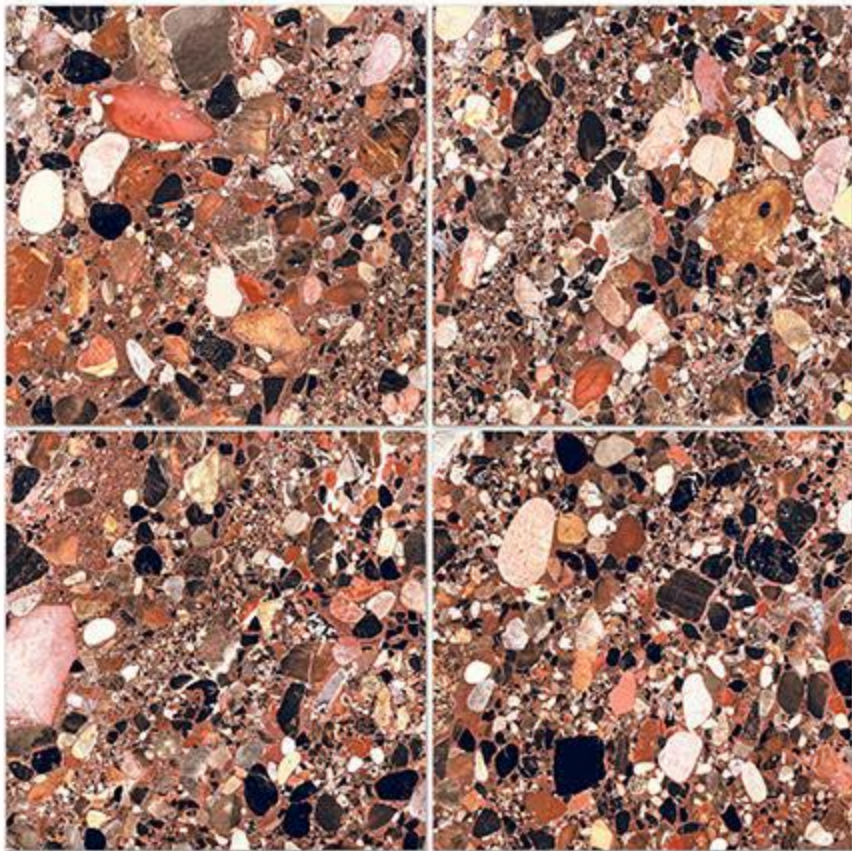

COBBLESTONE MAROON

Finish
HIGH GLOSSY

Size
600X600 mm