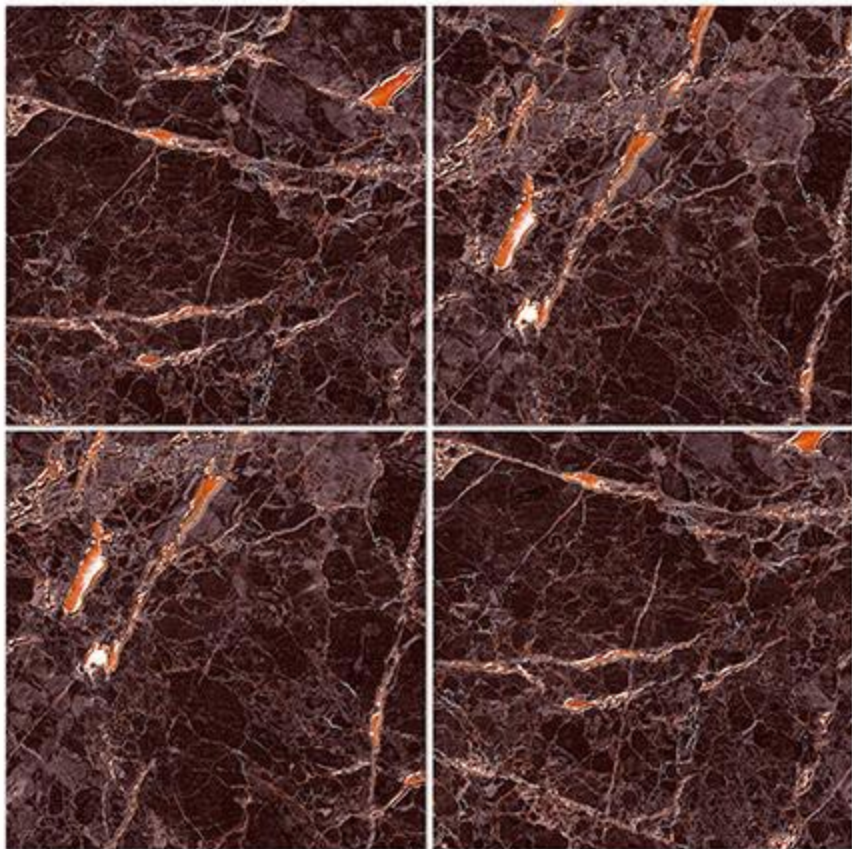


The background of the advertisement is a series of diagonal stripes, each containing a different cosmic image. From left to right, the stripes show: a colorful nebula with red and blue; a blue and white nebula; a red and purple nebula; a starry field with a bright blue star; a grey, cratered planetary surface; and a yellowish-brown nebula with a bright central star.

## COBBLESTONE JADE

**Finish**  
HIGH GLOSSY

**Size**  
600X600 mm

## COBBLESTONE MAROON

**Finish**  
HIGH GLOSSY

**Size**  
600X600 mm

**COBBLESTONE NATURAL**

**Finish**  
HIGH GLOSSY

**Size**  
600X600 mm

**AUTUMN CHERRY**

**Finish**  
HIGH GLOSSY