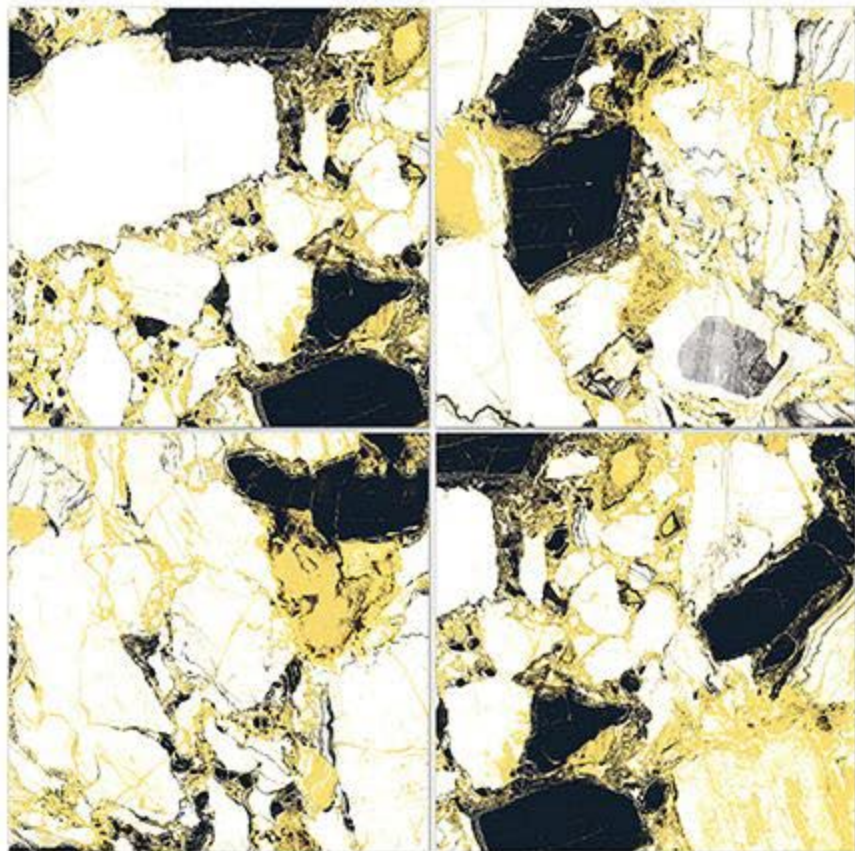

BOULDER CORN

Finish
HIGH GLOSSY

Size
600X600 mm