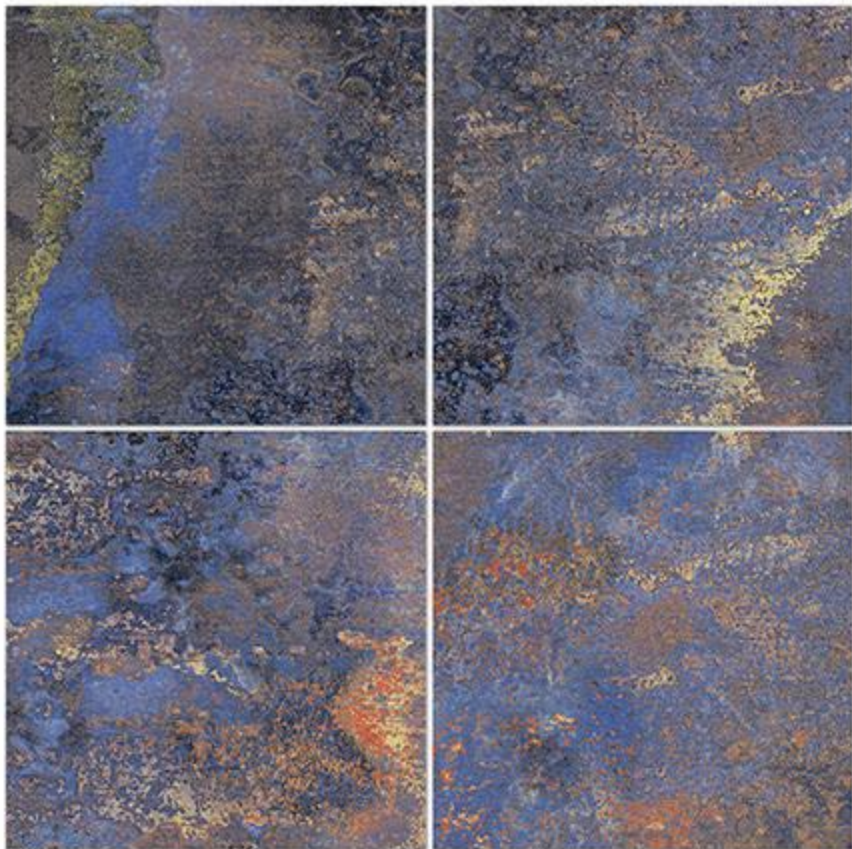

CELESTIAL AZURE

Finish
HIGH GLOSSY

Size
600X600 mm