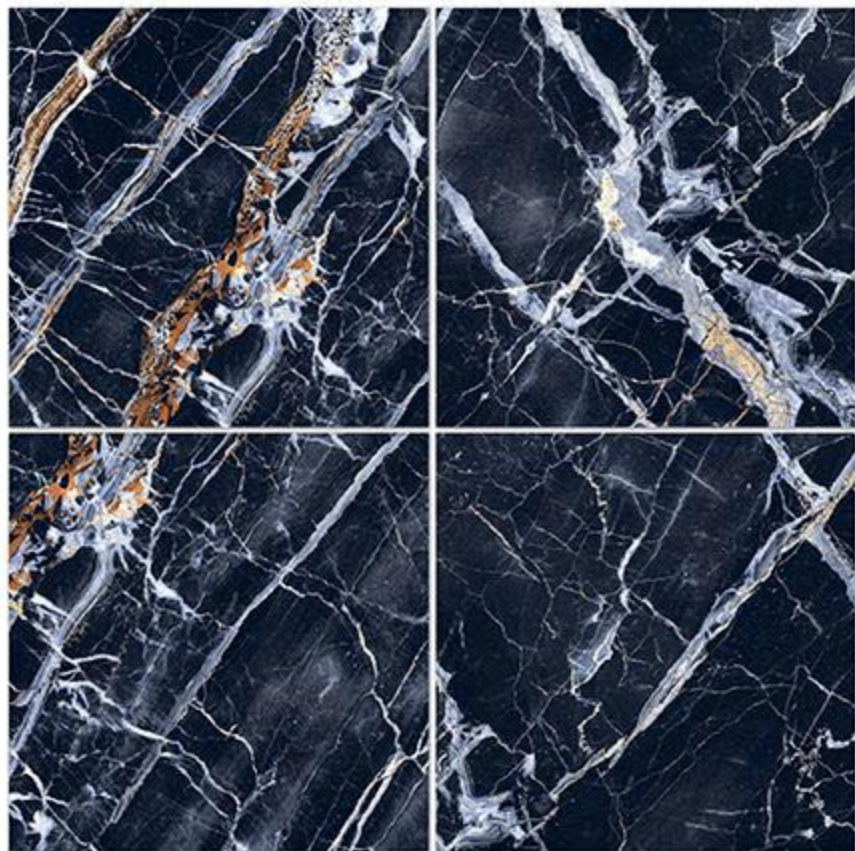

FENIX BLUE

Finish
HIGH GLOSSY

Size
600X600 mm