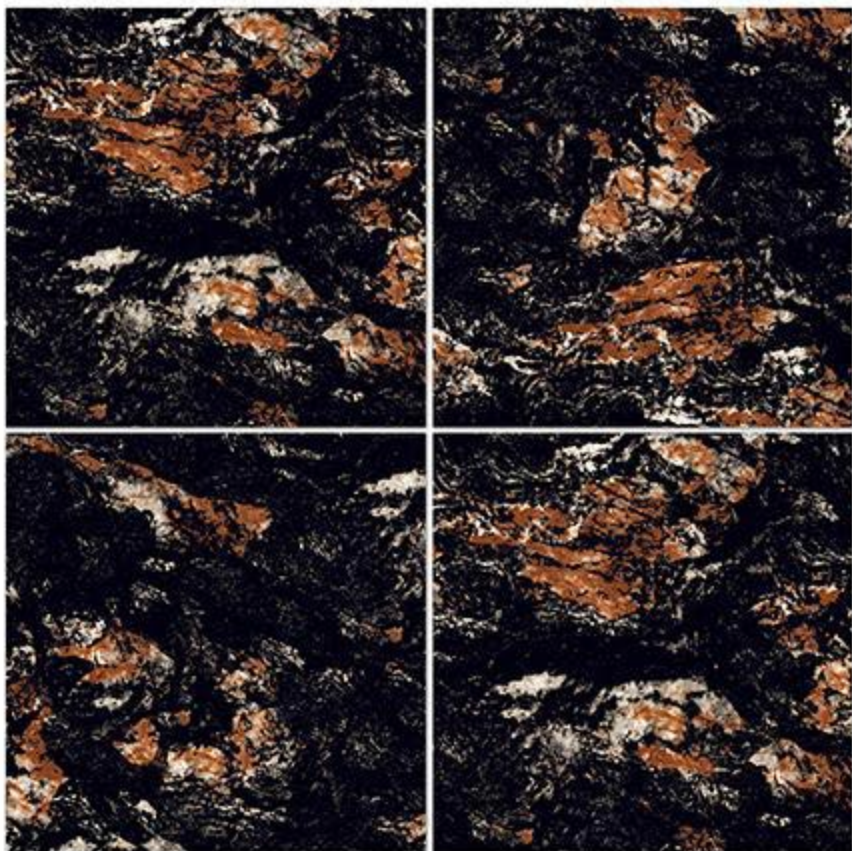


The background of the advertisement is a series of diagonal stripes, each containing a different cosmic image. From left to right, the stripes show: a colorful nebula with red and blue; a blue and white nebula; a red and purple nebula; a starry field with a bright blue star; a grey, cratered planetary surface; and a yellowish-brown nebula with a bright central star.

Size  
600X600 mm

**BOULDER PEAR**

Finish  
HIGH GLOSSY

Size  
600X600 mm

**BRAZIL BLACK**

Finish  
HIGH GLOSSY

Size  
600X600 mm

**BRAZIL BLUE**