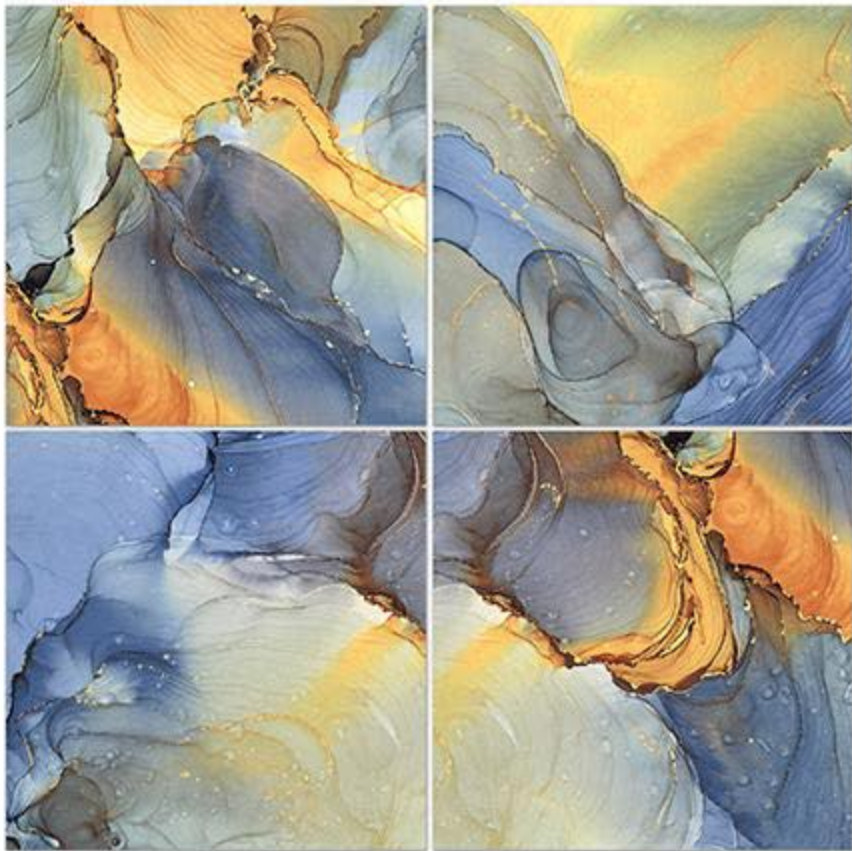

LAKEMONT

Finish
HIGH GLOSSY

Size
600X600 mm