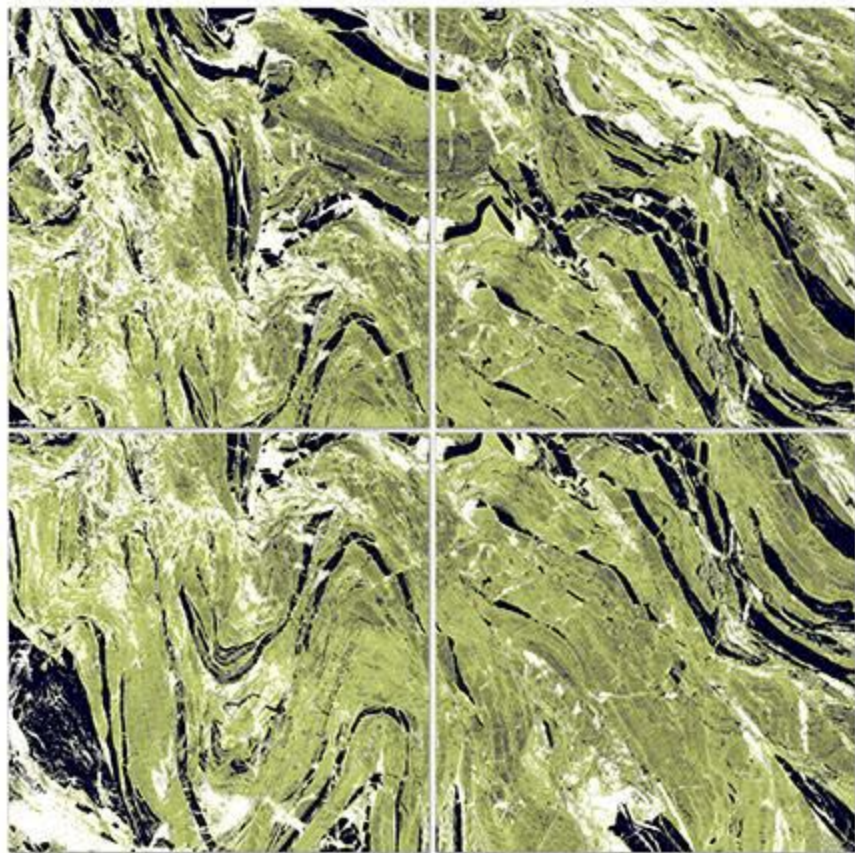

INFERNO LIME

Finish
HIGH GLOSSY

Size
600X600 mm