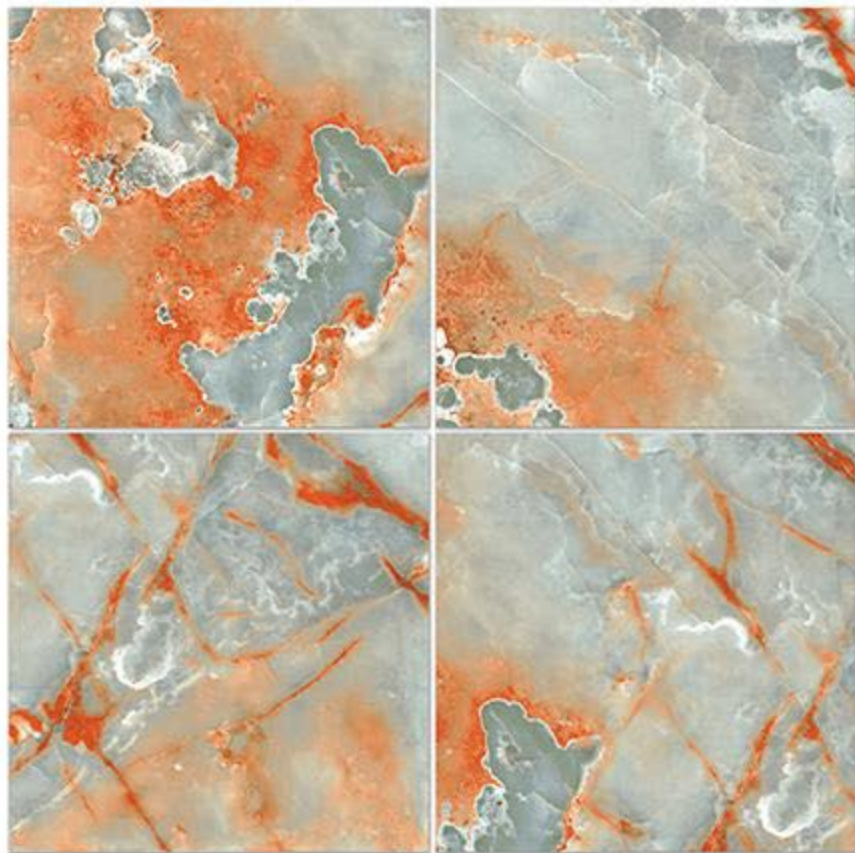


The background of the advertisement is a series of diagonal stripes, each containing a different cosmic image. From left to right, the stripes show: a colorful nebula with red and blue; a blue and white nebula; a red and purple nebula; a starry field with a bright blue star; a grey, cratered planetary surface; and a yellowish-brown nebula with a bright central star.

## VINTAGE SILVAR

**Finish**  
HIGH GLOSSY

**Size**  
600X600 mm

**WELKIN OLIVE**

Finish  
HIGH GLOSSY

Size  
600X600 mm

**WELKIN SAPPHIRE**

**Finish**  
HIGH GLOSSY