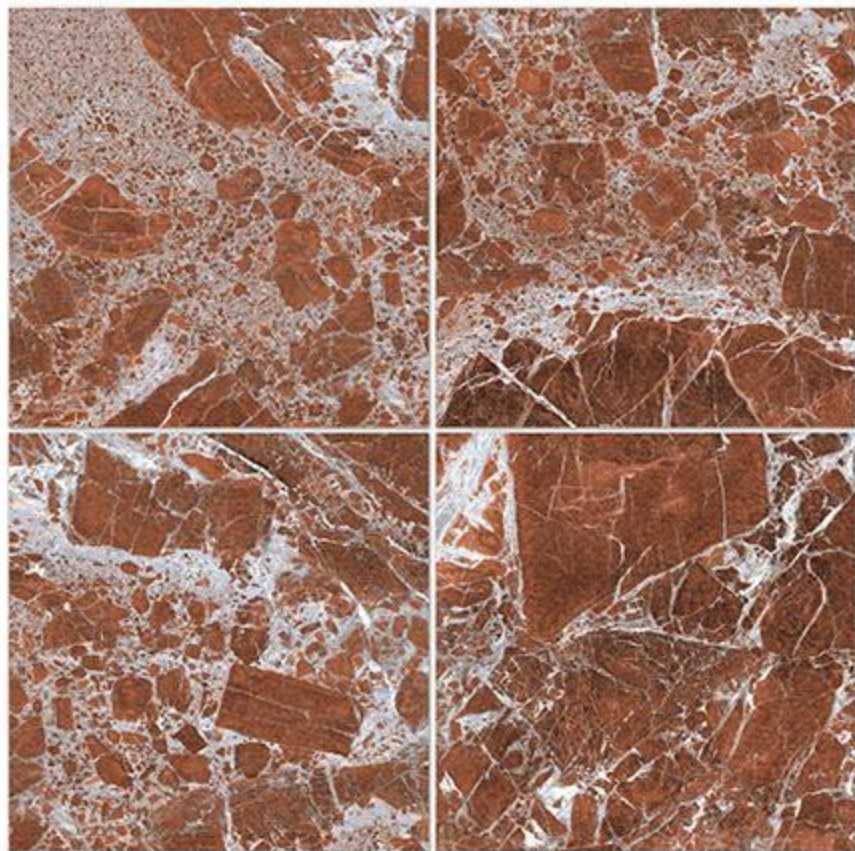


The background of the advertisement is a series of diagonal stripes, each containing a different cosmic image. From left to right, the stripes show: a colorful nebula with red and blue; a blue and white nebula; a red and purple nebula; a starry field with a bright blue star; a grey, cratered planetary surface; and a yellowish-brown nebula with a bright central star.

**Size**  
600X600 mm

**ROCK ISLAND**

**Finish**  
HIGH GLOSSY

**Size**  
600X600 mm

**SANTA BROWN**

**Finish**  
HIGH GLOSSY

**Size**  
600X600 mm

**SAPHIRE COFFEE**

**Finish**  
HIGH GLOSSY

**Size**  
600X600 mm

**SEASIDE WINE**

**Finish**  
HIGH GLOSSY

**Size**  
600X600 mm

**SERPENTINE**

**Finish**  
HIGH GLOSSY

**Size**  
600X600 mm