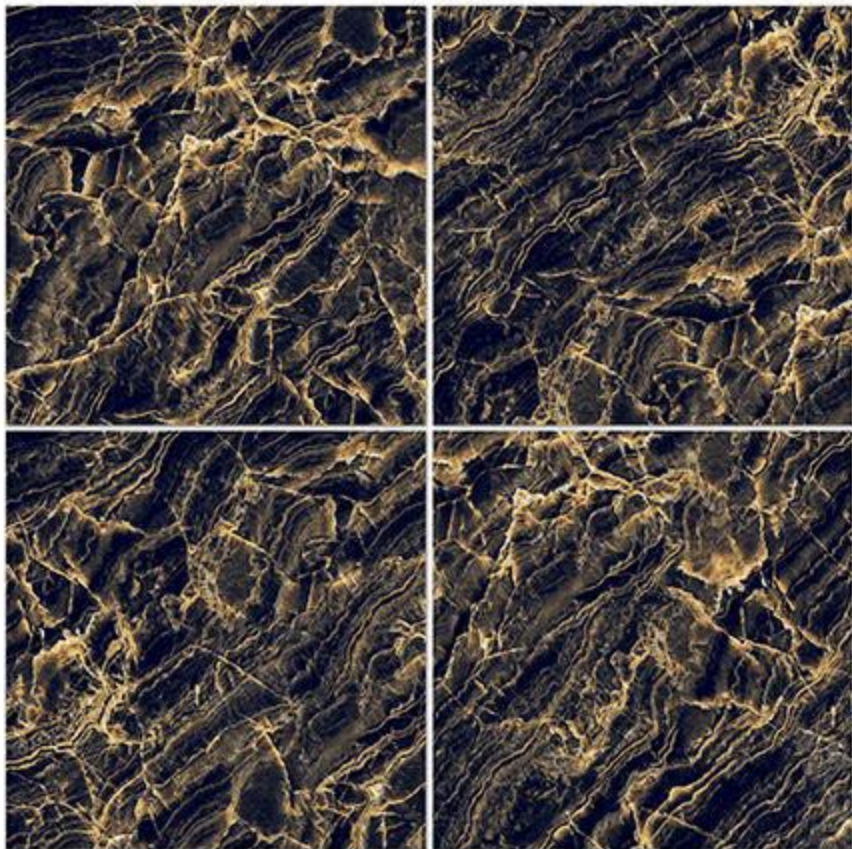


The background of the advertisement is a series of diagonal stripes, each containing a different cosmic image. From left to right, the stripes show: a colorful nebula with red and blue; a blue and white nebula; a red and purple nebula; a starry field with a bright blue star; a grey, cratered planetary surface; and a yellowish-brown nebula with a bright central star.

## NAPOLIS BROWN

**Finish**  
HIGH GLOSSY

**Size**  
600X600 mm

**NICKEL COAL**

**Finish**  
HIGH GLOSSY

**Size**  
600X600 mm

**PASTEL BLUE**

**Finish**  
HIGH GLOSSY