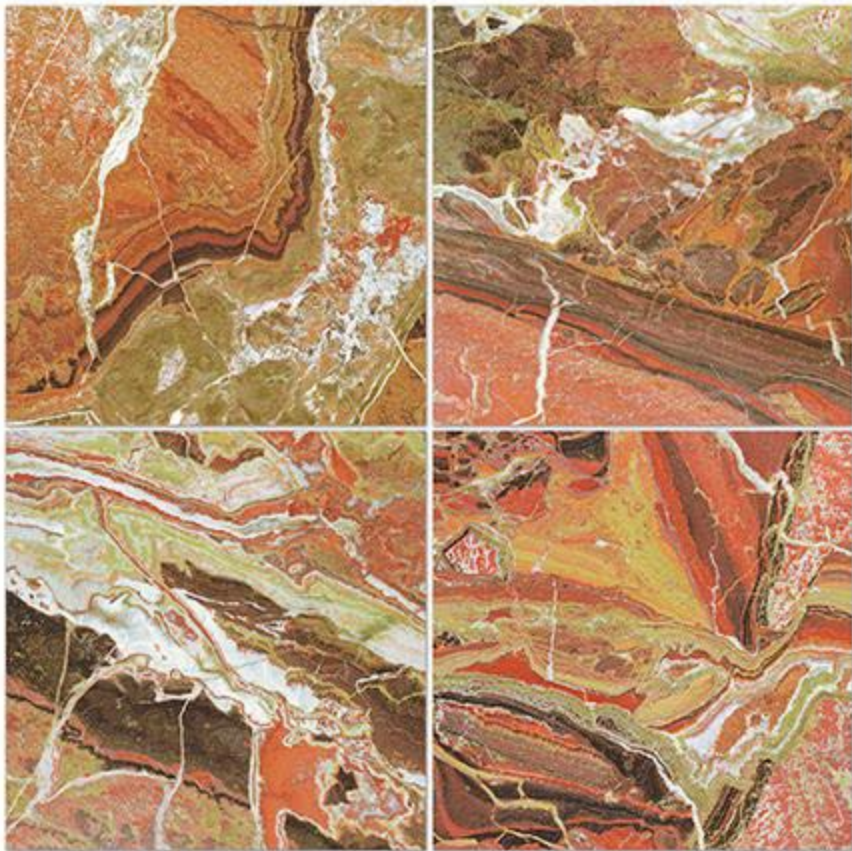

FROSTINE

Finish
HIGH GLOSSY

Size
600X600 mm