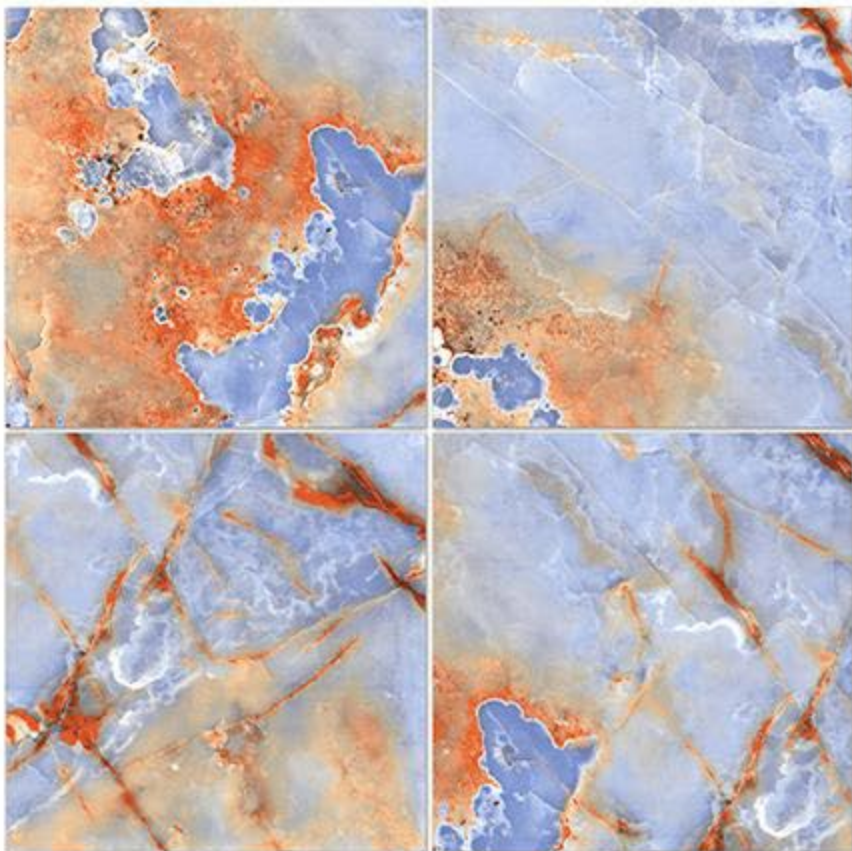


The background of the advertisement is a series of diagonal stripes, each containing a different cosmic image. From left to right, the stripes show: a colorful nebula with red and blue; a blue and white nebula; a red and purple nebula; a starry field with a bright blue star; a grey, cratered planetary surface; and a yellowish-brown nebula with a bright central star.

## VINTAGE SILVAR

**Finish**  
HIGH GLOSSY

**Size**  
600X600 mm

**WELKIN OLIVE**

Finish  
HIGH GLOSSY

Size  
600X600 mm

**WELKIN SAPPHIRE**

**Finish**  
HIGH GLOSSY