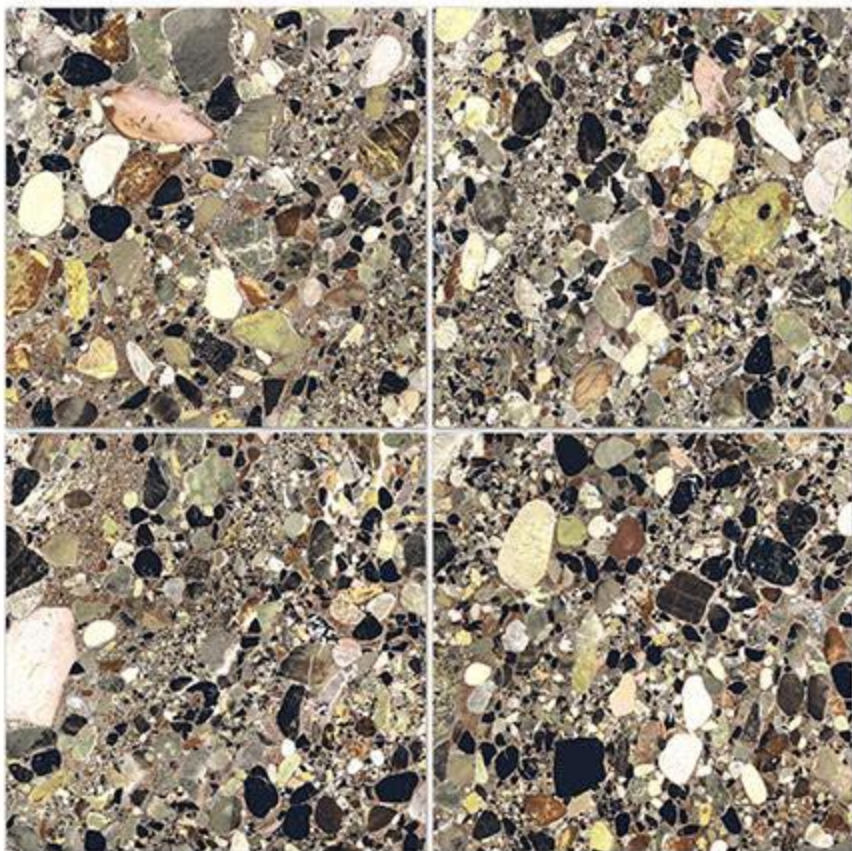


The background of the advertisement is a series of diagonal stripes, each containing a different cosmic image. From left to right, the stripes show: a colorful nebula with red and blue; a blue and white nebula; a red and purple nebula; a starry field with a bright blue star; a grey, cratered planetary surface; and a yellowish-brown nebula with a bright central star.

**CELESTIAL SEPIA**

**Finish**  
HIGH GLOSSY

**Size**  
600X600 mm

## COBBLESTONE JADE

**Finish**  
HIGH GLOSSY

**Size**  
600X600 mm