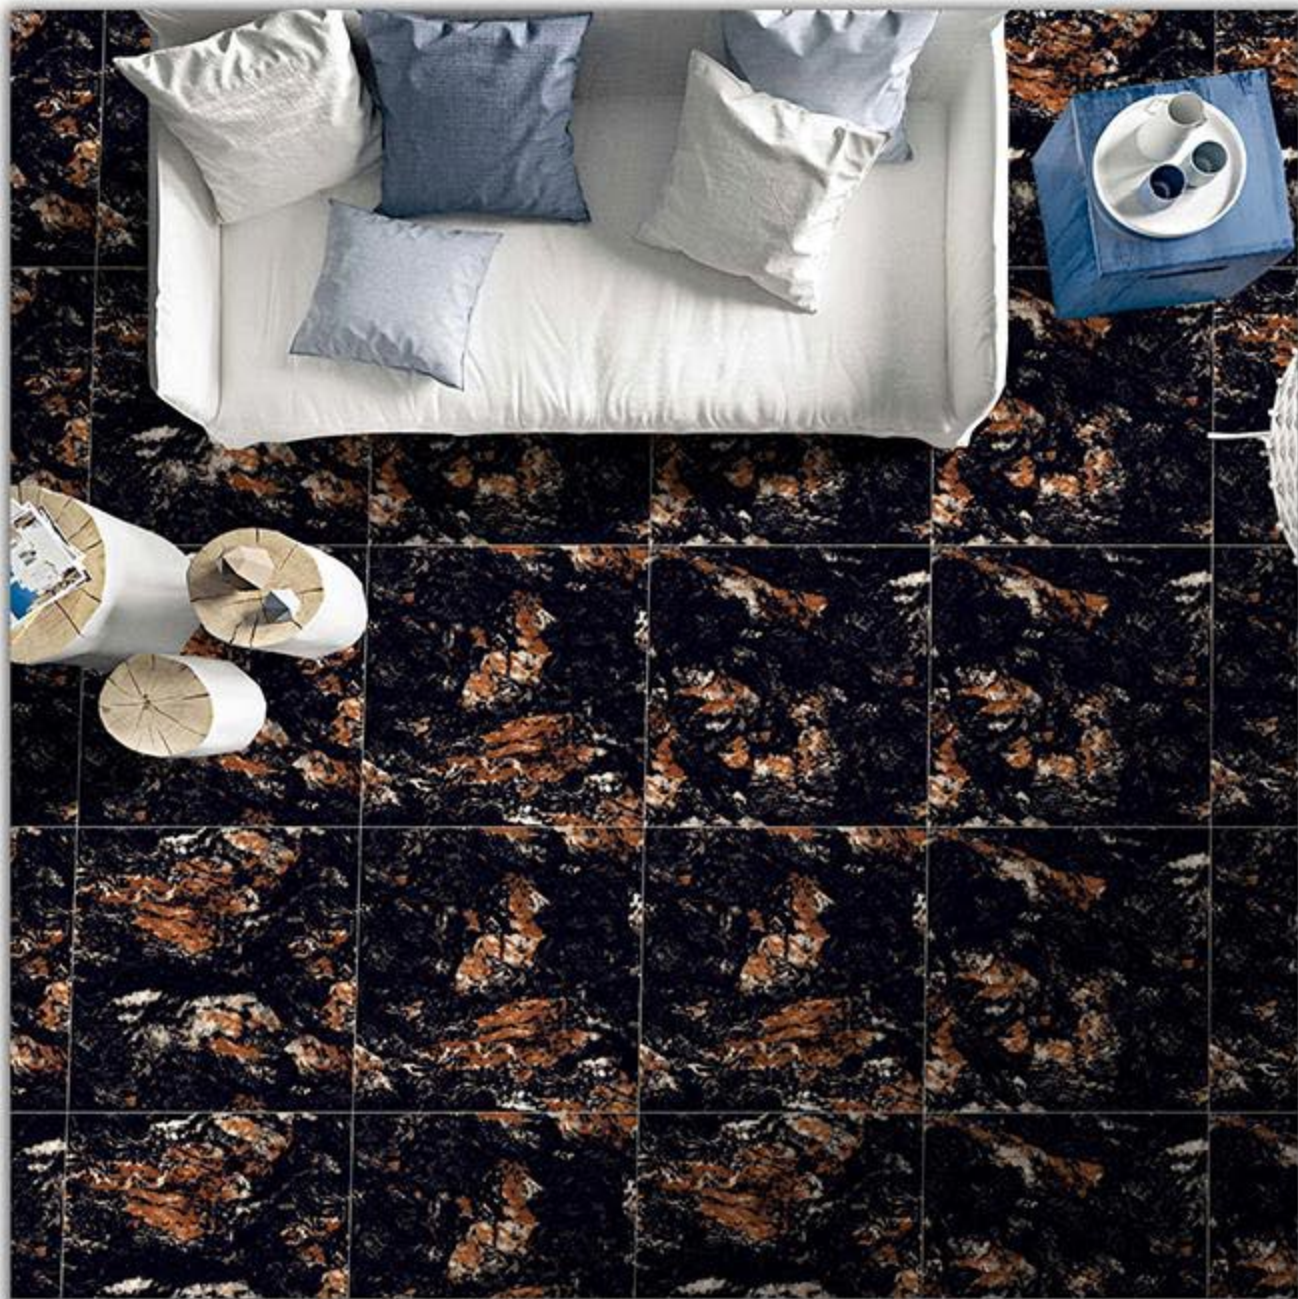

BRAZIL BLACK

Finish
HIGH GLOSSY

Size
600X600 mm