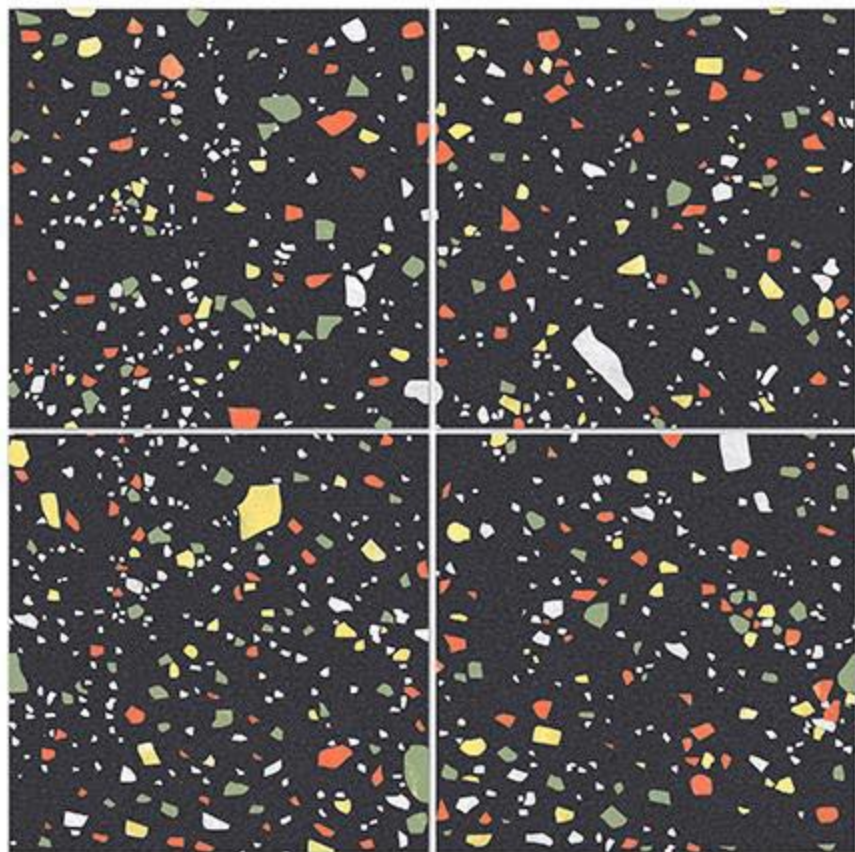

QUARTZITE MULTI

Finish
HIGH GLOSSY

Size
600X600 mm