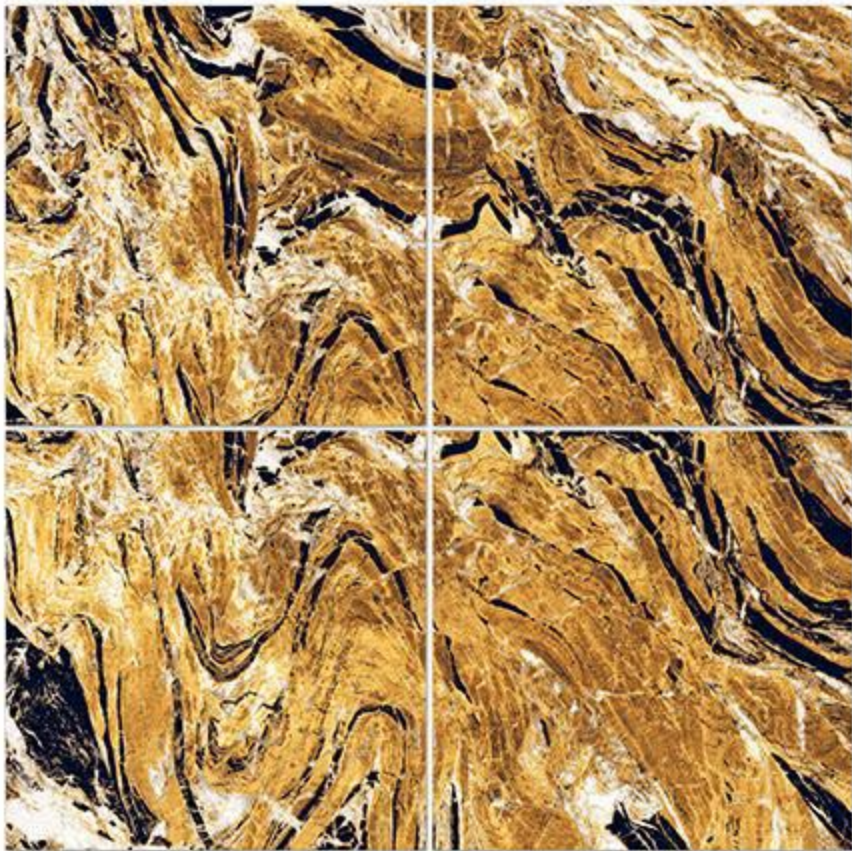


The background of the advertisement is a series of diagonal stripes, each containing a different cosmic image. From left to right, the stripes show: a colorful nebula with red and blue; a blue and white nebula; a red and purple nebula; a starry field with a bright blue star; a grey, cratered planetary surface; and a yellowish-brown nebula with a bright central star.

**Finish**  
HIGH GLOSSY

**Size**  
600X600 mm

**FROSTINE**

**Finish**  
HIGH GLOSSY

**Size**  
600X600 mm

**INFERNO GOLD**

**Finish**  
HIGH GLOSSY

**Size**  
600X600 mm