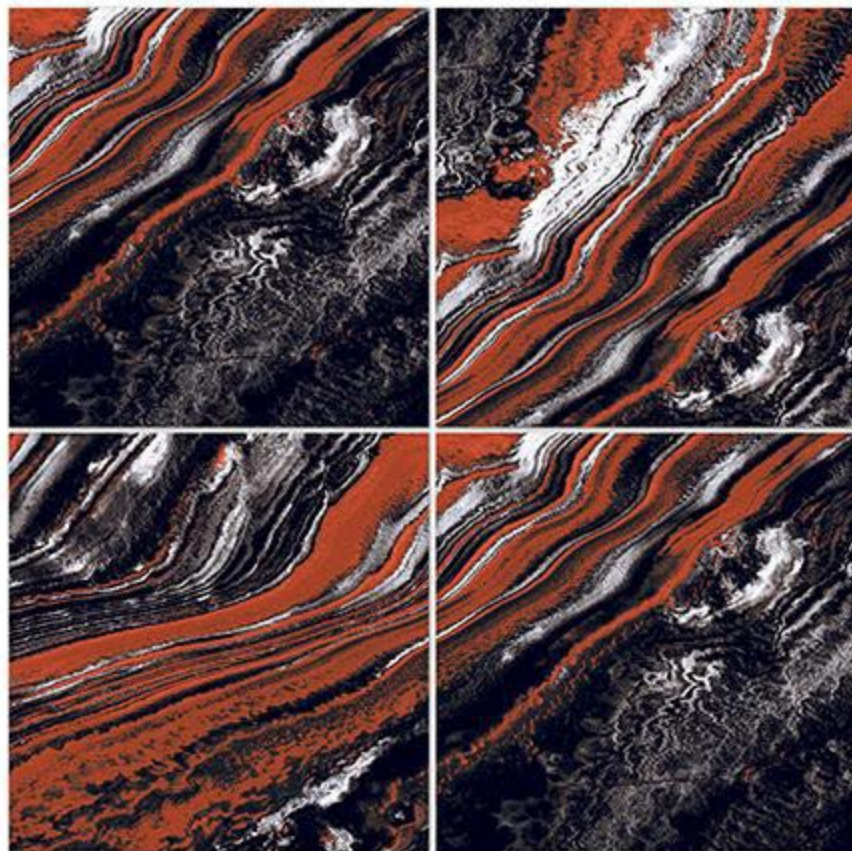

QUARRY BRONZE

Finish
HIGH GLOSSY

Size
600X600 mm