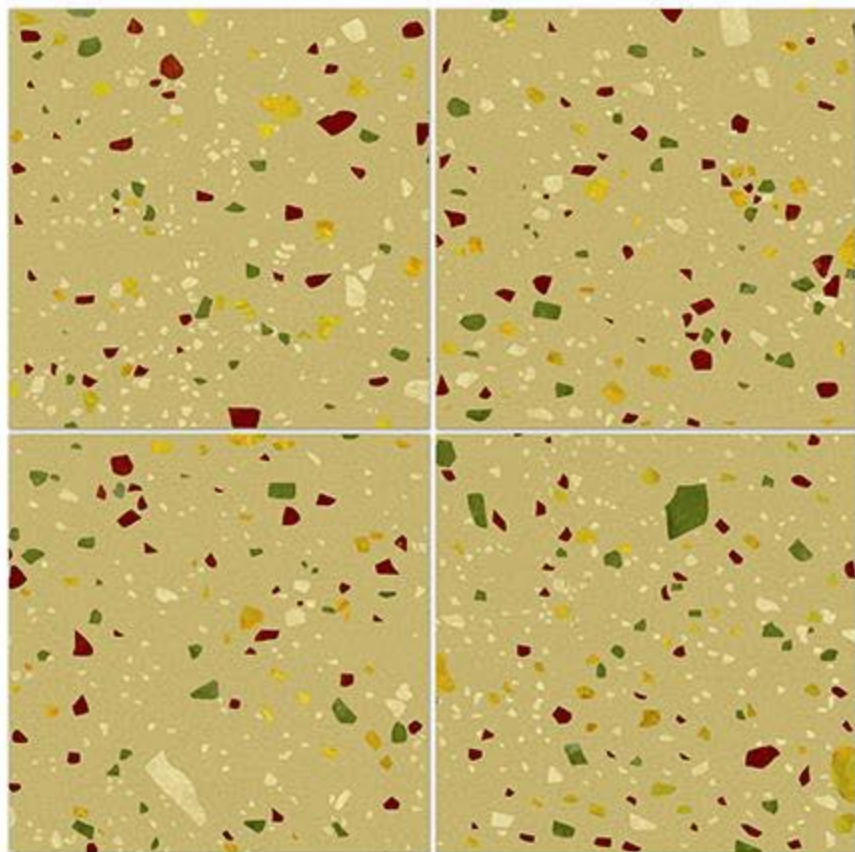

QUARTZITE TAUPE

Finish
HIGH GLOSSY

Size
600X600 mm