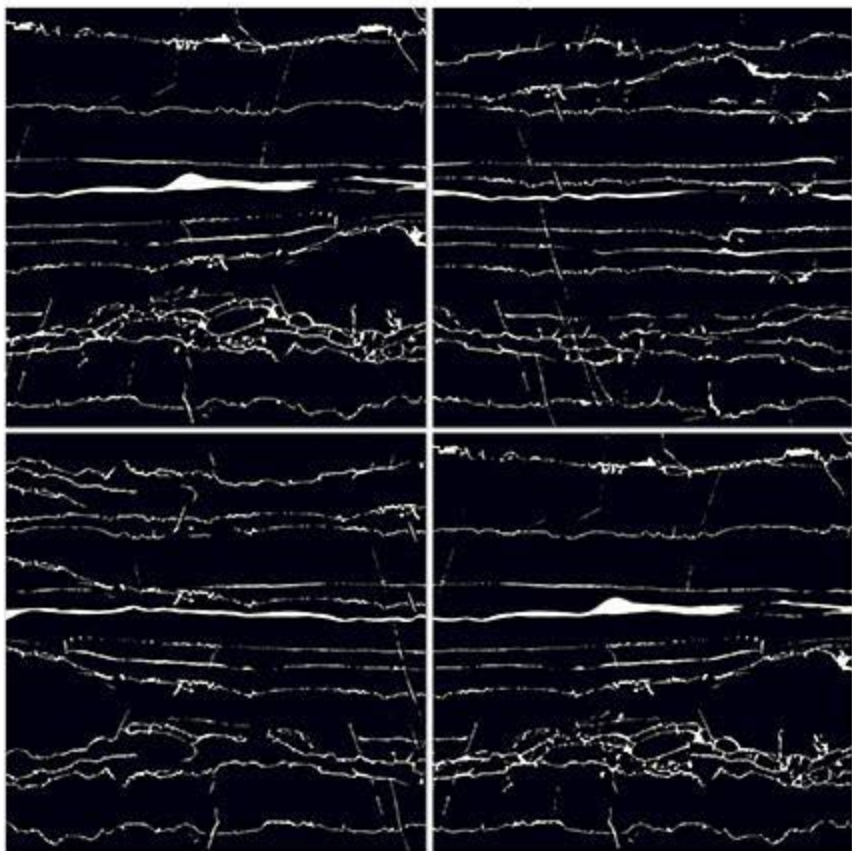

VINTAGE BLACK

Finish
HIGH GLOSSY

Size
600X600 mm