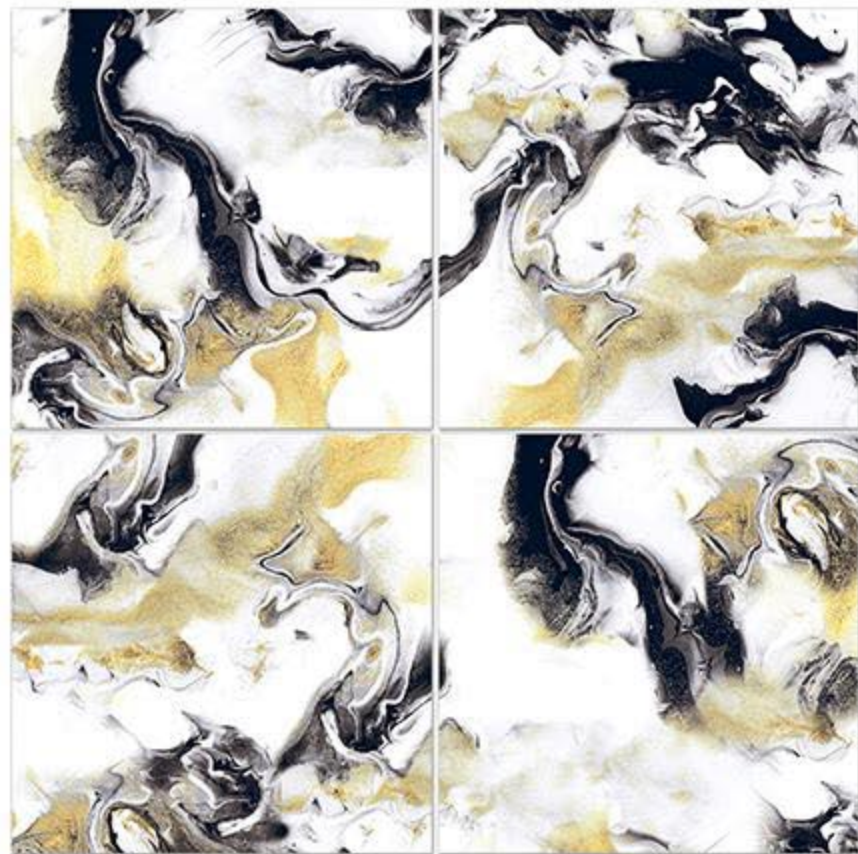


The background of the advertisement is a series of diagonal stripes, each containing a different cosmic image. From left to right, the stripes show: a colorful nebula with red and blue; a blue and white nebula; a red and purple nebula; a starry field with a bright blue star; a grey, cratered planetary surface; and a yellowish-brown nebula with a bright central star.

**Size**  
600X600 mm

**MAYFLOWER**

**Finish**  
HIGH GLOSSY

**Size**  
600X600 mm

**MURKY LEMON**

**Finish**  
HIGH GLOSSY

**Size**  
600X600 mm

**MURKY MAROON**