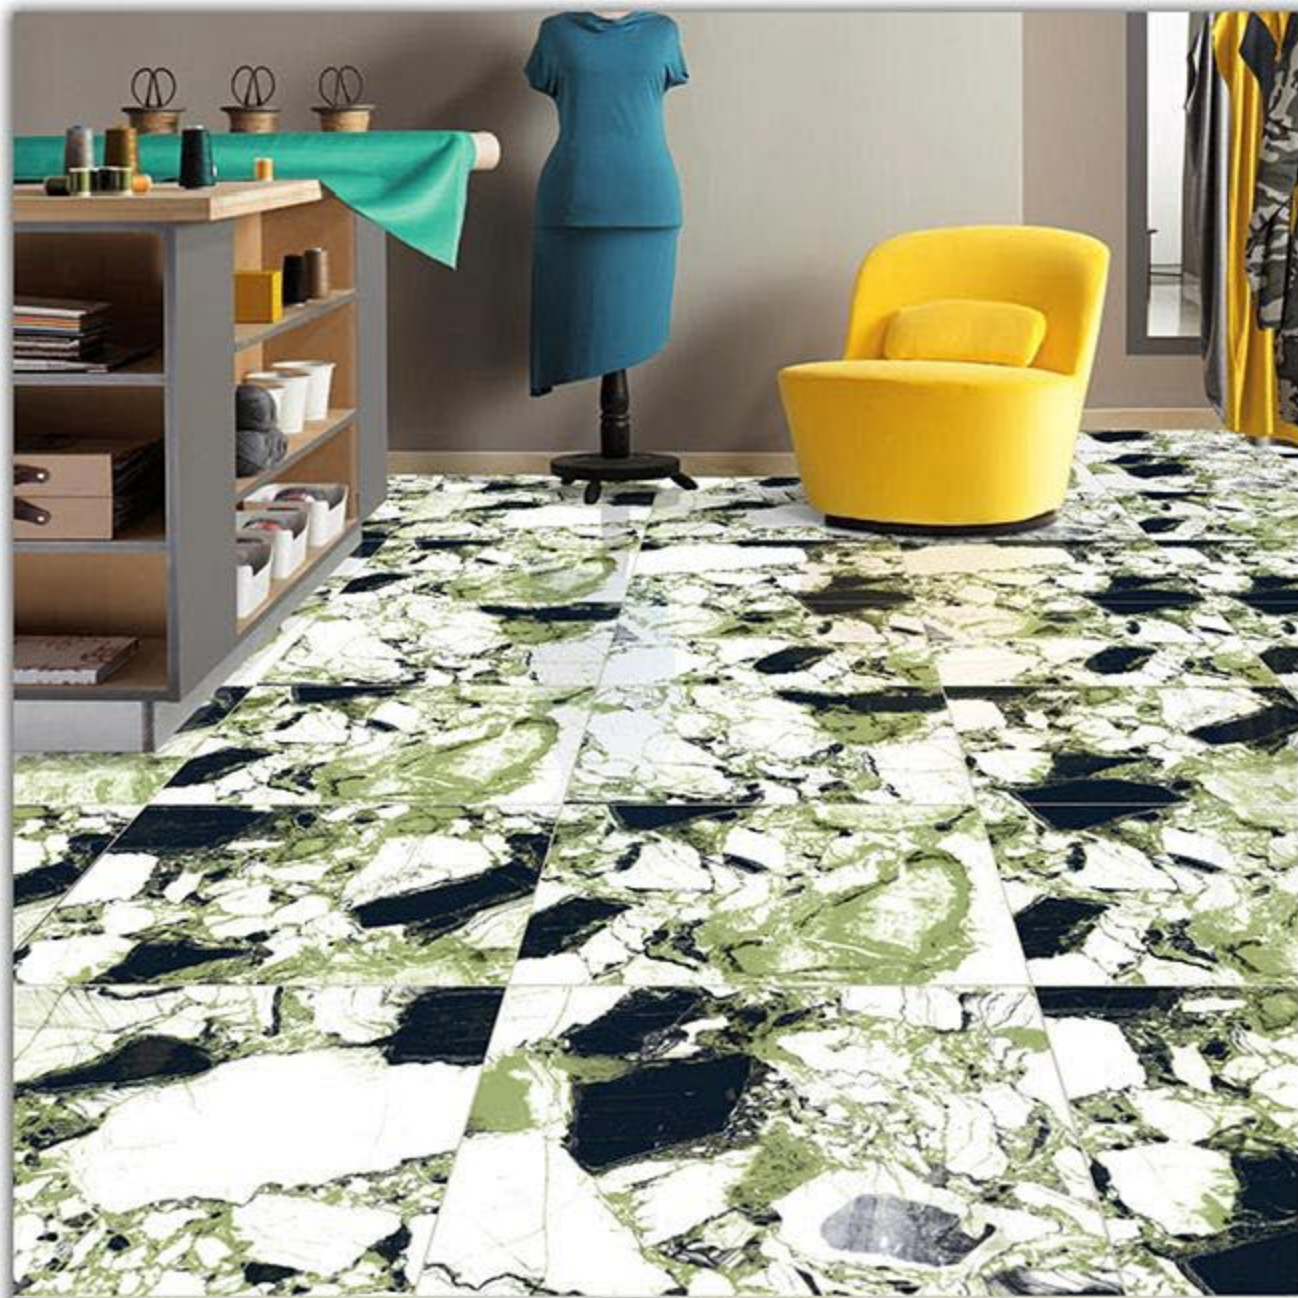


The background of the advertisement is a series of diagonal stripes, each containing a different cosmic image. From left to right, the stripes show: a colorful nebula with red and blue; a blue and white nebula; a red and purple nebula; a starry field with a bright blue star; a grey, cratered planetary surface; and a yellowish-brown nebula with a bright central star.

Size  
600X600 mm

**BOULDER PEAR**

Finish  
HIGH GLOSSY

Size  
600X600 mm

**BRAZIL BLACK**

Finish  
HIGH GLOSSY

Size  
600X600 mm

**BRAZIL BLUE**