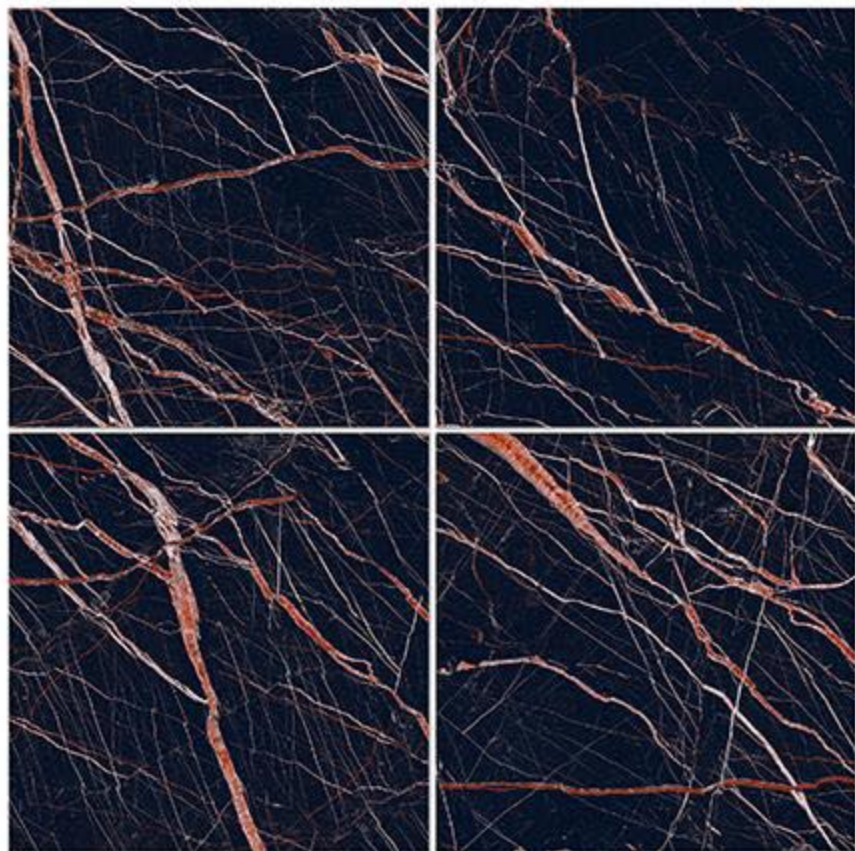

MAYFLOWER

Finish
HIGH GLOSSY

Size
600X600 mm