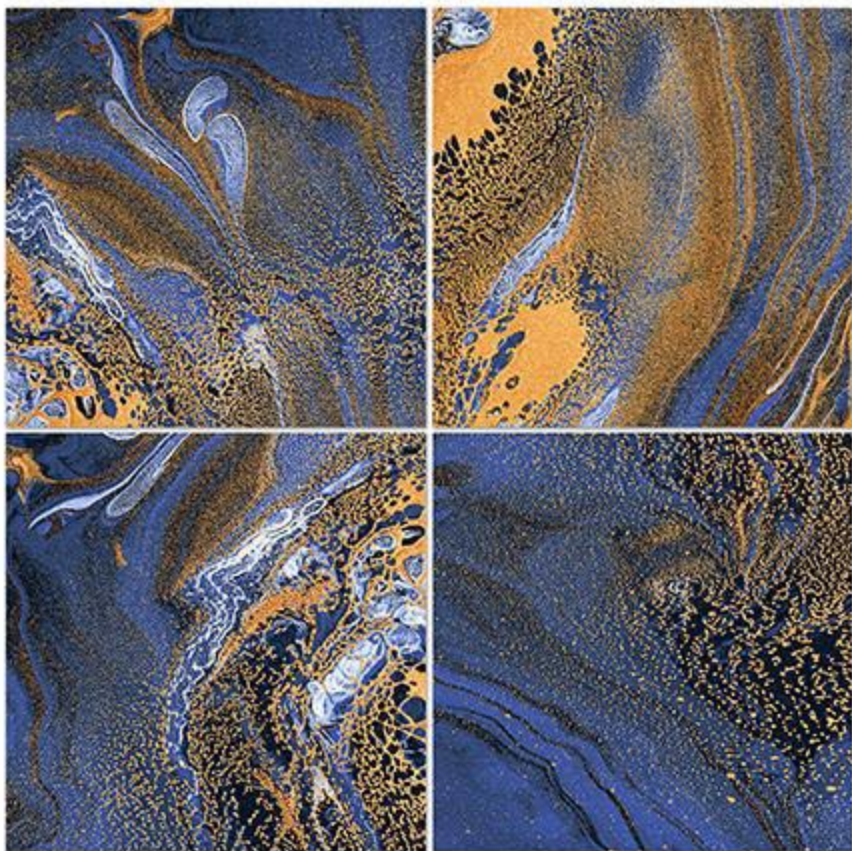


The background of the advertisement is a series of diagonal stripes, each containing a different cosmic image. From left to right, the stripes show: a colorful nebula with red and blue; a blue and white nebula; a red and purple nebula; a starry field with a bright blue star; a grey, cratered planetary surface; and a yellowish-brown nebula with a bright central star.

**Size**  
600X600 mm

**PEGASUS**

**Finish**  
HIGH GLOSSY

**Size**  
600X600 mm

**PLANETOID**

**Finish**  
HIGH GLOSSY

**Size**  
600X600 mm