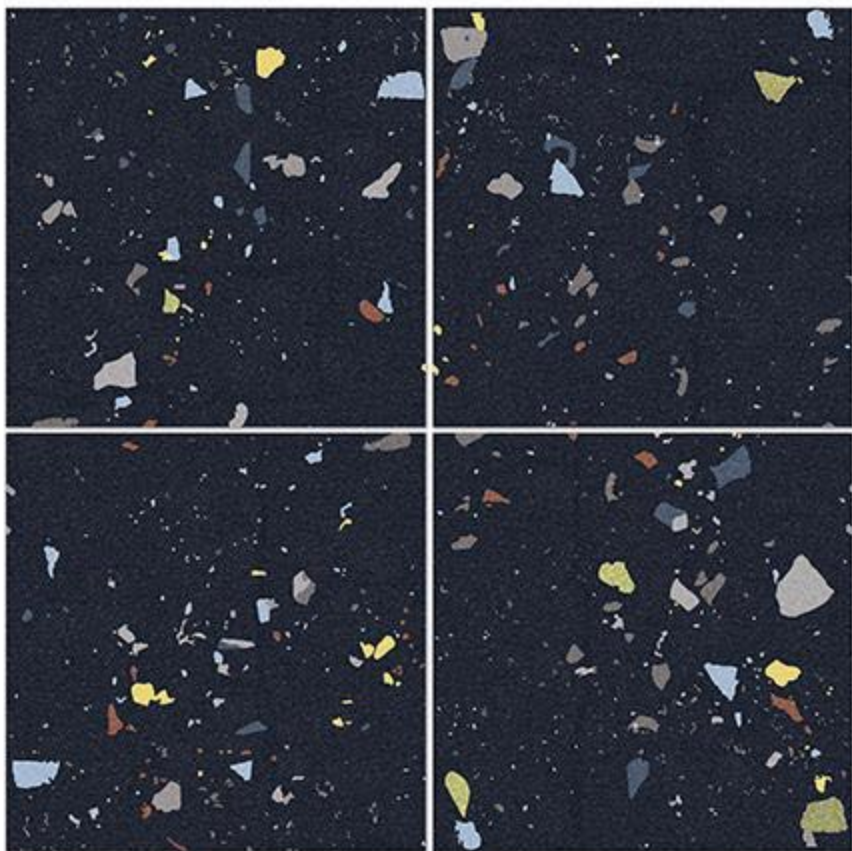

QUARTZITE PITH

Finish
HIGH GLOSSY

Size
600X600 mm