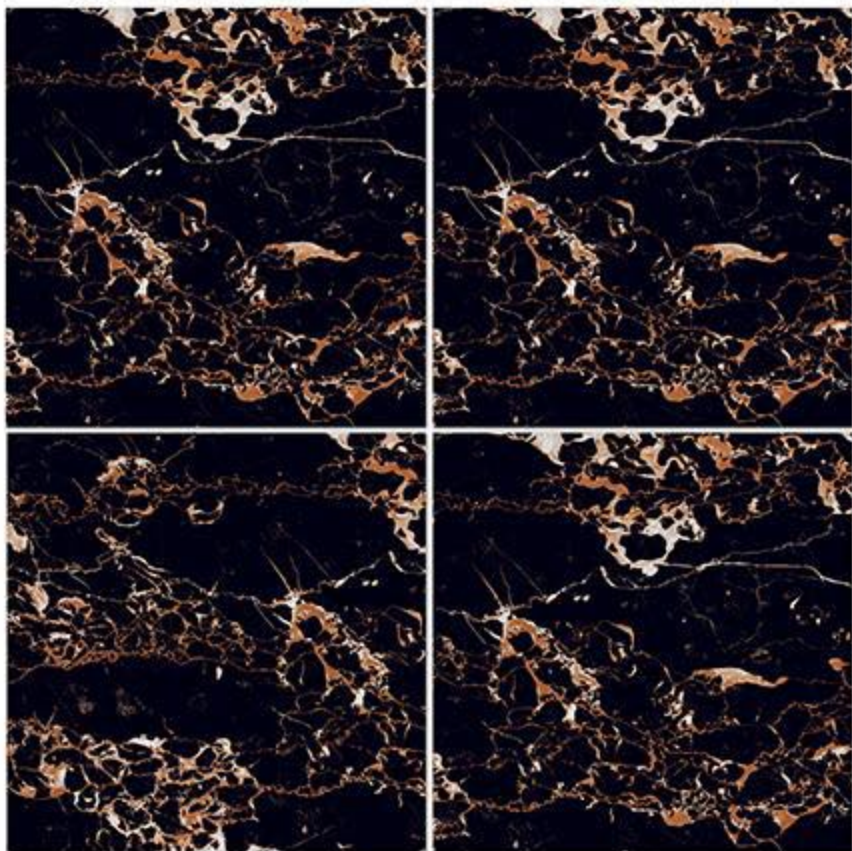

SPRING GOLD

Finish
HIGH GLOSSY

Size
600X600 mm