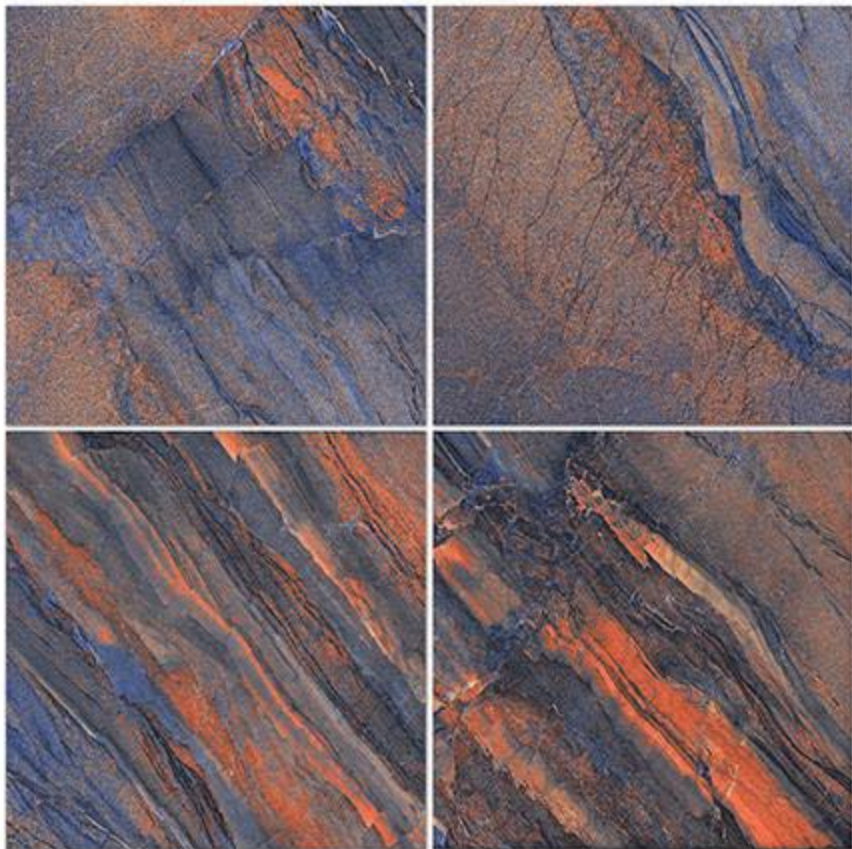

ELYSIUM

Finish
HIGH GLOSSY

Size
600X600 mm