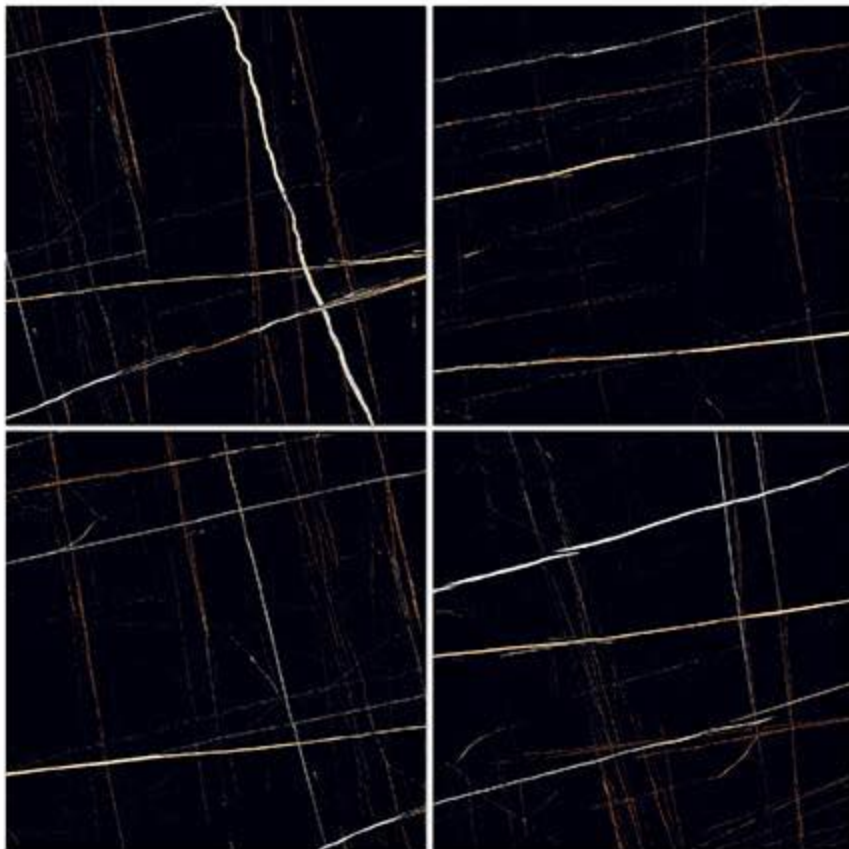

LINER BLACK

Finish
HIGH GLOSSY

Size
600X600 mm