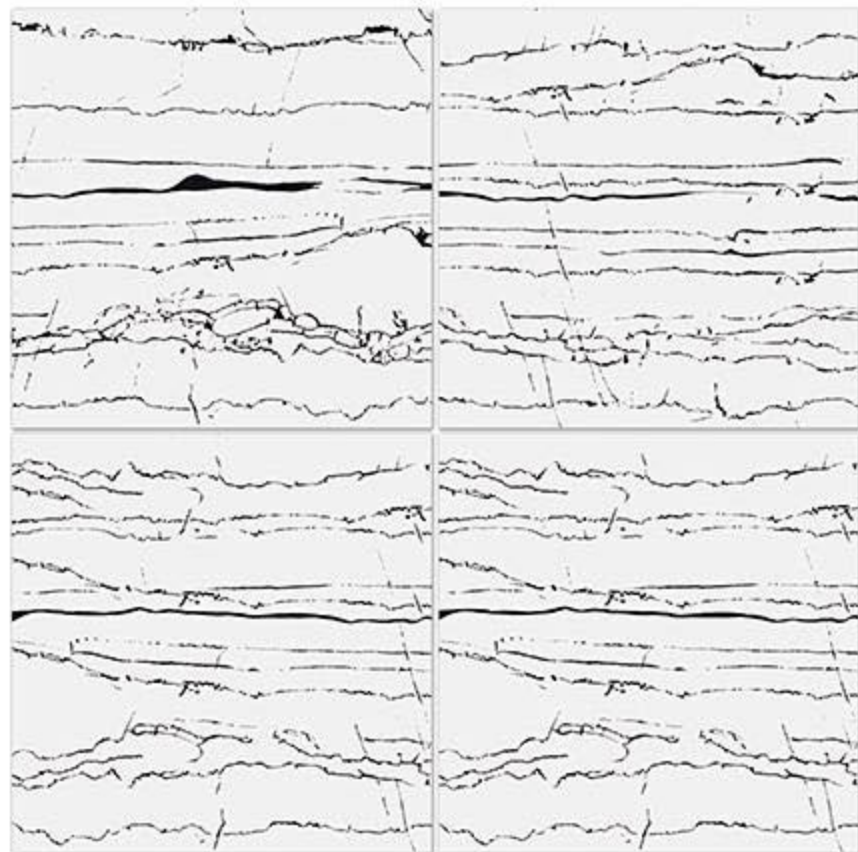

VINTAGE SILVAR

Finish
HIGH GLOSSY

Size
600X600 mm