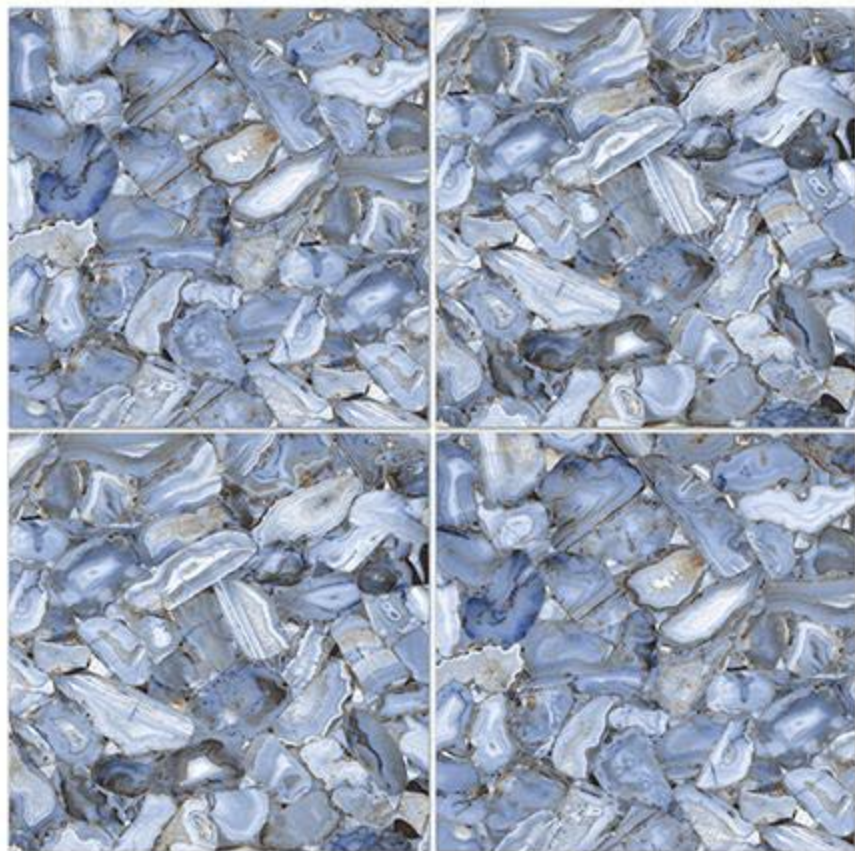

PASTEL BLUE

Finish
HIGH GLOSSY

Size
600X600 mm