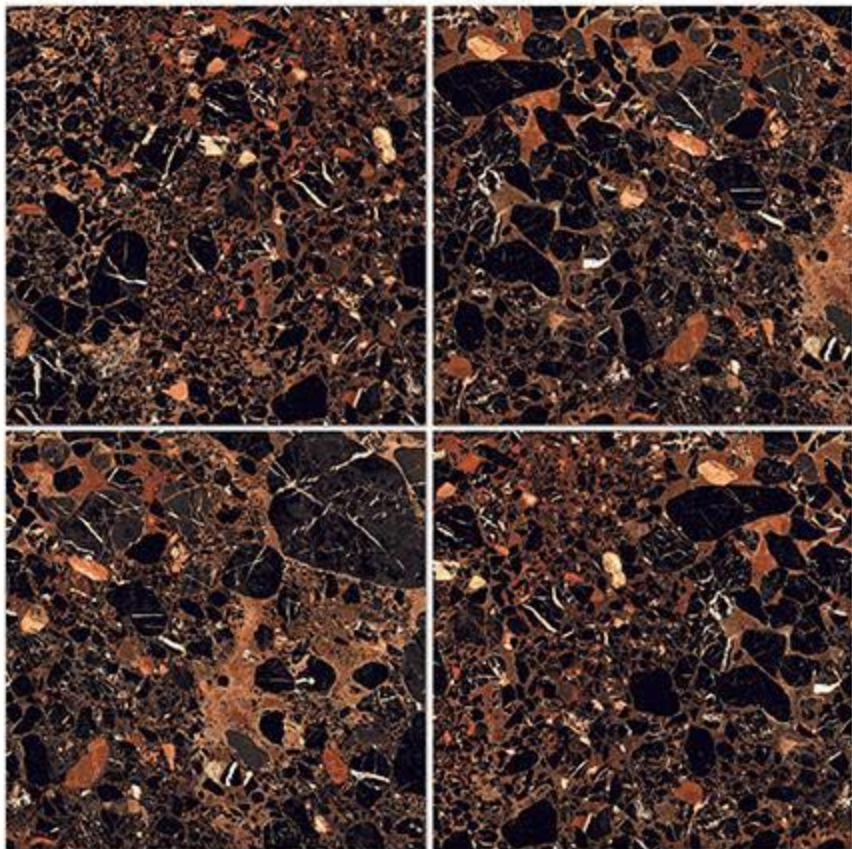

NAPOLIS BROWN

Finish
HIGH GLOSSY

Size
600X600 mm