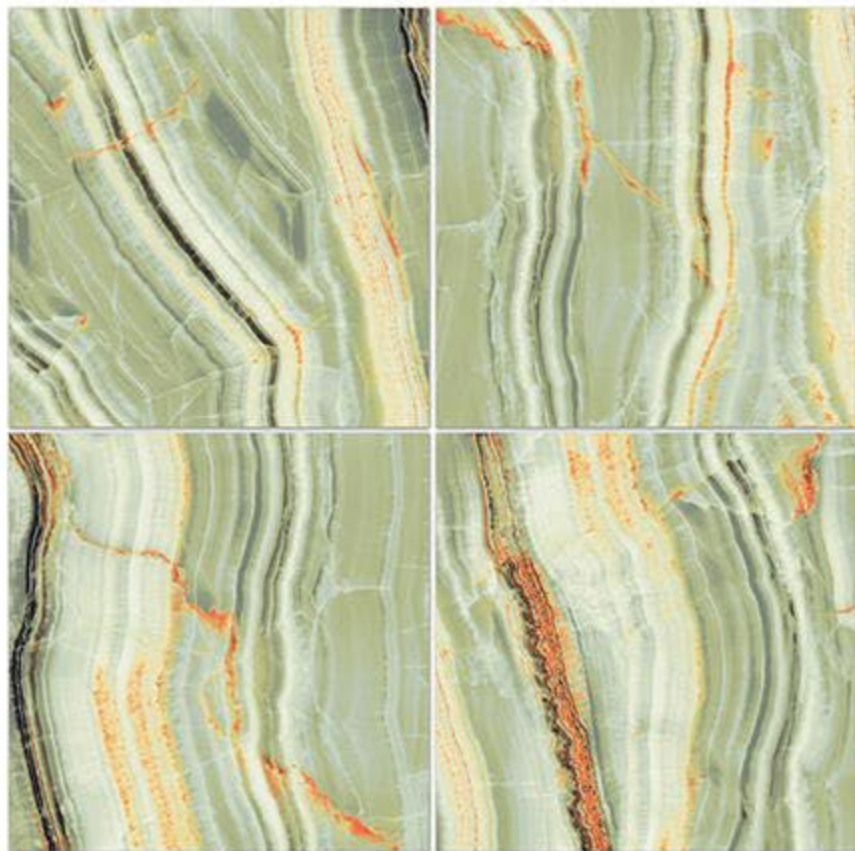


The background of the advertisement is a series of diagonal stripes, each containing a different cosmic image. From left to right, the stripes show: a colorful nebula with red and blue; a blue and white nebula; a red and purple nebula; a starry field with a bright blue star; a grey, cratered planetary surface; and a yellowish-brown nebula with a bright central star.

**SPRING GOLD**

**Finish**  
HIGH GLOSSY

**Size**  
600X600 mm

**SWEETWOOD**

**Finish**  
HIGH GLOSSY

**Size**  
600X600 mm