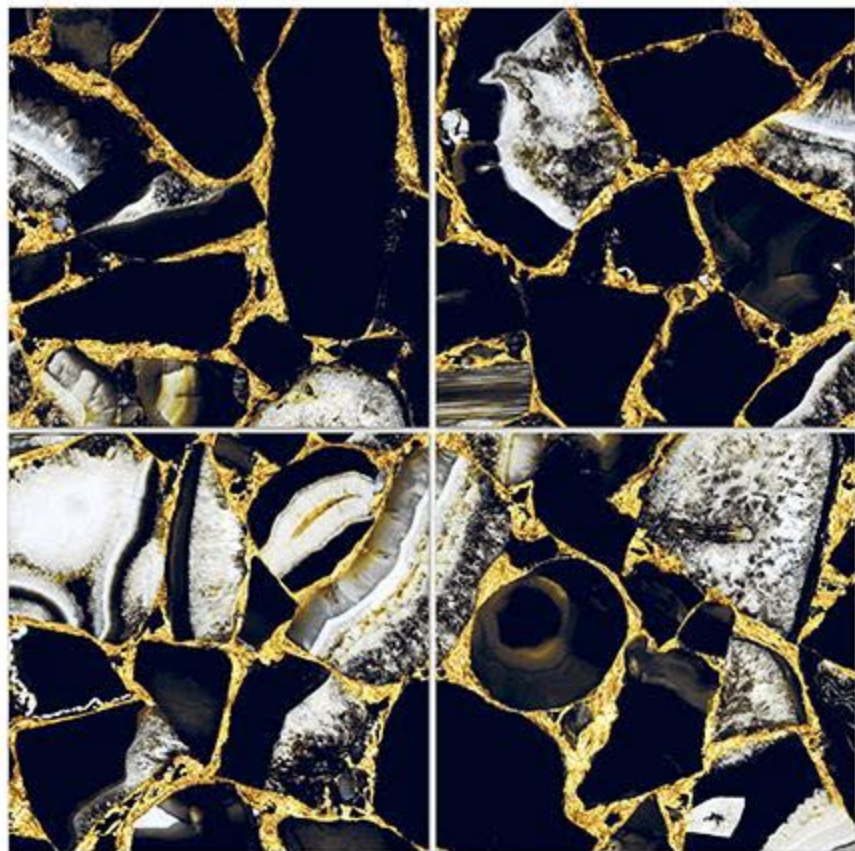


The background of the advertisement is a series of diagonal stripes, each containing a different cosmic image. From left to right, the stripes show: a colorful nebula with red and blue; a blue and white nebula; a red and purple nebula; a starry field with a bright blue star; a grey, cratered planetary surface; and a yellowish-brown nebula with a bright central star.

HIGH GLOSSY SERIES  
600X600 mm

**AUTUMN CHERRY**

**Finish**  
HIGH GLOSSY

**Size**  
600X600 mm

**BLACK FOREST**

**Finish**  
HIGH GLOSSY

**Size**  
600X600 mm

**BLACK FUSION**