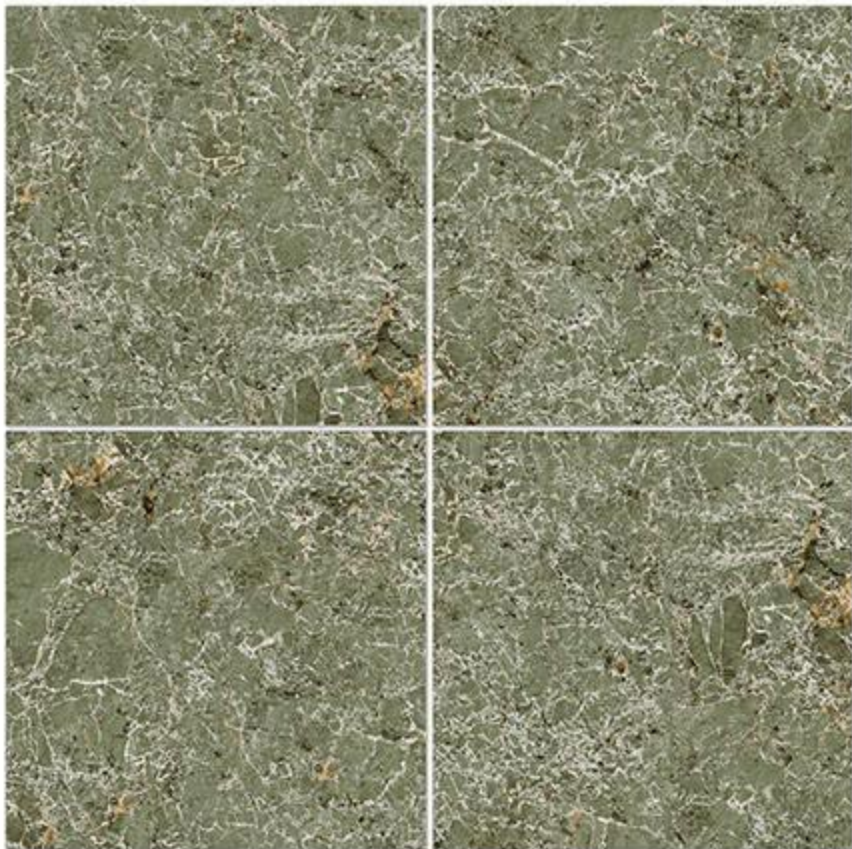

FORESTER

Finish
HIGH GLOSSY

Size
600X600 mm