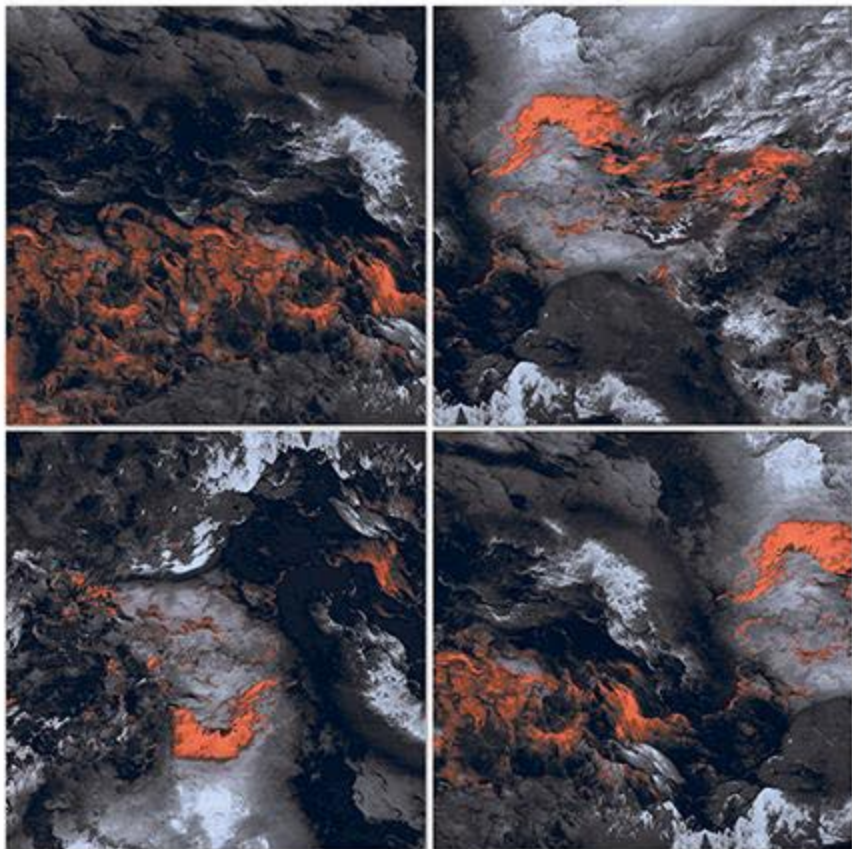

BLACK PANTHER

Finish
HIGH GLOSSY

Size
600X600 mm