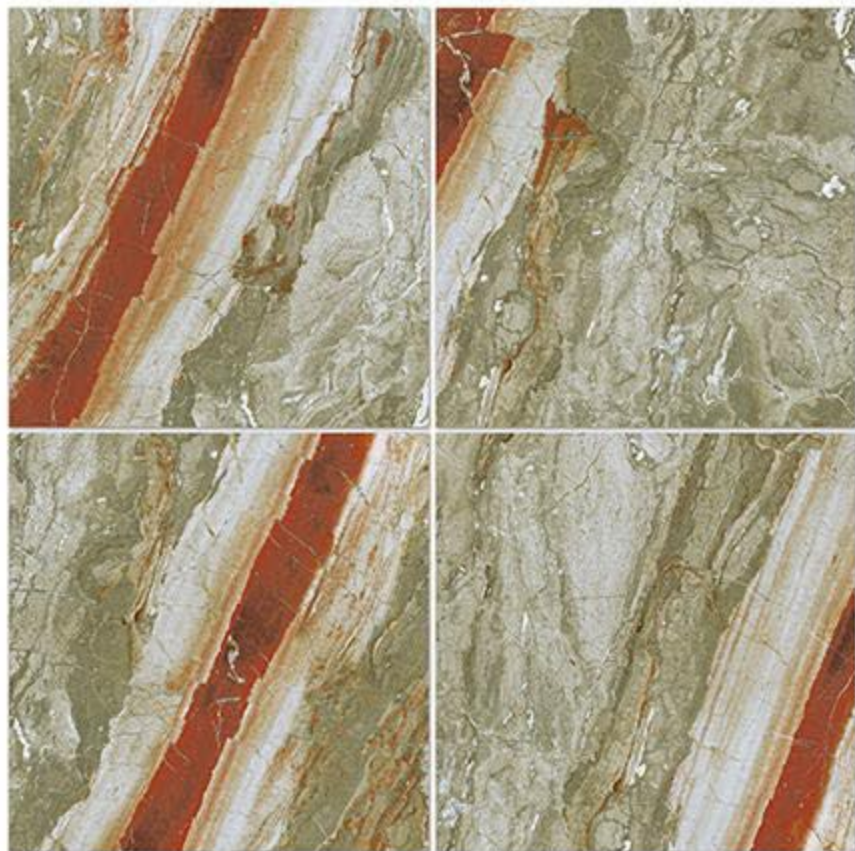


The background of the advertisement is a series of diagonal stripes, each containing a different cosmic image. From left to right, the stripes show: a colorful nebula with red and blue; a blue and white nebula; a red and purple nebula; a starry field with a bright blue star; a grey, cratered planetary surface; and a yellowish-brown nebula with a bright central star.

**Finish**  
HIGH GLOSSY

**Size**  
600X600 mm

**SEASIDE WINE**

**Finish**  
HIGH GLOSSY

**Size**  
600X600 mm

**SERPENTINE**

**Finish**  
HIGH GLOSSY

**Size**  
600X600 mm