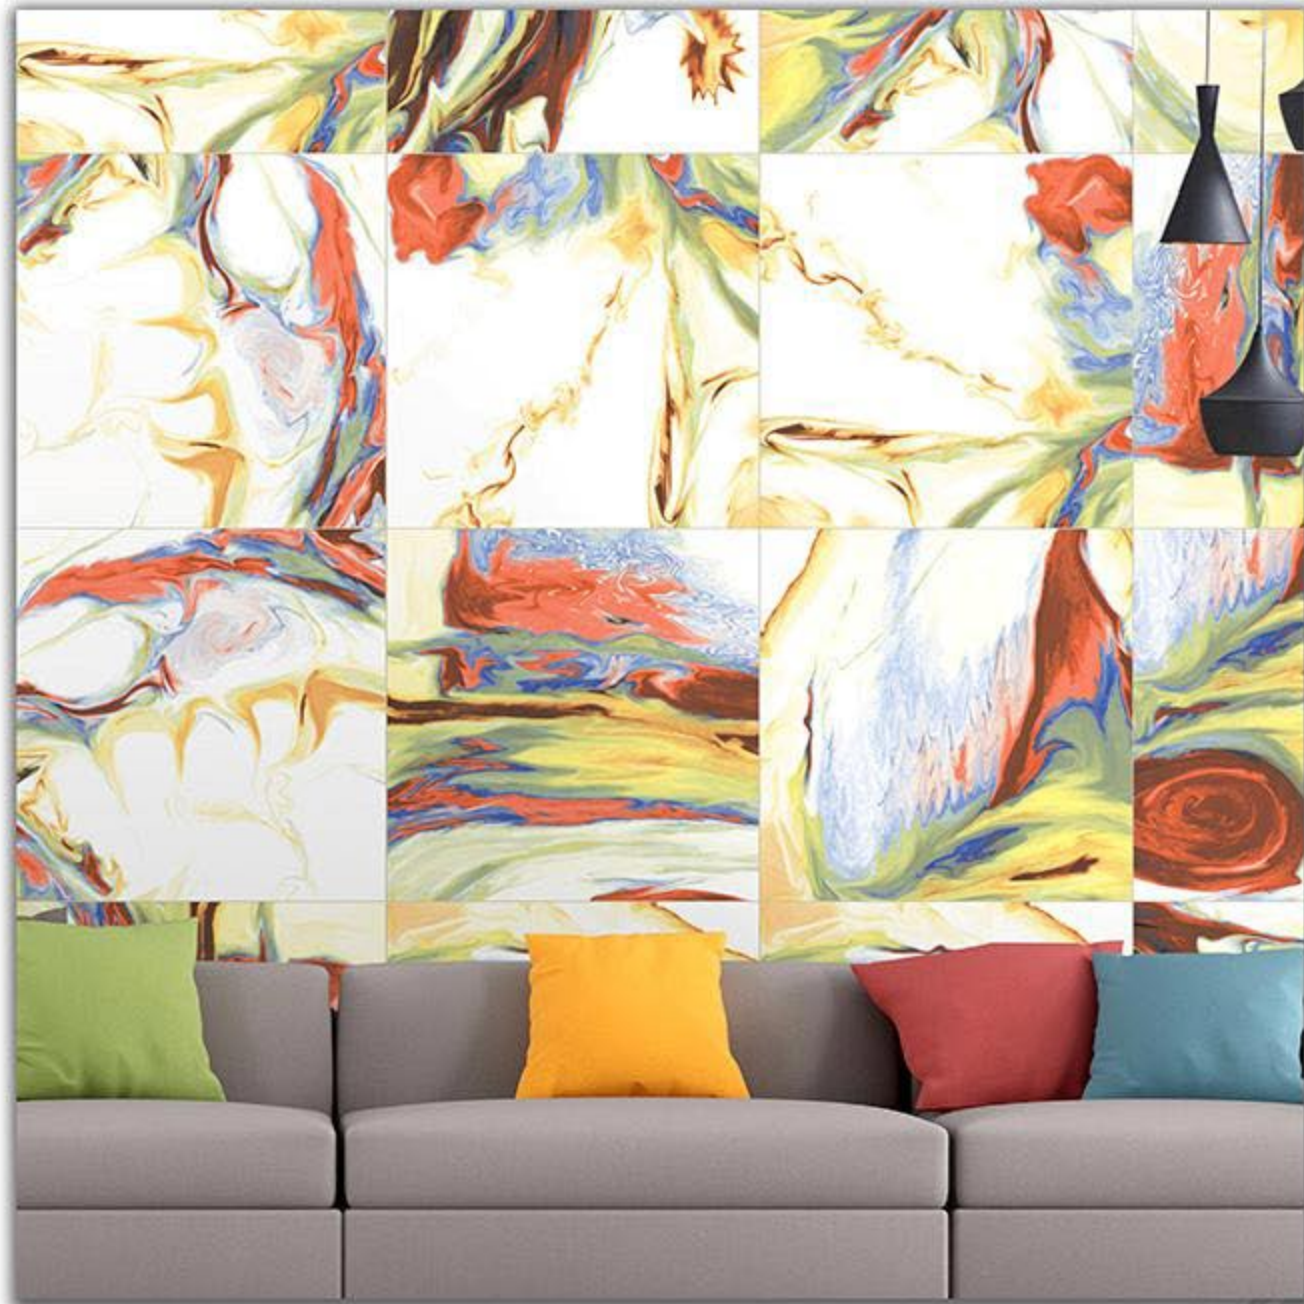


The background of the advertisement is a series of diagonal stripes, each containing a different cosmic image. From left to right, the stripes show: a colorful nebula with red and blue; a blue and white nebula; a red and purple nebula; a starry field with a bright blue star; a grey, cratered planetary surface; and a yellowish-brown nebula with a bright central star.

**Size**  
600X600 mm

**PEGASUS**

**Finish**  
HIGH GLOSSY

**Size**  
600X600 mm

**PLANETOID**

**Finish**  
HIGH GLOSSY

**Size**  
600X600 mm

## QUARRY BRONZE

Finish  
HIGH GLOSSY

Size  
600X600 mm