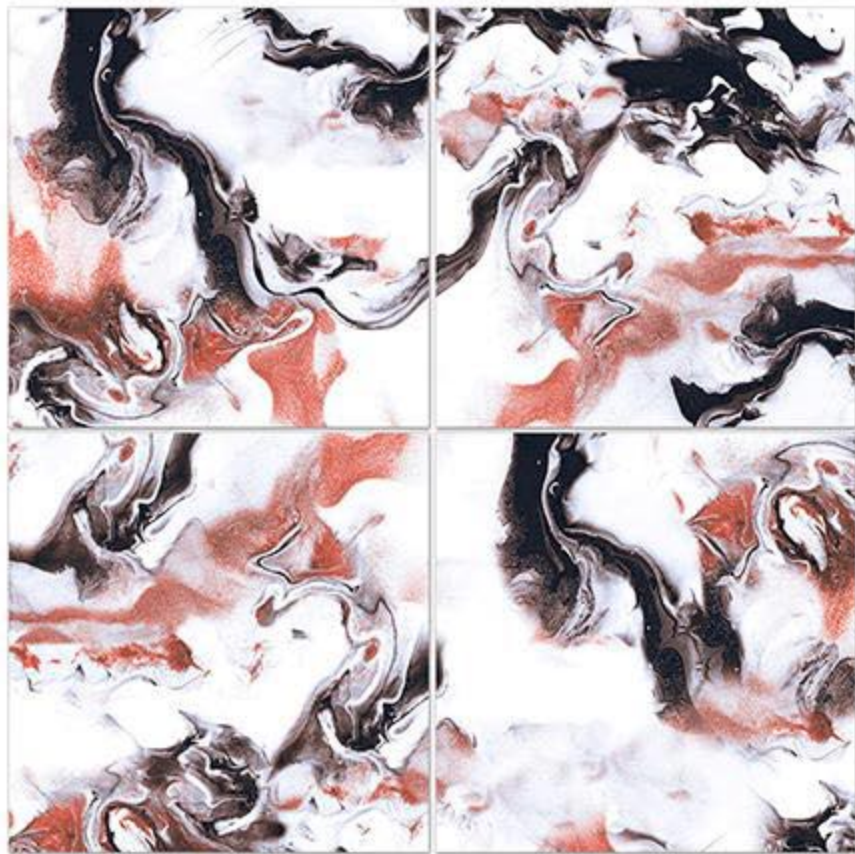


The background of the advertisement is a series of diagonal stripes, each containing a different cosmic image. From left to right, the stripes show: a colorful nebula with red and blue; a blue and white nebula; a red and purple nebula; a starry field with a bright blue star; a grey, cratered planetary surface; and a yellowish-brown nebula with a bright central star.

**Size**  
600X600 mm

**MAYFLOWER**

**Finish**  
HIGH GLOSSY

**Size**  
600X600 mm

**MURKY LEMON**

**Finish**  
HIGH GLOSSY

**Size**  
600X600 mm

**MURKY MAROON**