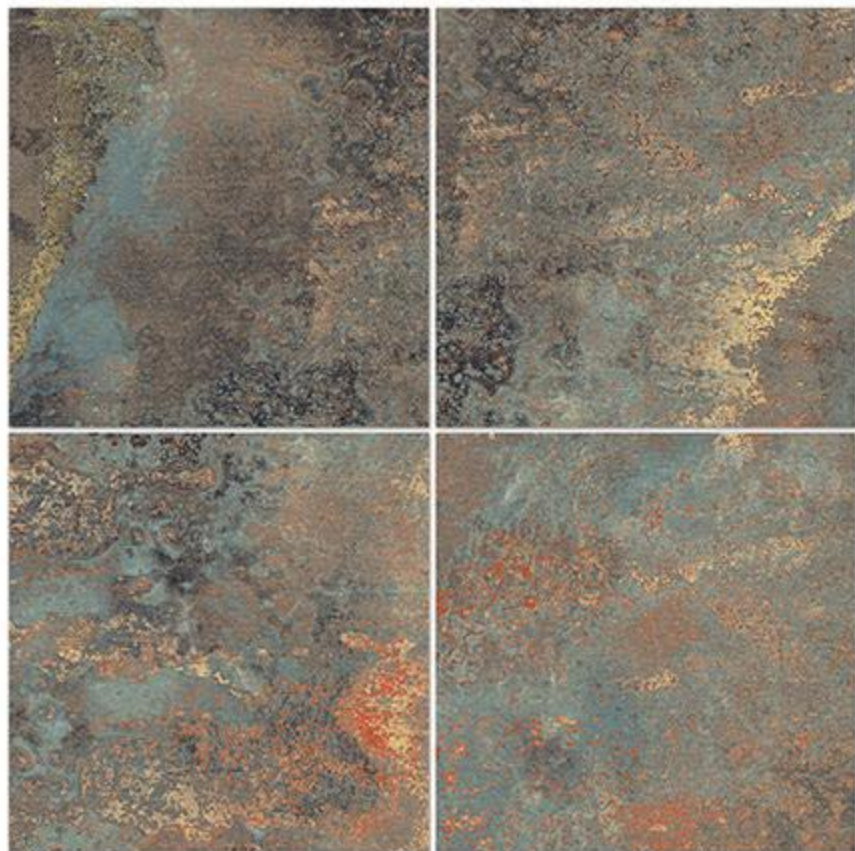

CELESTIAL SEPIA

Finish
HIGH GLOSSY

Size
600X600 mm