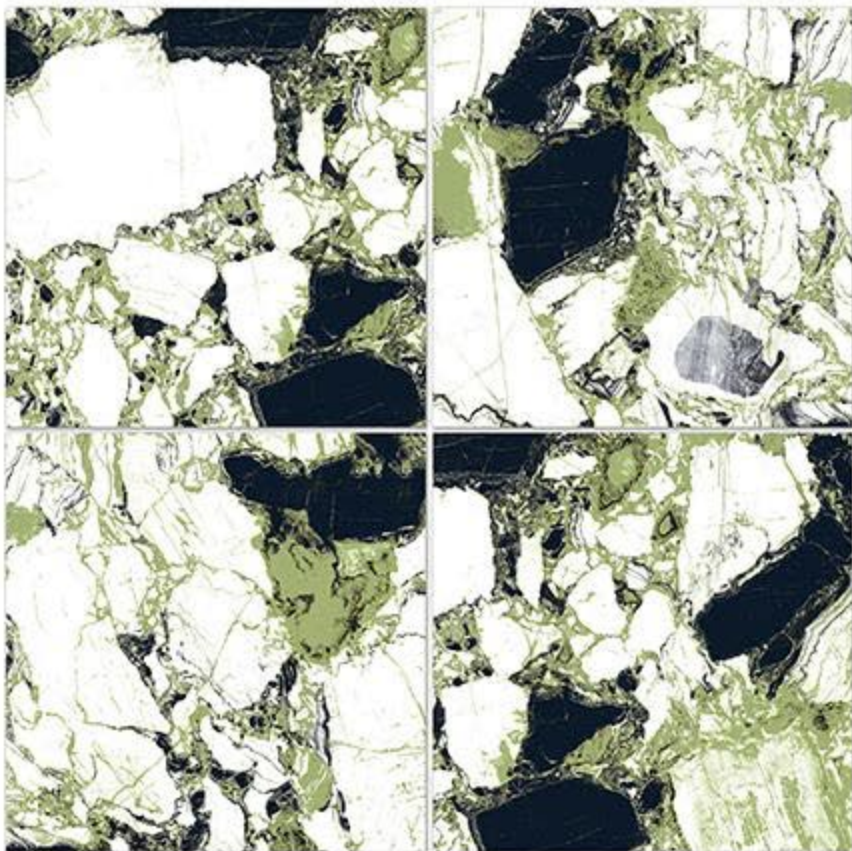

BOULDER PEAR

Finish
HIGH GLOSSY

Size
600X600 mm