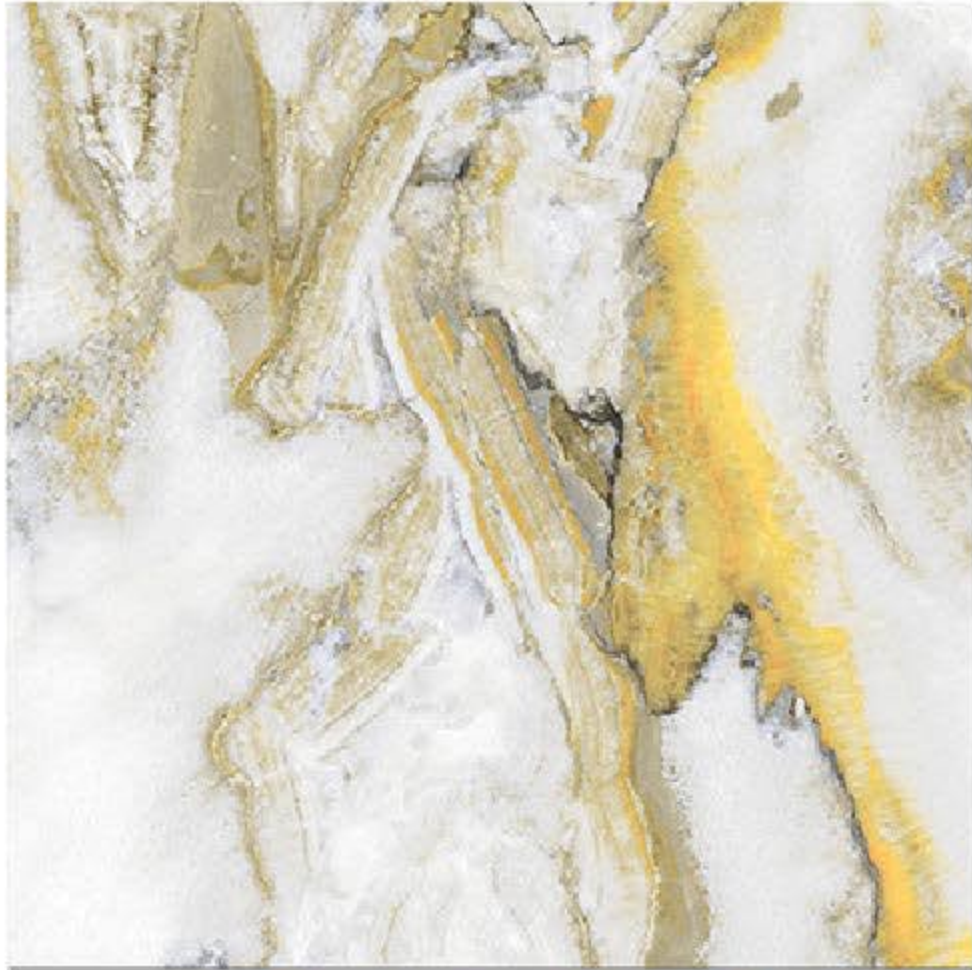

ONERY GOLD

Finish
Glossy

Size
600X600 mm