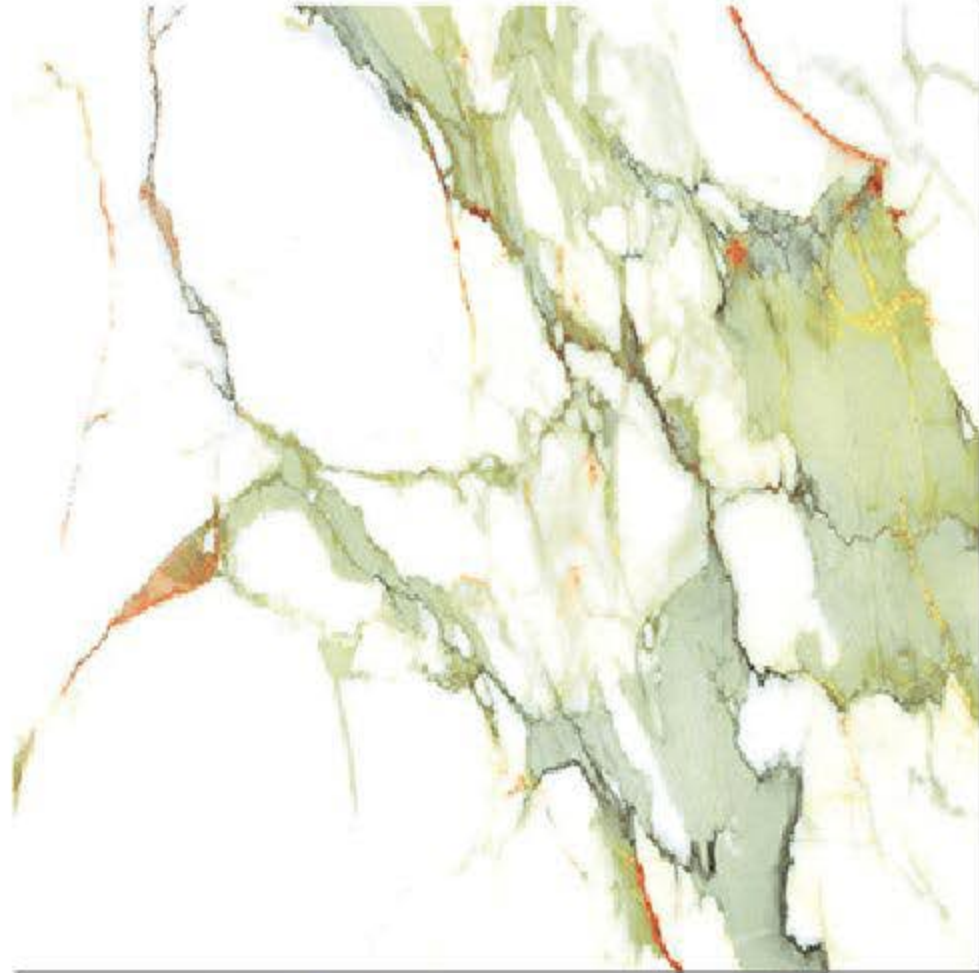

CALACATTA SPRING

Finish
Glossy

Size
600X600 mm