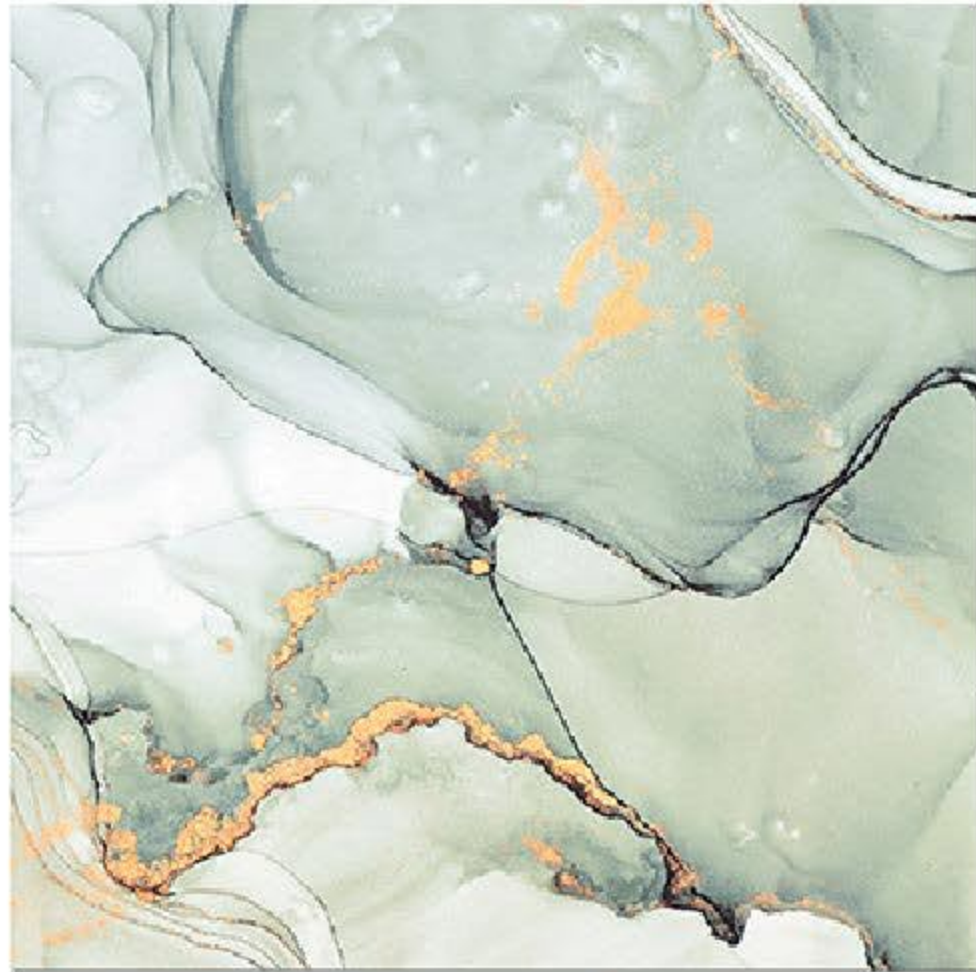

9 RANDOM FACES

COBWEB BRONZE

Finish
Glossy

Size
600X600 mm

9 RANDOM FACES

CORAL PEAR

Finish
Glossy

Size
600X600 mm