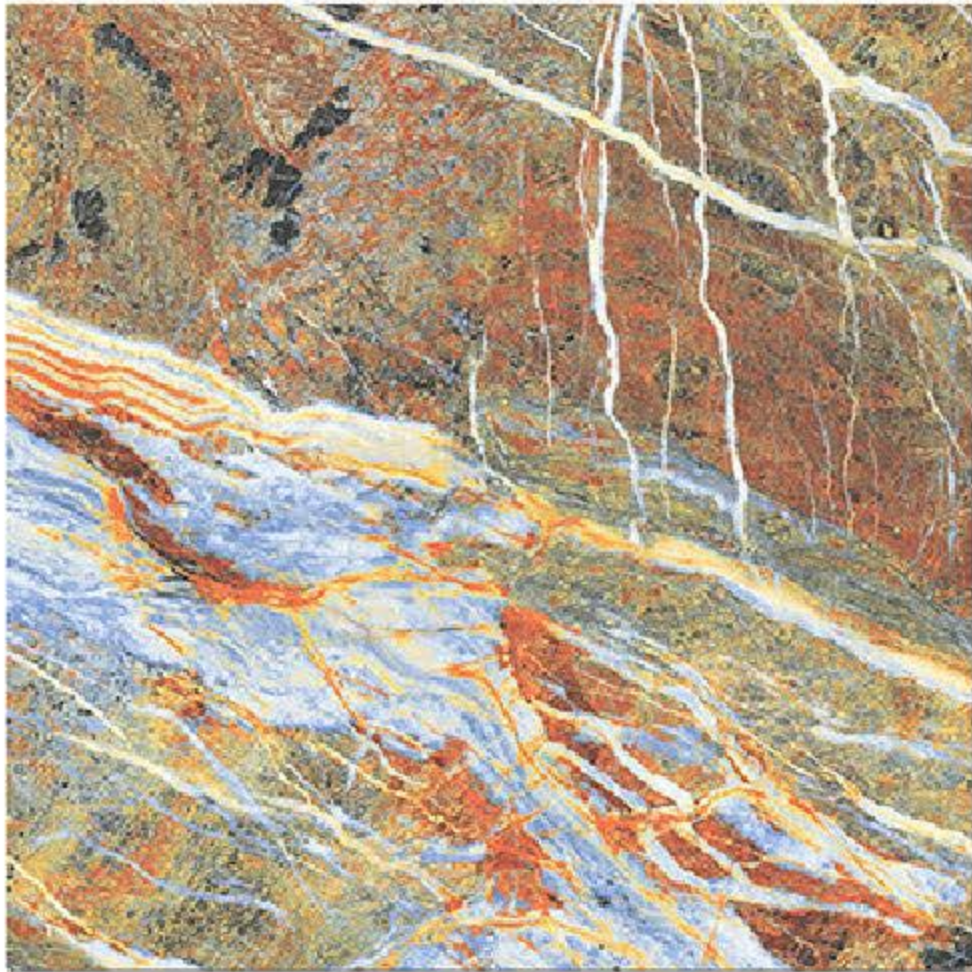

COSMOS

Finish
Glossy

Size
600X600 mm