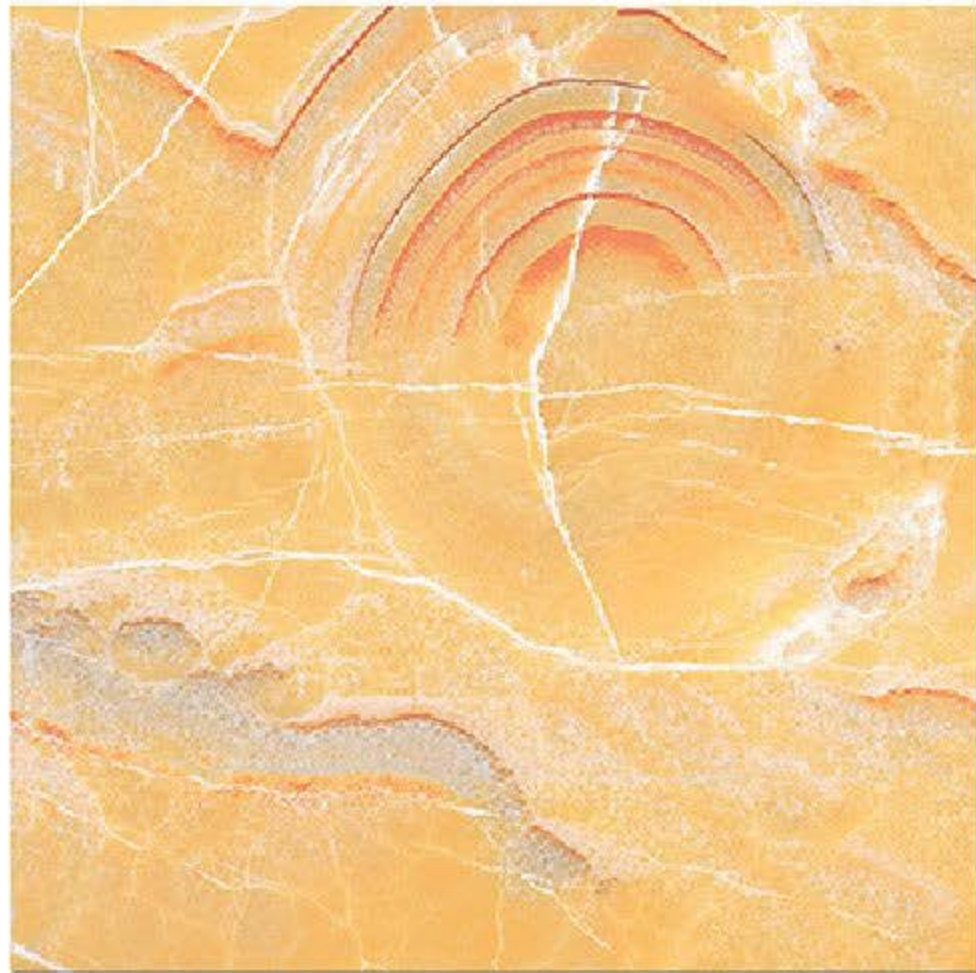

9 RANDOM FACES

ONERY RED

Finish
Glossy

Size
600X600 mm

9 RANDOM FACES

SILICA MUSTARD

Finish
Glossy

Size
600X600 mm