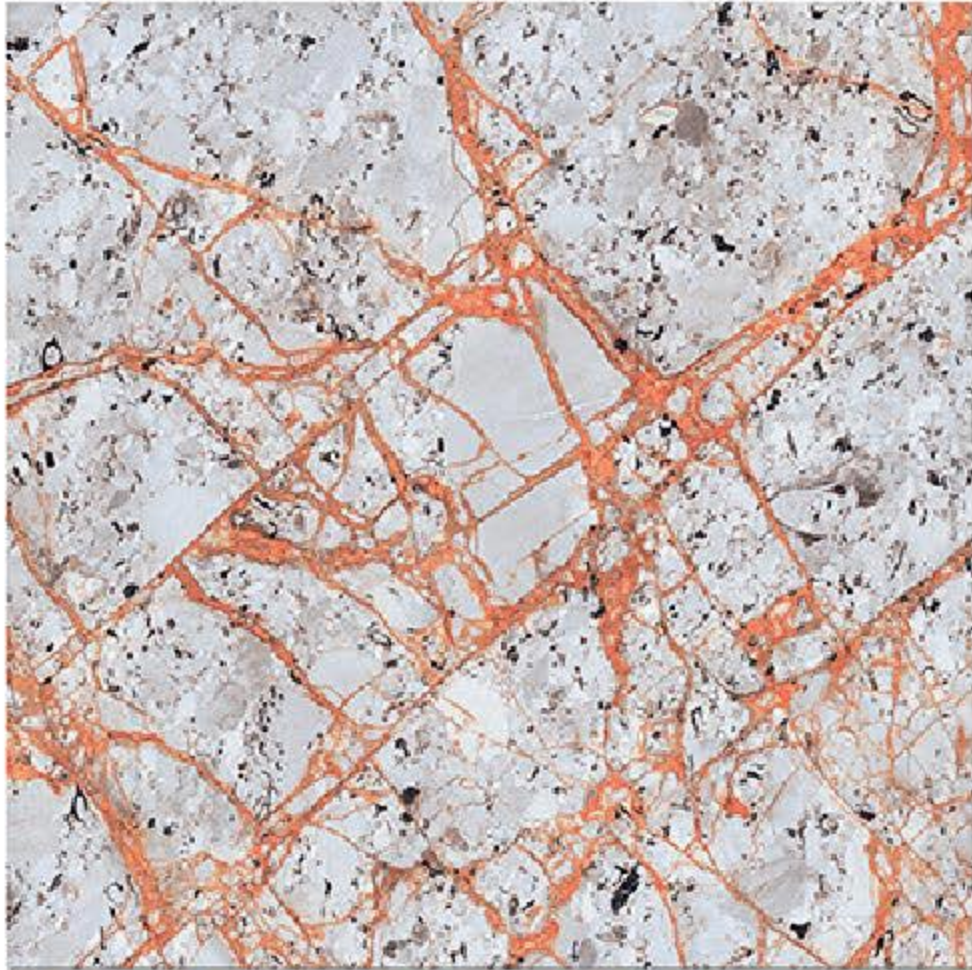

COBWEB BRONZE

Finish
Glossy

Size
600X600 mm