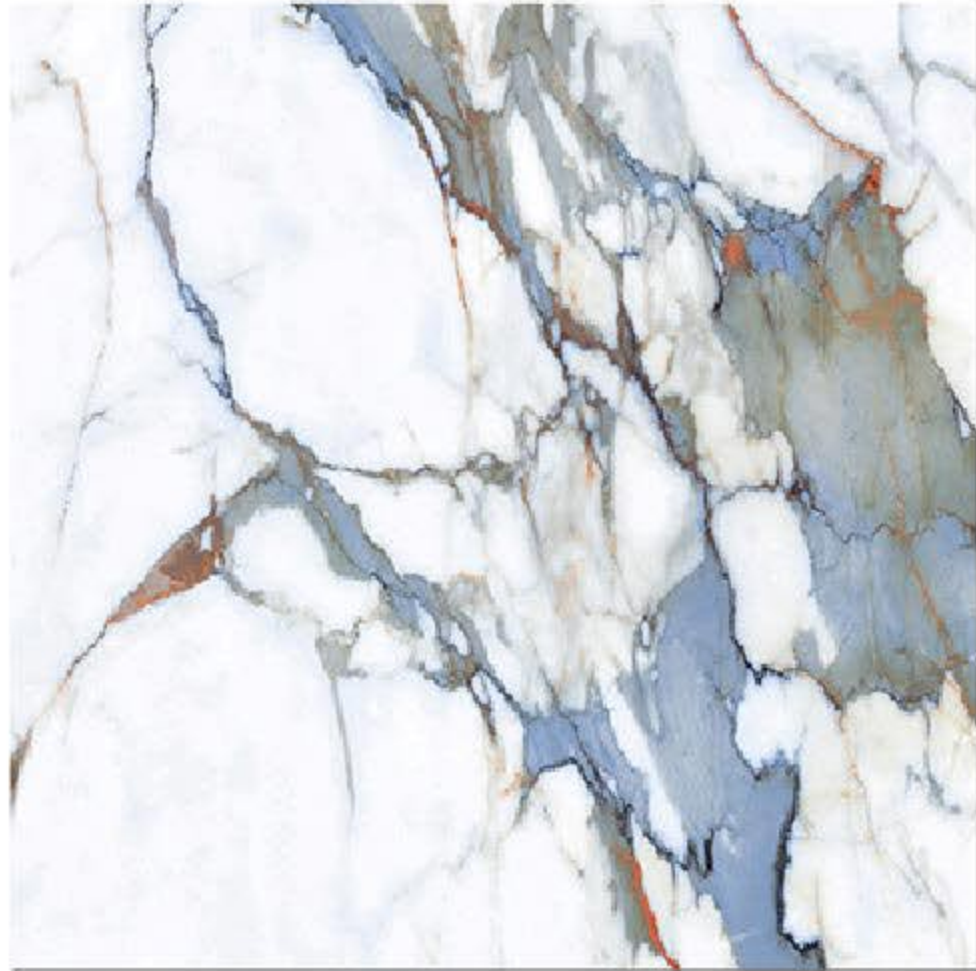

CALACATTA KINLEY

Finish
Glossy

Size
600X600 mm