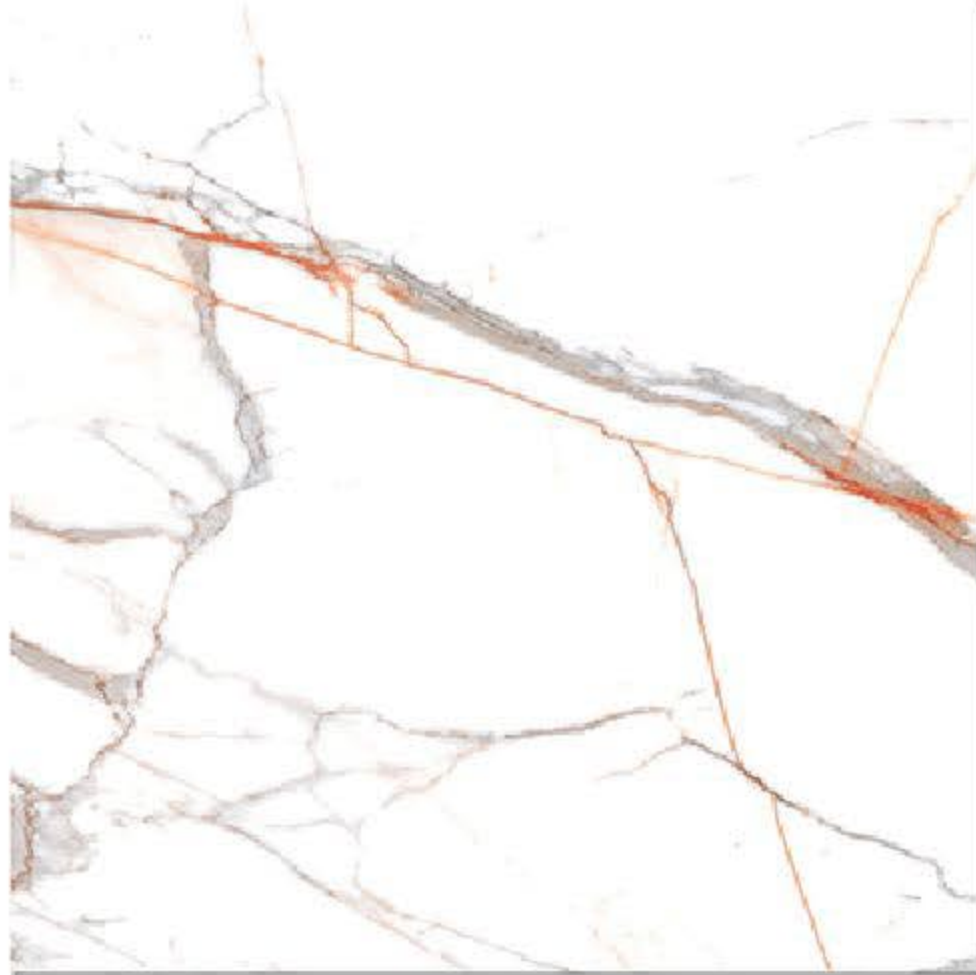

CARRARA LAZURET

9 RANDOM FACES

Finish
Glossy

Size
600X600 mm