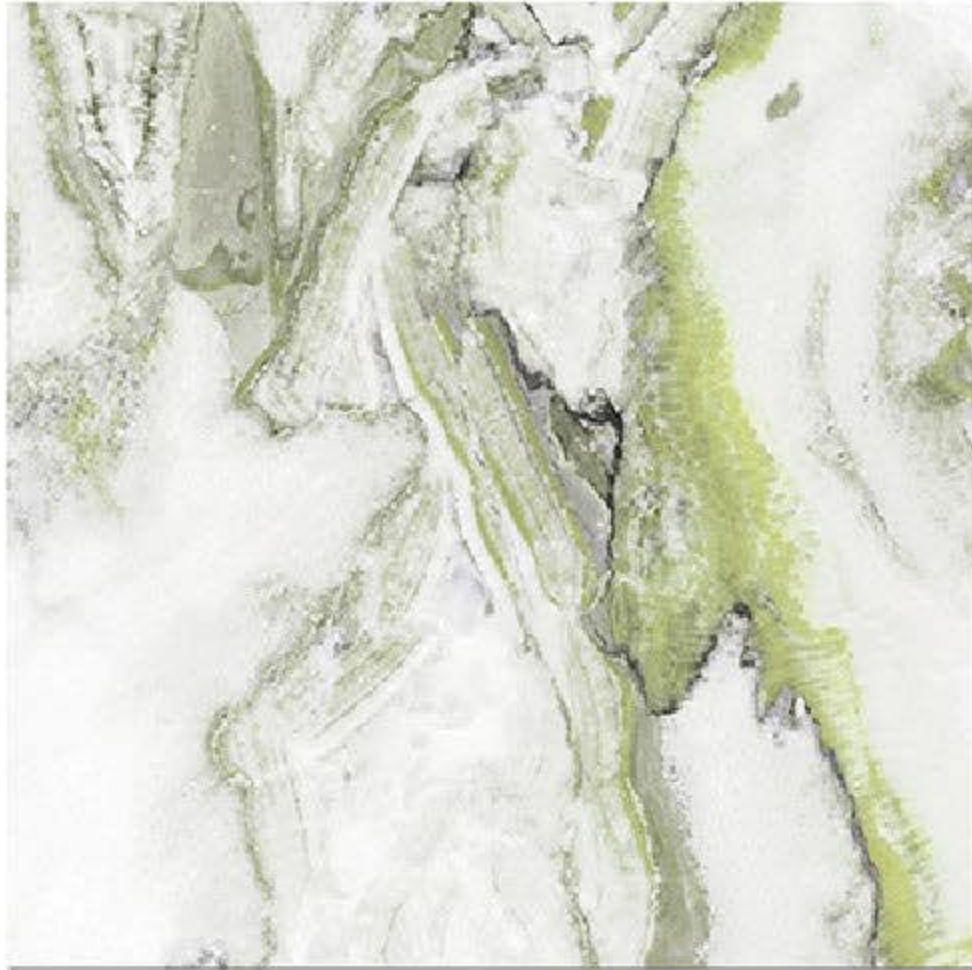

6 RANDOM FACES

ONERY GOLD

Finish
Glossy

Size
600X600 mm

9 RANDOM FACES

ONERY LIME

Finish
Glossy

Size
600X600 mm