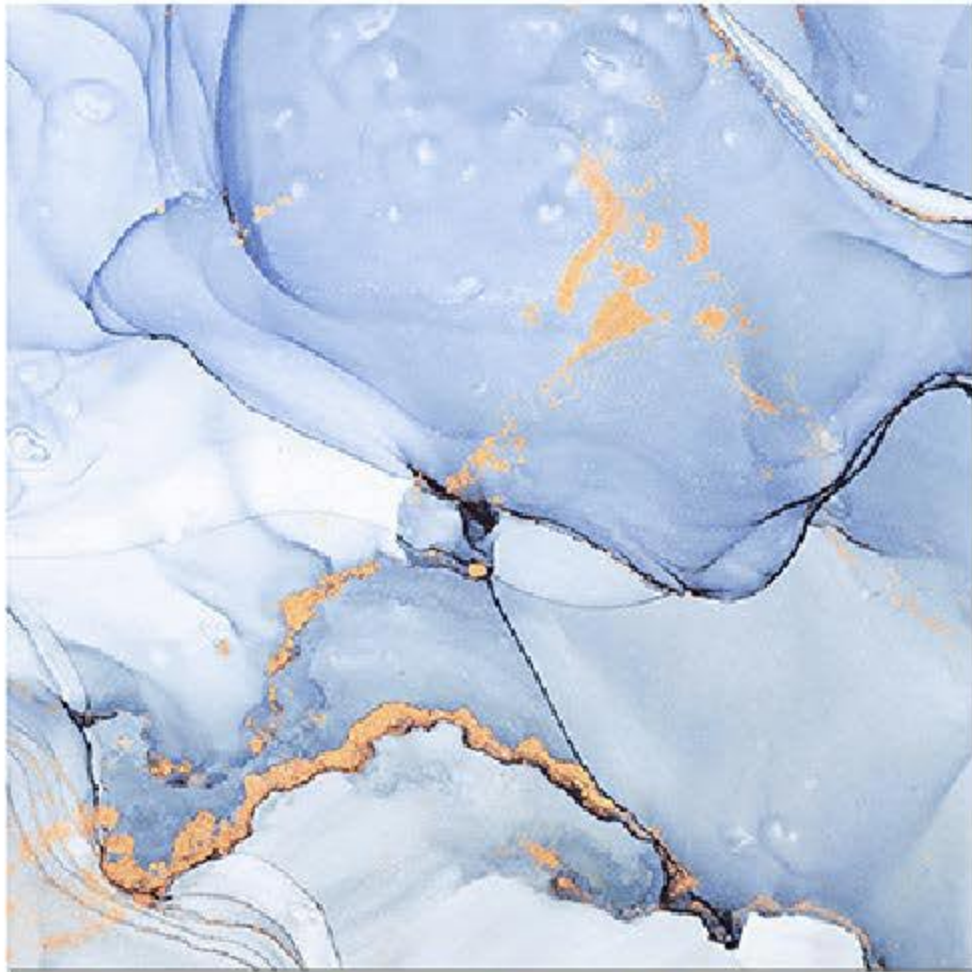

CORAL SKY

Finish
Glossy

Size
600X600 mm