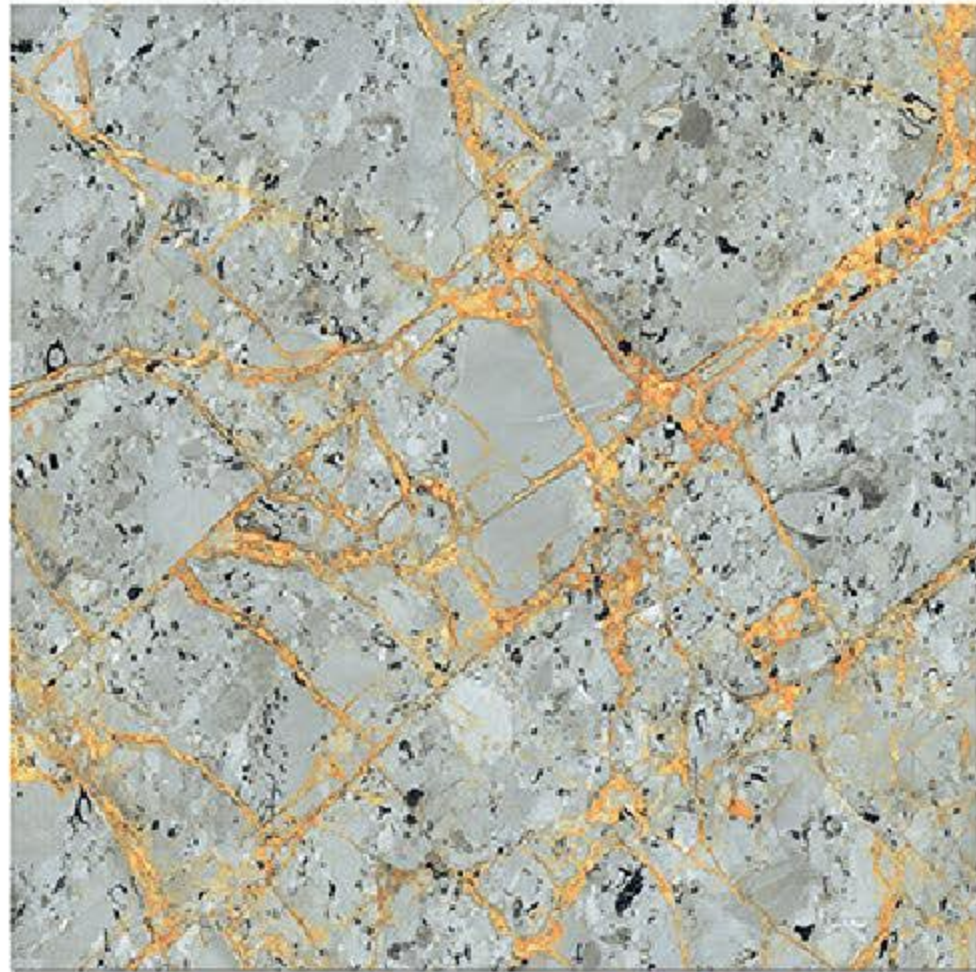

COBWEB AMBER

Finish
Glossy

Size
600X600 mm