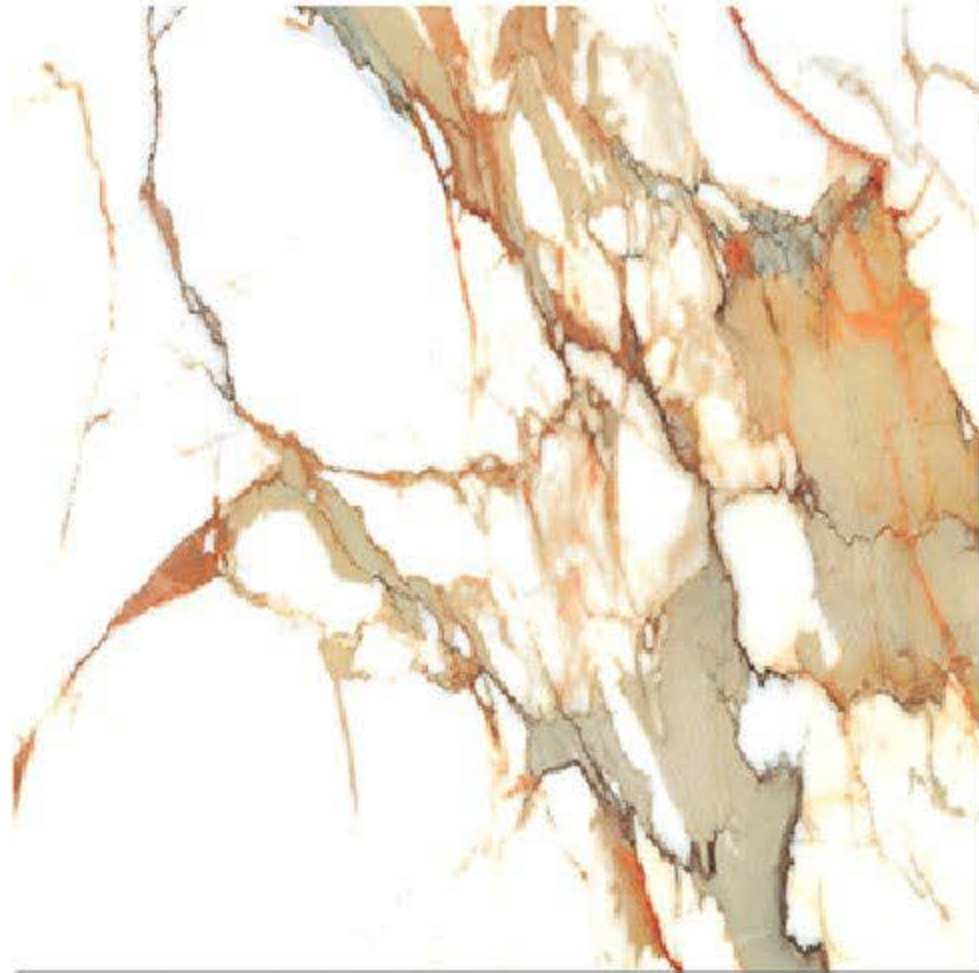

CALACATTA COBRA

Finish
Glossy

Size
600X600 mm