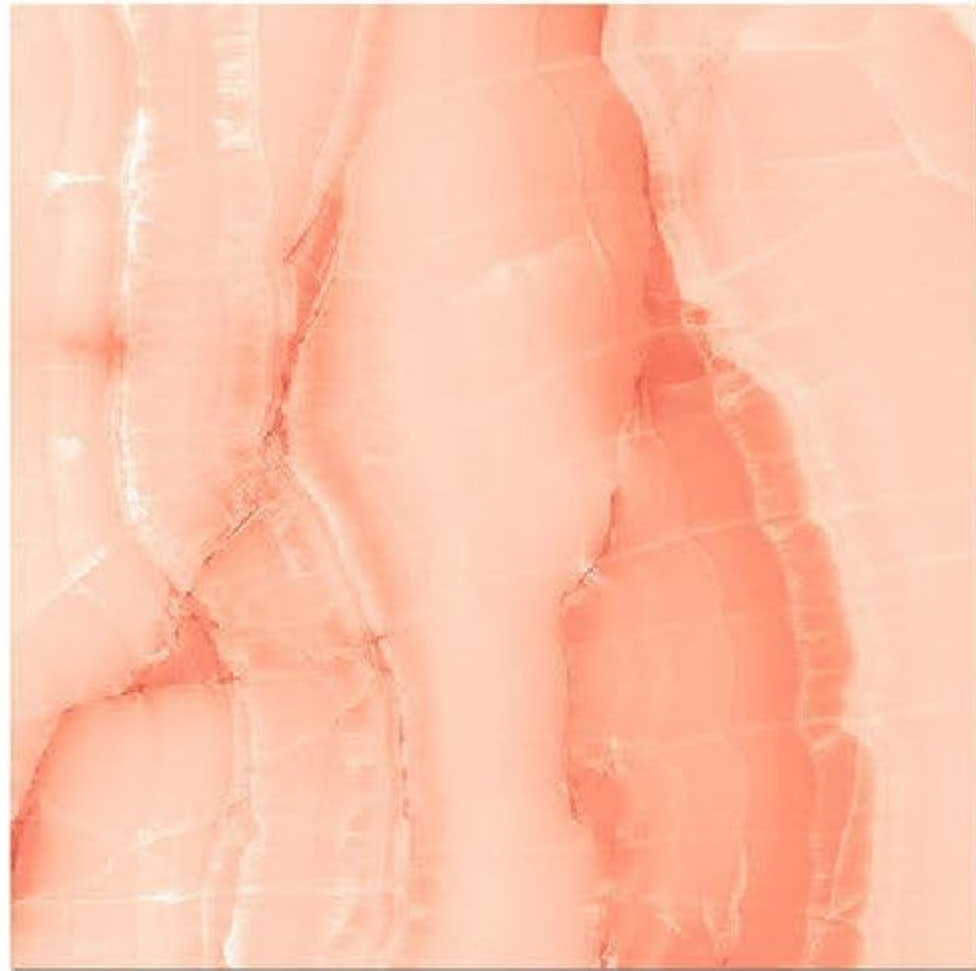

TROPICAL RED

Finish
Glossy

Size
600X600 mm