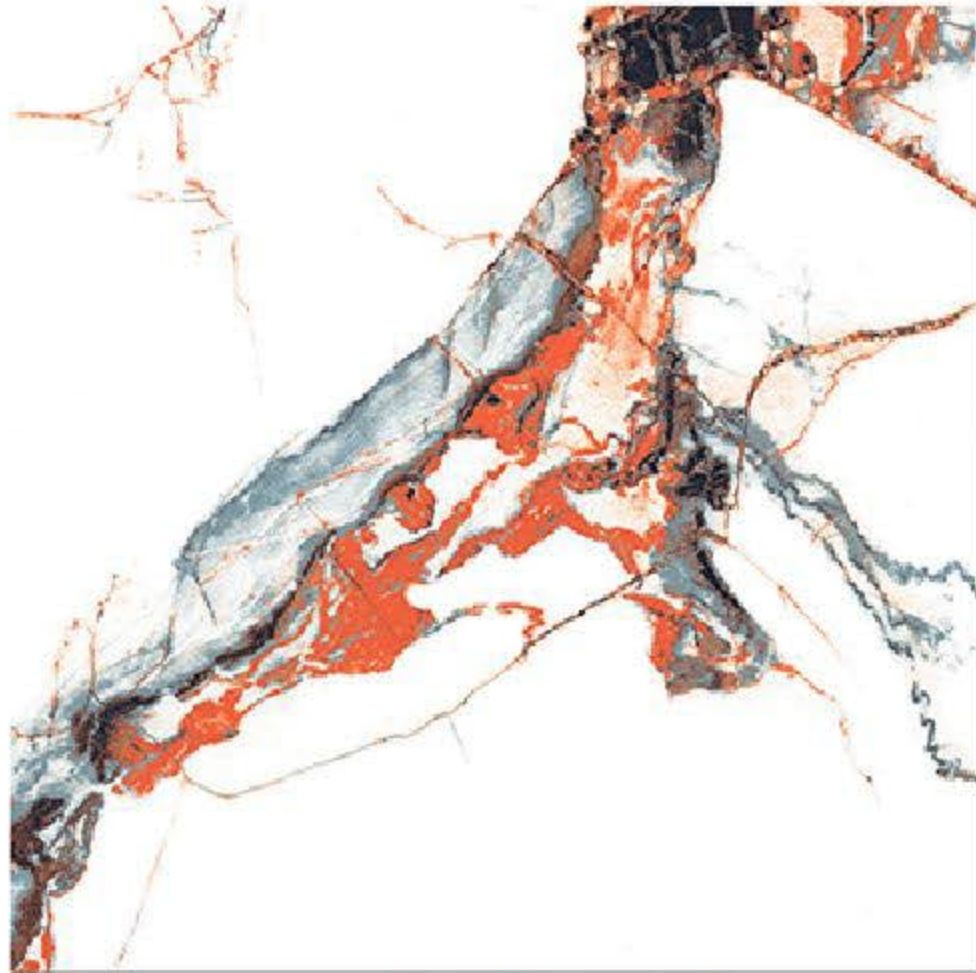

Majestic

COLLECTION

MARBLE SERIES

600X600 mm

 **Advoc**
ceramic

MAGMA

Finish
Glossy

Size
600X600 mm