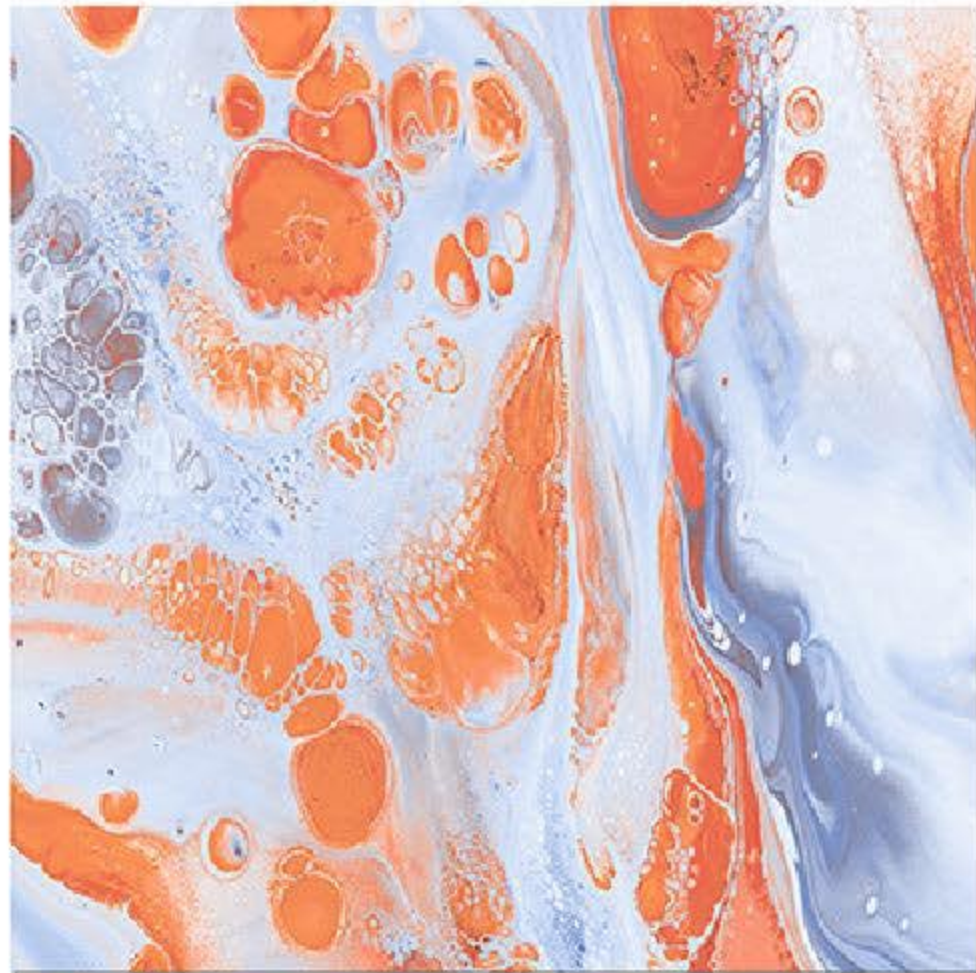

8 RANDOM FACES

SINOPIA HUE

Finish
Glossy

Size
600X600 mm

8 RANDOM FACES

MISCIBLE MARVEL

Finish
Glossy

Size
600X600 mm