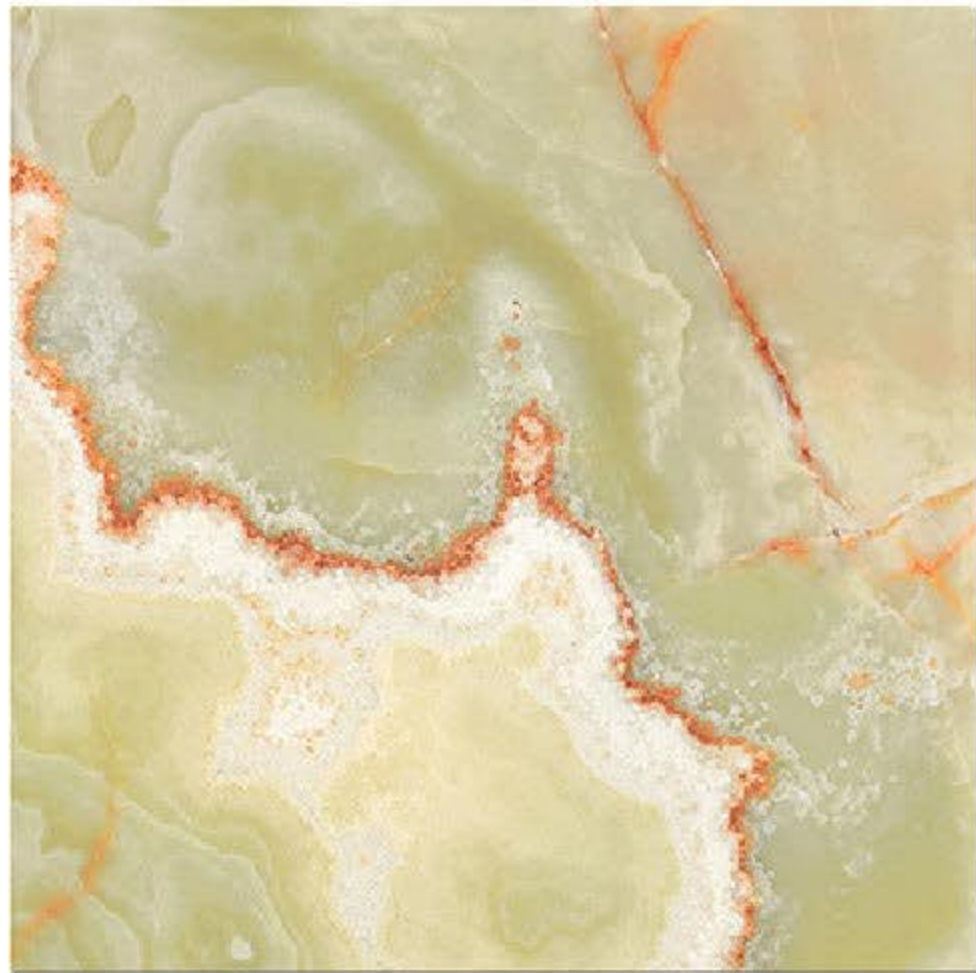

8 RANDOM FACES

SURF ASH

Finish
Glossy

Size
600X600 mm

10 RANDOM FACES

SURF PEAR

Finish
Glossy

Size
600X600 mm