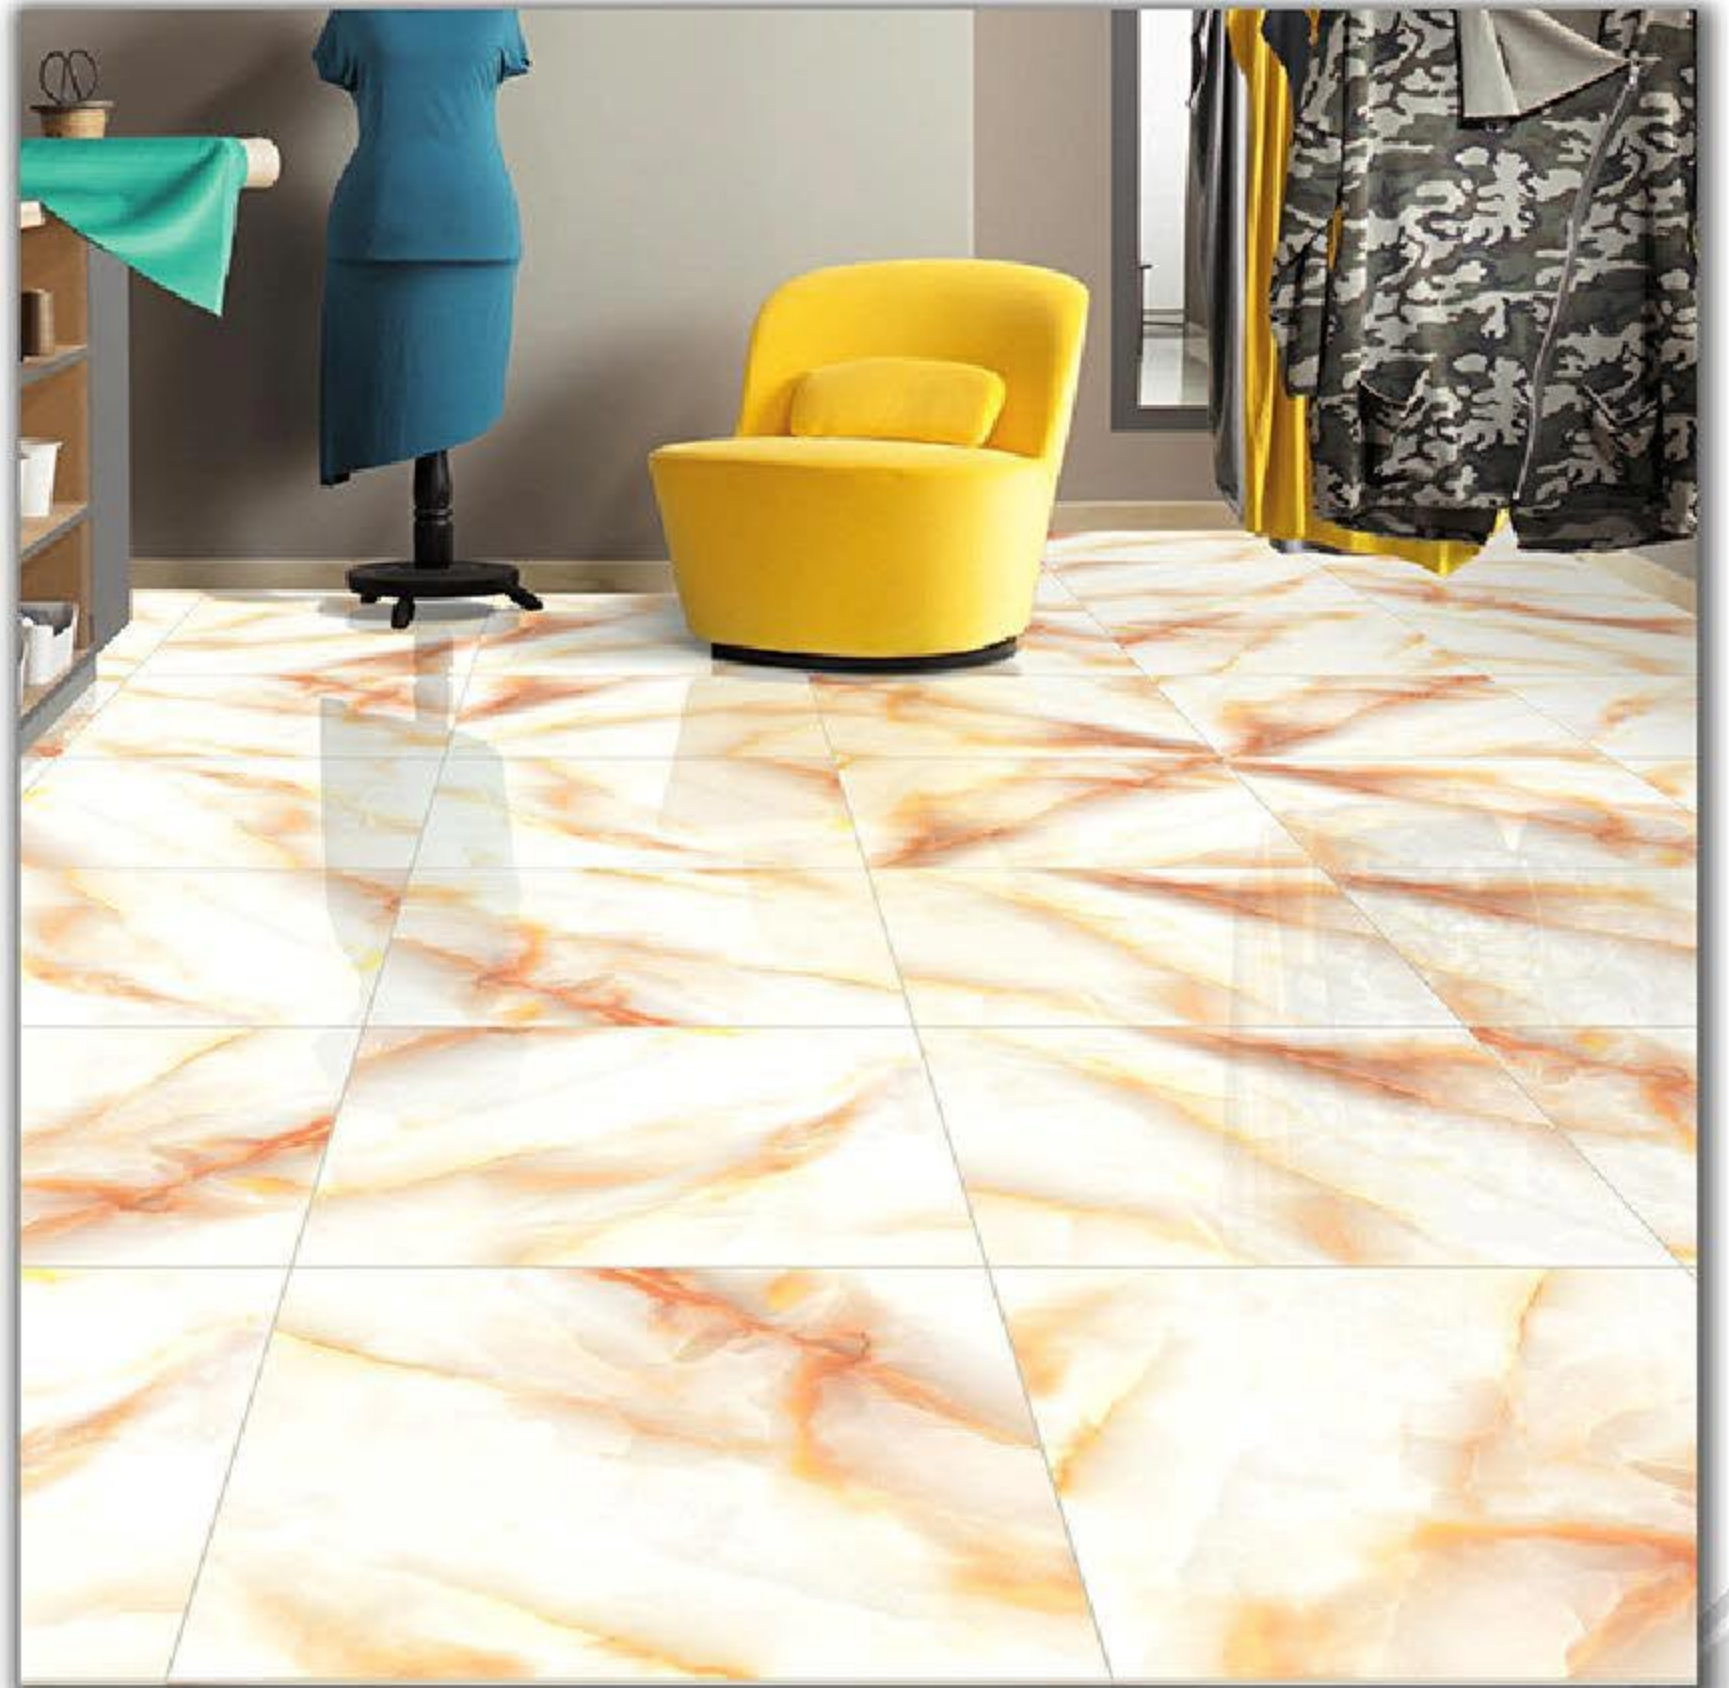

7 RANDOM FACES

FIREBOLT

Finish
Glossy

Size
600X600 mm

8 RANDOM FACES

RUBY

Finish
Glossy

Size
600X600 mm