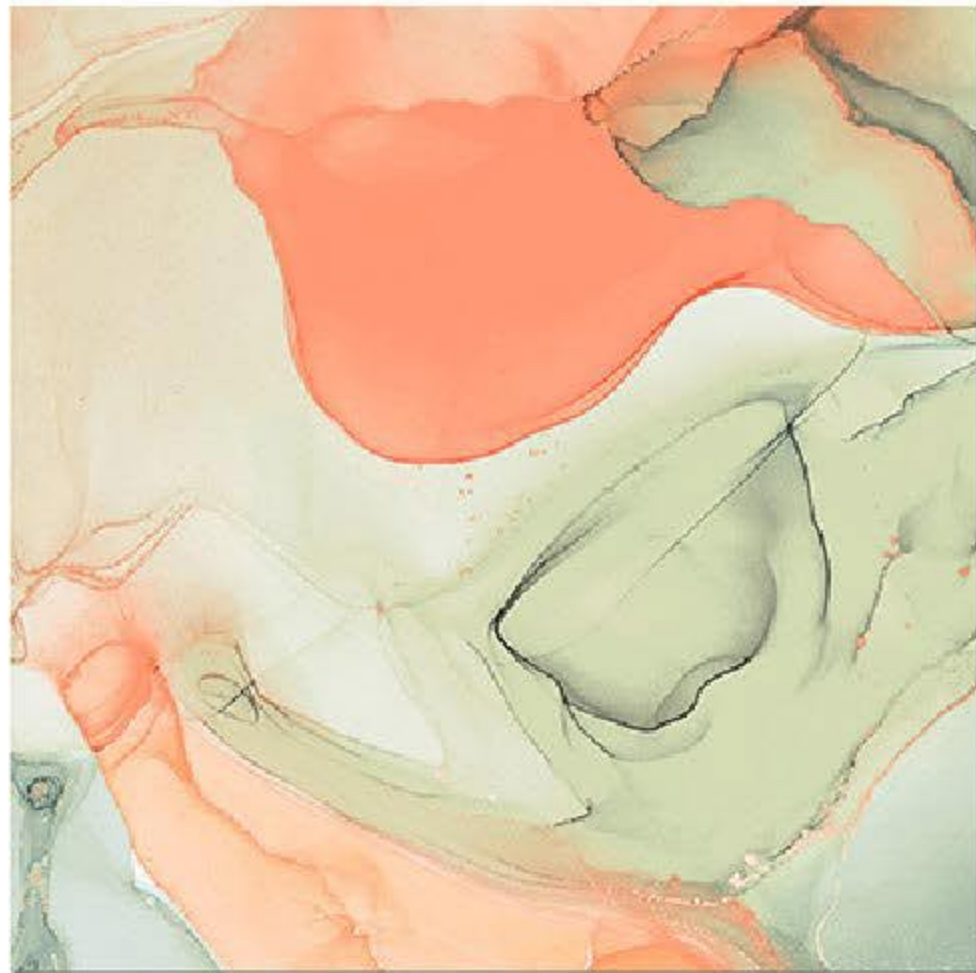

PRISTINE

Finish
Glossy

Size
600X600 mm