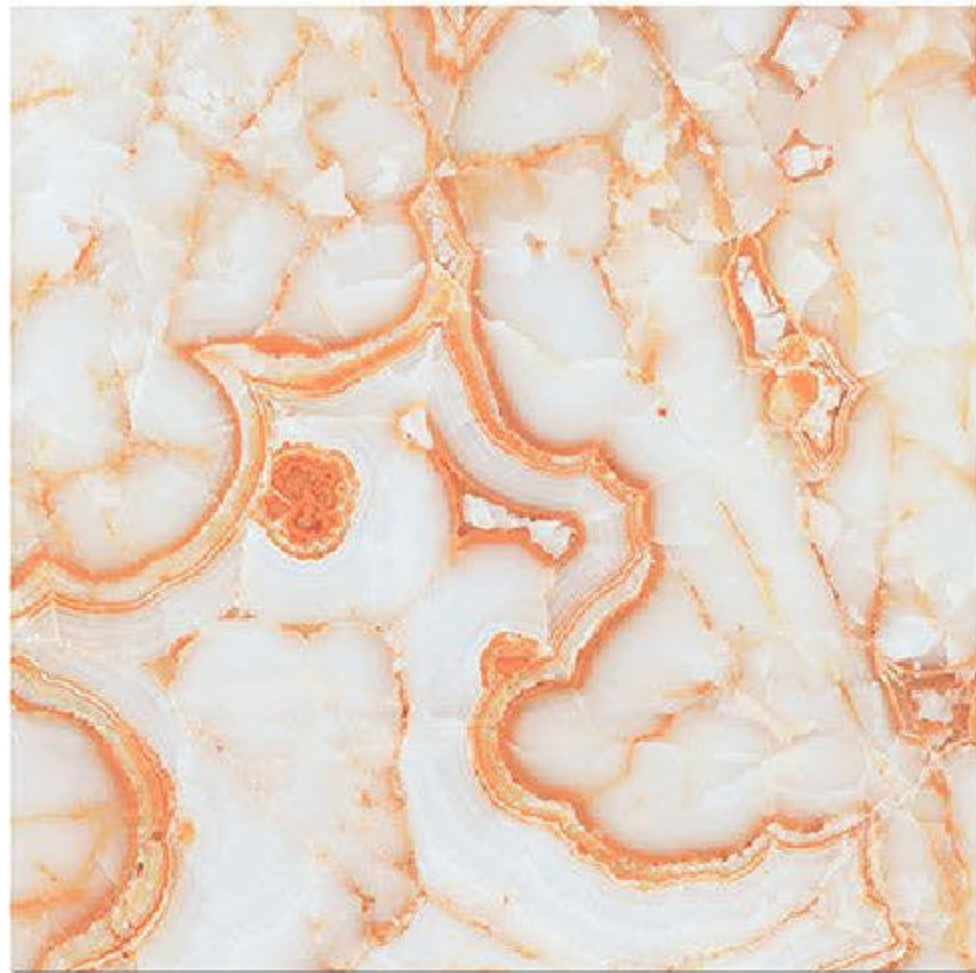

ALLOY CONTOUR

Finish
Glossy

Size
600X600 mm