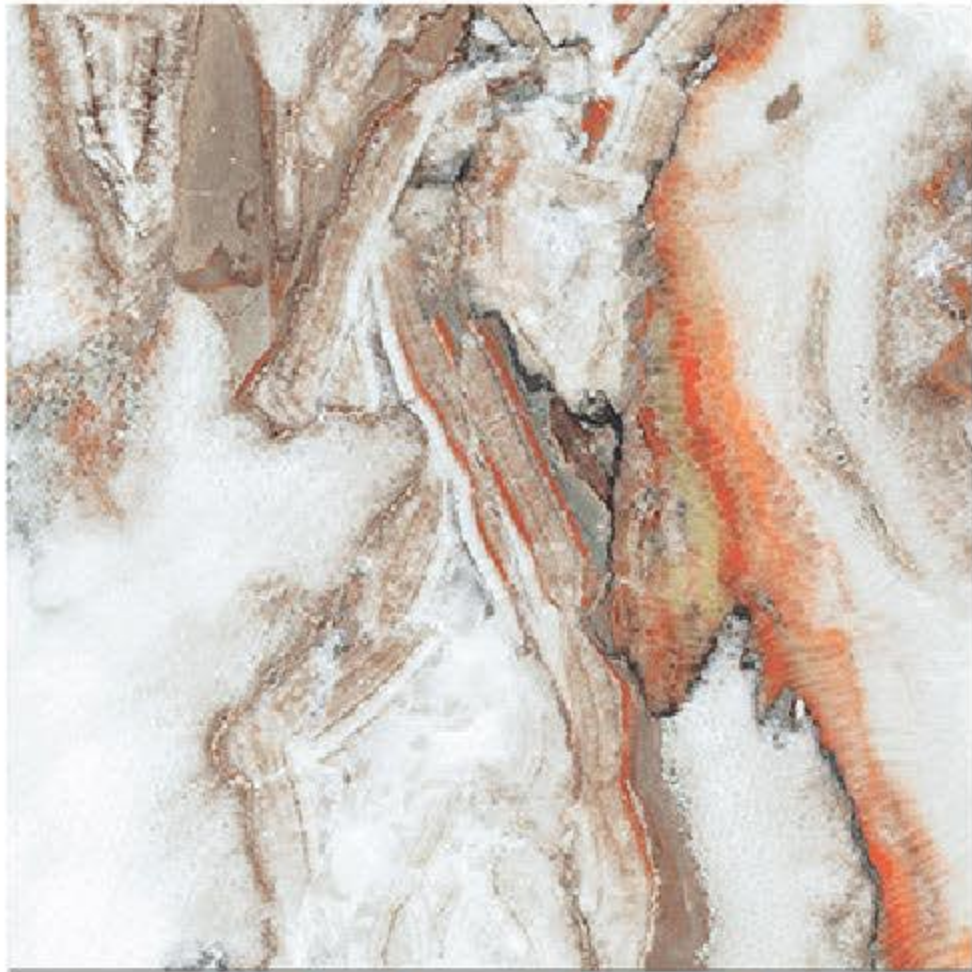

ONERY RED

Finish
Glossy

Size
600X600 mm