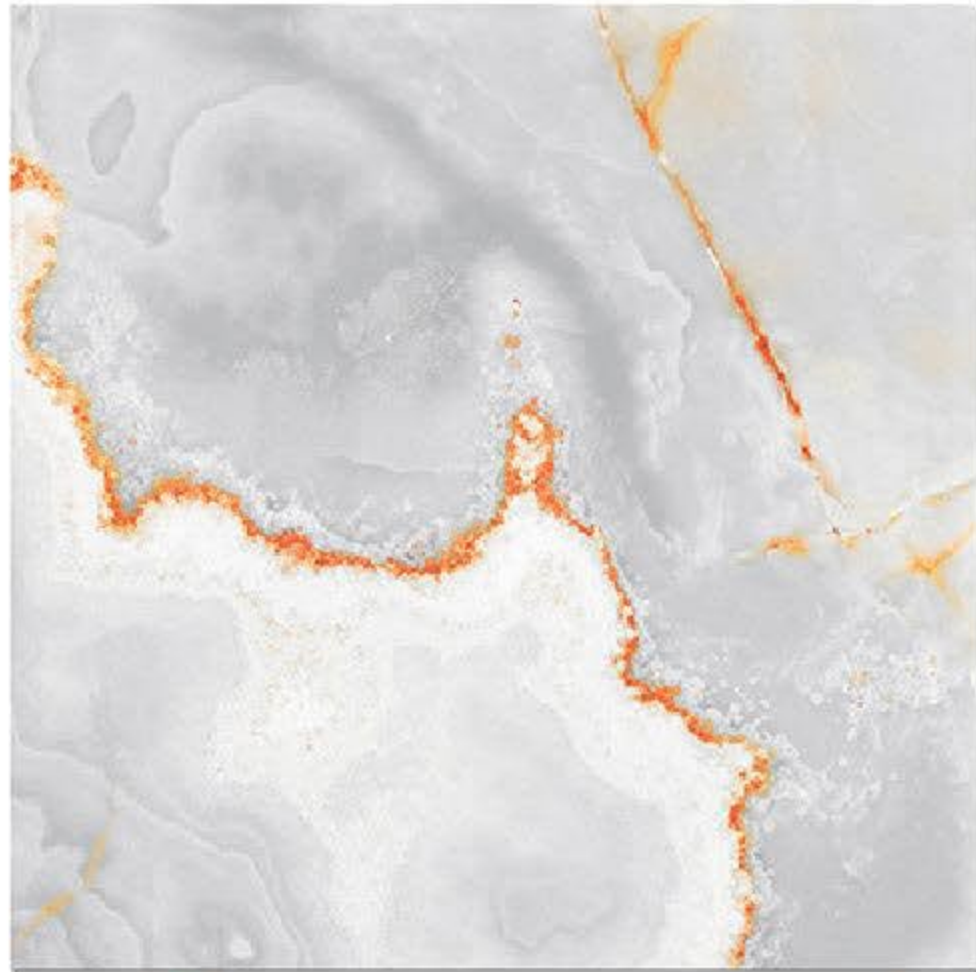

8 RANDOM FACES

SURF ASH

Finish
Glossy

Size
600X600 mm

10 RANDOM FACES

SURF PEAR

Finish
Glossy

Size
600X600 mm