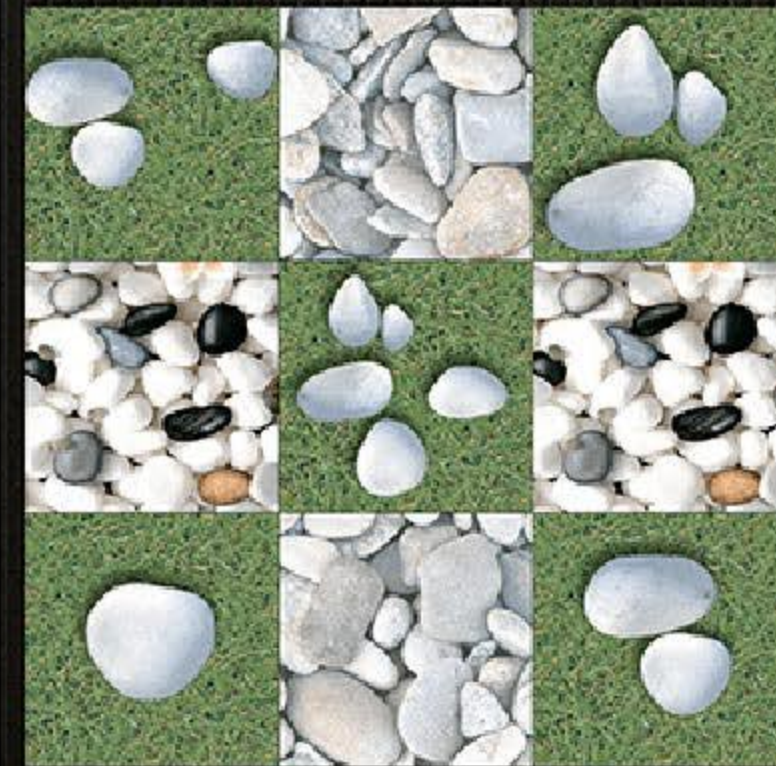

HEAVY DUTY  
**DIGITAL**  
PARKING TILES

12MM  
THICKNESS

PUNCH SERIES

PUNCH SERIES

5709

5710

5711

5712