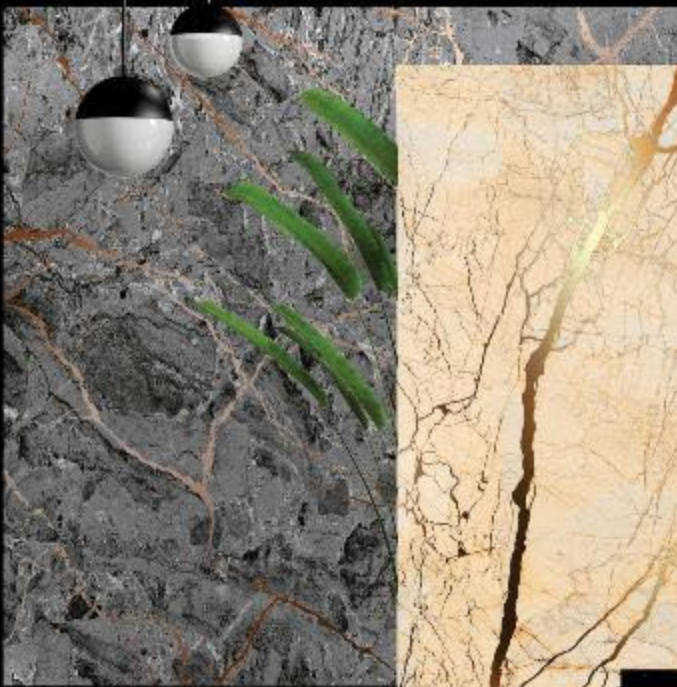

600x600mm. White Body Porcelain Tiles

24"X24"
HDPT
HIGH DEFINITION
PORCELAIN TILES

600x600mm.
Carving Series

 **Advoc**
c e r a m i c

600x600mm. White Body Porcelain Tiles

 600x600mm.
Carving Series

24"X24"
HDPT
HIGH DEFINITION
PORCELAIN TILES