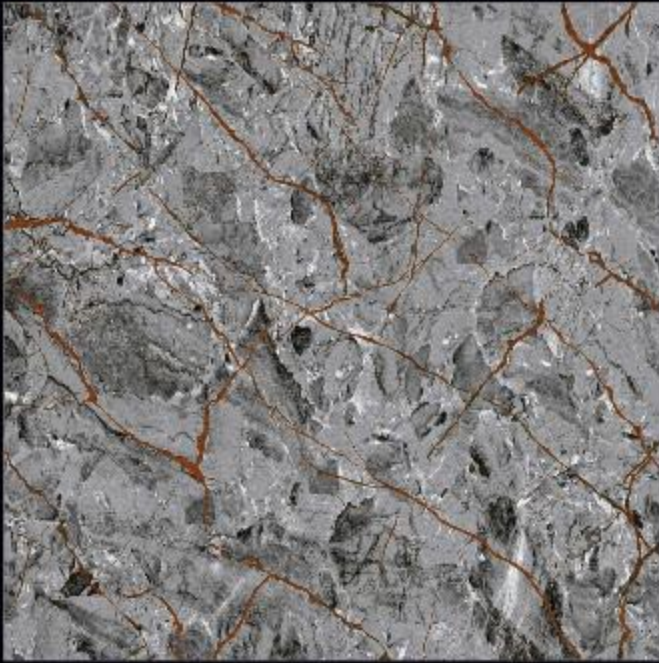

600x600mm.
Carving Series

203