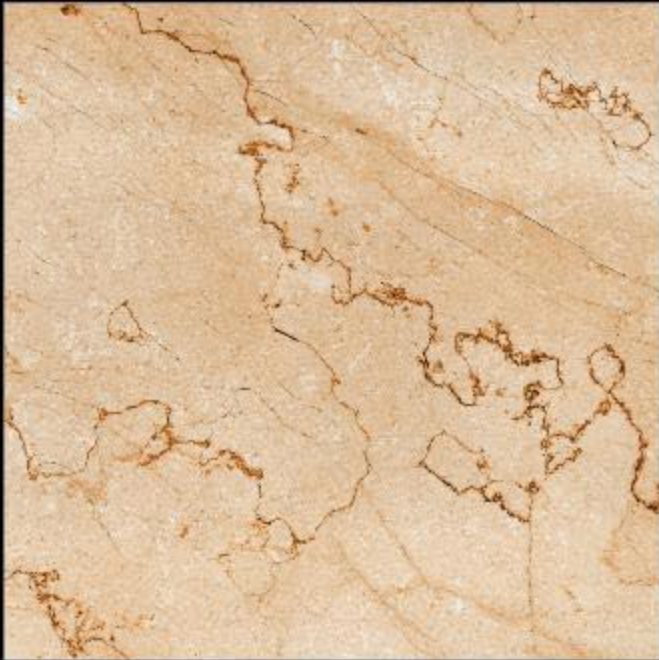

249

 **600x600mm.**
Carving Series

250

 **600x600mm.**
Carving Series

251

24"X24"
HDPT
HIGH DEFINITION
PORCELAIN TILES

ADVOC CERAMIC

8-A National Highway, Sartanpar Road,
At. Ratavirda, Tal : Wankaner, Morbi-363642 (Guj.) India.