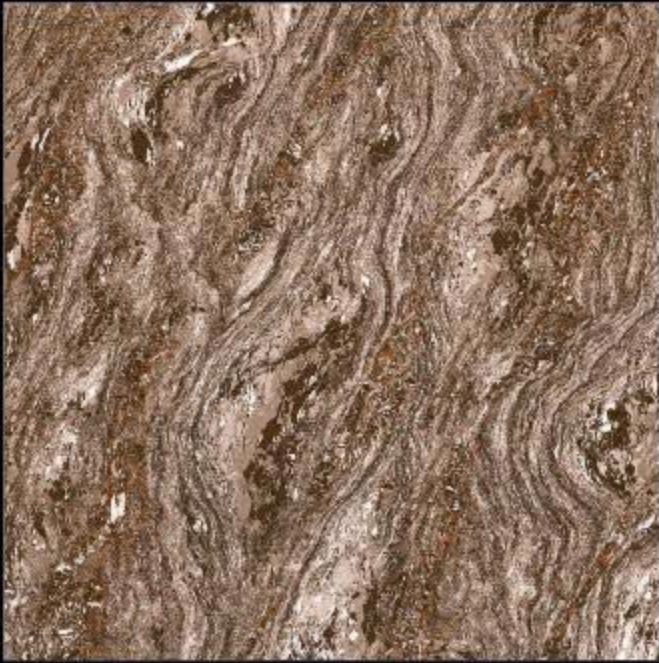

24"X24"
HDPT
HIGH DEFINITION
PORCELAIN TILES

 **600x600mm.**
Matt Double Charge Series

1202

 600x600mm.
Matt Double Charge Series

1203

 **600x600mm.**
Matt Double Charge Series

1204

 600x600mm.
Matt Double Charge Series