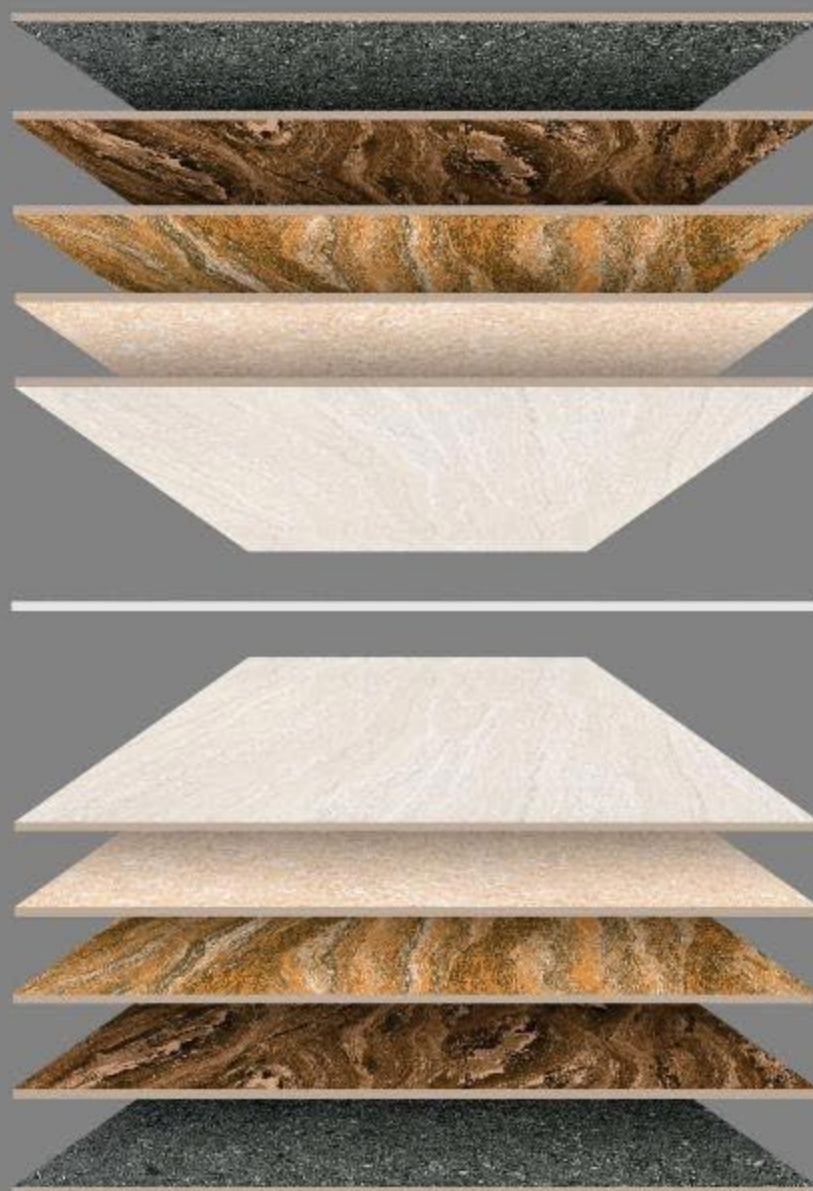

600x600mm. White Body Porcelain Tiles

24"X24"
HDPT
HIGH DEFINITION
PORCELAIN TILES

600x600mm.
Glossy Double Charge Series

 **Advoc**
c e r a m i c

600x600mm. White Body Porcelain Tiles

 600x600mm.
Glossy Double Charge Series

24"X24"
HDPT
HIGH DEFINITION
PORCELAIN TILES

 **600x600mm.**
Glossy Double Charge Series

ALMOND BEIGE

 **600x600mm.**
Glossy Double Charge Series

ALMOND BROWN

 **600x600mm.**
Glossy Double Charge Series

AMARO BLUE

 **600x600mm.**
Glossy Double Charge Series

AMARO GRAYN

 **600x600mm.**
Glossy Double Charge Series

AMARO IVORY

 **600x600mm.**
Glossy Double Charge Series

AMARO ORANGE

 **600x600mm.**
Glossy Double Charge Series

DAYNO BROWN

 **600x600mm.**
Glossy Double Charge Series

DAYNO IVORY

 600x600mm.
Glossy Double Charge Series

DAYNO NERO

 600x600mm.
Glossy Double Charge Series

DAYNO ORANGE

 **600x600mm.**
Glossy Double Charge Series