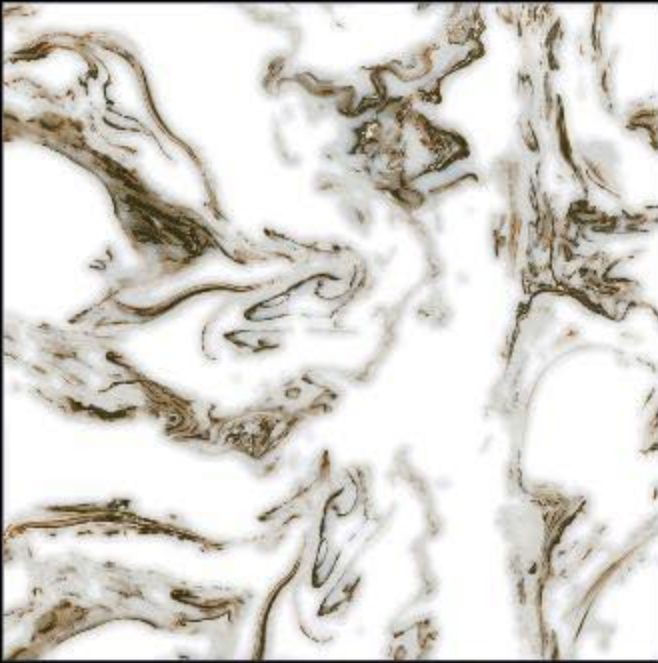

600x600mm.
Glossy Series

4042

 **600x600mm.**
Glossy Series

4043

 **600x600mm.**
Glossy Series

4044-BLUE

 **600x600mm.**
Glossy Series

4044

 **600x600mm.**
Glossy Series

4045

 **600x600mm.**
Glossy Series

4046

 **600x600mm.**
Glossy Series

4047

24"X24"
HDPT
HIGH DEFINITION
PORCELAIN TILES

ADVOC CERAMIC