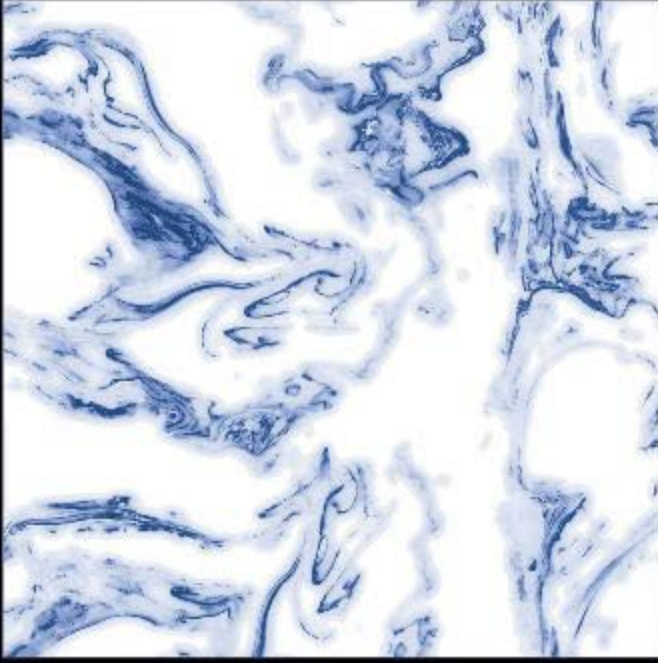

600x600mm.
Glossy Series

4042

 **600x600mm.**
Glossy Series

4043

 **600x600mm.**
Glossy Series

4044-BLUE

 **600x600mm.**
Glossy Series

4044

 **600x600mm.**
Glossy Series

4045

 **600x600mm.**
Glossy Series

4046

 **600x600mm.**
Glossy Series

4047

24"X24"
HDPT
HIGH DEFINITION
PORCELAIN TILES

ADVOC CERAMIC