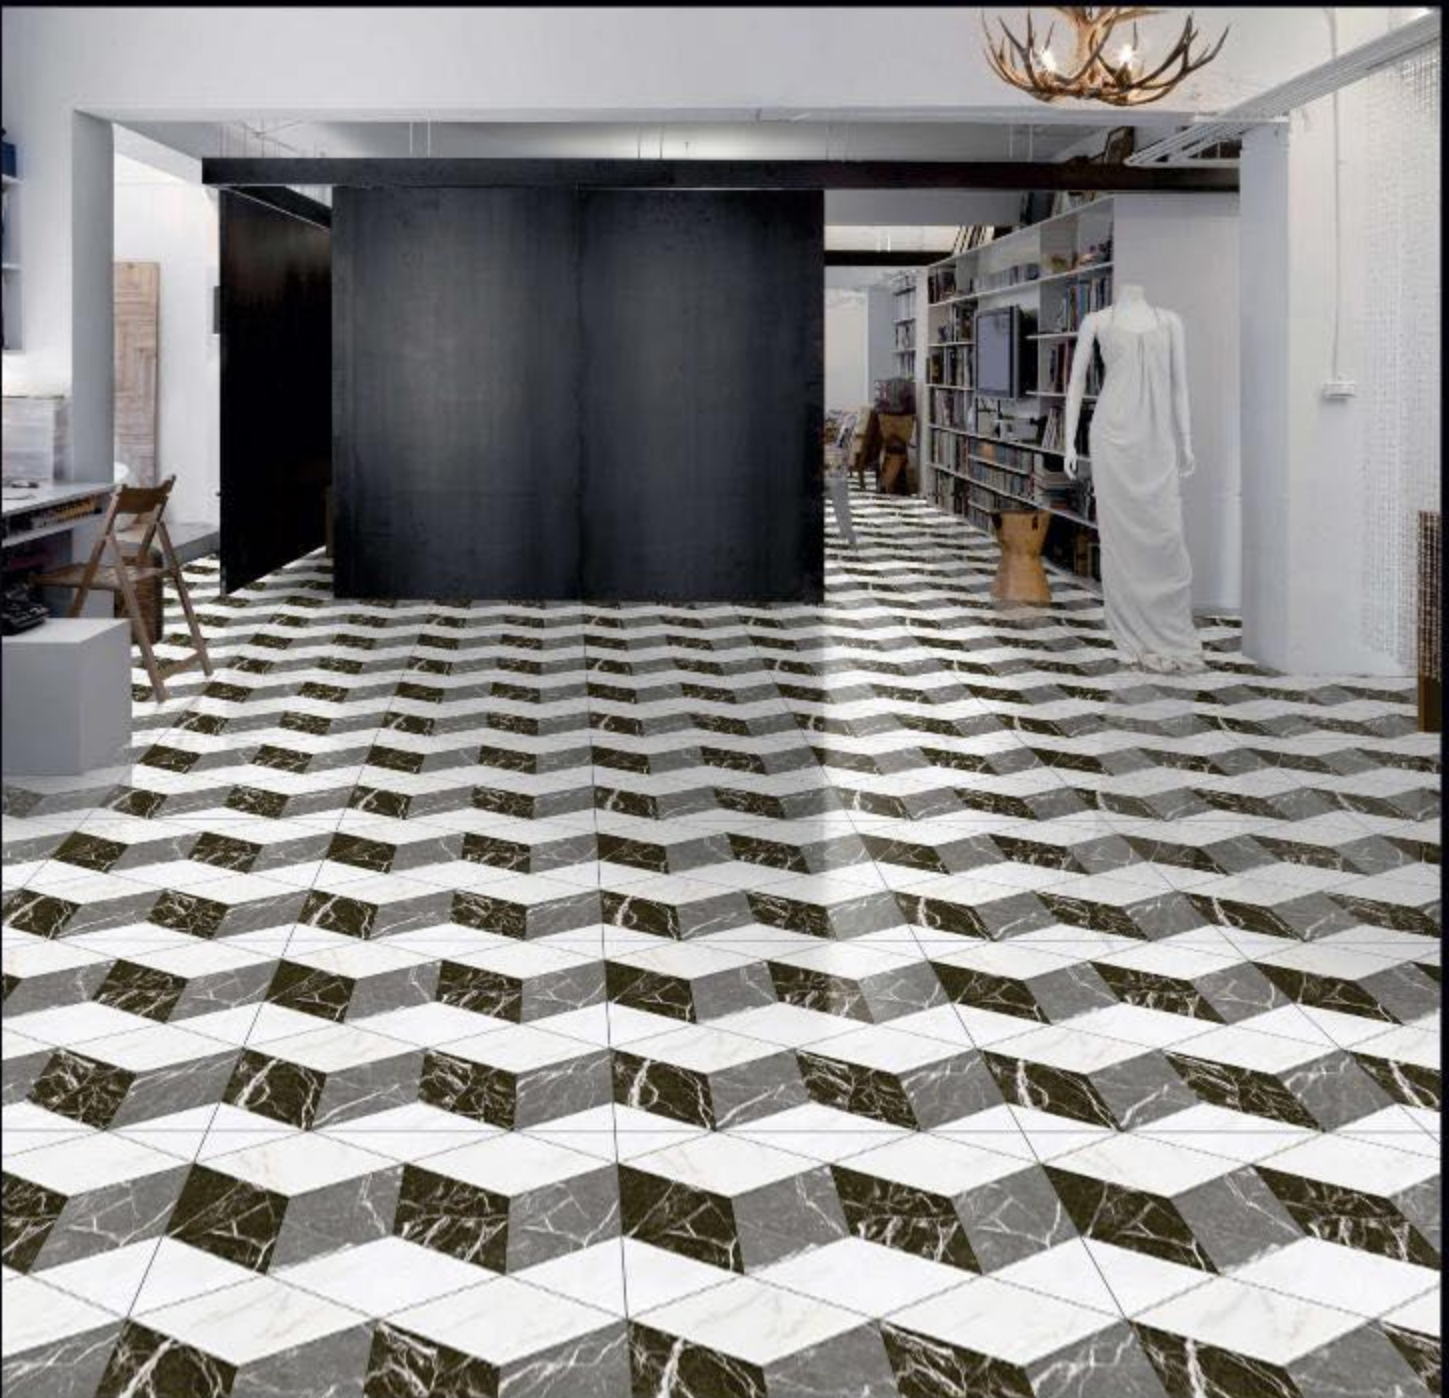

600x600mm.
Glossy Series

4001