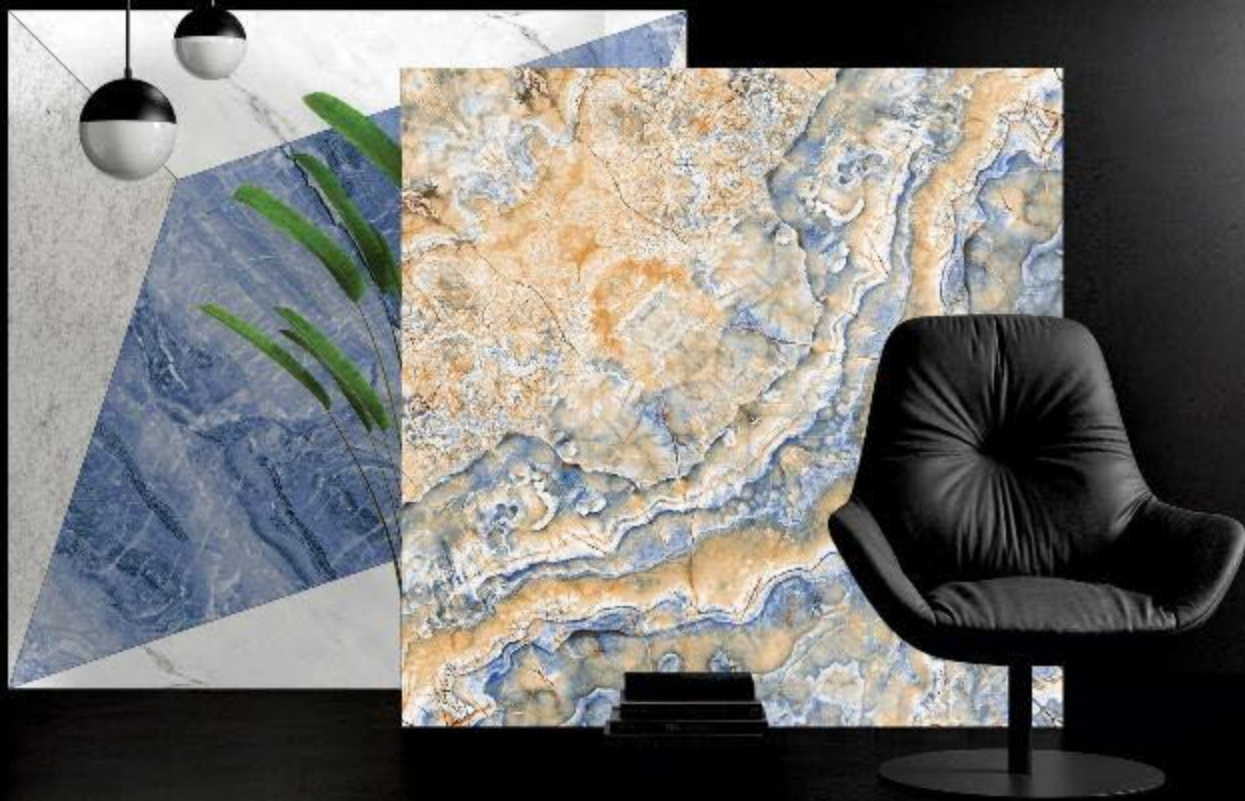

600x600mm. White Body Porcelain Tiles

24"X24"
HDPT
HIGH DEFINITION
PORCELAIN TILES

600x600mm.
Glossy Series

 **Advoc**
c e r a m i c

600x600mm. White Body Porcelain Tiles

 600x600mm.
Glossy Series

24"X24"
HDPT
HIGH DEFINITION
PORCELAIN TILES