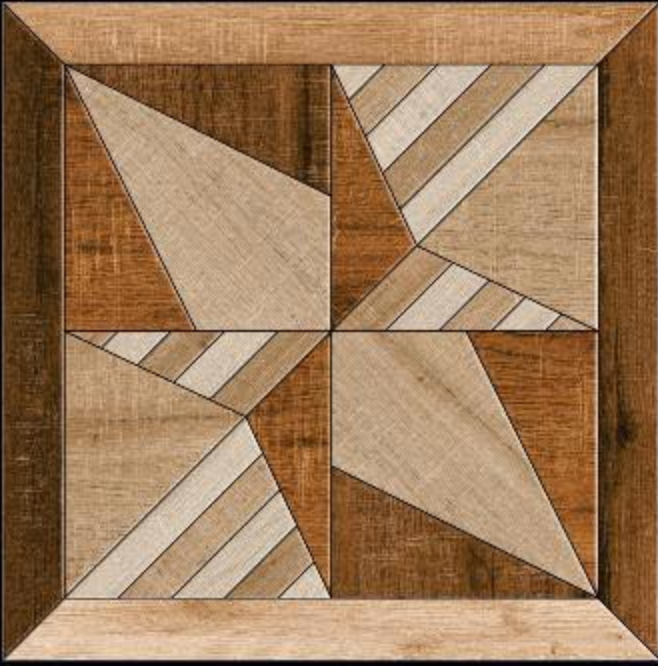

600x600mm. White Body Porc

HD
HIGH DEFINITION
PORCELAIN TILES

New Collection
600x600mm.
Punch Series

 **Advoc**
c e r a m i c

600x600mm. White Body Porcelain Tiles

 600x600mm.
Punch Series

24"X24"
HDPT
HIGH DEFINITION
PORCELAIN TILES

 **600x600mm.**
Punch Series

2011

 **600x600mm.**
Punch Series

2501

 **600x600mm.**
Punch Series

2502

 **600x600mm.**
Punch Series

2503