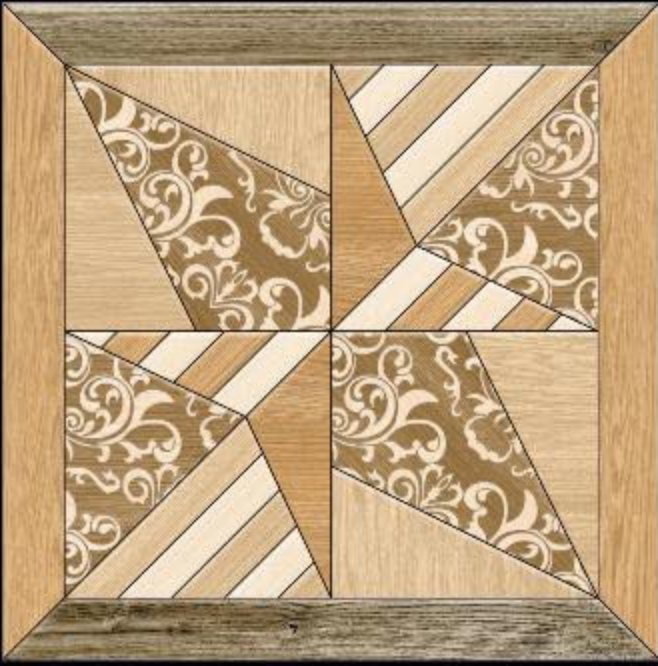

600x600mm. White Body Porc

HD
HIGH DEFINITION
PORCELAIN TILES

New Collection
600x600mm.
Punch Series

 **Advoc**
c e r a m i c

600x600mm. White Body Porcelain Tiles

 600x600mm.
Punch Series

24"X24"
HDPT
HIGH DEFINITION
PORCELAIN TILES

 **600x600mm.**
Punch Series

2011

 **600x600mm.**
Punch Series

2501

 **600x600mm.**
Punch Series

2502

 **600x600mm.**
Punch Series

2503