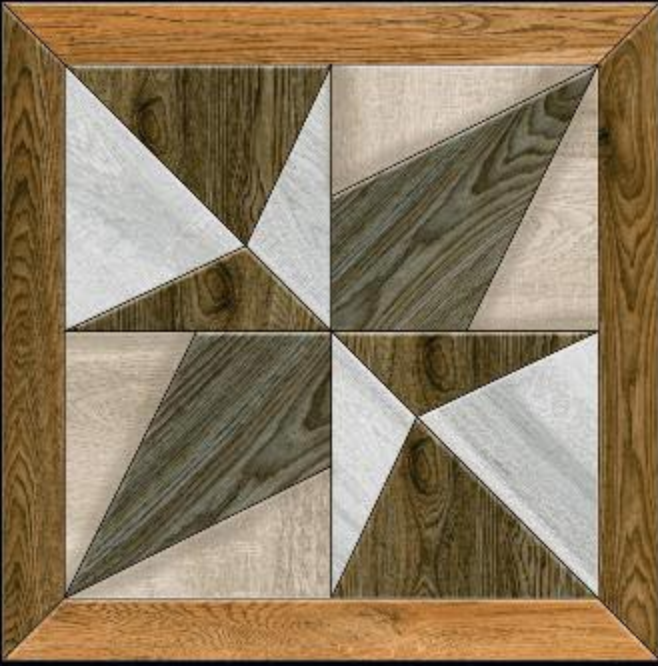

600x600mm. White Body Porc

HD
HIGH DEFINITION
PORCELAIN TILES

New Collection
600x600mm.
Punch Series

 **Advoc**
c e r a m i c

600x600mm. White Body Porcelain Tiles

 600x600mm.
Punch Series

24"X24"
HDPT
HIGH DEFINITION
PORCELAIN TILES

 **600x600mm.**
Punch Series

2011

 **600x600mm.**
Punch Series

2501

 **600x600mm.**
Punch Series

2502

 **600x600mm.**
Punch Series

2503