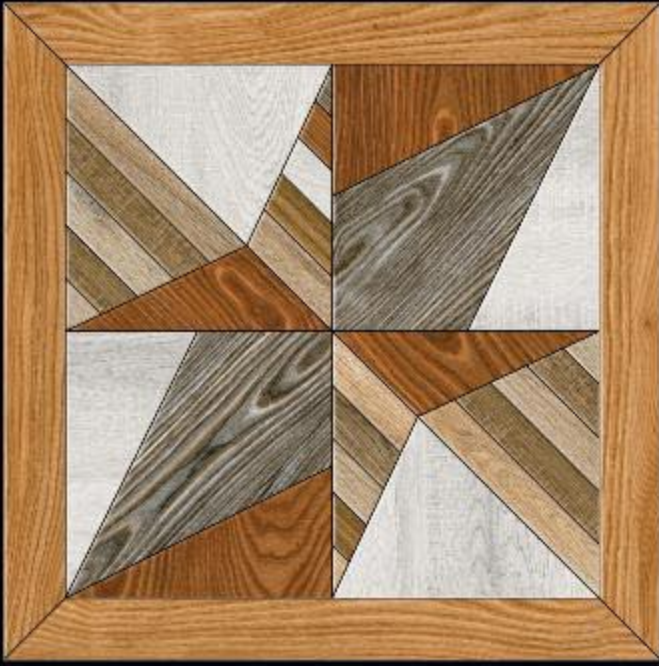

600x600mm.
Punch Series

2505