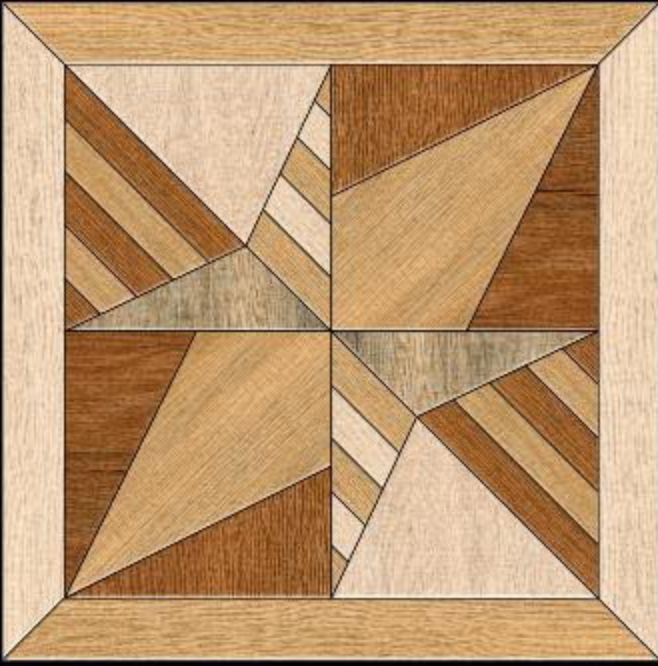

600x600mm.
Punch Series

2501