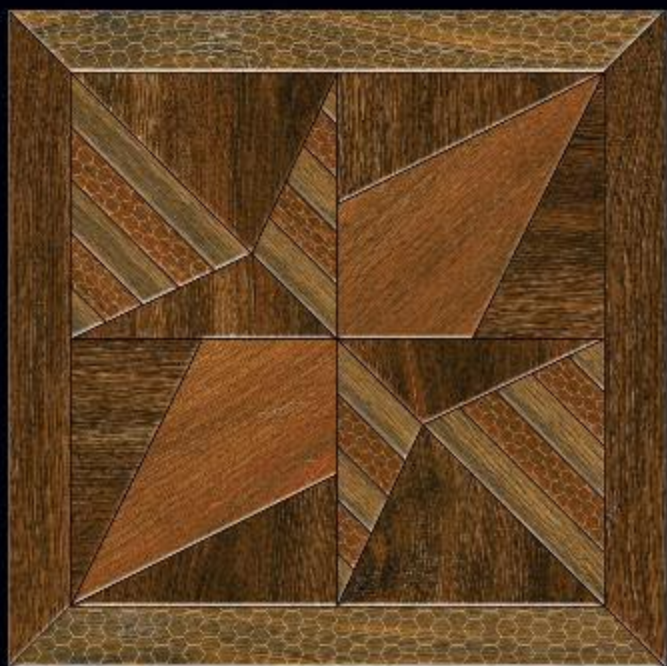

600x600mm.
Punch Series

2507