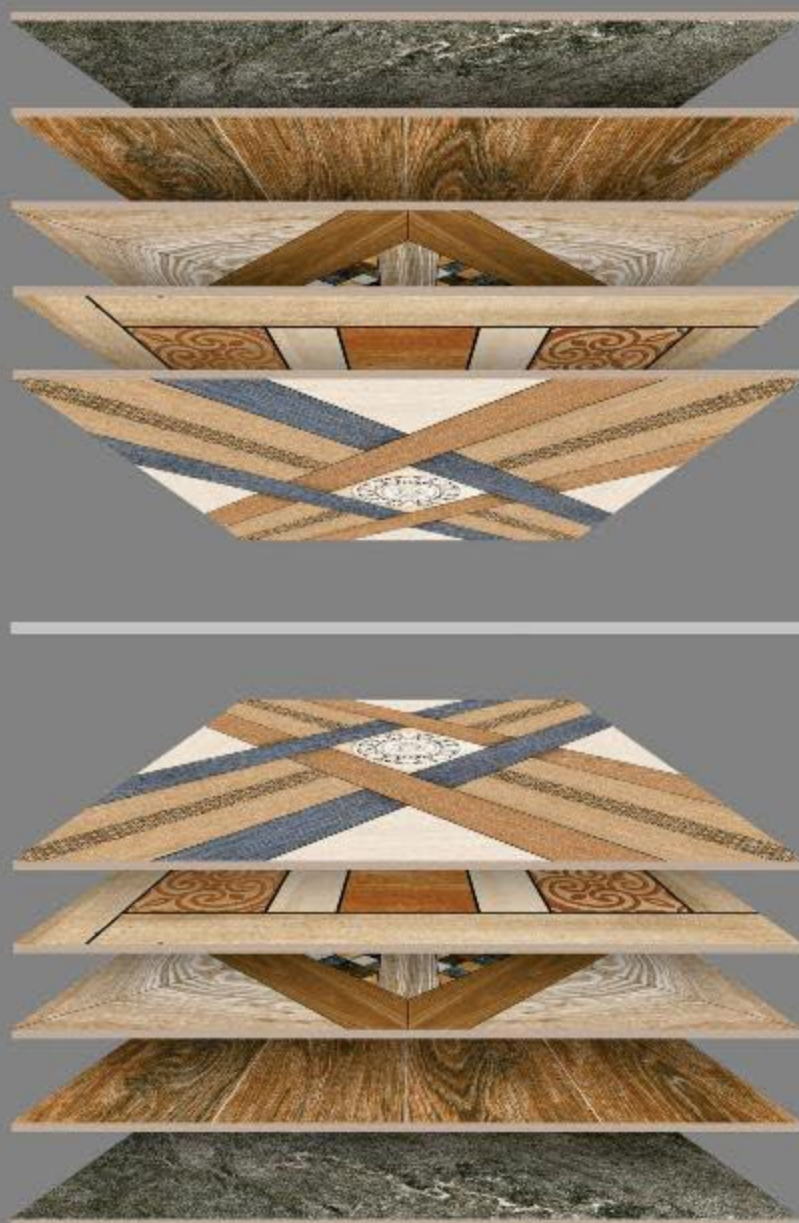

600x600mm. White Body Porcelain Tiles

24"X24"  
HDPT  
HIGH DEFINITION  
PORCELAIN TILES

600x600mm.  
Punch Series

 **Advoc**  
c e r a m i c

600x600mm. White Body Porcelain Tiles

 600x600mm.  
Punch Series

**24"X24"**  
**HDPT**  
HIGH DEFINITION  
PORCELAIN TILES

 **600x600mm.**  
**Punch Series**

**2001**

 **600x600mm.**  
**Punch Series**

**2002**

 **600x600mm.**  
**Punch Series**

**2003**

 **600x600mm.**  
**Punch Series**

**2004**

 **600x600mm.**  
**Punch Series**

**2005**

 **600x600mm.**  
**Punch Series**

**2006**

 600x600mm.  
Punch Series

2007

 **600x600mm.**  
**Punch Series**