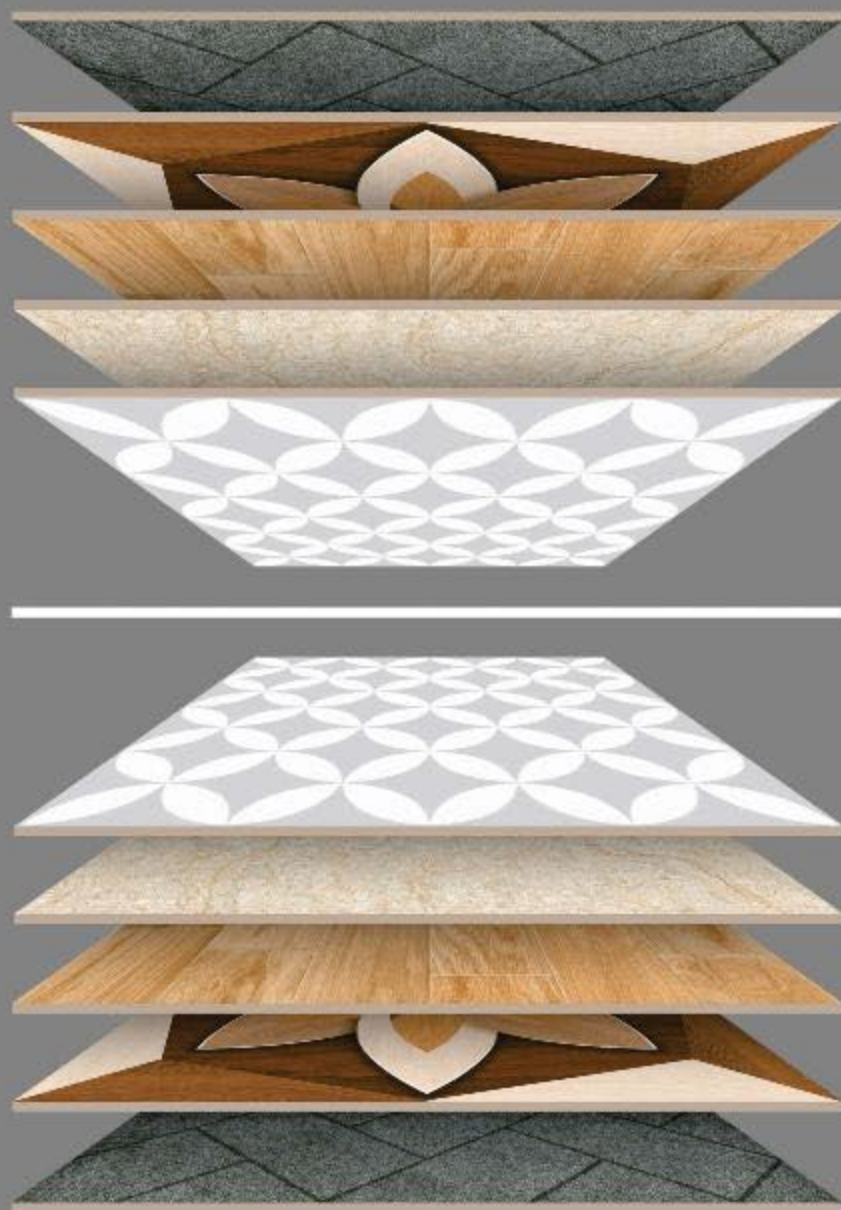

600x600mm. White Body Porcelain Tiles

24"X24"
HDPT
HIGH DEFINITION
PORCELAIN TILES

600x600mm.
Satin Matt Series

 **Advoc**
c e r a m i c

600x600mm. White Body Porcelain Tiles

 600x600mm.
Satin Matt Series

24"X24"
HDPT
HIGH DEFINITION
PORCELAIN TILES

 **600x600mm.**
Satin Matt Series

1058

 **600x600mm.**
Satin Matt Series

1059

 **600x600mm.**
Satin Matt Series

1060

 **600x600mm.**
Satin Matt Series

1061

600x600mm.
Satin Matt Series

1062

 600x600mm.
Satin Matt Series

1063

 600x600mm.
Satin Matt Series

1064

 **600x600mm.**
Satin Matt Series

1065

 600x600mm.
Satin Matt Series

1090

 **600x600mm.**
Satin Matt Series

1091

 **600x600mm.**
Satin Matt Series

1092

 **600x600mm.**
Satin Matt Series

1093