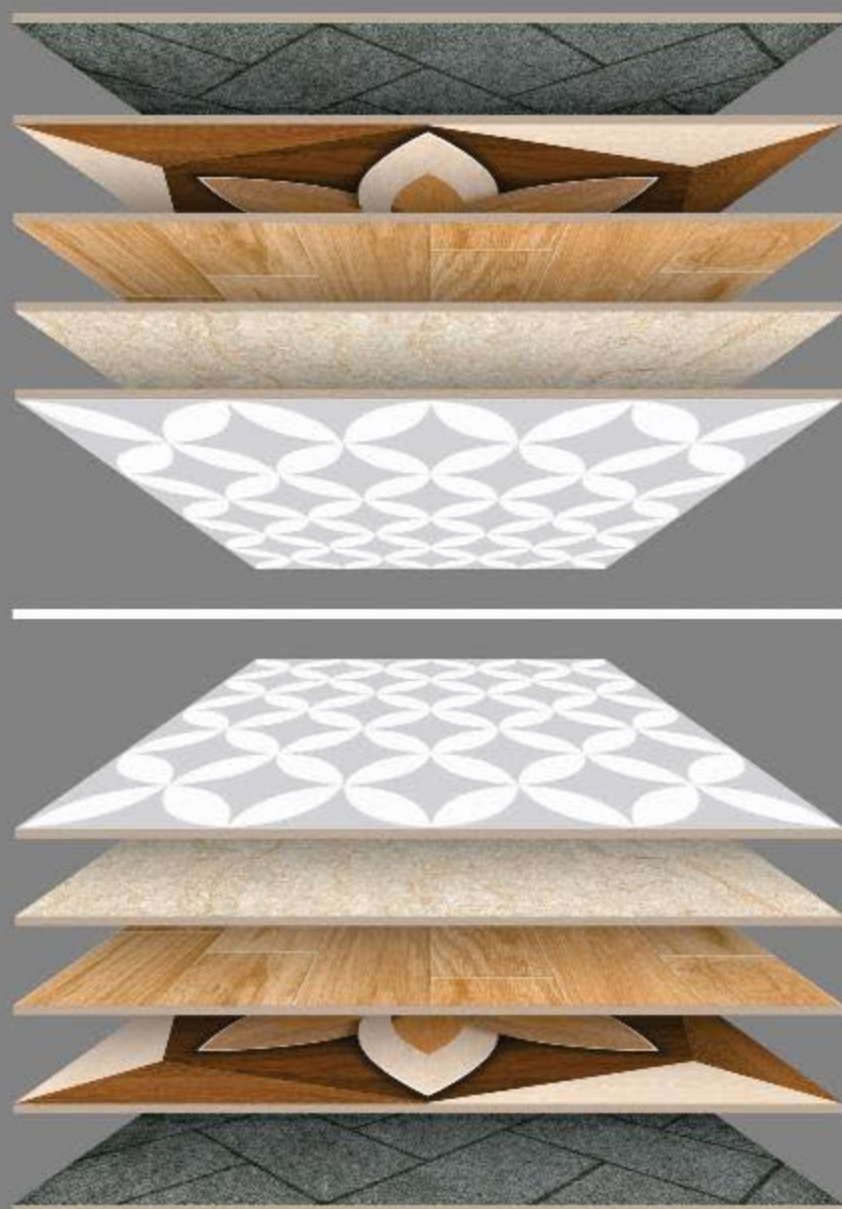

600x600mm. White Body Porcelain Tiles

24"X24"  
HDPT  
HIGH DEFINITION  
PORCELAIN TILES

600x600mm.  
Satin Matt Series

 **Advoc**  
c e r a m i c

600x600mm. White Body Porcelain Tiles

 600x600mm.  
Satin Matt Series

**24"X24"**  
**HDPT**  
HIGH DEFINITION  
PORCELAIN TILES

 **600x600mm.**  
**Satin Matt Series**

**1116**

 **600x600mm.**  
**Satin Matt Series**

**1117**

 **600x600mm.**  
**Satin Matt Series**

**1118**

 **600x600mm.**  
**Satin Matt Series**

**1119**

 **600x600mm.**  
**Satin Matt Series**

**1120**

 **600x600mm.**  
**Satin Matt Series**

**1121**

 **600x600mm.**  
**Satin Matt Series**

**1122**

 **600x600mm.**  
**Satin Matt Series**