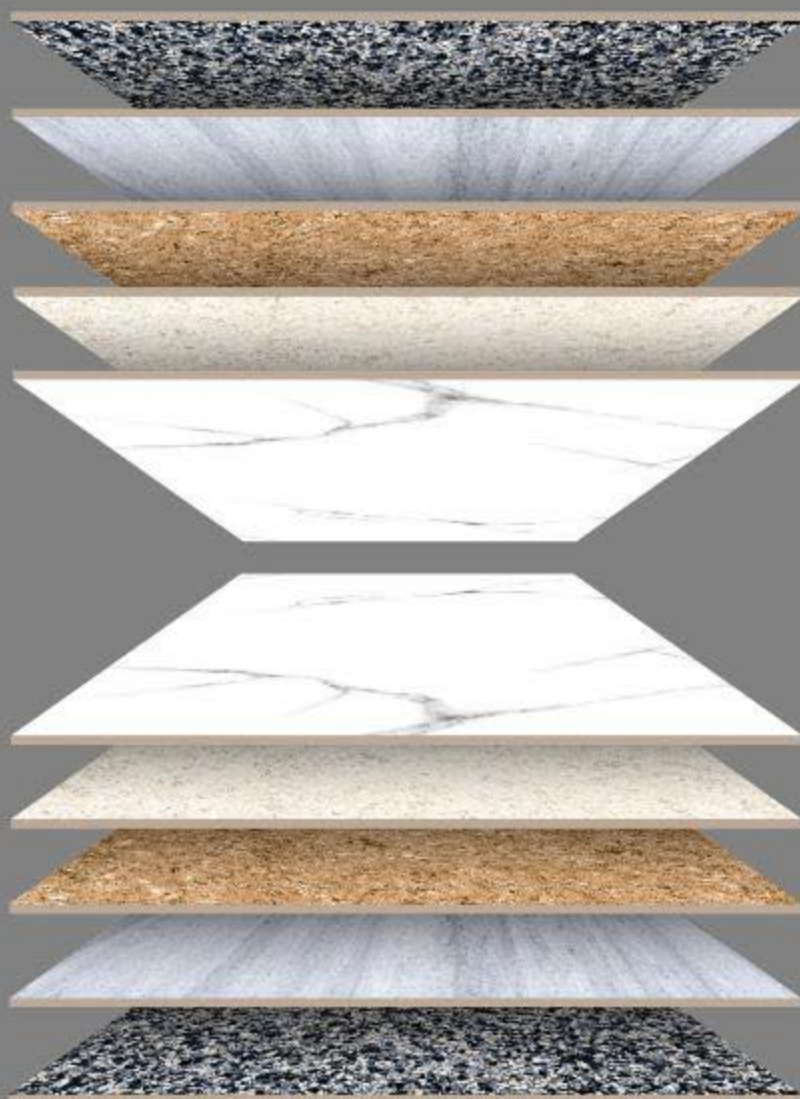

600x600mm. White Body Porcelain Tiles

24"X24"  
HDPT  
HIGH DEFINITION  
PORCELAIN TILES

New Collection  
600x600mm.  
Sugar Series

 **Advoc**  
c e r a m i c

600x600mm. White Body Porcelain Tiles

 600x600mm.  
Sugar Series

**24"X24"**  
**HDPT**  
HIGH DEFINITION  
PORCELAIN TILES

 **600x600mm.**  
**Sugar Series**

**7036**

 600x600mm.  
Sugar Series

7037

 **600x600mm.**  
**Sugar Series**

**7038**

 600x600mm.  
Sugar Series

7039

 **600x600mm.**  
**Sugar Series**

**7040**

 600x600mm.  
Sugar Series

7041

 **600x600mm.**  
**Sugar Series**

**7042**

 600x600mm.  
Sugar Series

7043

 **600x600mm.**  
**Sugar Series**

**7044**

 **600x600mm.**  
**Sugar Series**

**7045**

 **600x600mm.**  
**Sugar Series**

**IVORY SUGAR**

**24"X24"**  
**HDPT**  
HIGH DEFINITION  
PORCELAIN TILES